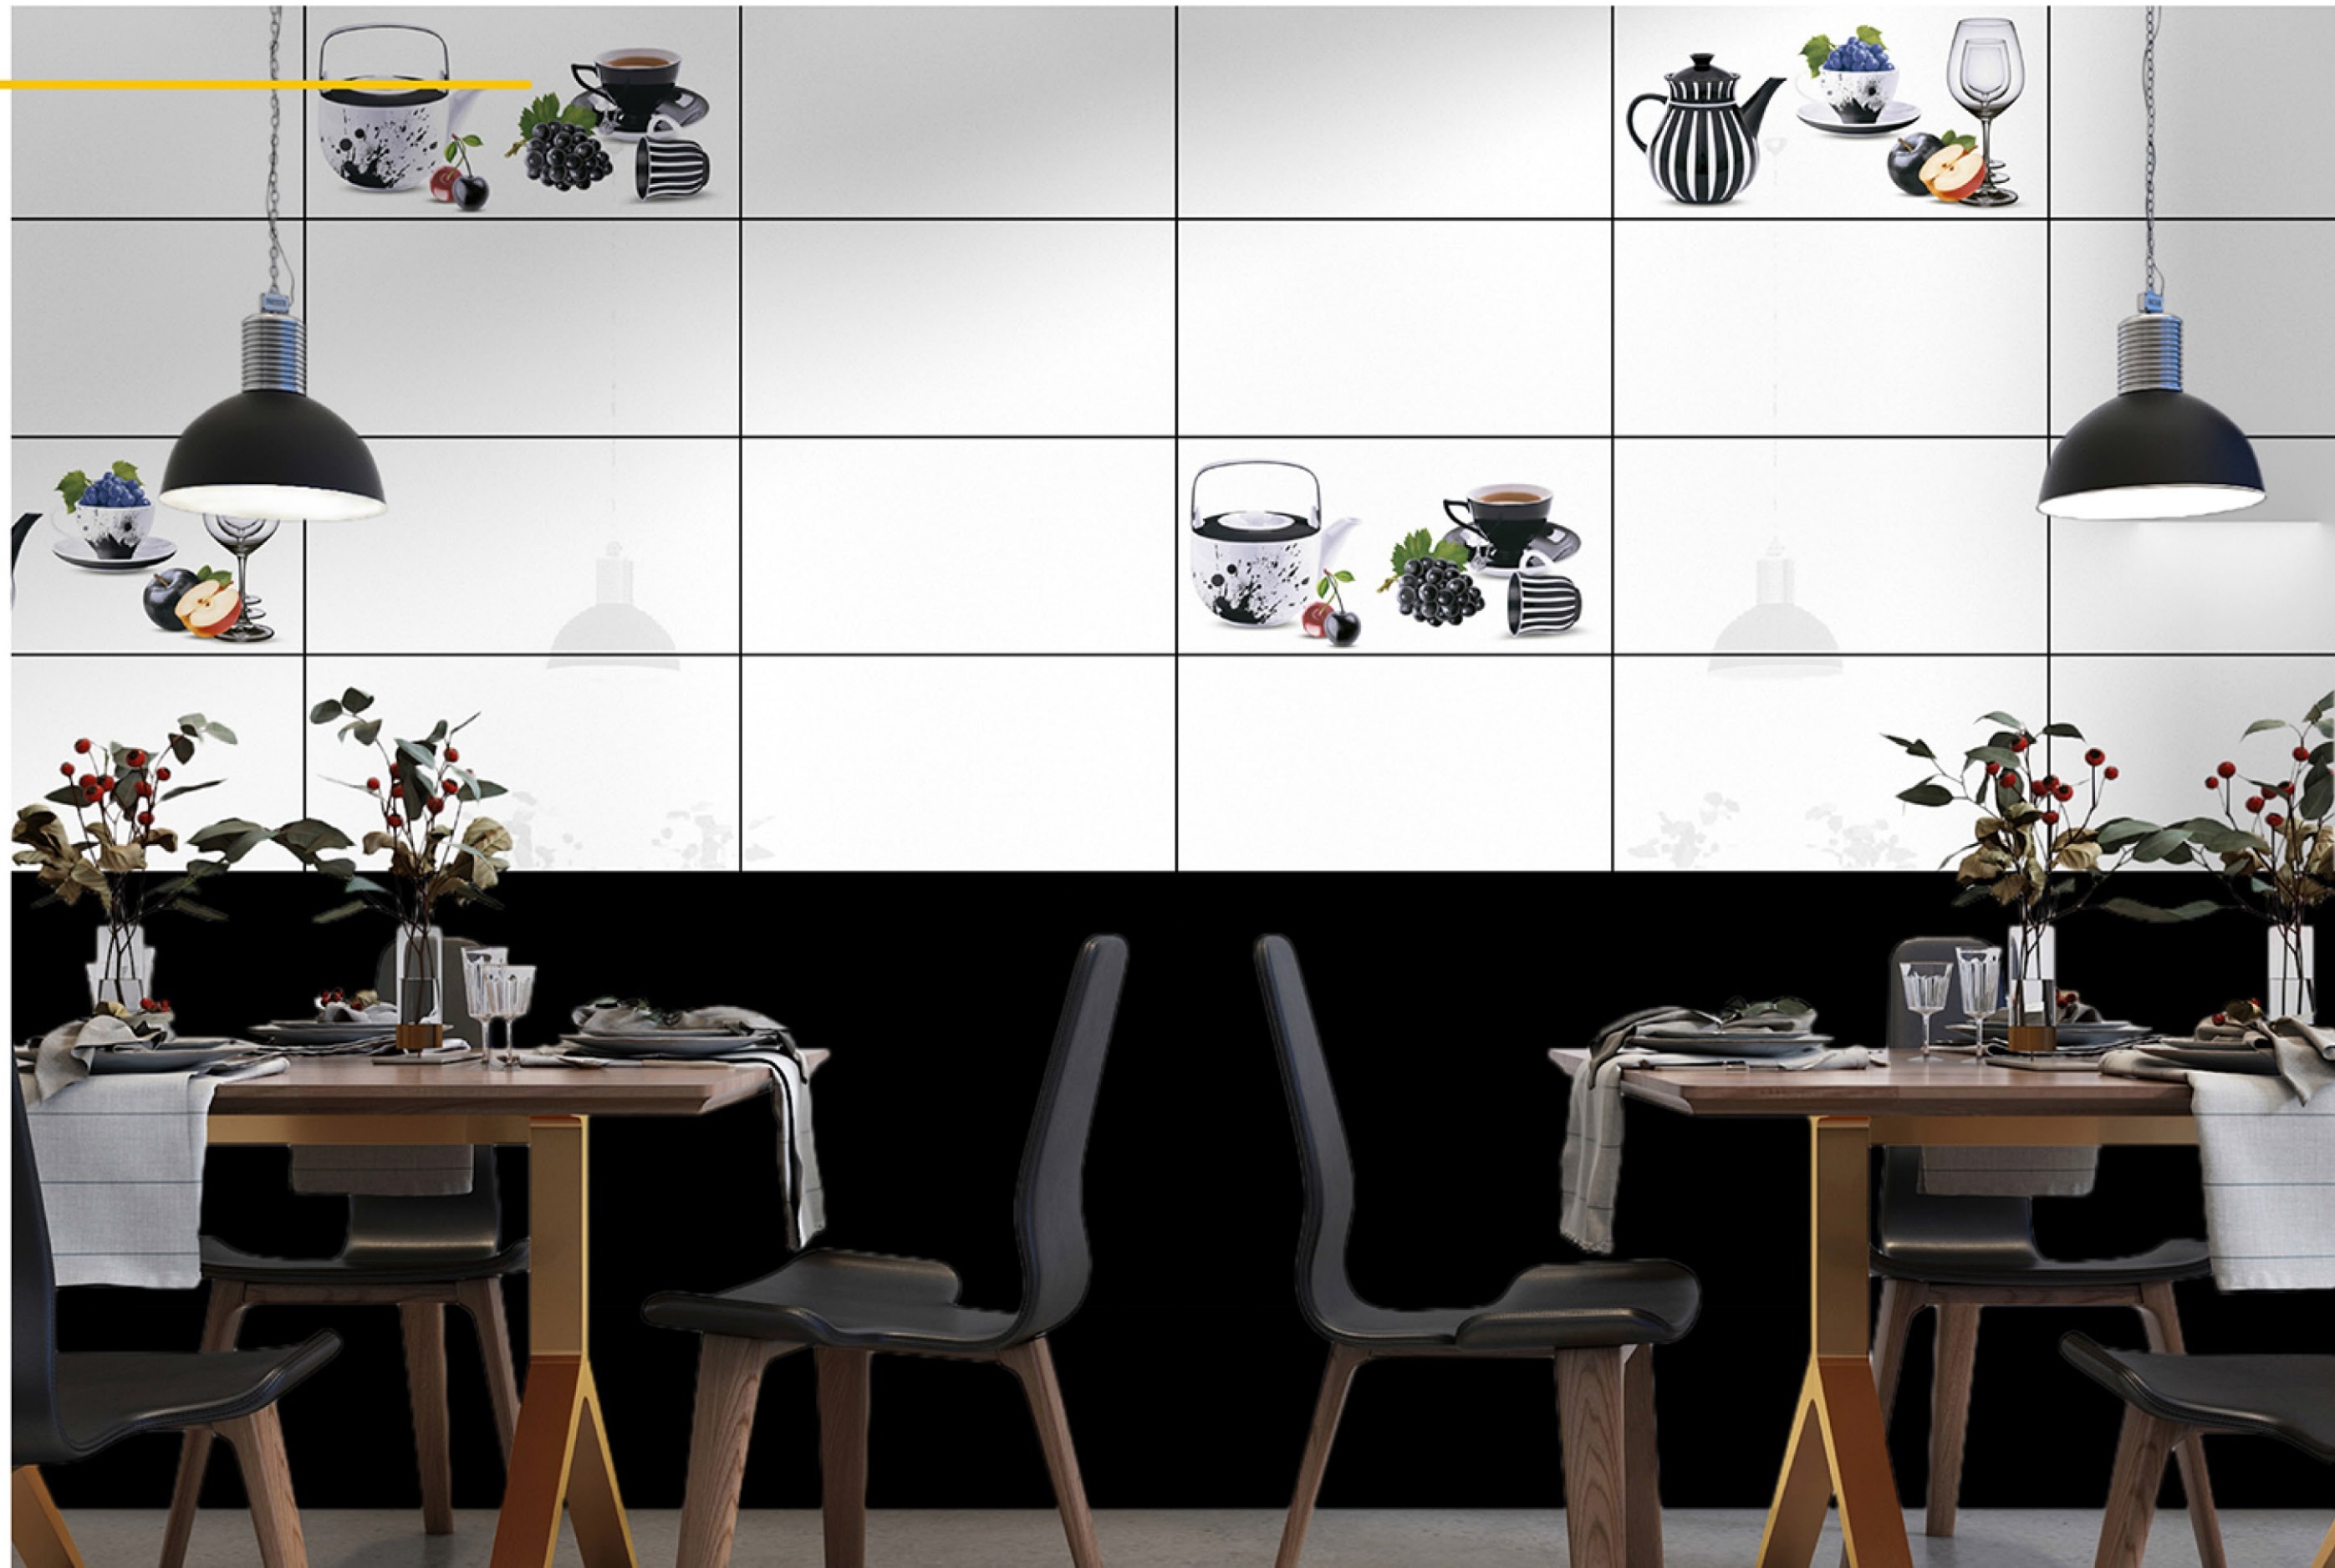

Zed-black-(S.S.P-COLOUR) (Plain)

Zed-black-Decor-4 (Plain)