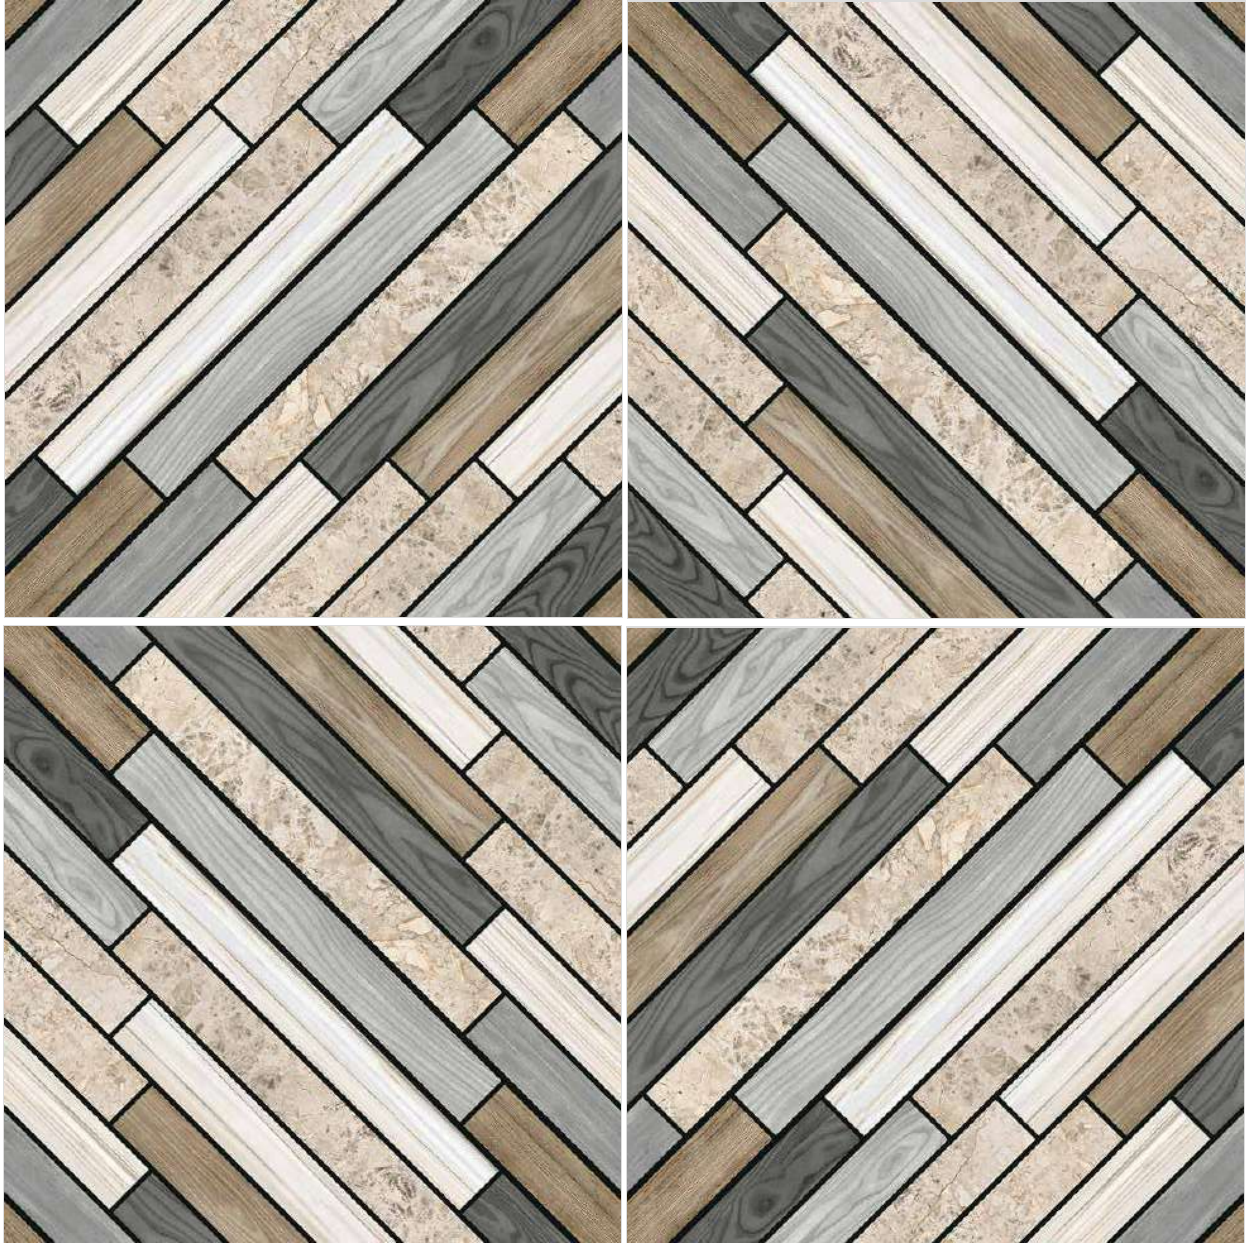

FINISH
SATIN

80090

SIZE
396 X 396 MM

FINISH
SATIN

80091

SIZE
396 X 396 MM

FINISH
SATIN

80092