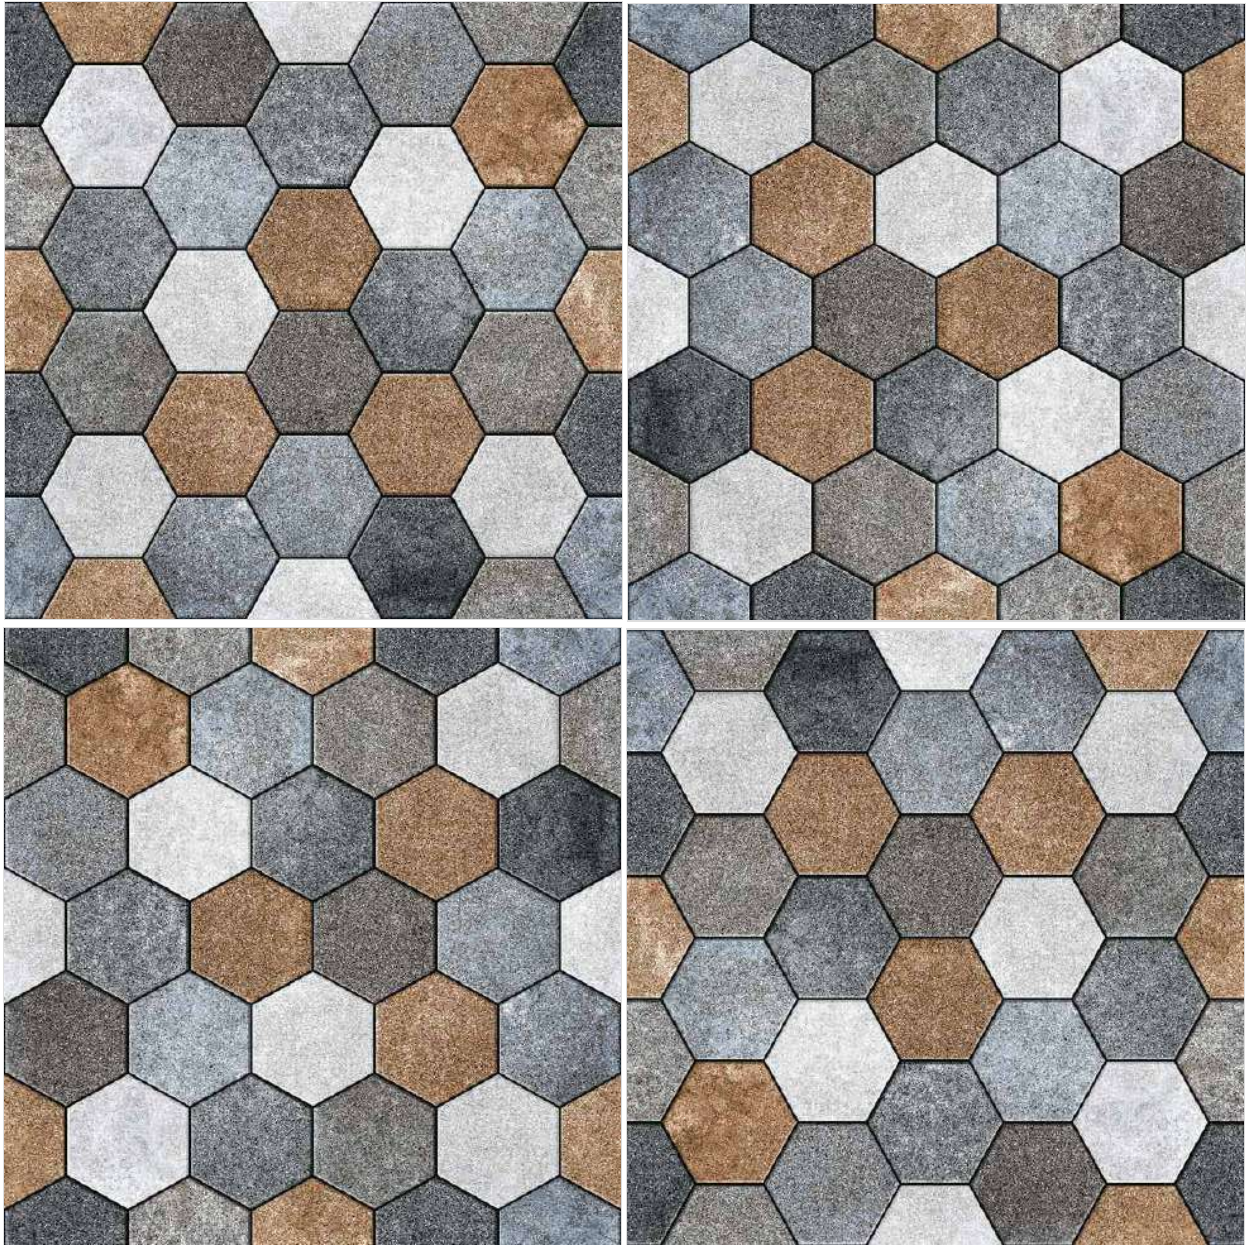

HEXAGONE 7

SIZE
396 X 396 MM

FINISH
RUSTIC