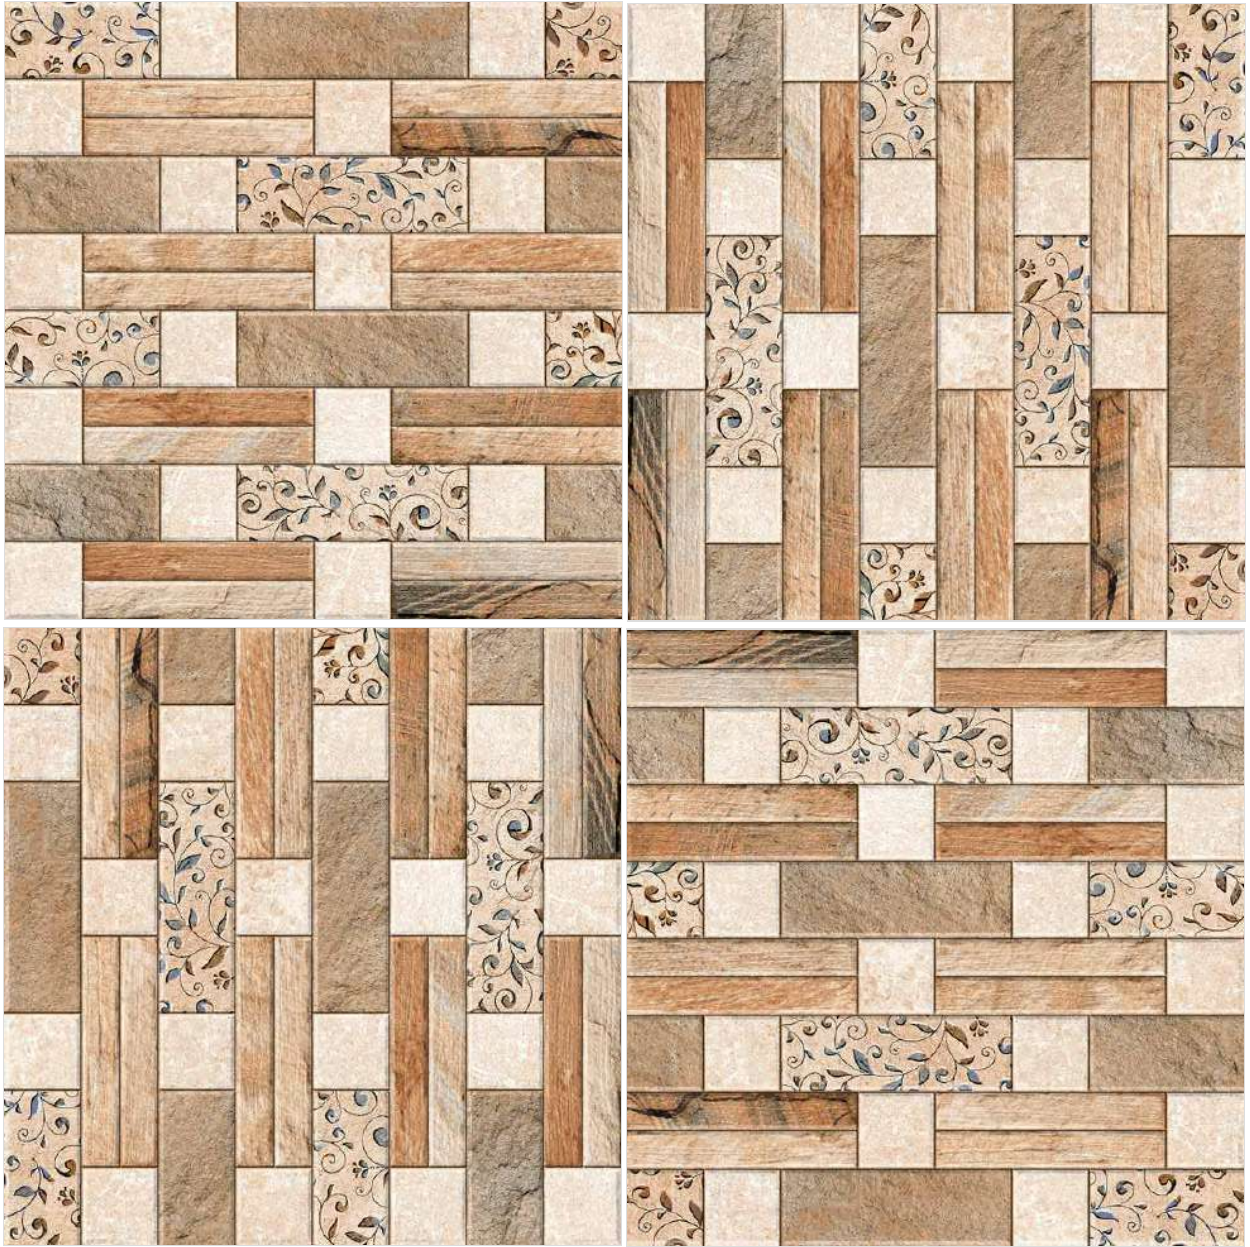

NEXON 3

SIZE
396 X 396 MM

FINISH
RUSTIC