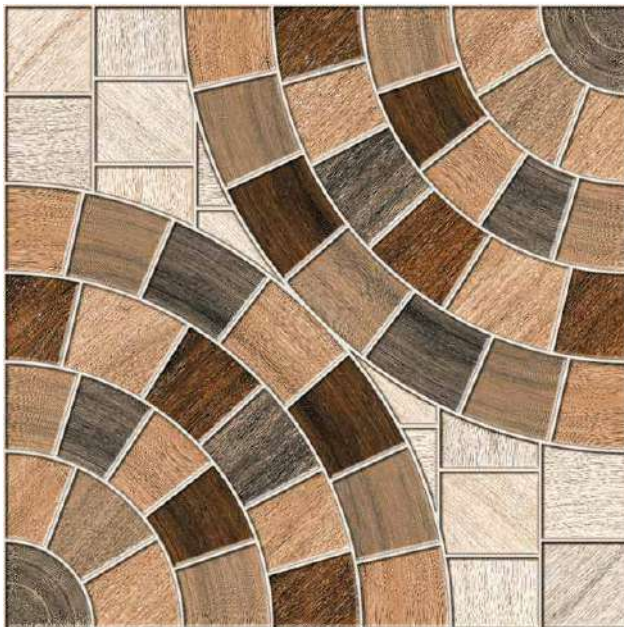

MOSAIC 3

SIZE
396 X 396 MM

FINISH
RUSTIC