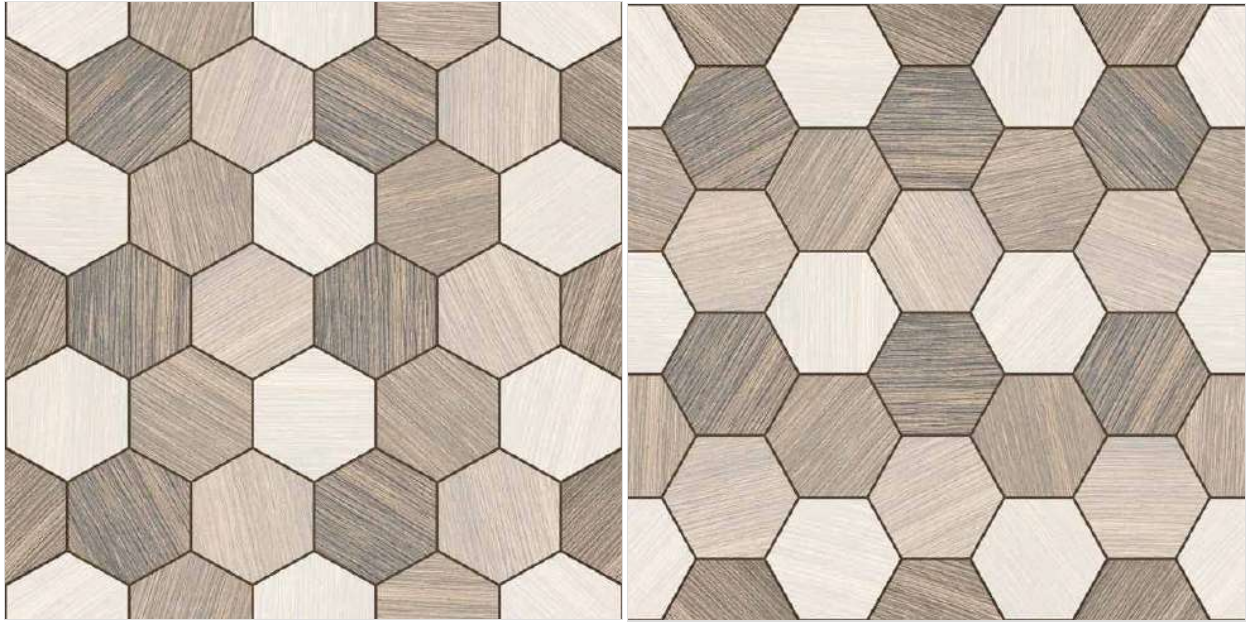

HEXAGONE 5

SIZE
396 X 396 MM

FINISH
RUSTIC