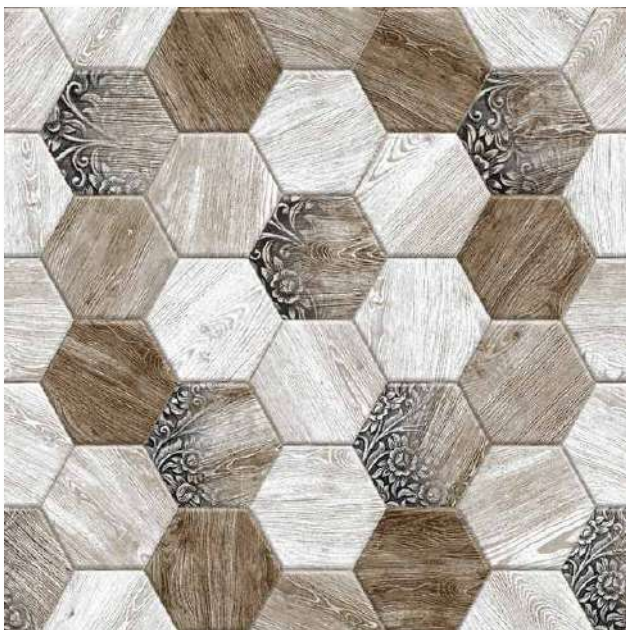

HEXAGONE 4

SIZE
396 X 396 MM

FINISH
RUSTIC