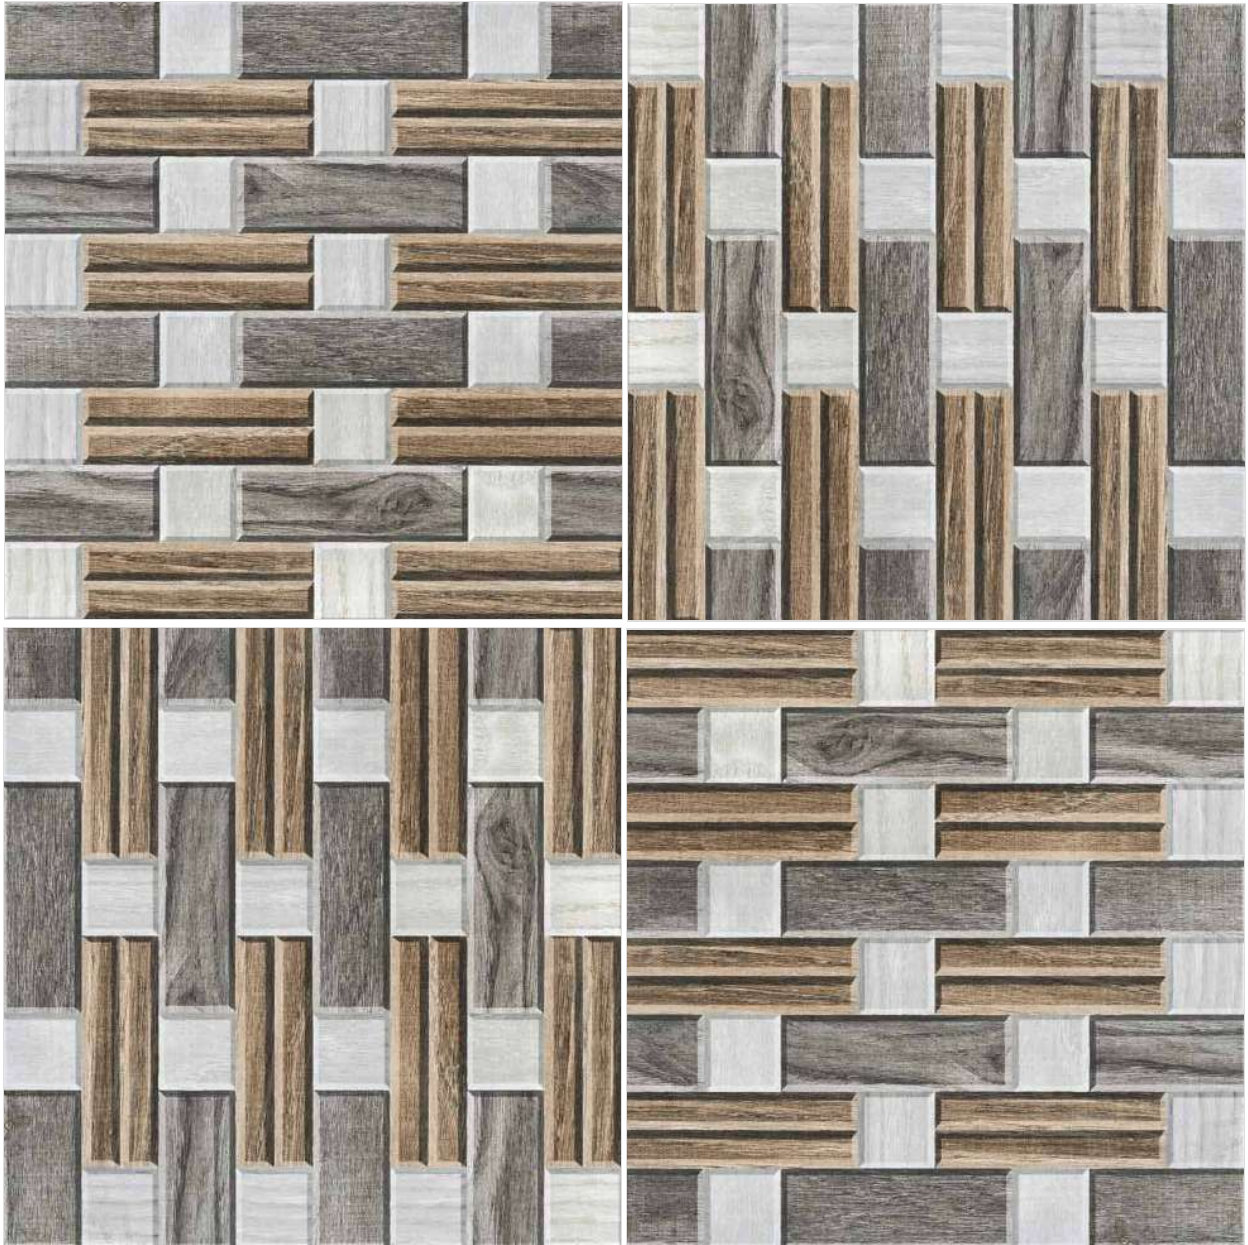

NEXON 1

SIZE
396 X 396 MM

FINISH
RUSTIC