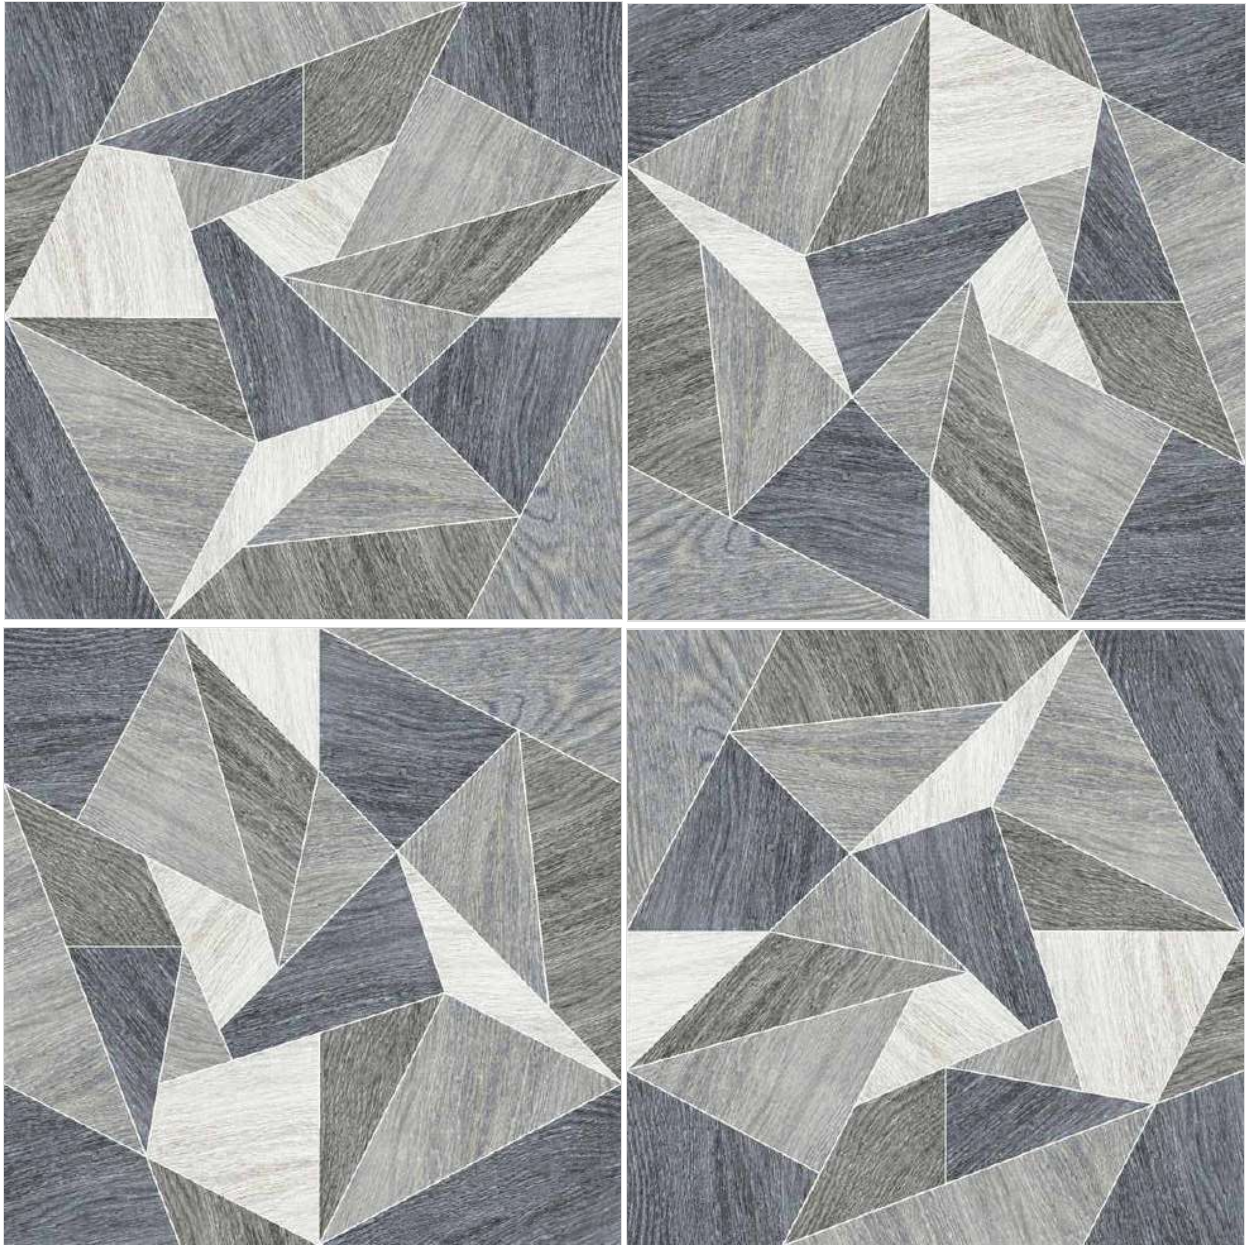

GEOMETRIC 7

SIZE
396 X 396 MM

FINISH
RUSTIC