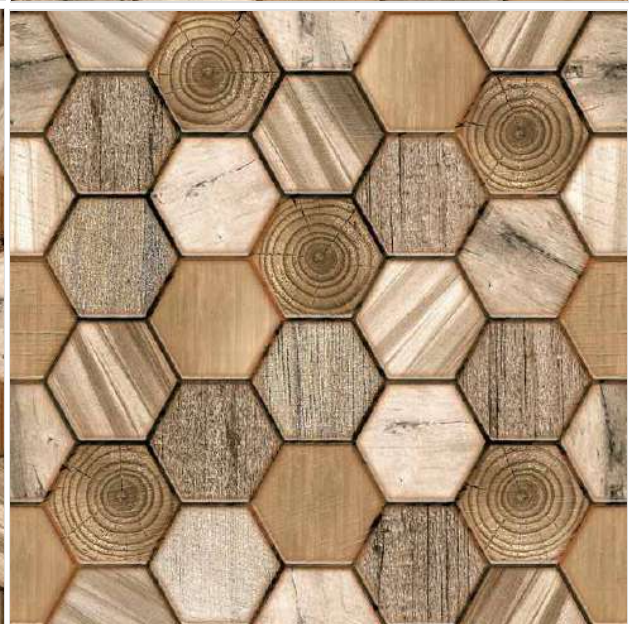

HEXAGONE 2

SIZE
396 X 396 MM

FINISH
RUSTIC