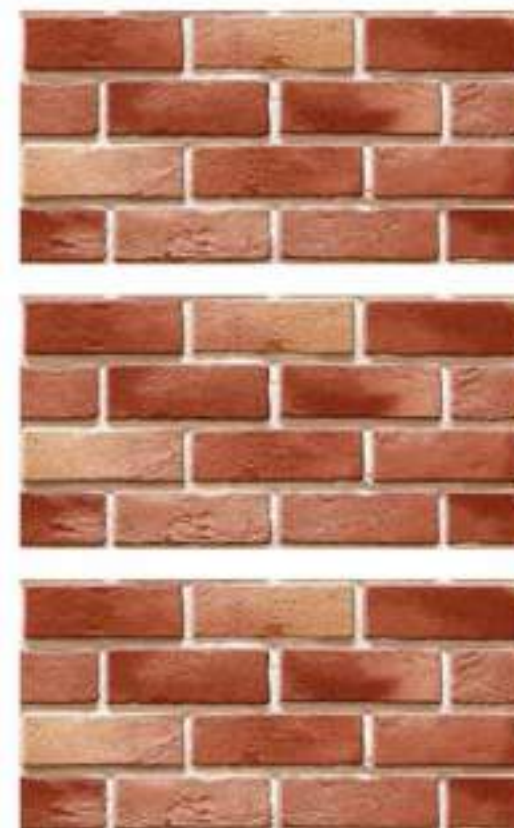

5012

300x600mm
Matt

www.novacceramic.com

HIGH DEPTH
ELEVATION
WALL TILES