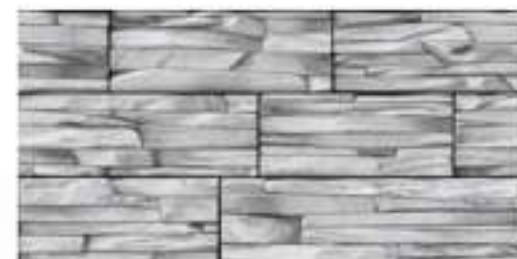

5303

300x600mm
Matt

www.novacceramic.com

HIGH DEPTH
ELEVATION
WALL TILES