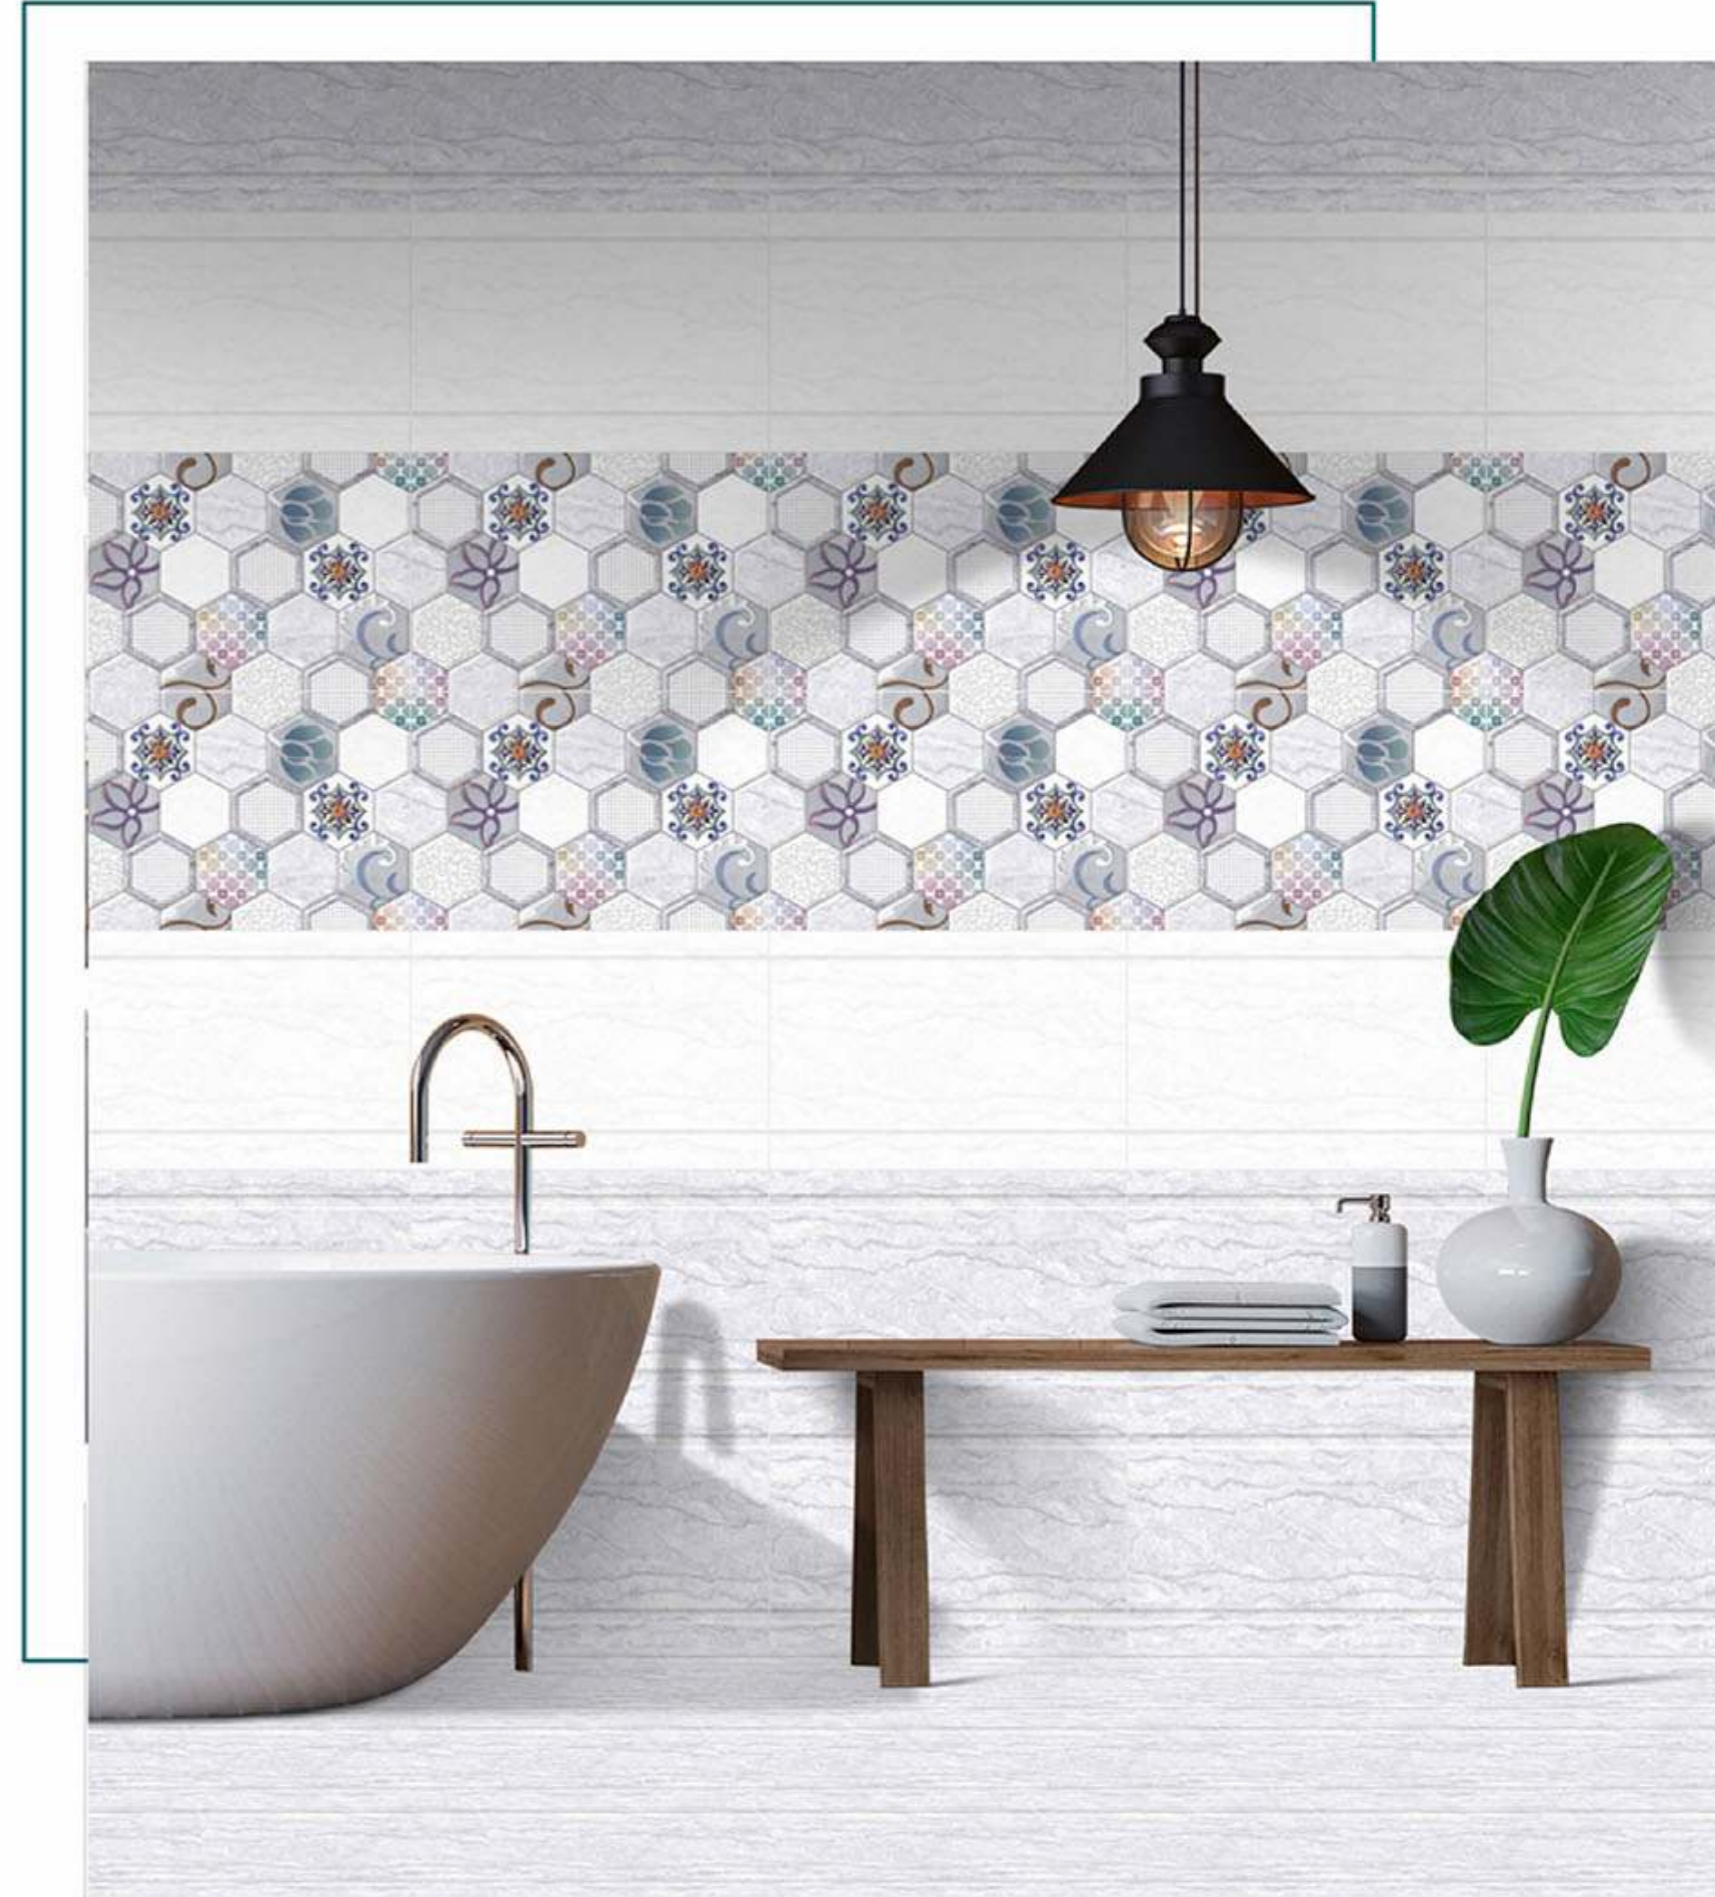

3312 LT
3312 HL 5
3312 DK

3313 LT
3313 HL 6
3313 DK