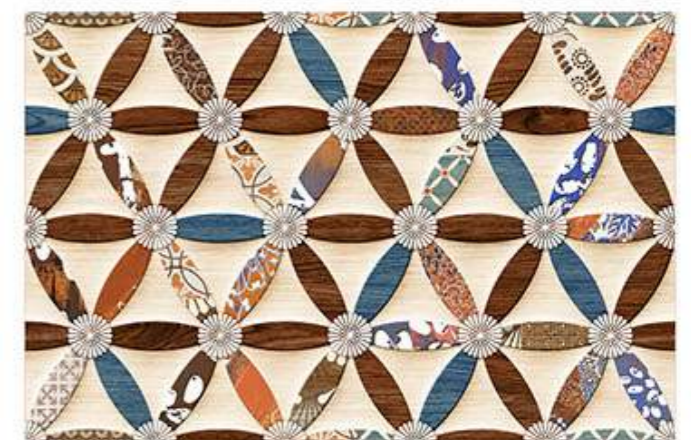

DIGITAL WALL TILES
300 x 450mm

Glossy
Collection

3588 LT
3588 HL 2
3588 DK

3589 LT
3589 HL 2
3589 DK