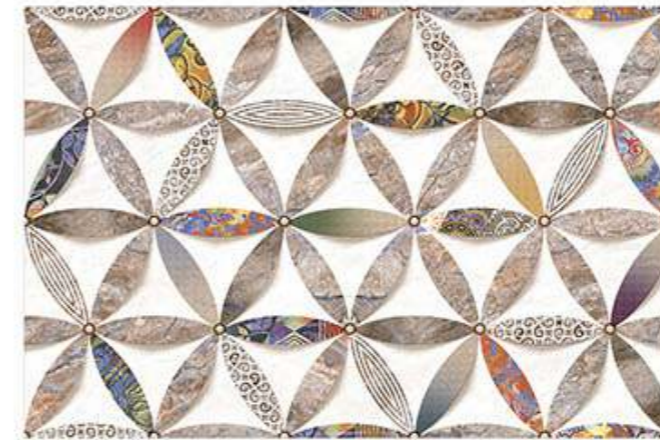

DIGITAL WALL TILES
300 x 450mm

Glossy
Collection

3156 LT
3156 HL 6
3156 DK

3201 LT
3201 HL 2
3201 DK