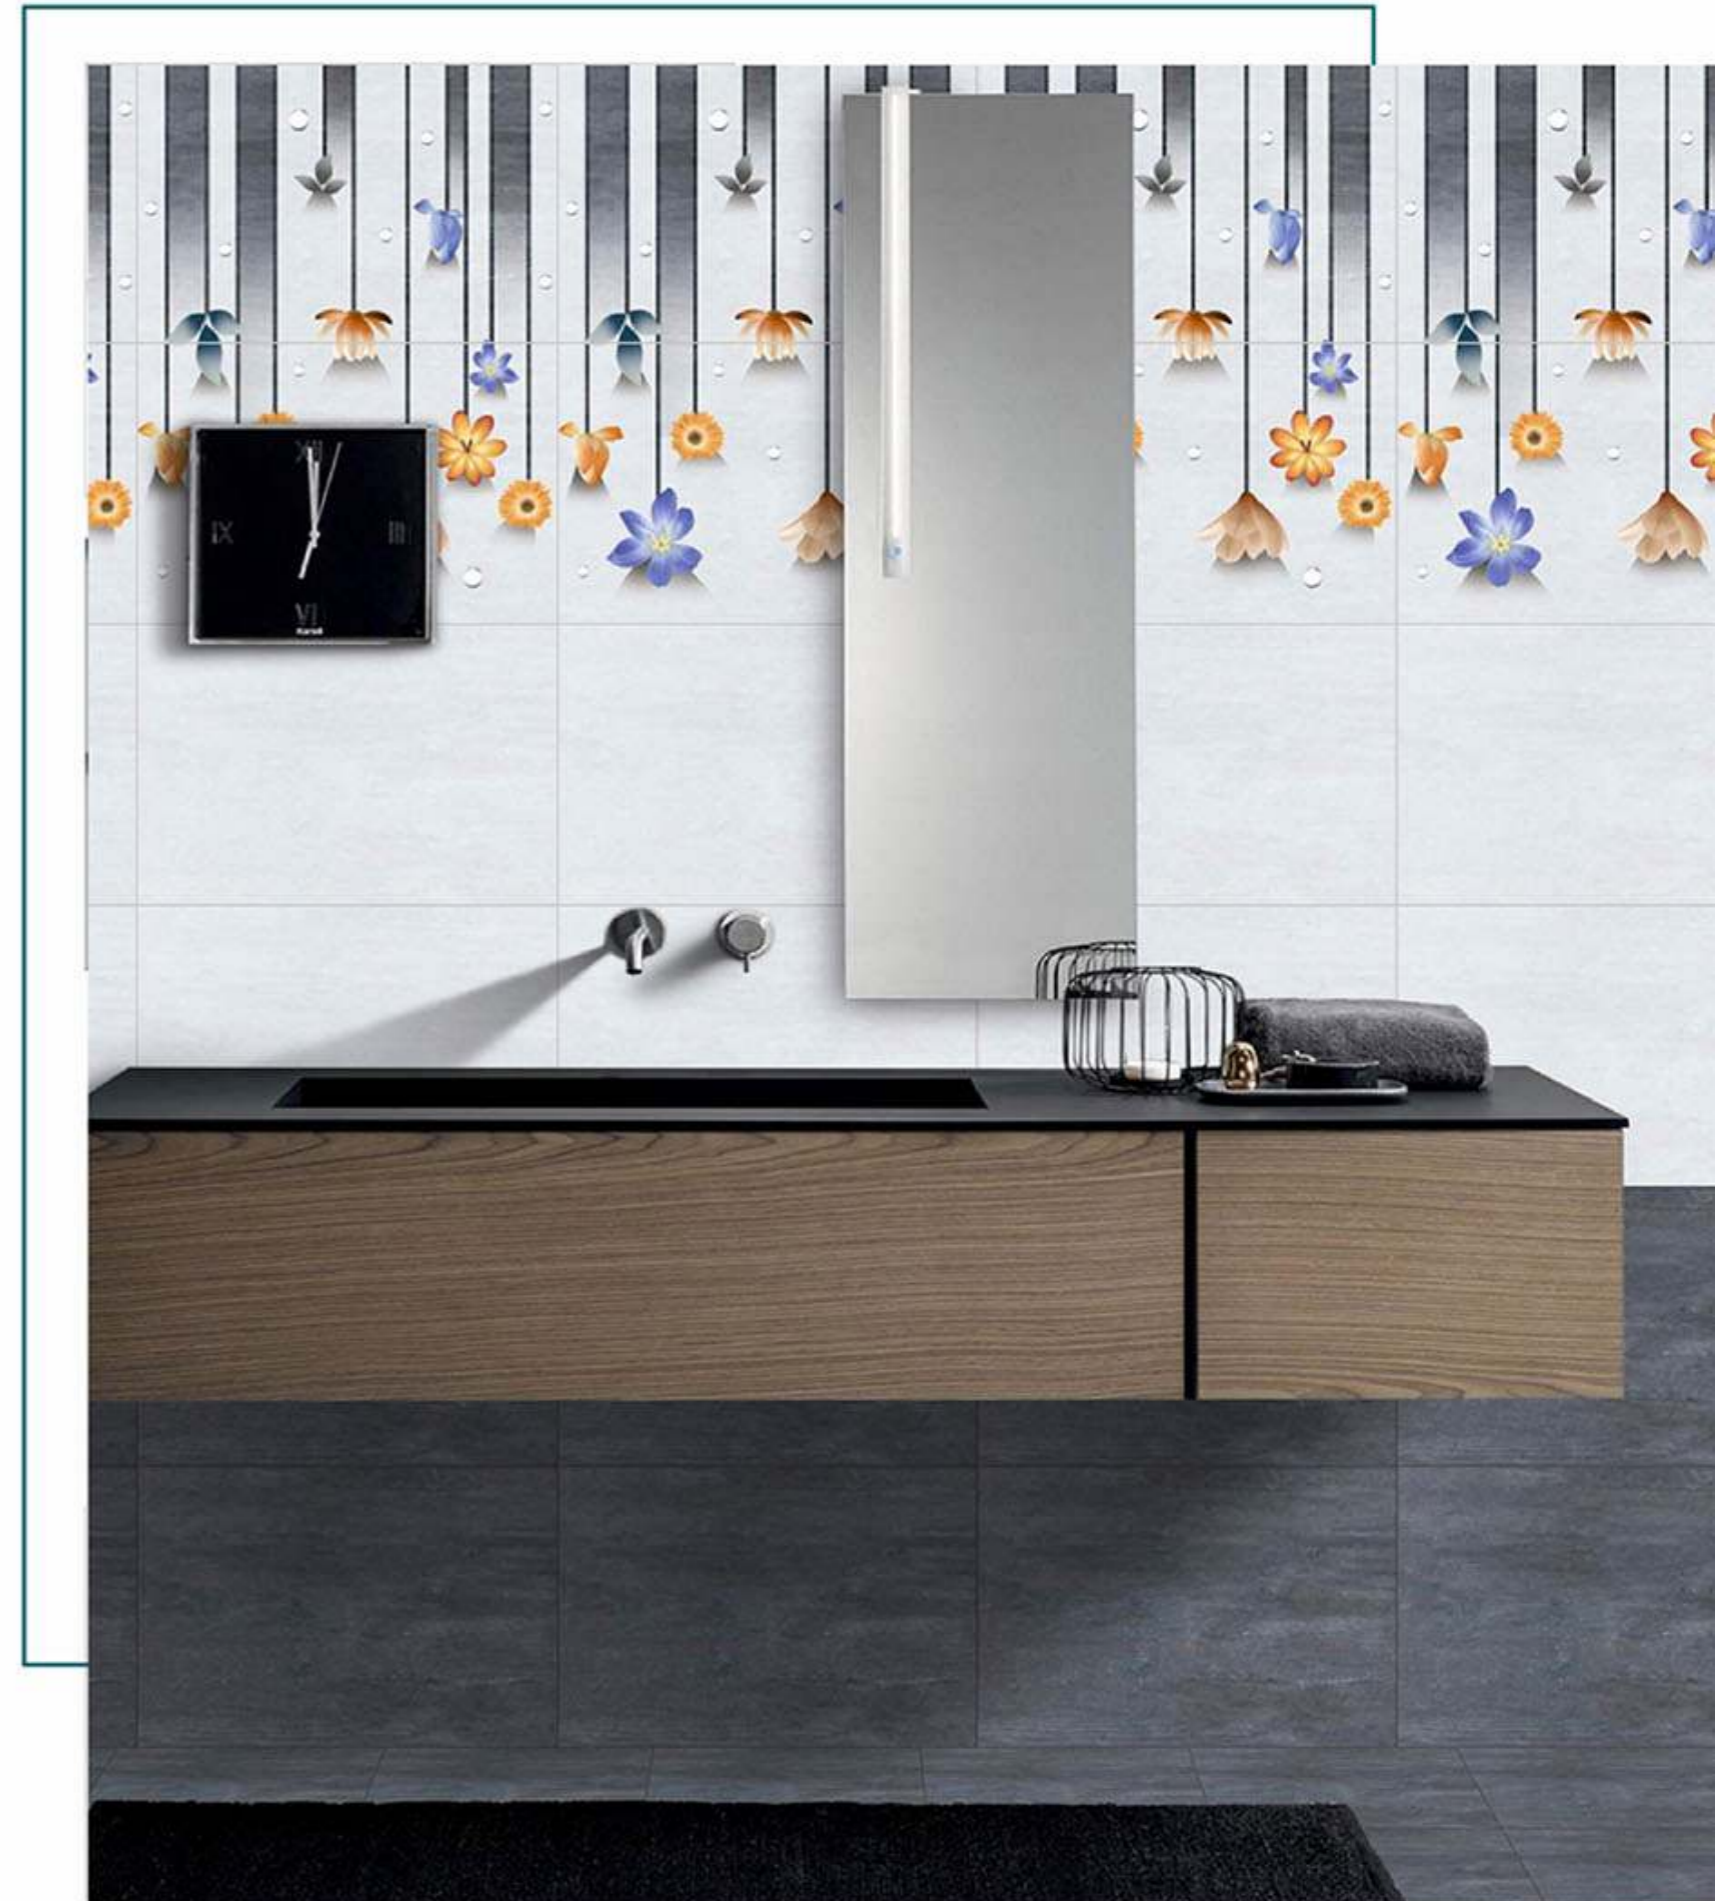

3692 LT
3692 HL 1A
3692 HL 1B
3692 DK

3692 LT
3692 K 1
3692 DK