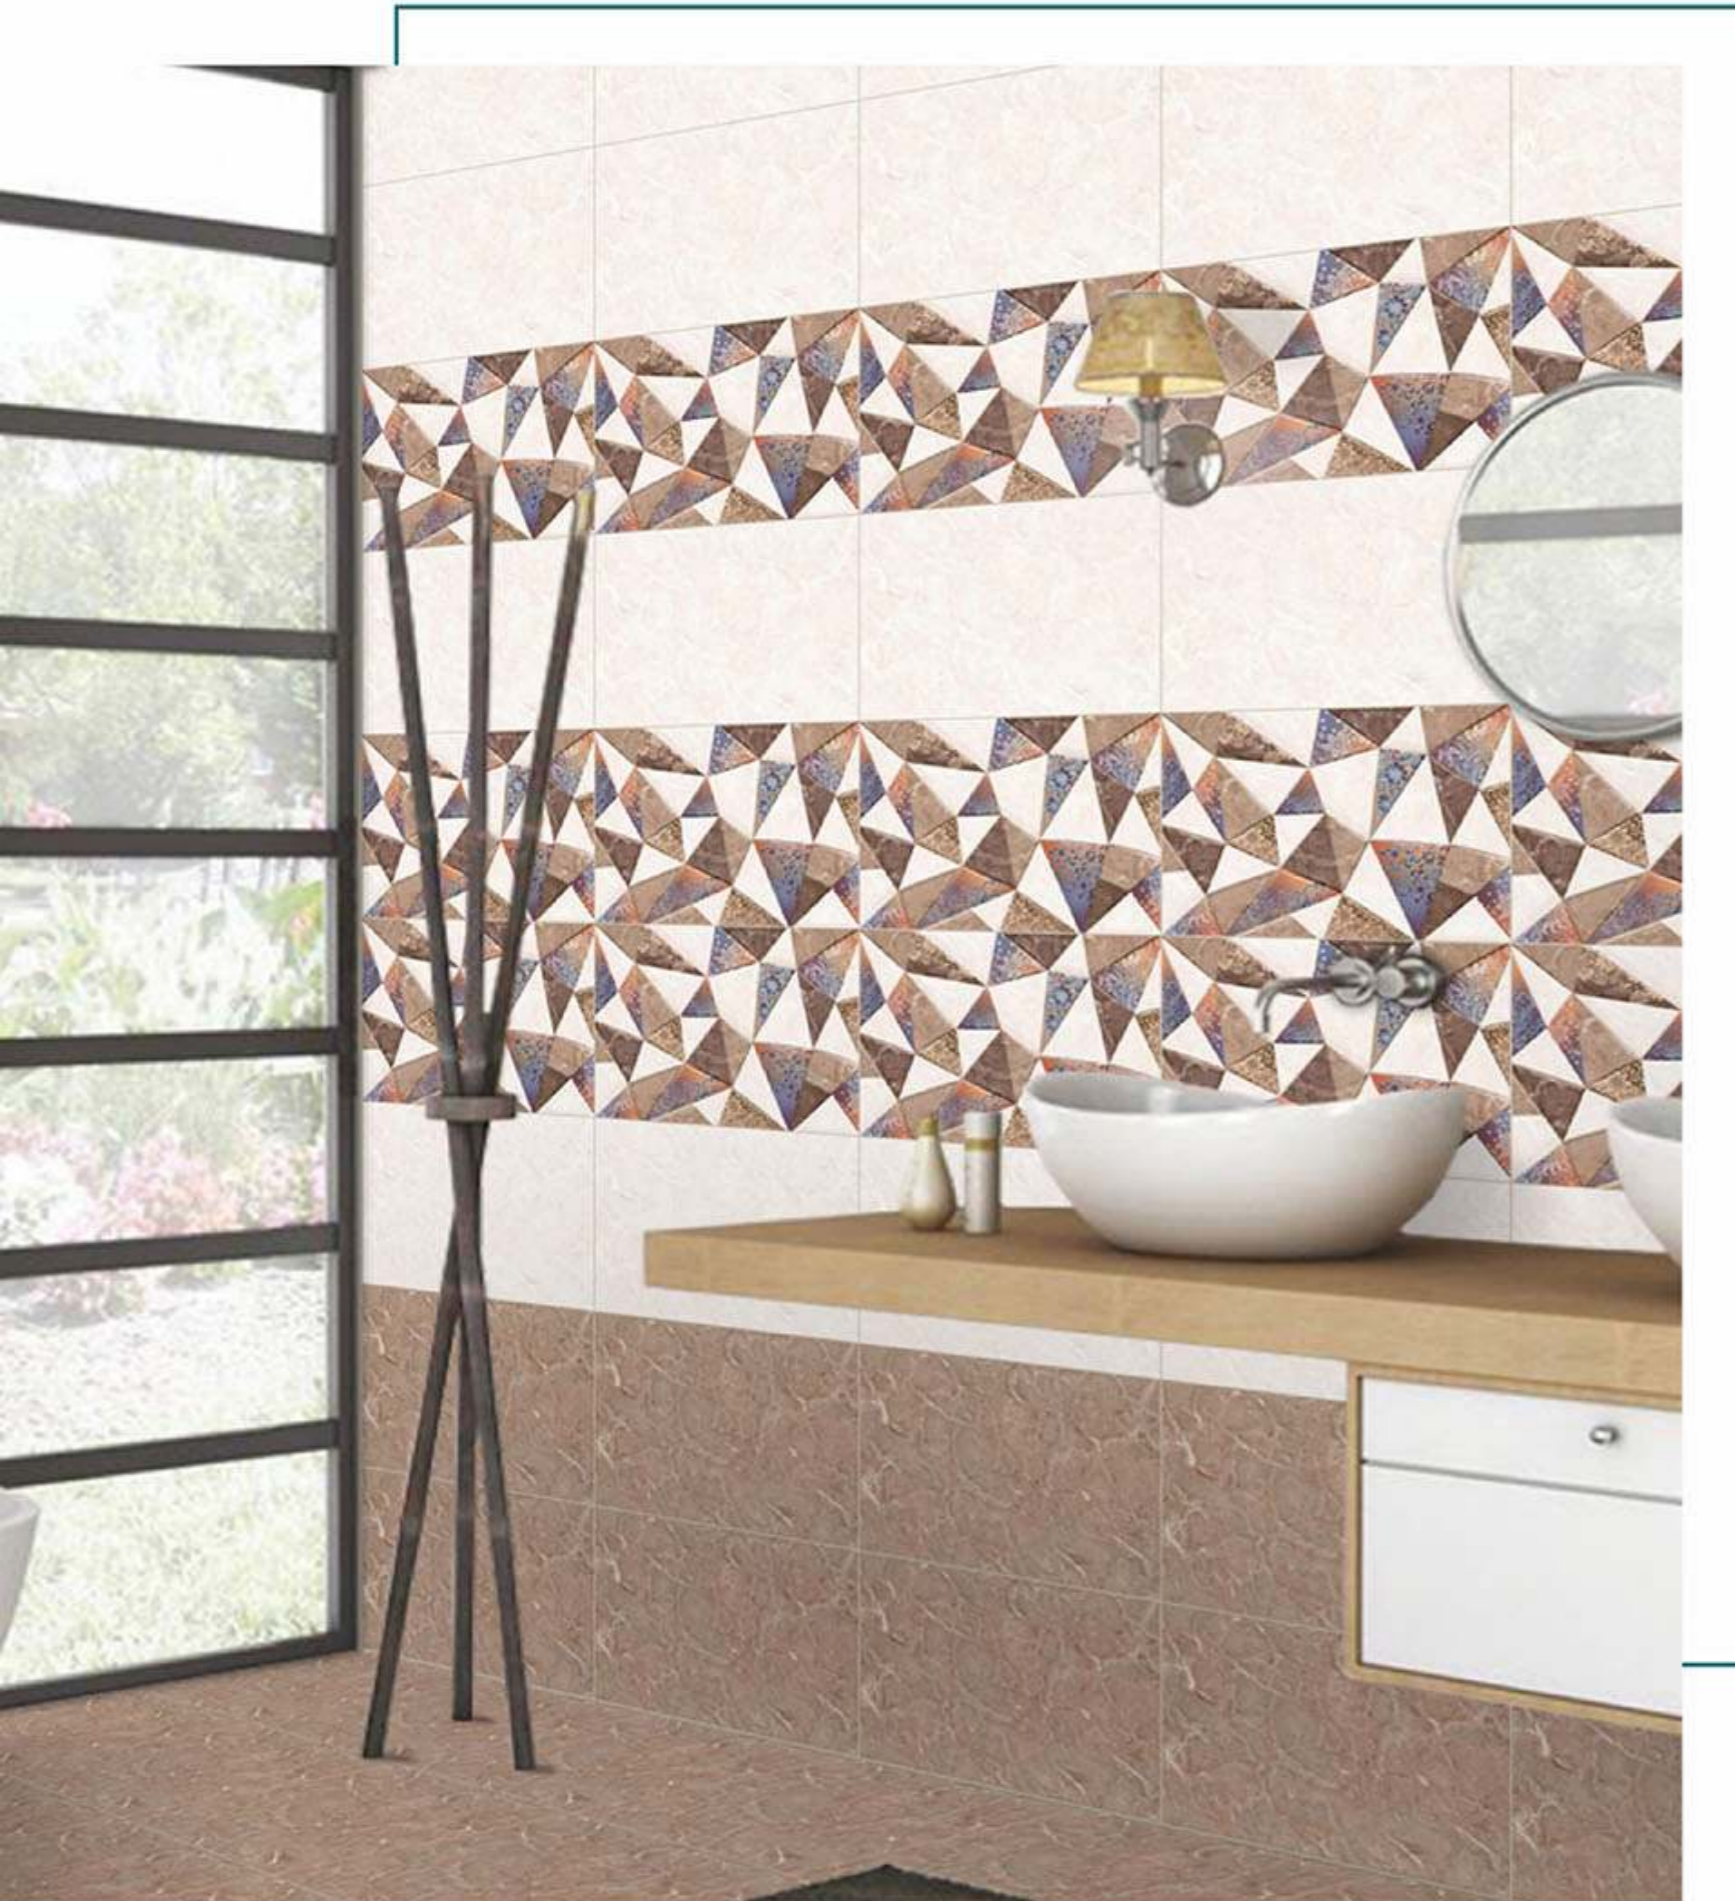

DIGITAL WALL TILES
300 x 450mm

Glossy
Collection

3497 LT
3497 HL 2
3497 DK