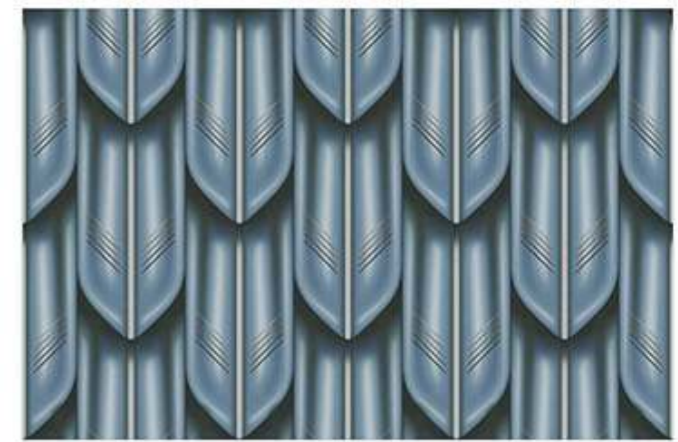

3692 LT  
3692 HL 1A  
3692 HL 1B  
3692 DK

3692 LT  
3692 K 1  
3692 DK

DIGITAL WALL TILES  
300 x 450mm

Glossy  
Collection

3692 LT  
3692 HL 2A  
3692 HL 2B  
3692 DK

DIGITAL WALL TILES  
300 x 450mm

Glossy  
Collection