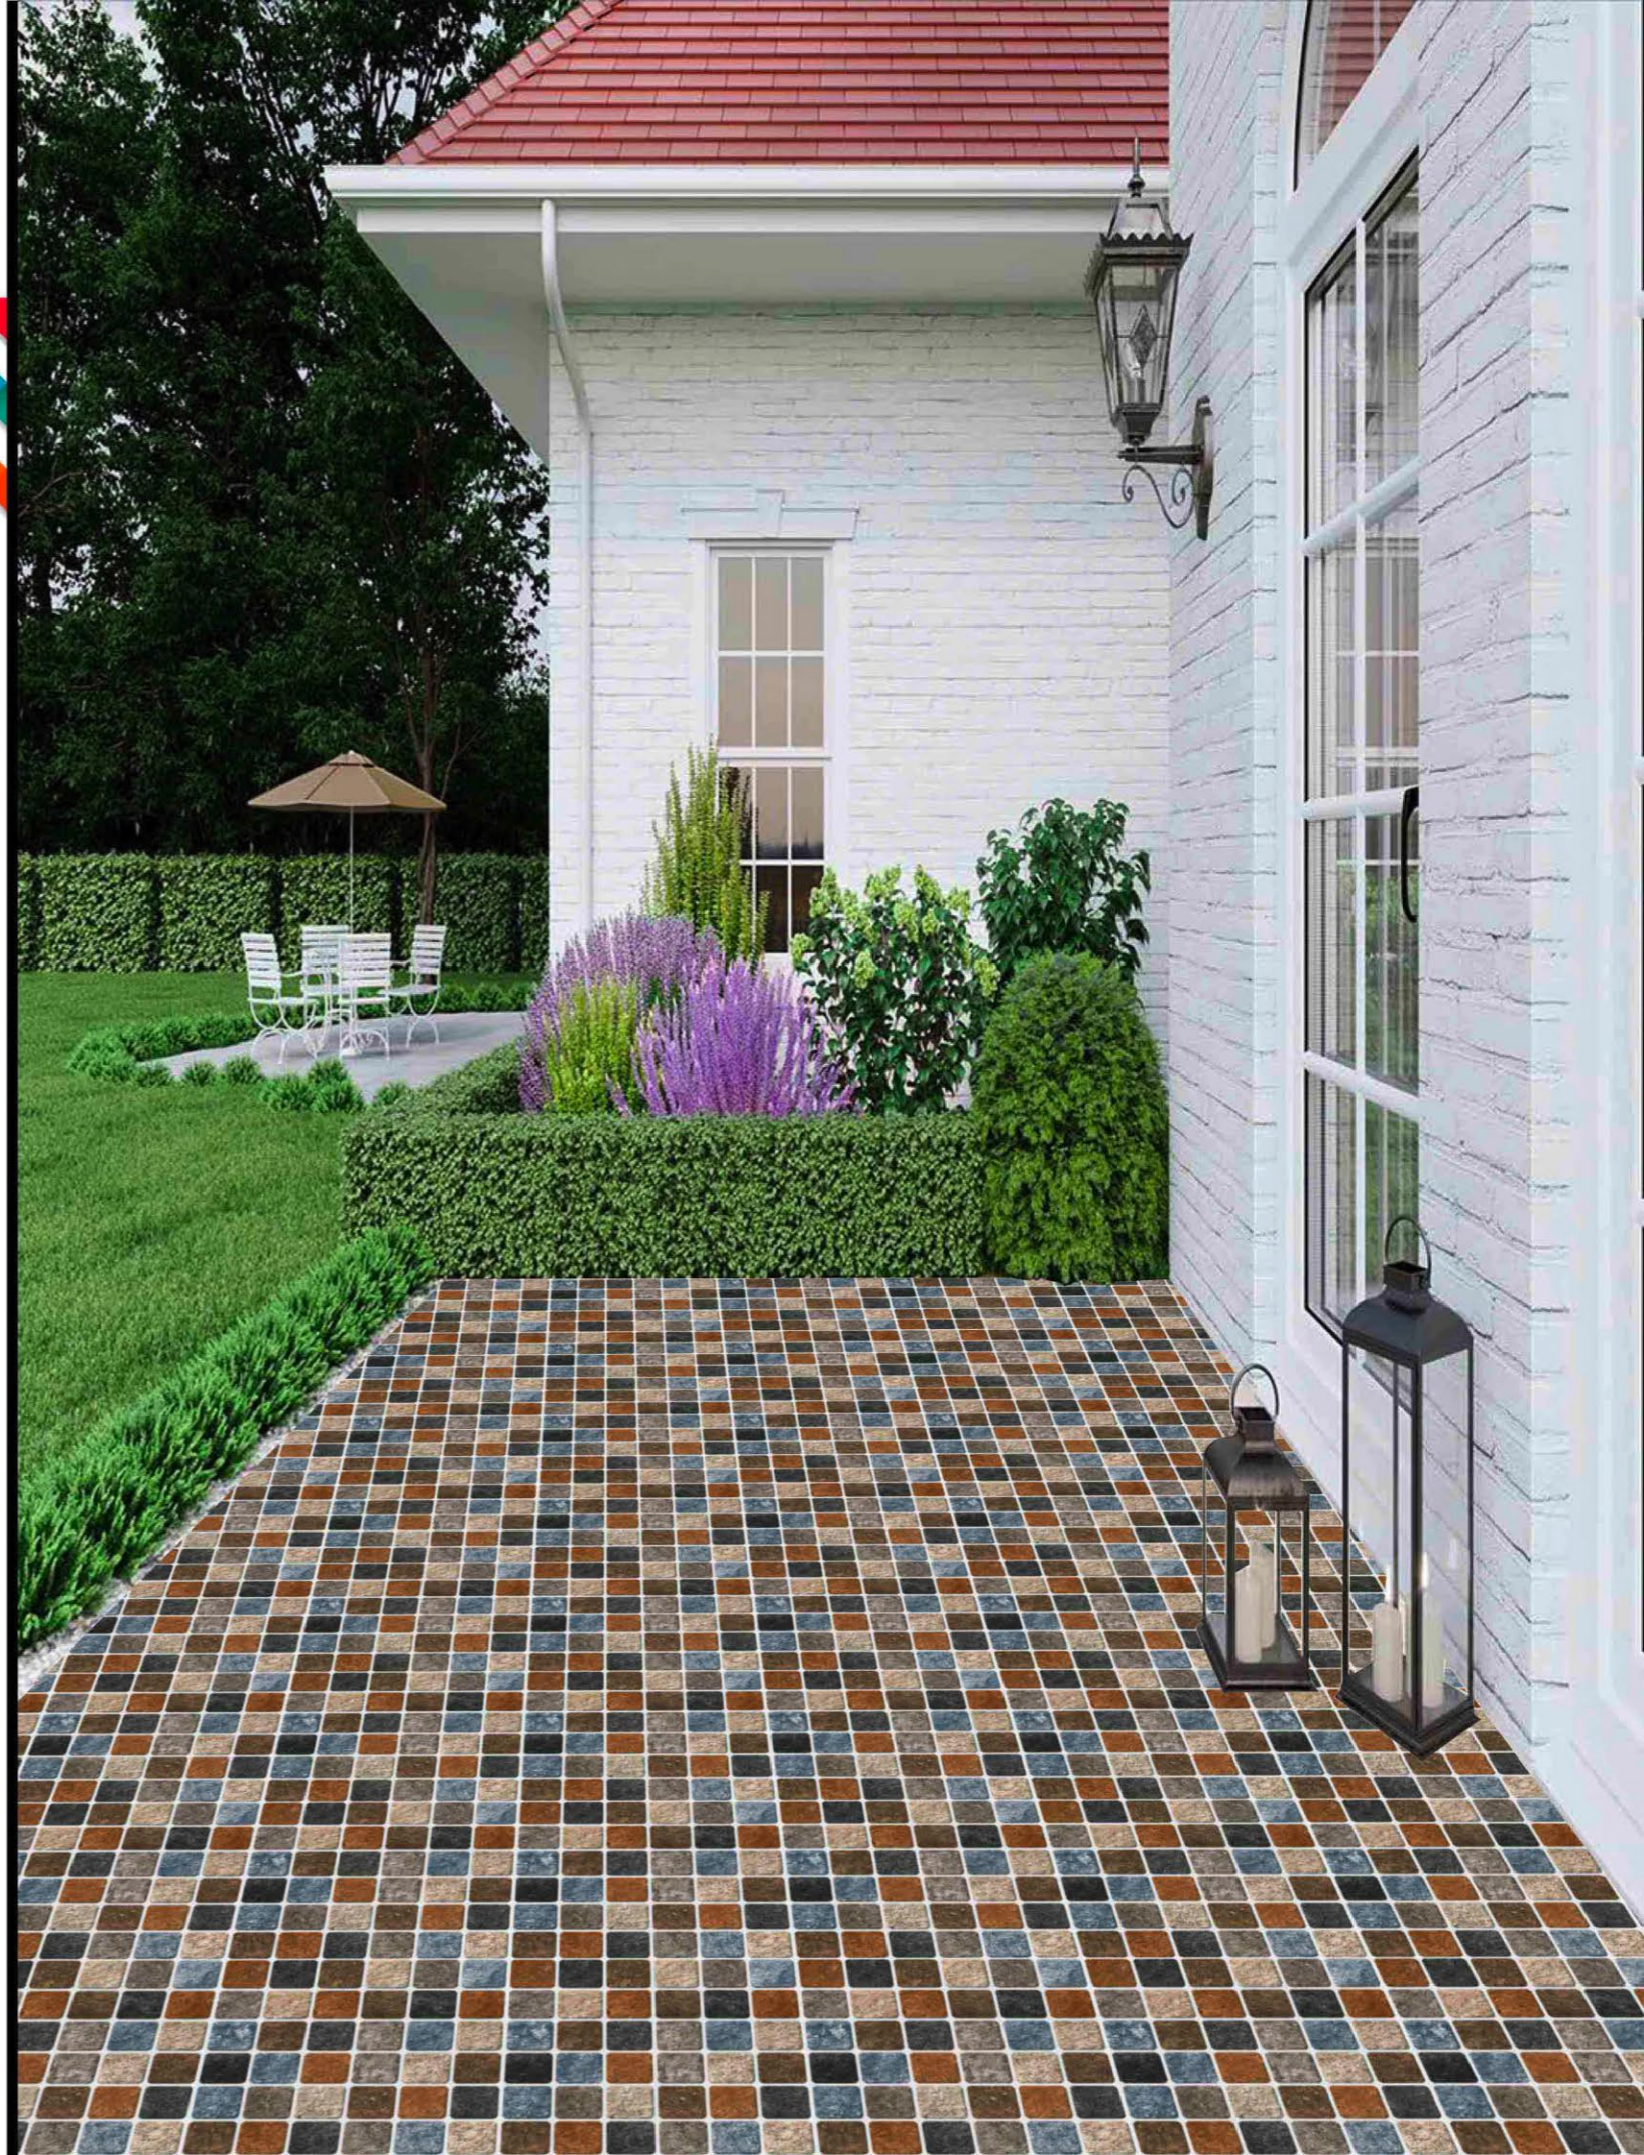

21003

22001