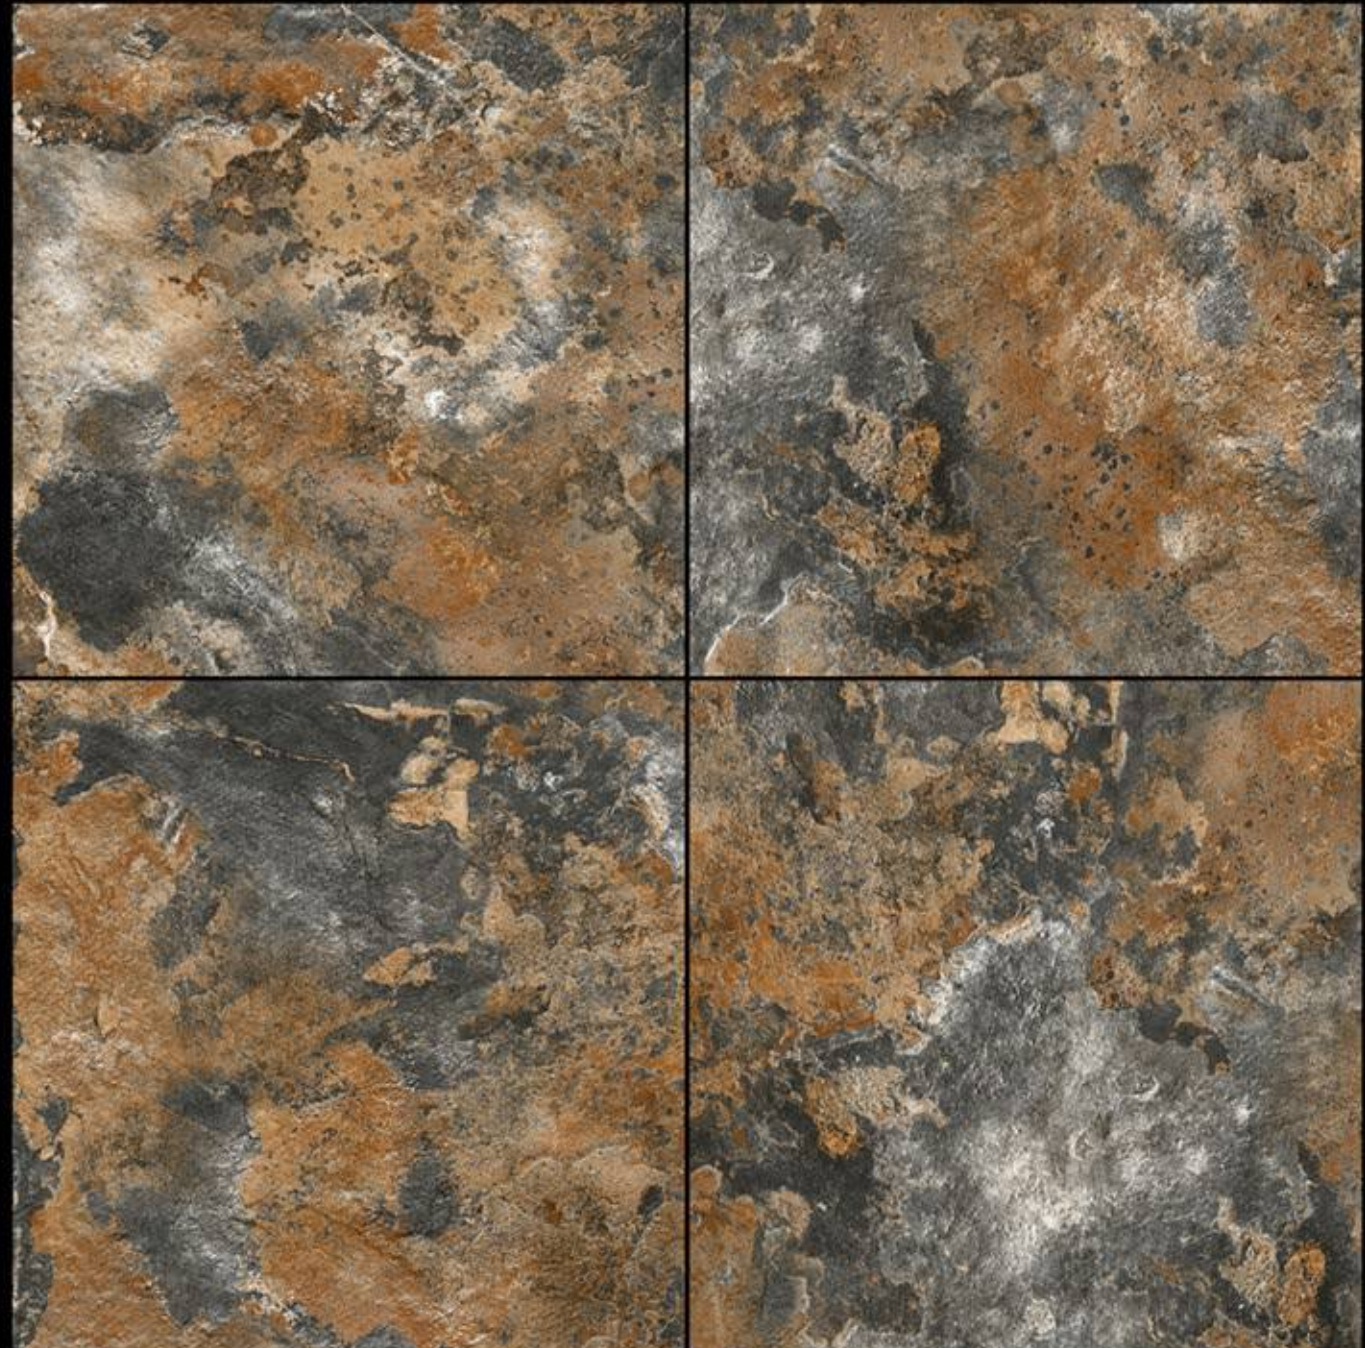

400x400 mm

12 mm Thickness

Heavy Duty Vitrified Parking Tiles

● PLAIN

6083