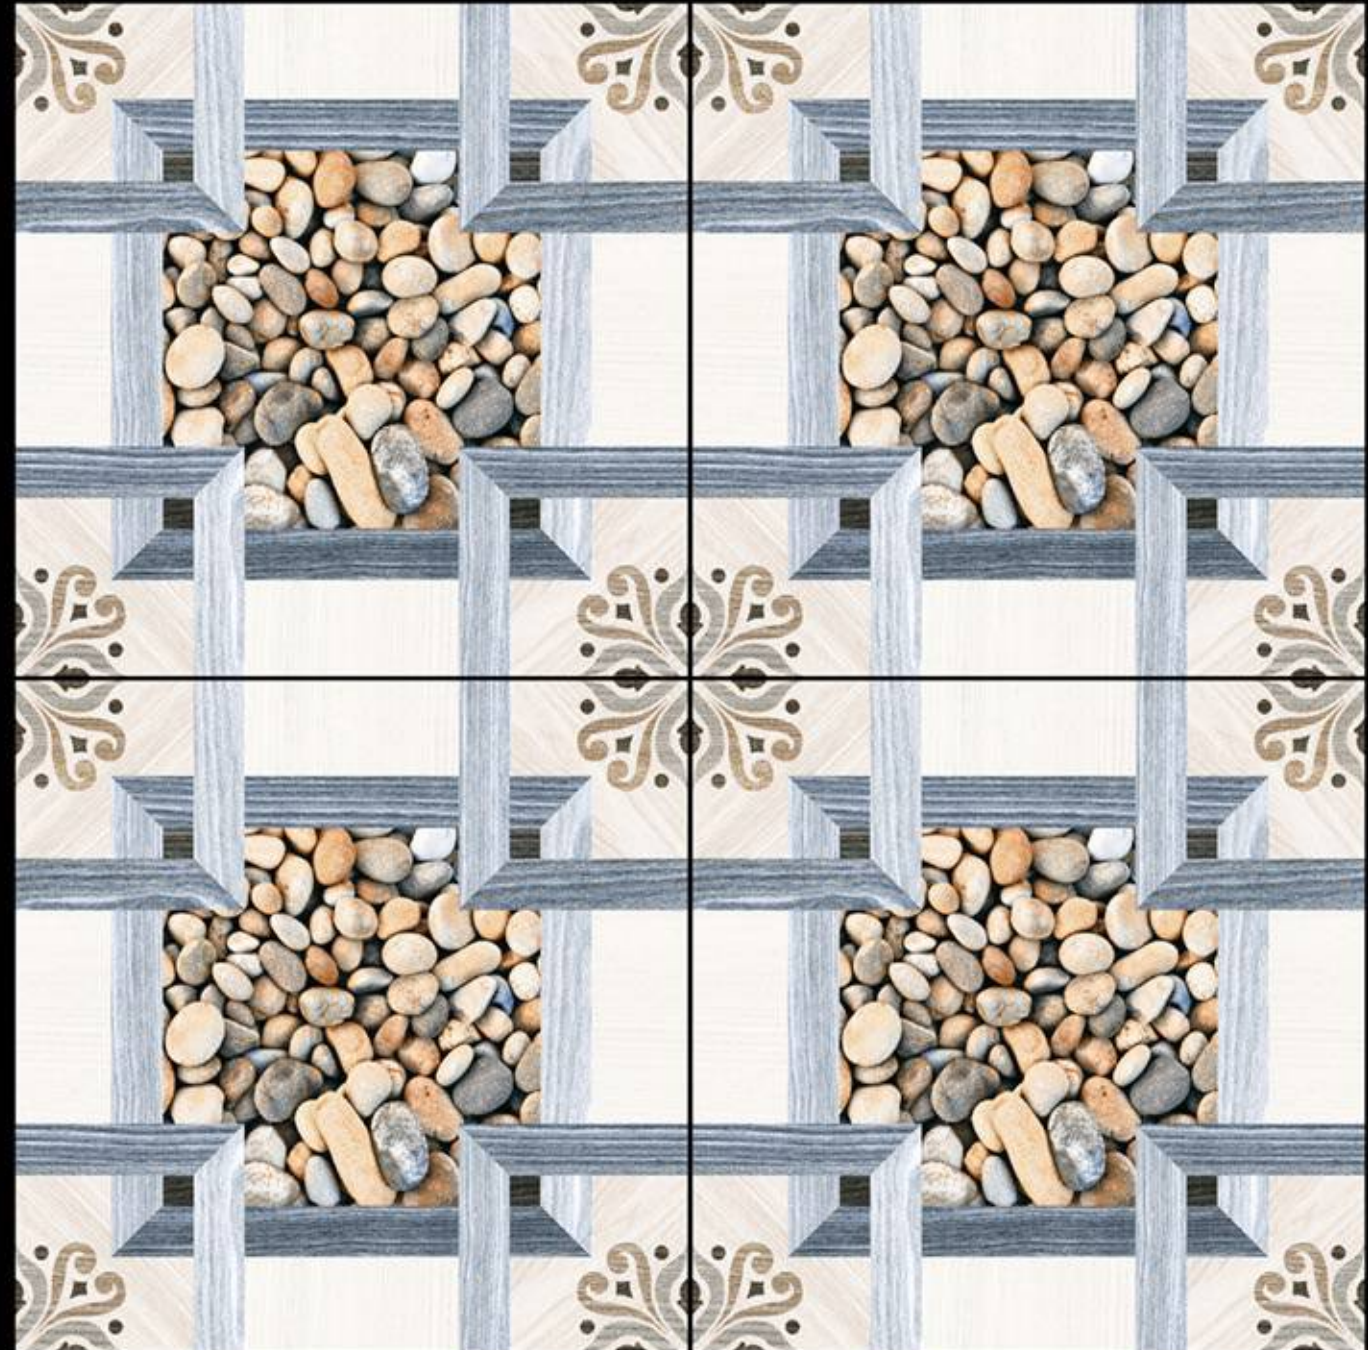

400x400 mm

12 mm Thickness

Heavy Duty Vitrified Parking Tiles

● PLAIN

6026