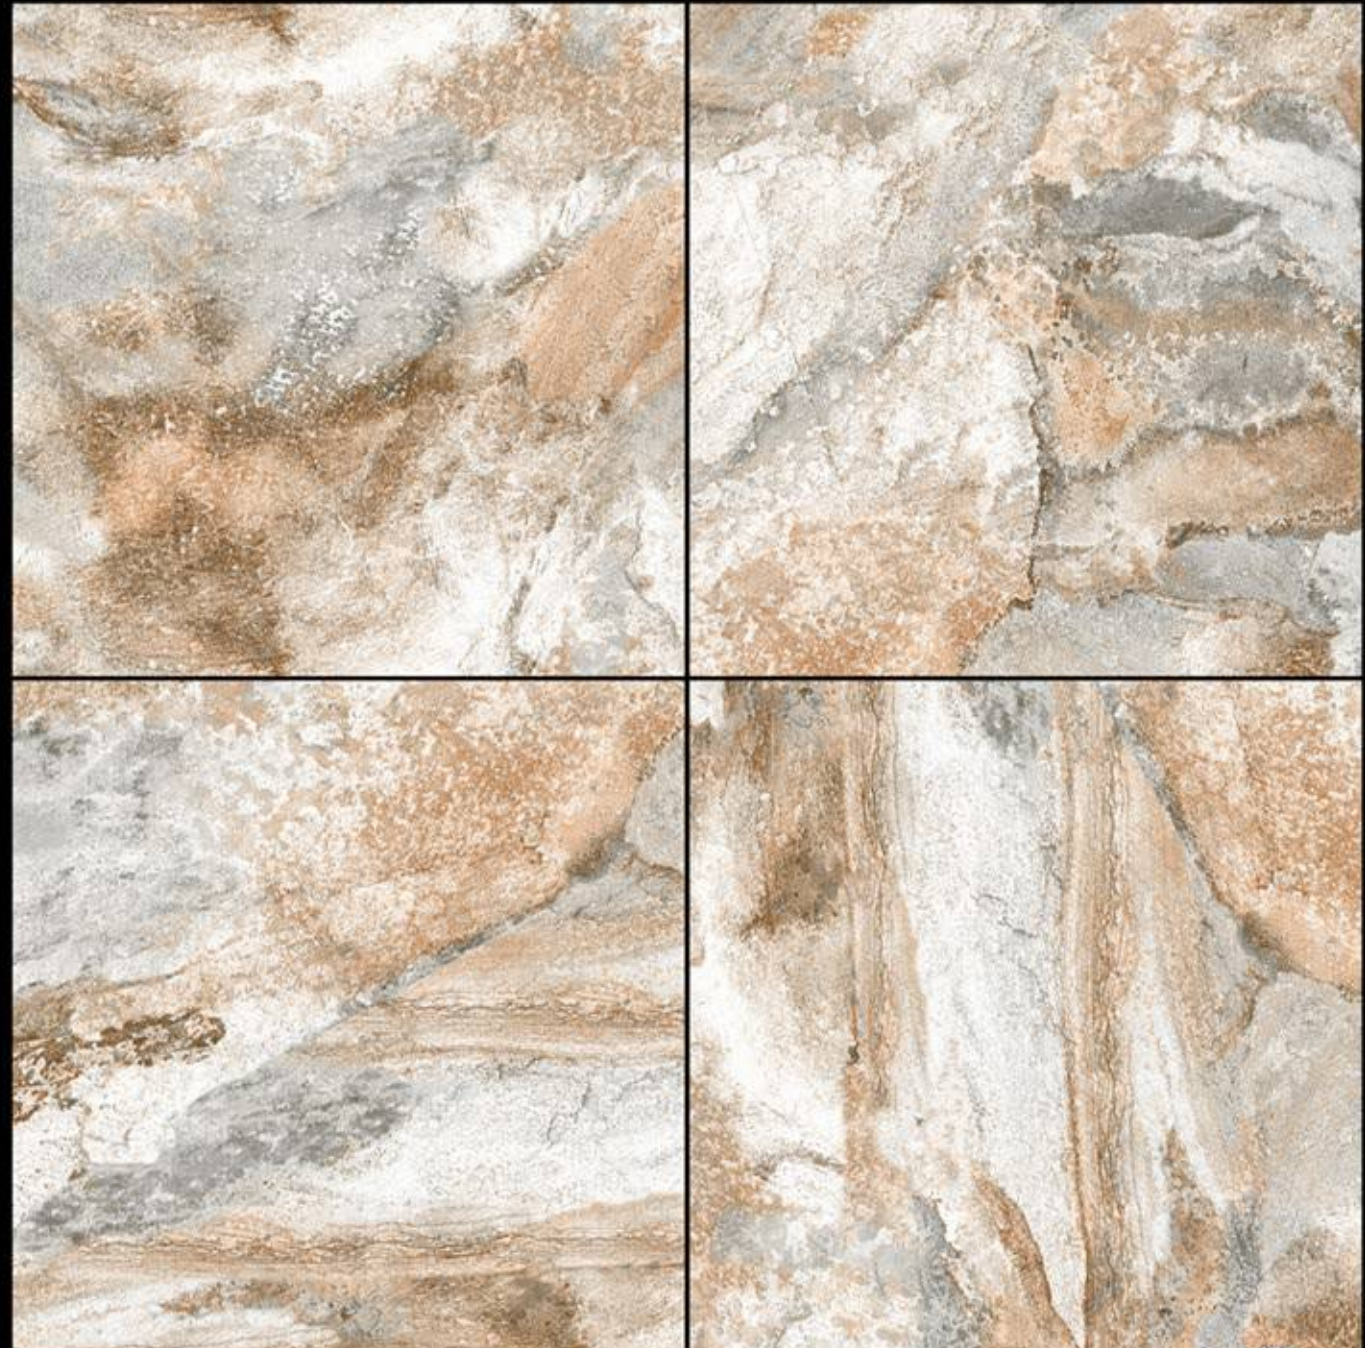

● PLAIN

6081

400x400 mm

12 mm Thickness

Heavy Duty Vitrified Parking Tiles

● PLAIN

6082

400x400 mm