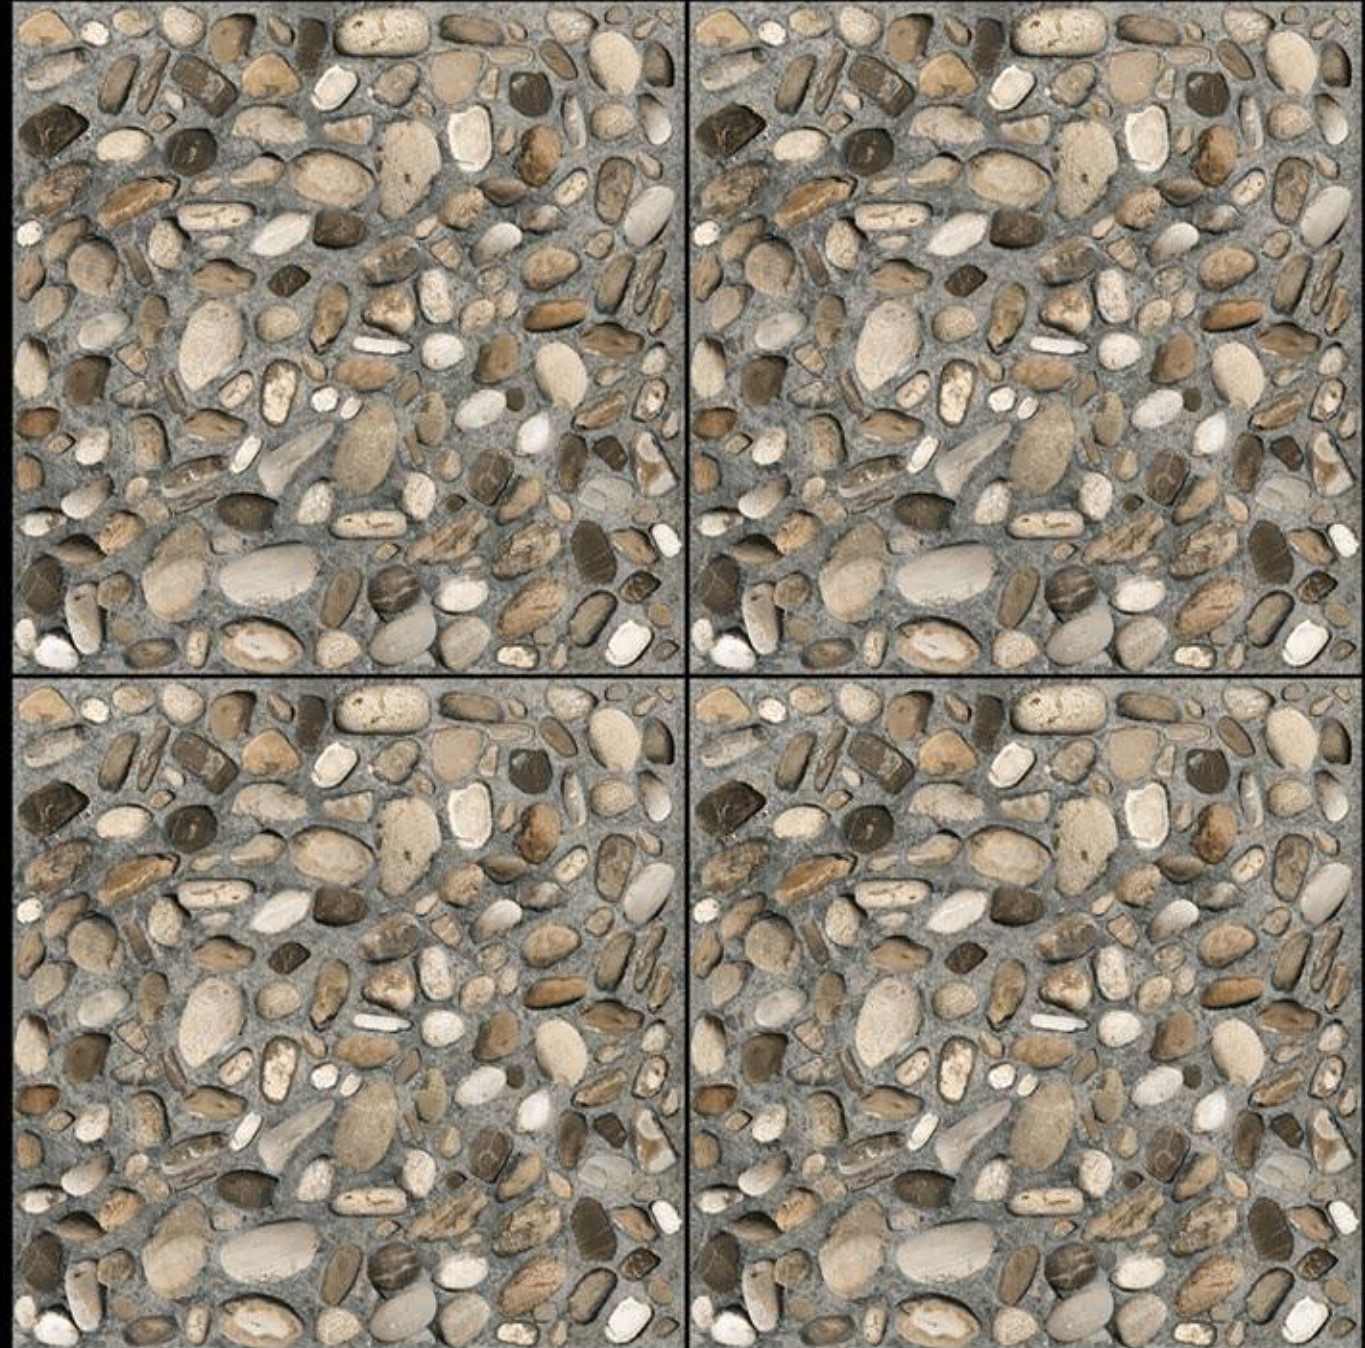

400x400 mm

12 mm Thickness

Heavy Duty Vitrified Parking Tiles

● PLAIN

6054