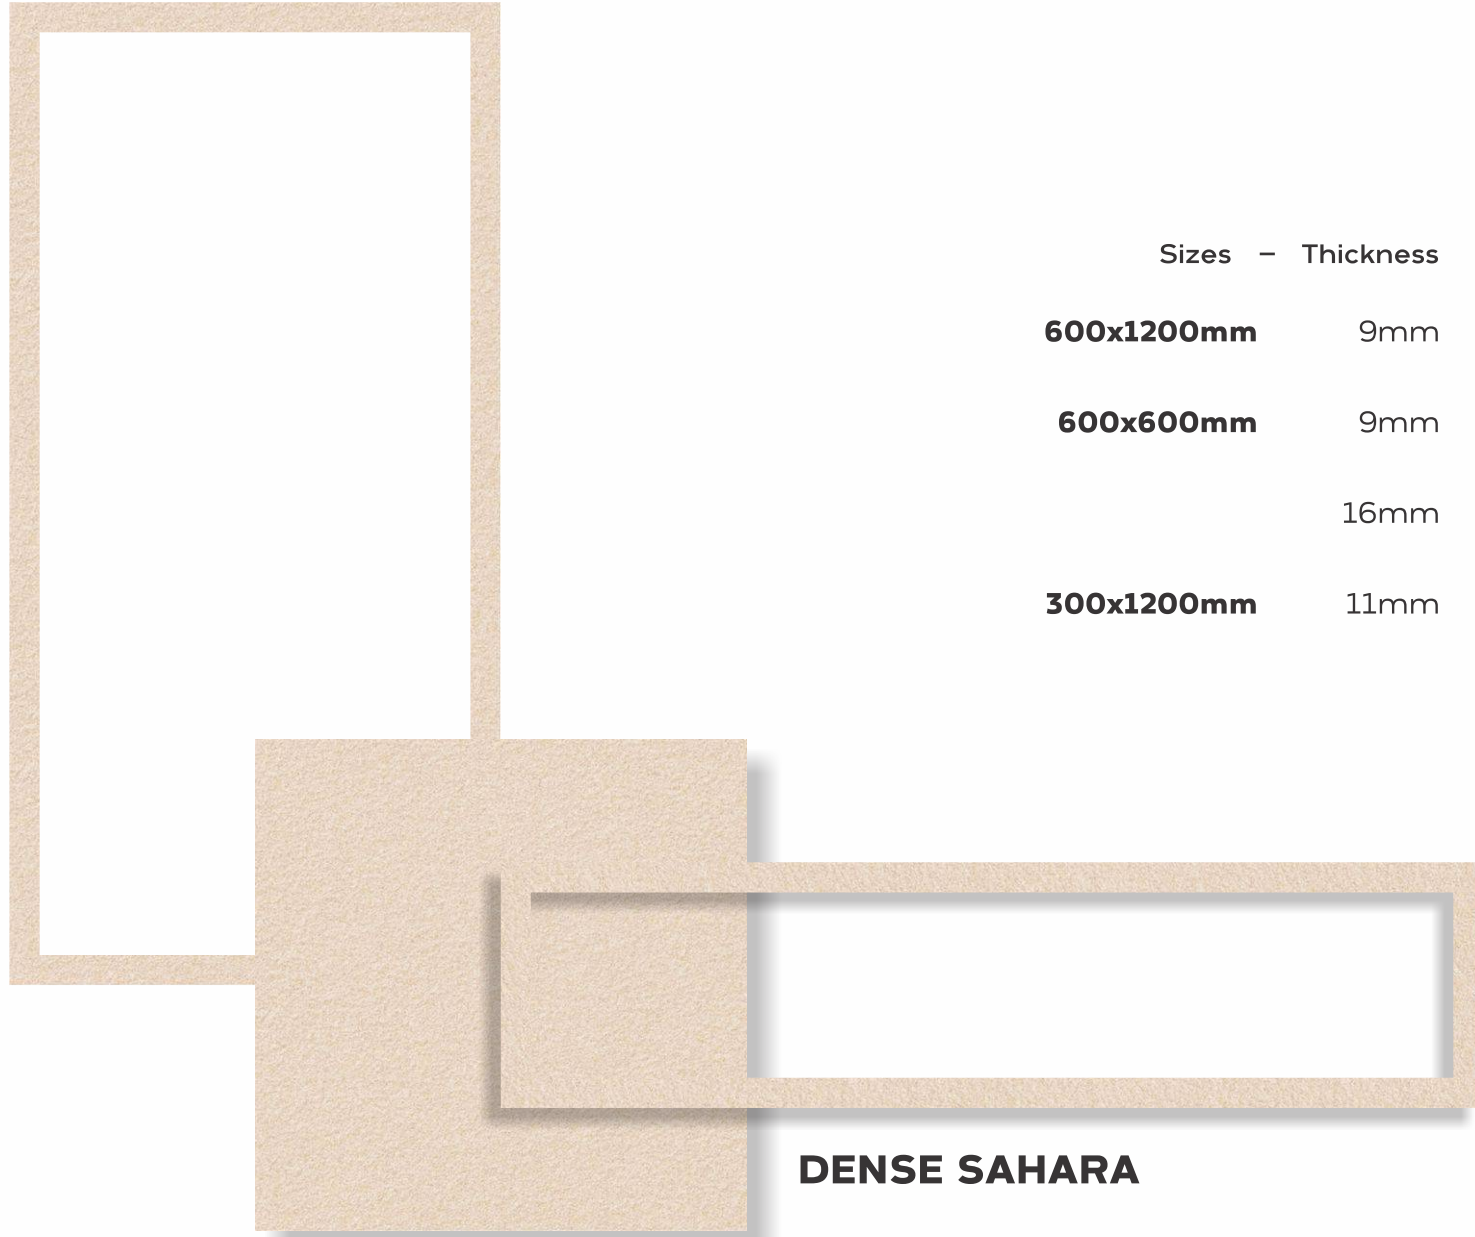

Sizes	Thickness
600x1200mm	9mm
600x600mm	9mm
	16mm
300x1200mm	11mm

Polish	Satin	Rustic
	●	
●	●	●
	●	●
	●	

DENSE SAHARA

Application

- Wall
- Floor
- Furniture
  Tops
- Facade
- Terrace