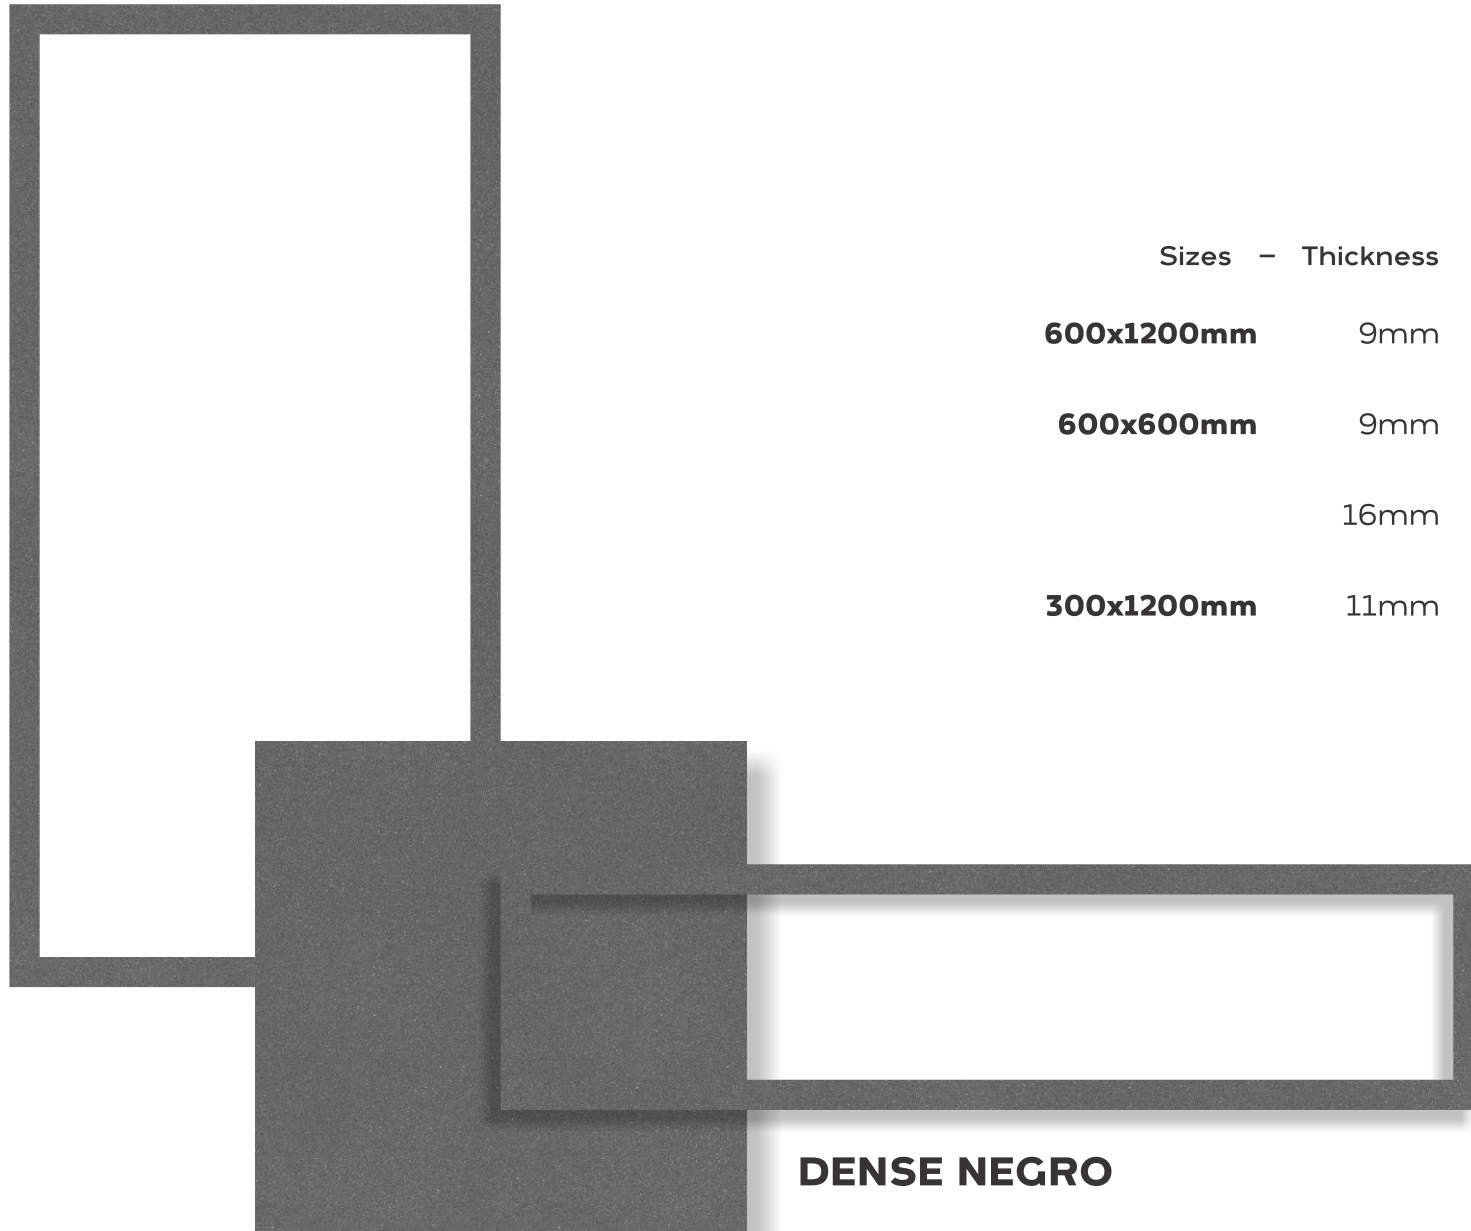

NOVAC

CERAMIC

Committed to Quality

MEET NATURE IN ITS
DIFFERENT **EXPRESSIONS**

**FULL
BODY
TILES**

600x1200mm
600x600mm
300x1200mm

www.novacceramic.com

○ — dense series

Sizes	Thickness
600x1200mm	9mm
600x600mm	9mm
	16mm
300x1200mm	11mm

Polish	Satin	Rustic
	●	
●	●	●
	●	●
	●	

DENSE GREY

Application

- Wall

- Floor

- Furniture
Tops

- Facade

- Terrace

DENSE GREY

Sizes	Thickness
600x1200mm	9mm
600x600mm	9mm
	16mm
300x1200mm	11mm

Polish	Satin	Rustic
	●	
●	●	●
	●	●
	●	

DENSE NEGRO

Application

- Wall

- Floor

Application

SLATE NERO

SLATE NERO

Sizes	Thickness	Polish	Satin	Rustic
600x1200mm	9mm		●	

Application

SLATE CREMA

SLATE CREMA

NOVAC CERAMIC LLP