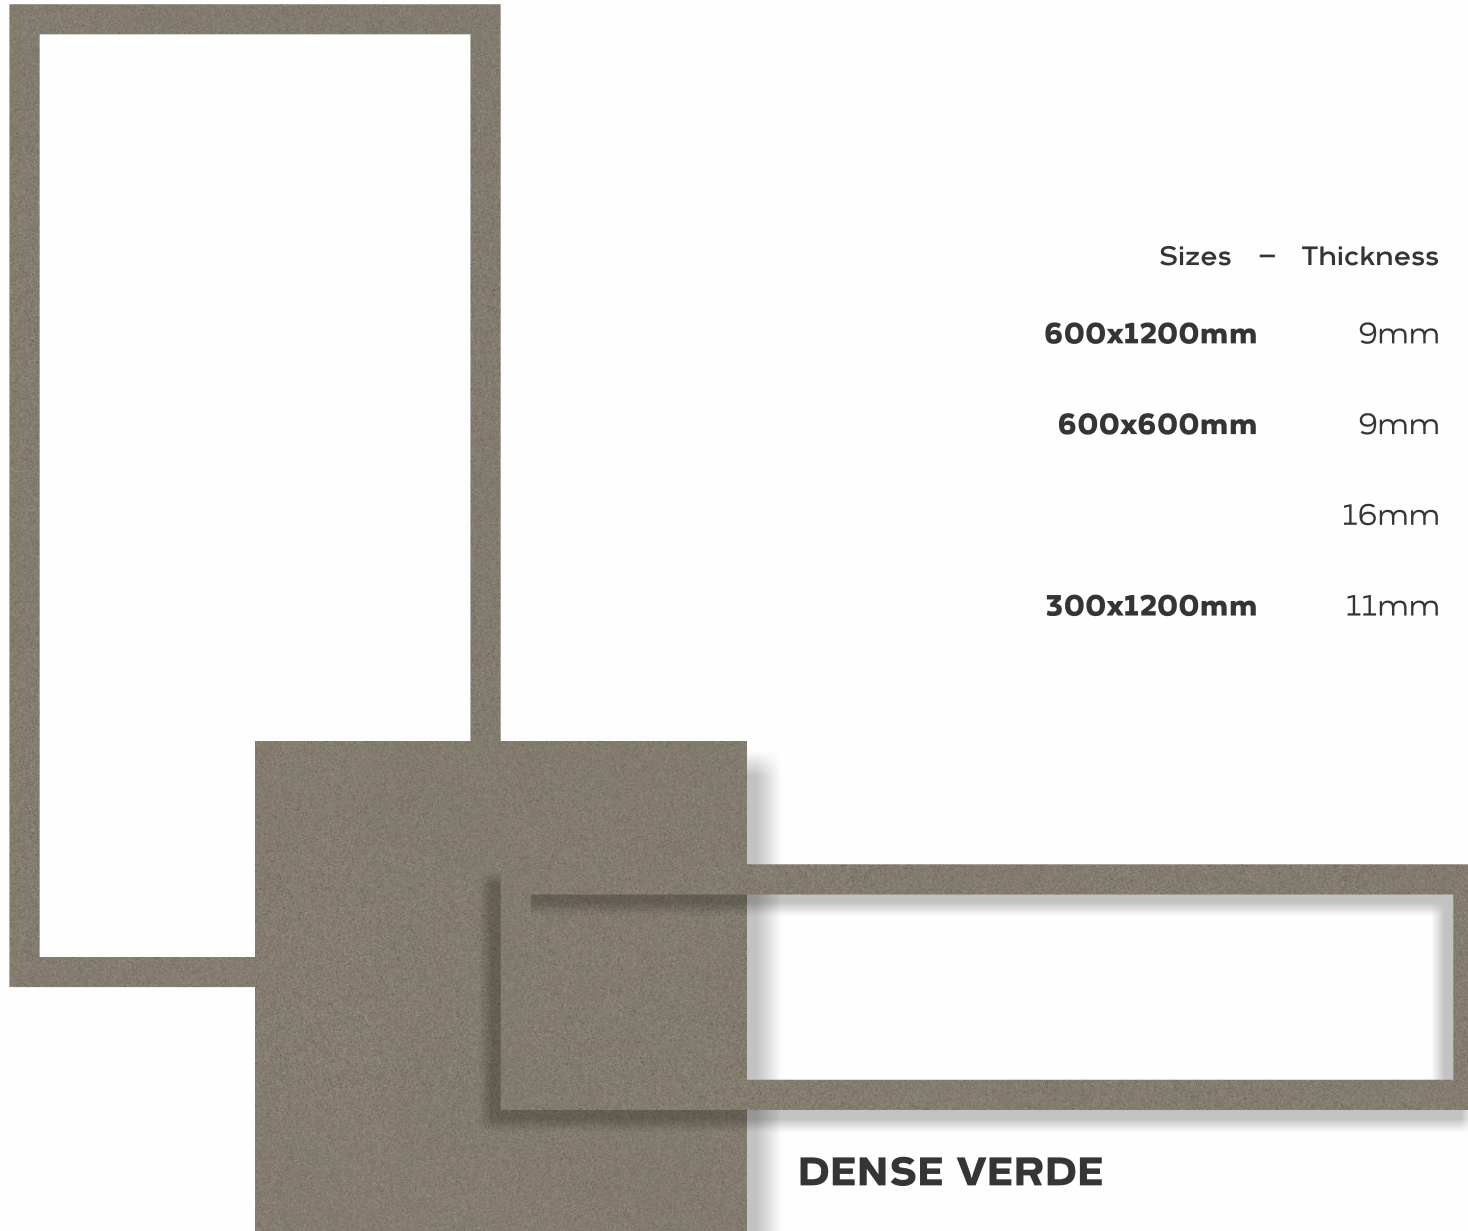

Sizes	Thickness
600x1200mm	9mm
600x600mm	9mm
	16mm
300x1200mm	11mm

Polish	Satin	Rustic
	●	
●	●	●
	●	●
	●	

DENSE VERDE

Application

- Wall
- Floor
- Furniture
  Tops
- Facade
- Terrace