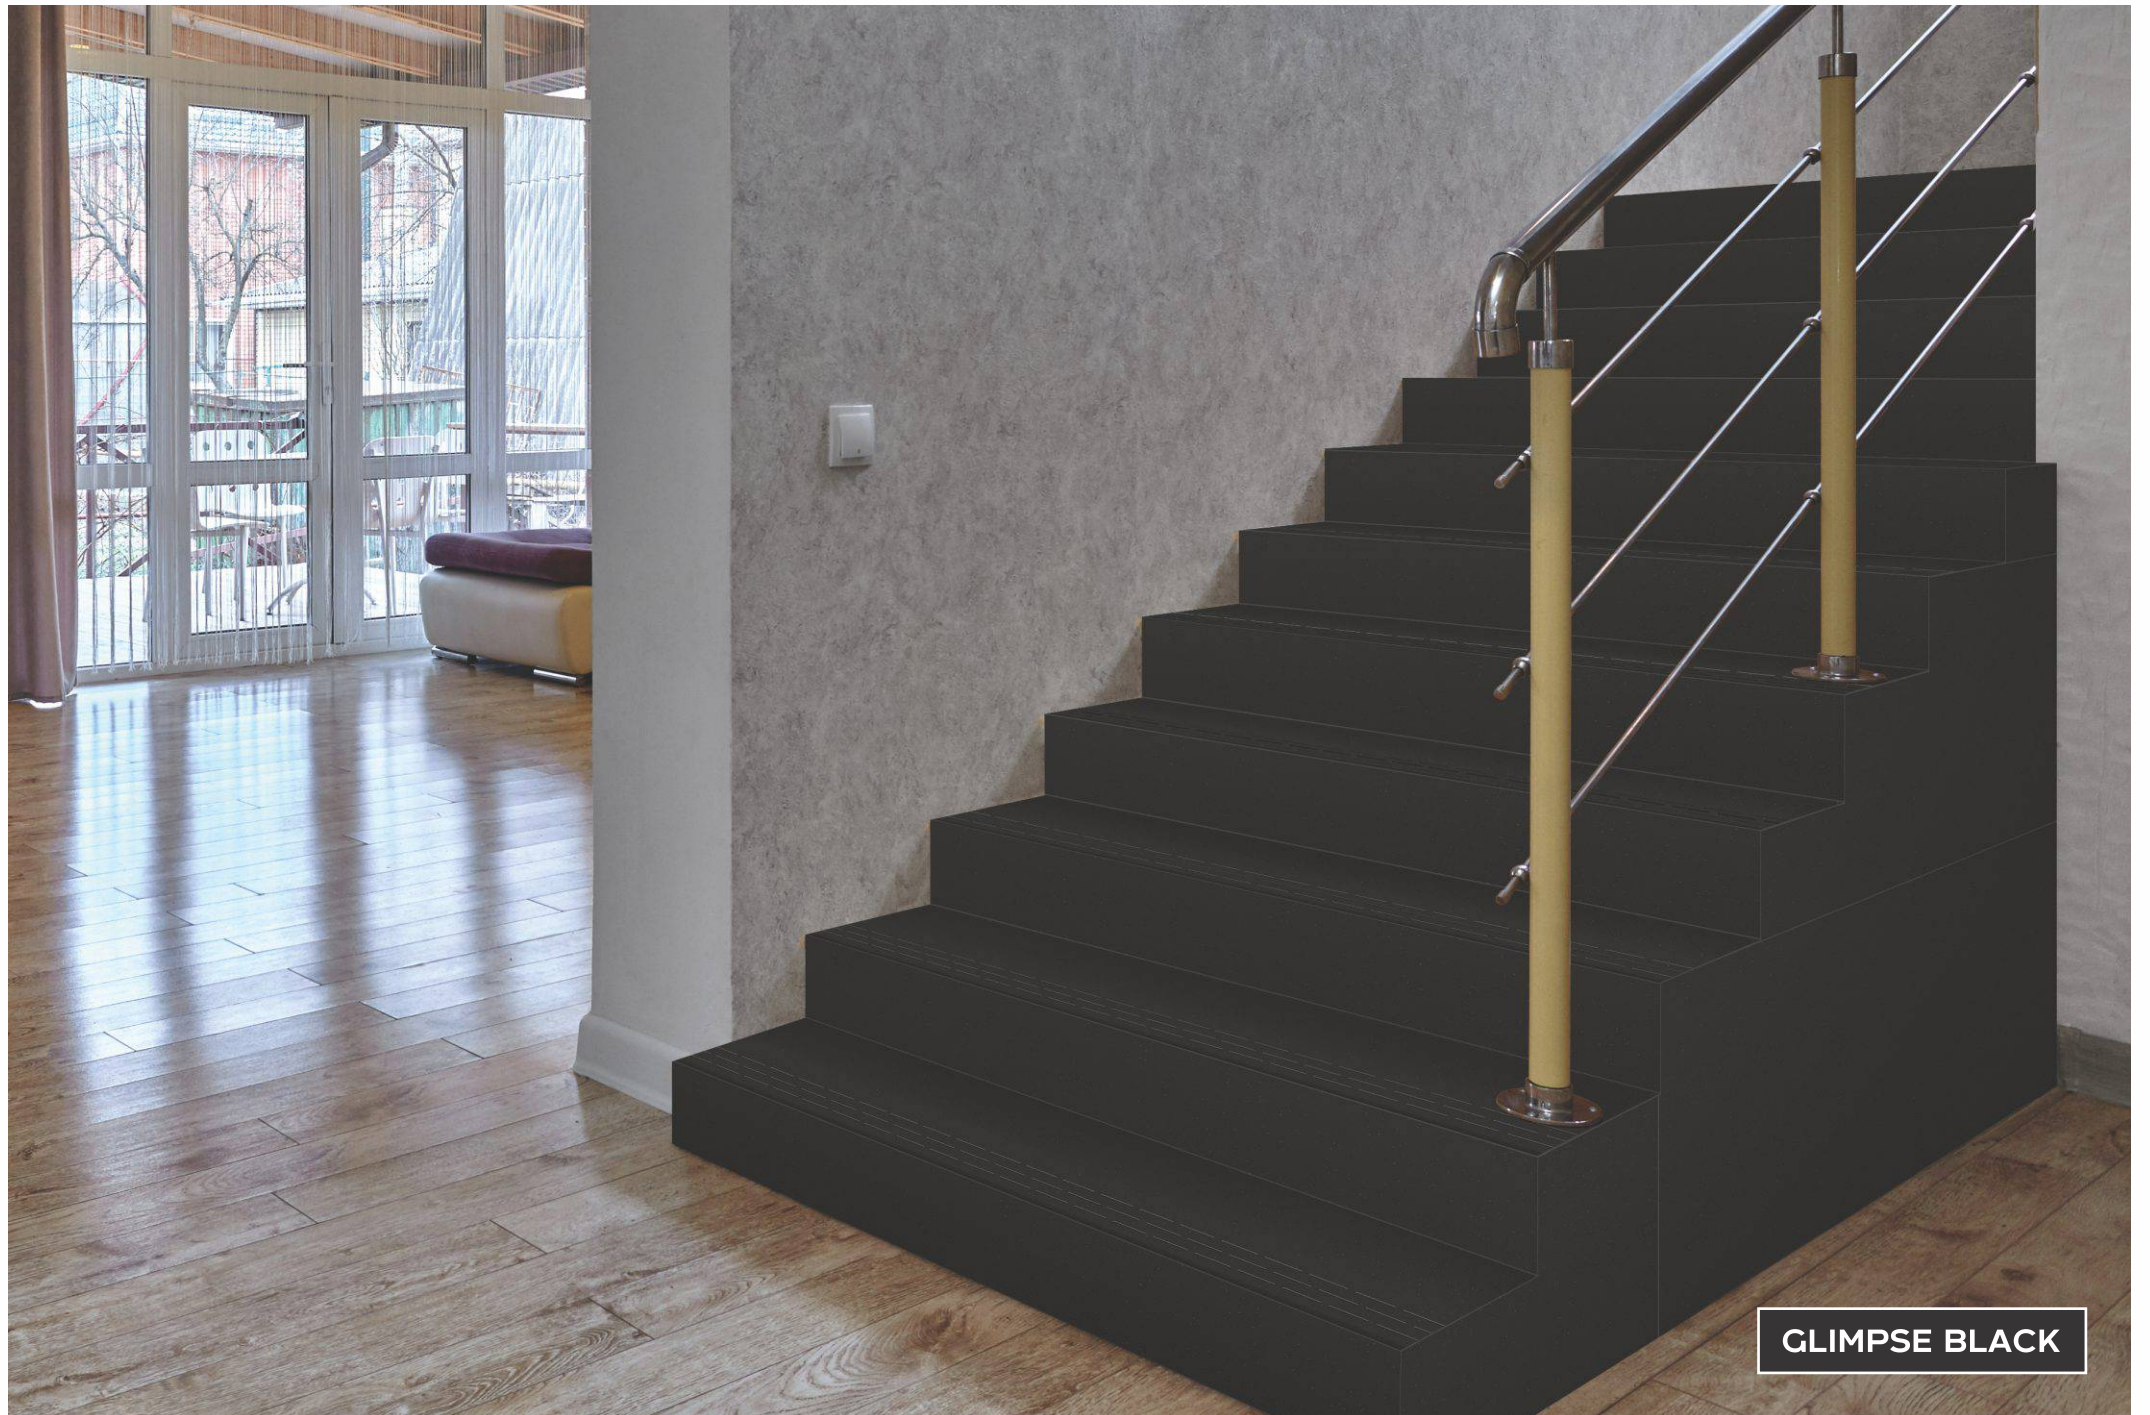

GLIMPSE BLACK