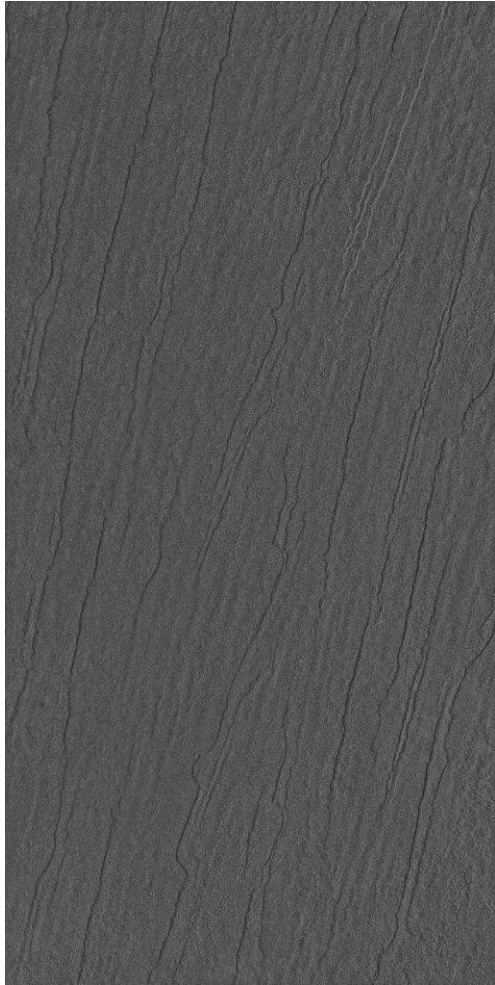

Intrinsic
elements

600x1200mm

Sizes - Thickness
600x1200mm 9mm

Polish - Satin - Rustic

Application

SLATE GREY

SLATE GREY

Sizes - Thickness	Polish - Satin - Rustic
600x1200mm 9mm	●

Application

SLATE NERO

SLATE NERO

Sizes	Thickness	Polish	Satin	Rustic
600x1200mm	9mm		●	

Application

SLATE CREMA

SLATE CREMA

NOVAC CERAMIC LLP