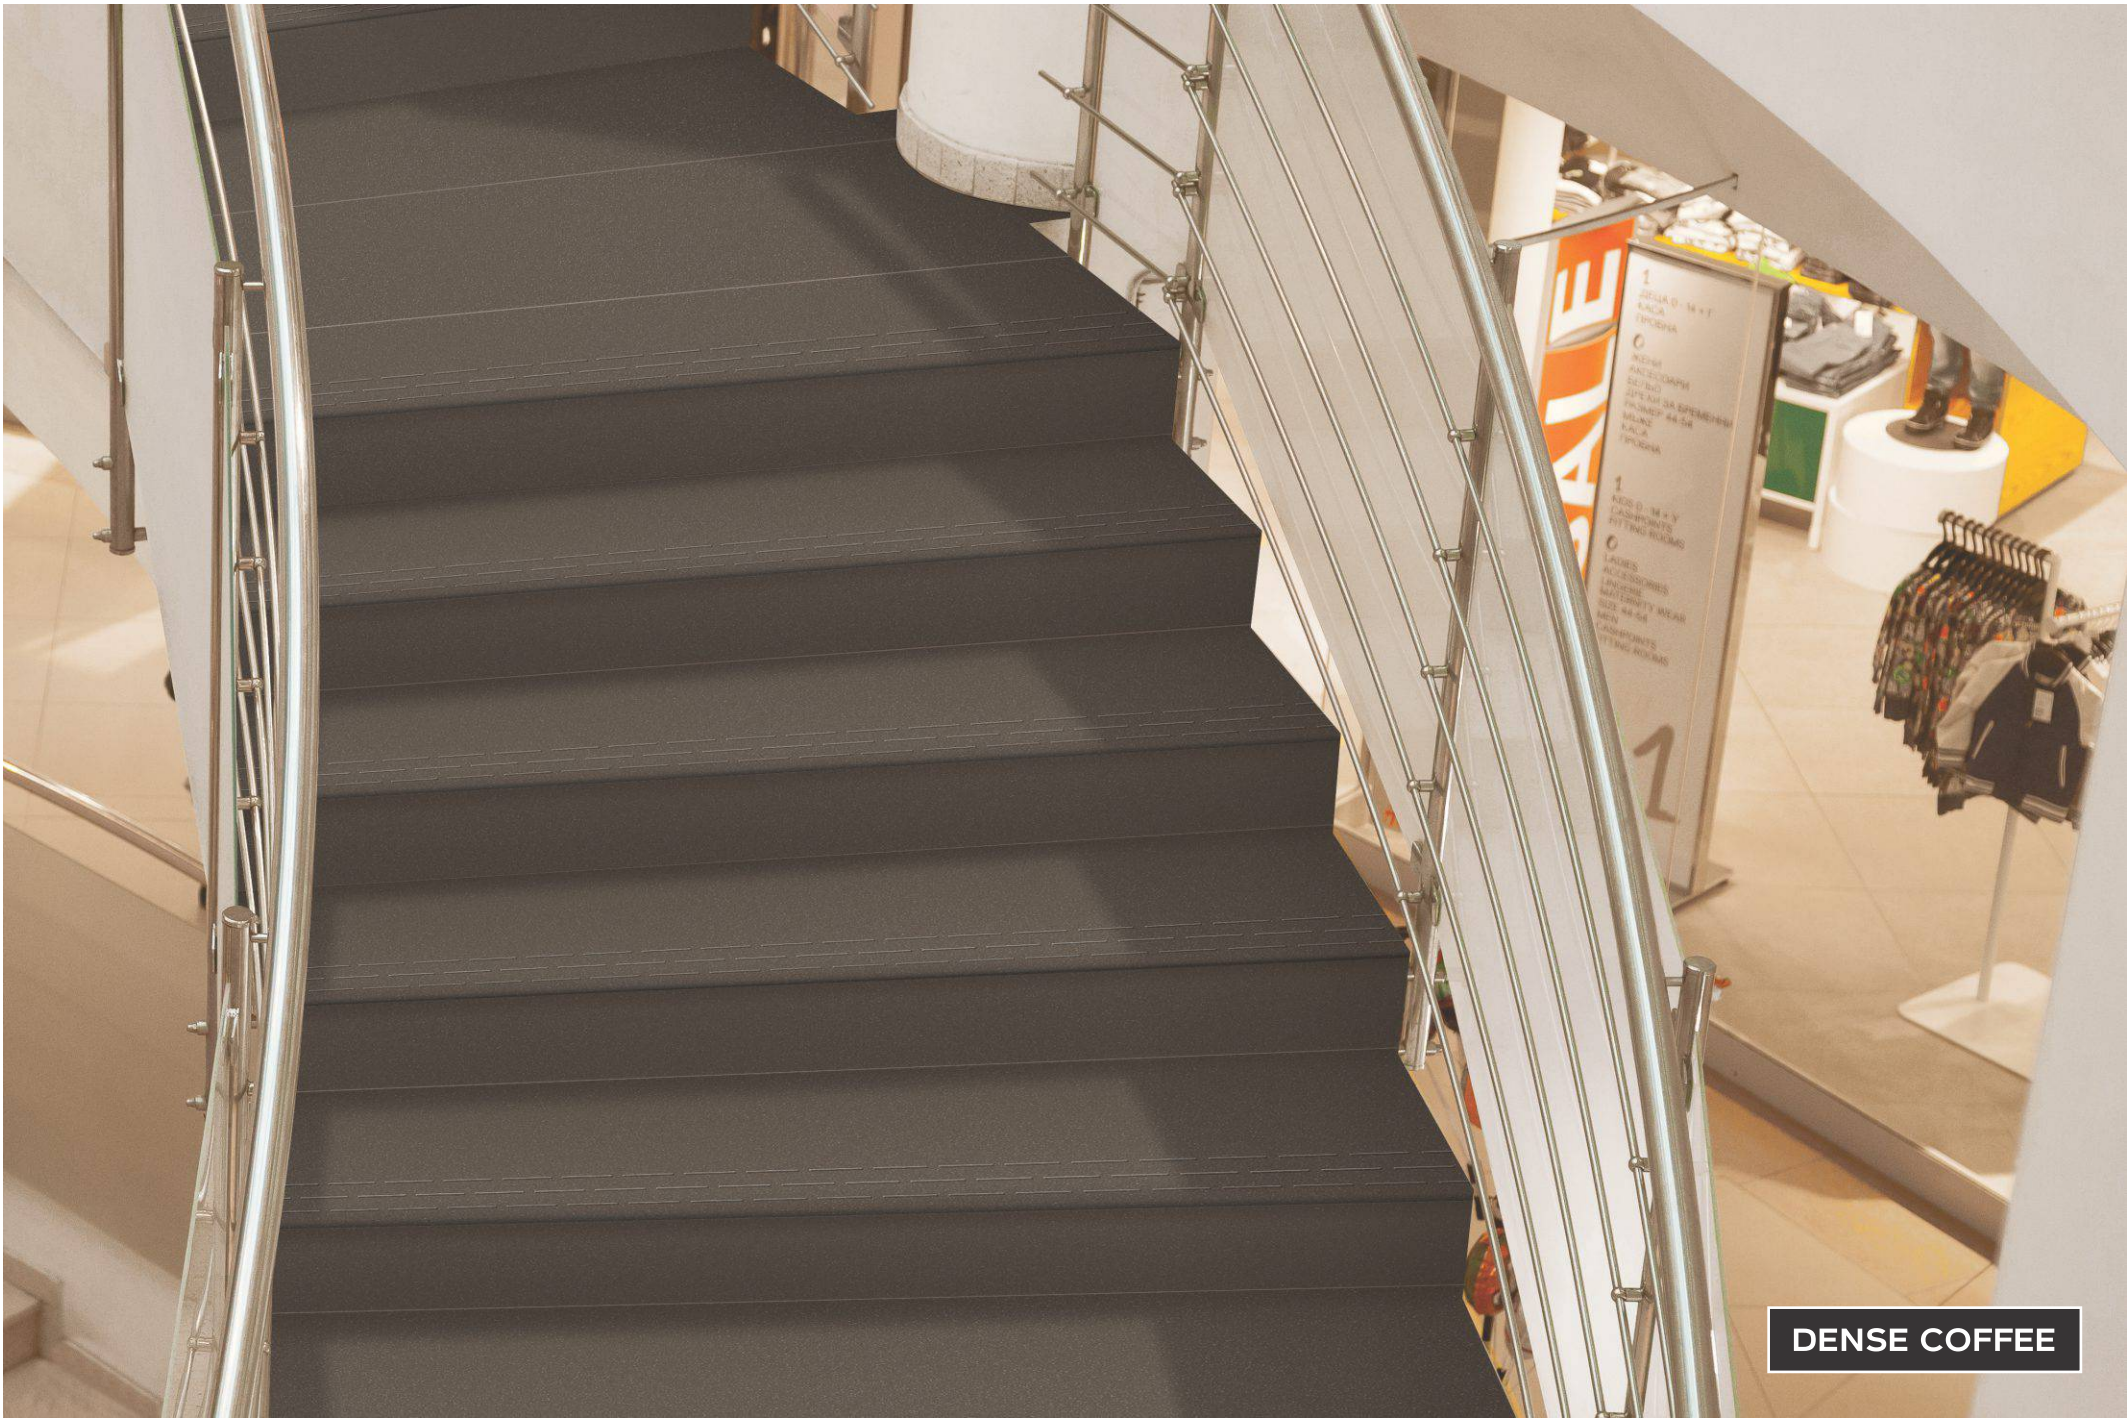

- Facade

- Terrace

DENSE COFFEE

Sizes	Thickness
600x1200mm	9mm
600x600mm	9mm
	16mm
300x1200mm	11mm

Polish	Satin	Rustic
	●	
●	●	●
	●	●
	●	

DENSE SAHARA

Application

- Wall