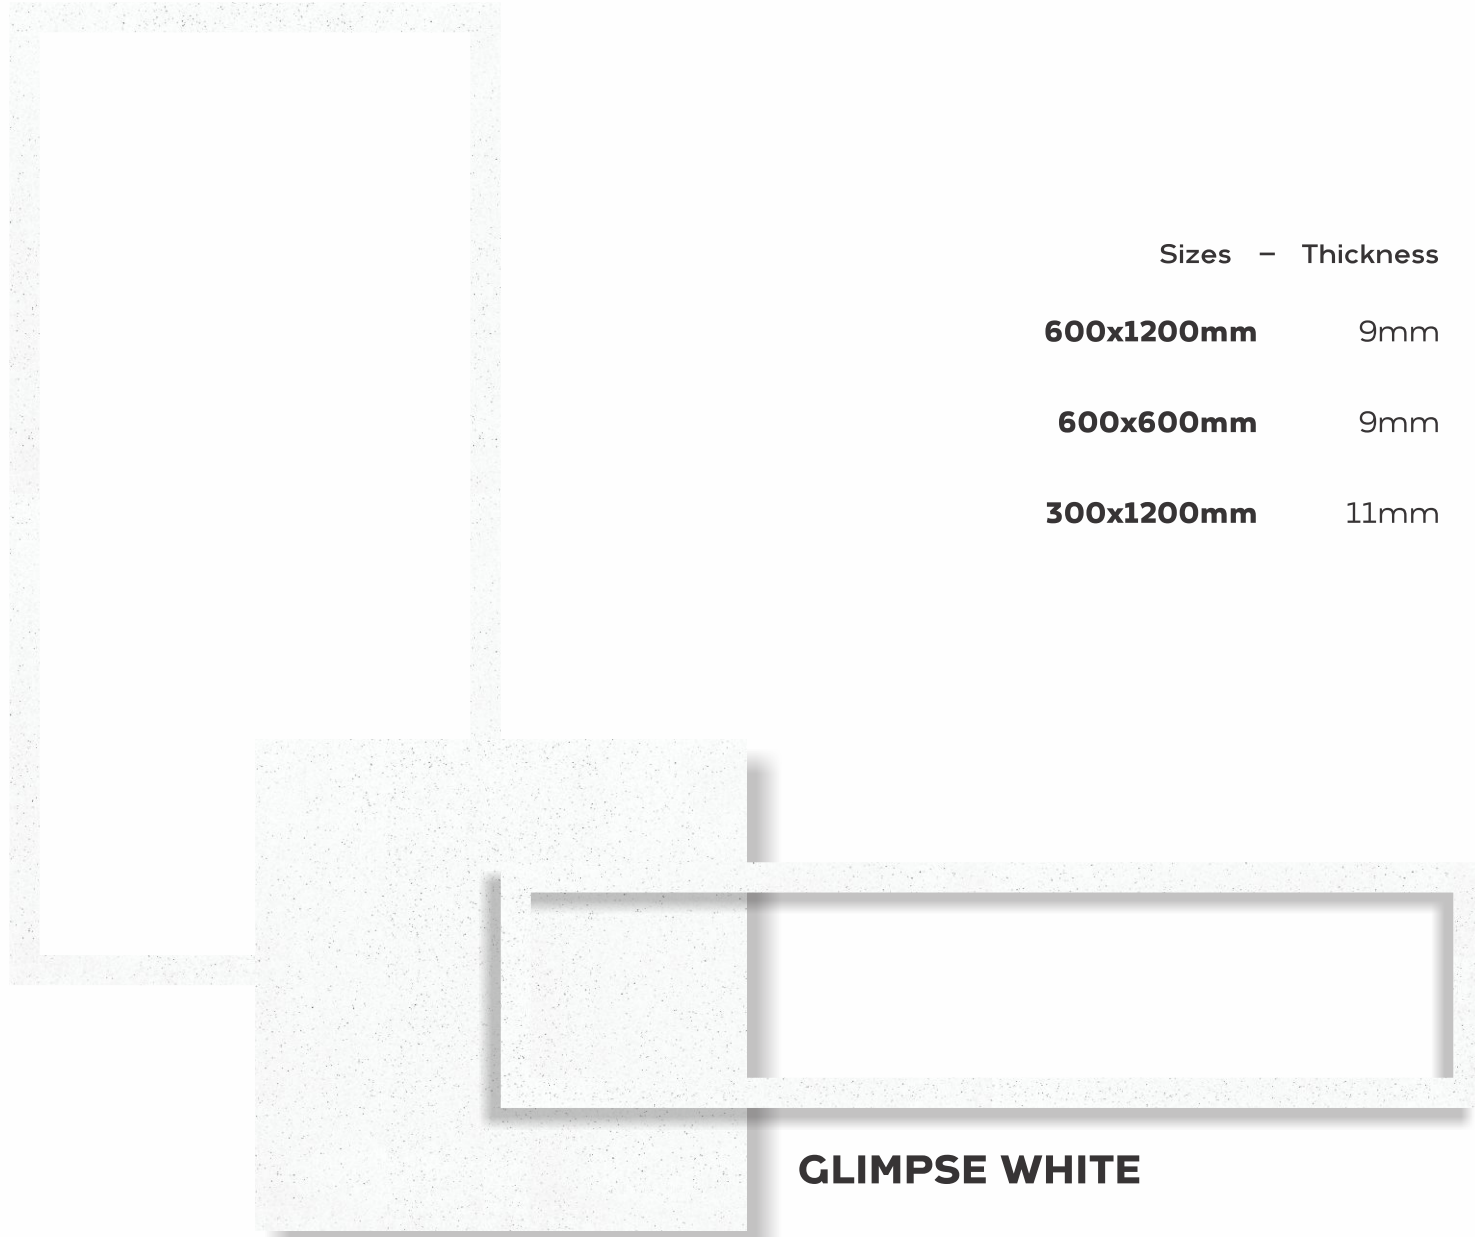

GLIMPSE SERIES

**FULL
BODY**
TILES

Gracious
universe

600x1200mm
600x600mm
300x1200mm

Sizes	Thickness	Polish	Satin	Rustic
600x1200mm	9mm	●	●	
600x600mm	9mm	●	●	●
300x1200mm	11mm		●	

GLIMPSE WHITE

Application