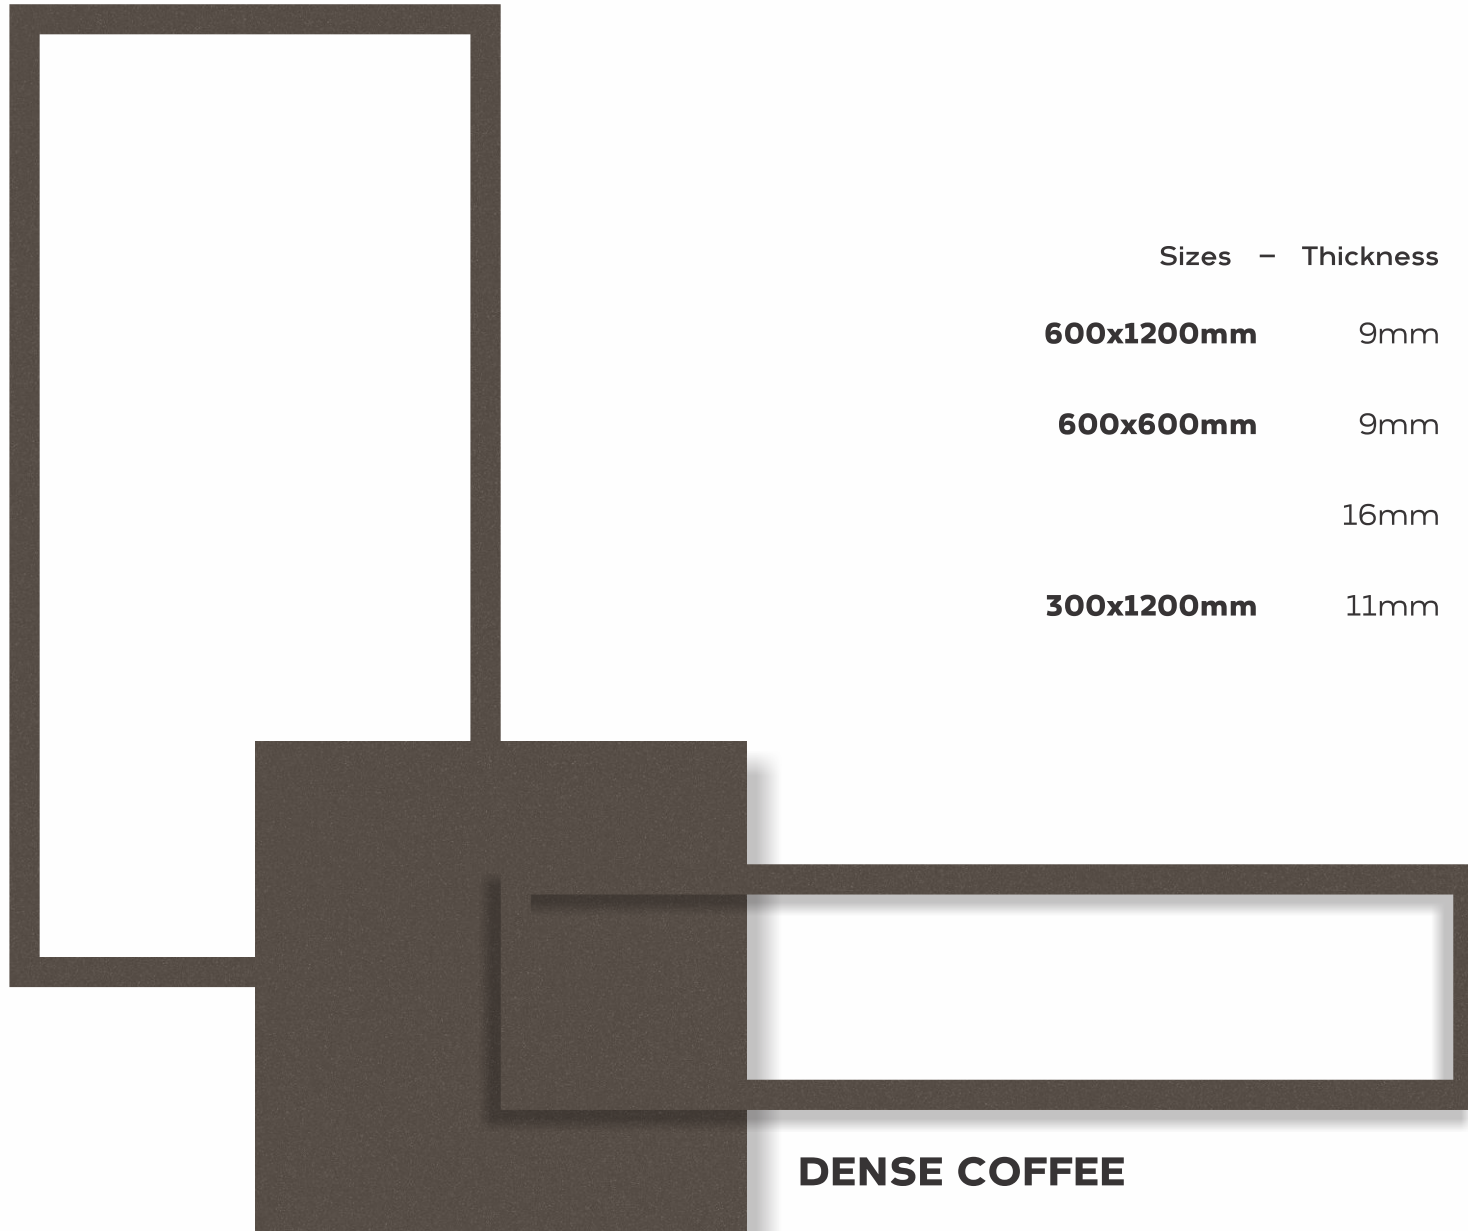

- Furniture
Tops

- Facade

- Terrace

DENSE NEGRO

Sizes	Thickness
600x1200mm	9mm
600x600mm	9mm
	16mm
300x1200mm	11mm

Polish	Satin	Rustic
	●	
●	●	●
	●	●
	●	

DENSE CREMA

Application

DENSE CREMA

Sizes	Thickness
600x1200mm	9mm
600x600mm	9mm
	16mm
300x1200mm	11mm

Polish	Satin	Rustic
	●	
●	●	●
	●	●
	●	

DENSE COFFEE

Application

- Wall

- Floor

- Furniture
Tops

Application

FLOAT GREY

FLOAT KOTA

Sizes - Thickness	Polish - Satin - Rustic
600x1200mm 9mm	●
600x600mm 9mm	●

Application

FLOAT KOTA

SLATE SERIES

FULL
BODY
TILES

Application

SLATE NERO

SLATE NERO

Sizes	Thickness	Polish	Satin	Rustic
600x1200mm	9mm		●	

Application

SLATE CREMA

SLATE CREMA

NOVAC CERAMIC LLP