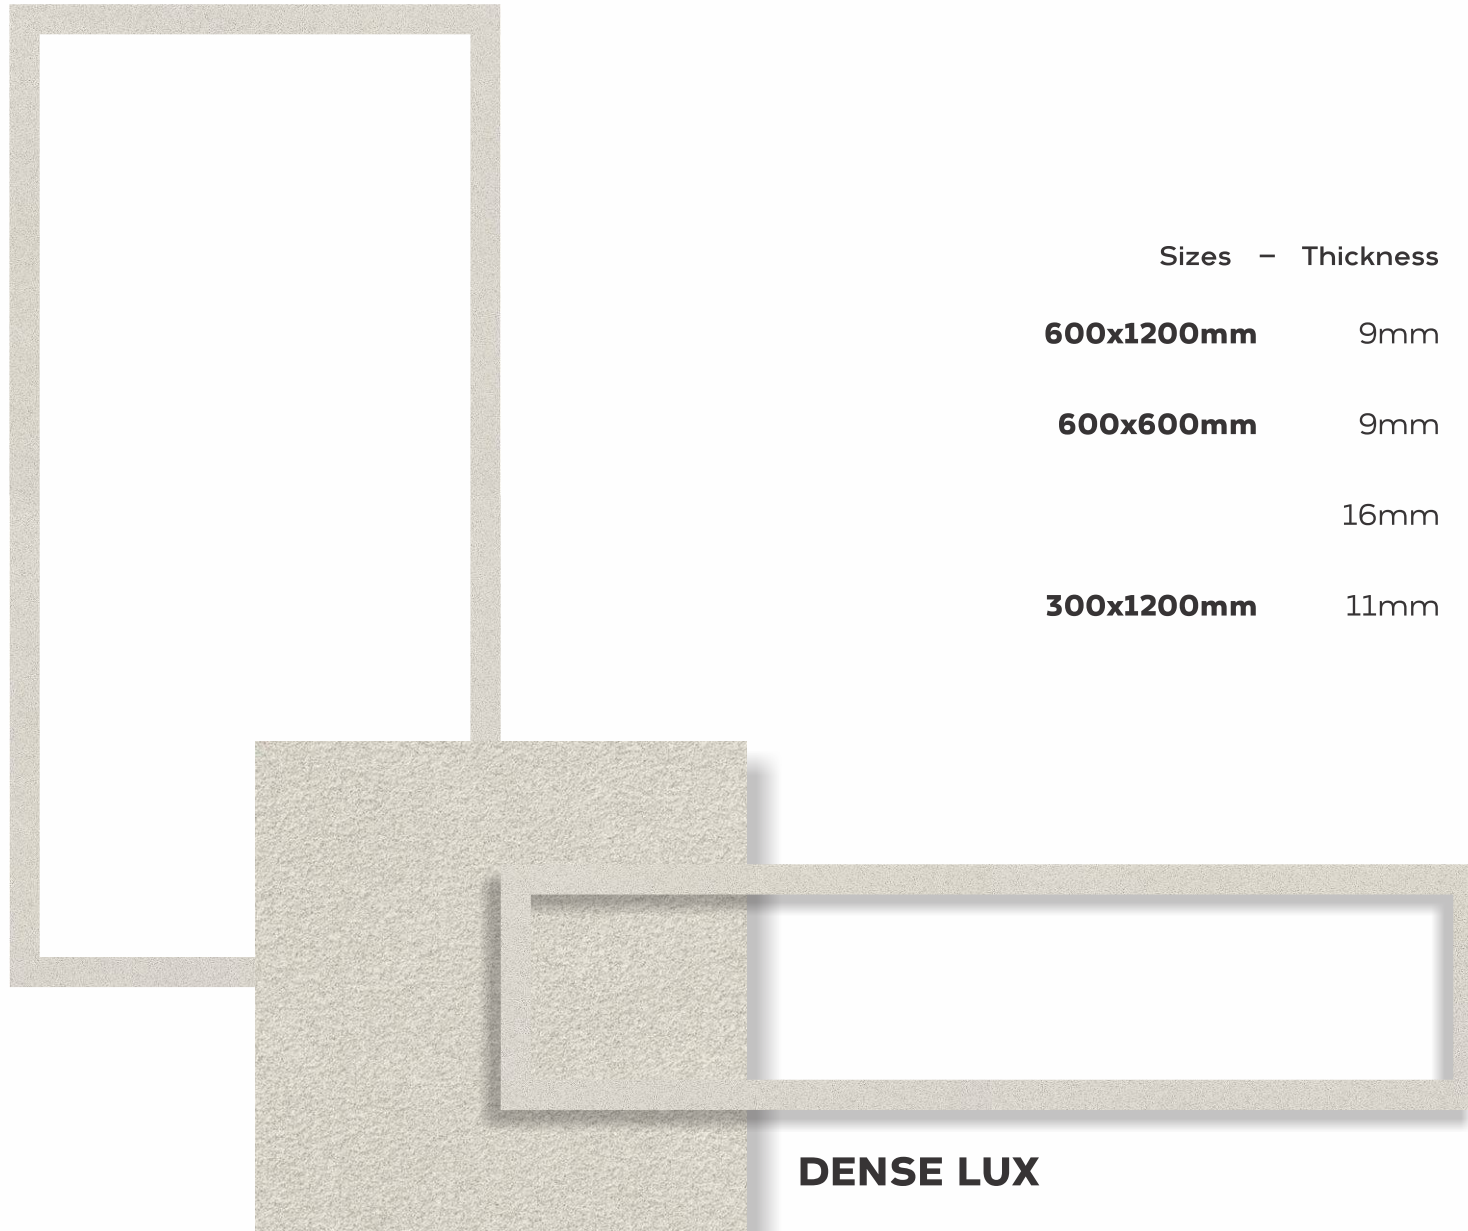

Sizes	Thickness
600x1200mm	9mm
600x600mm	9mm
	16mm
300x1200mm	11mm

Polish	Satin	Rustic
	●	
●	●	●
	●	●
	●	

Application