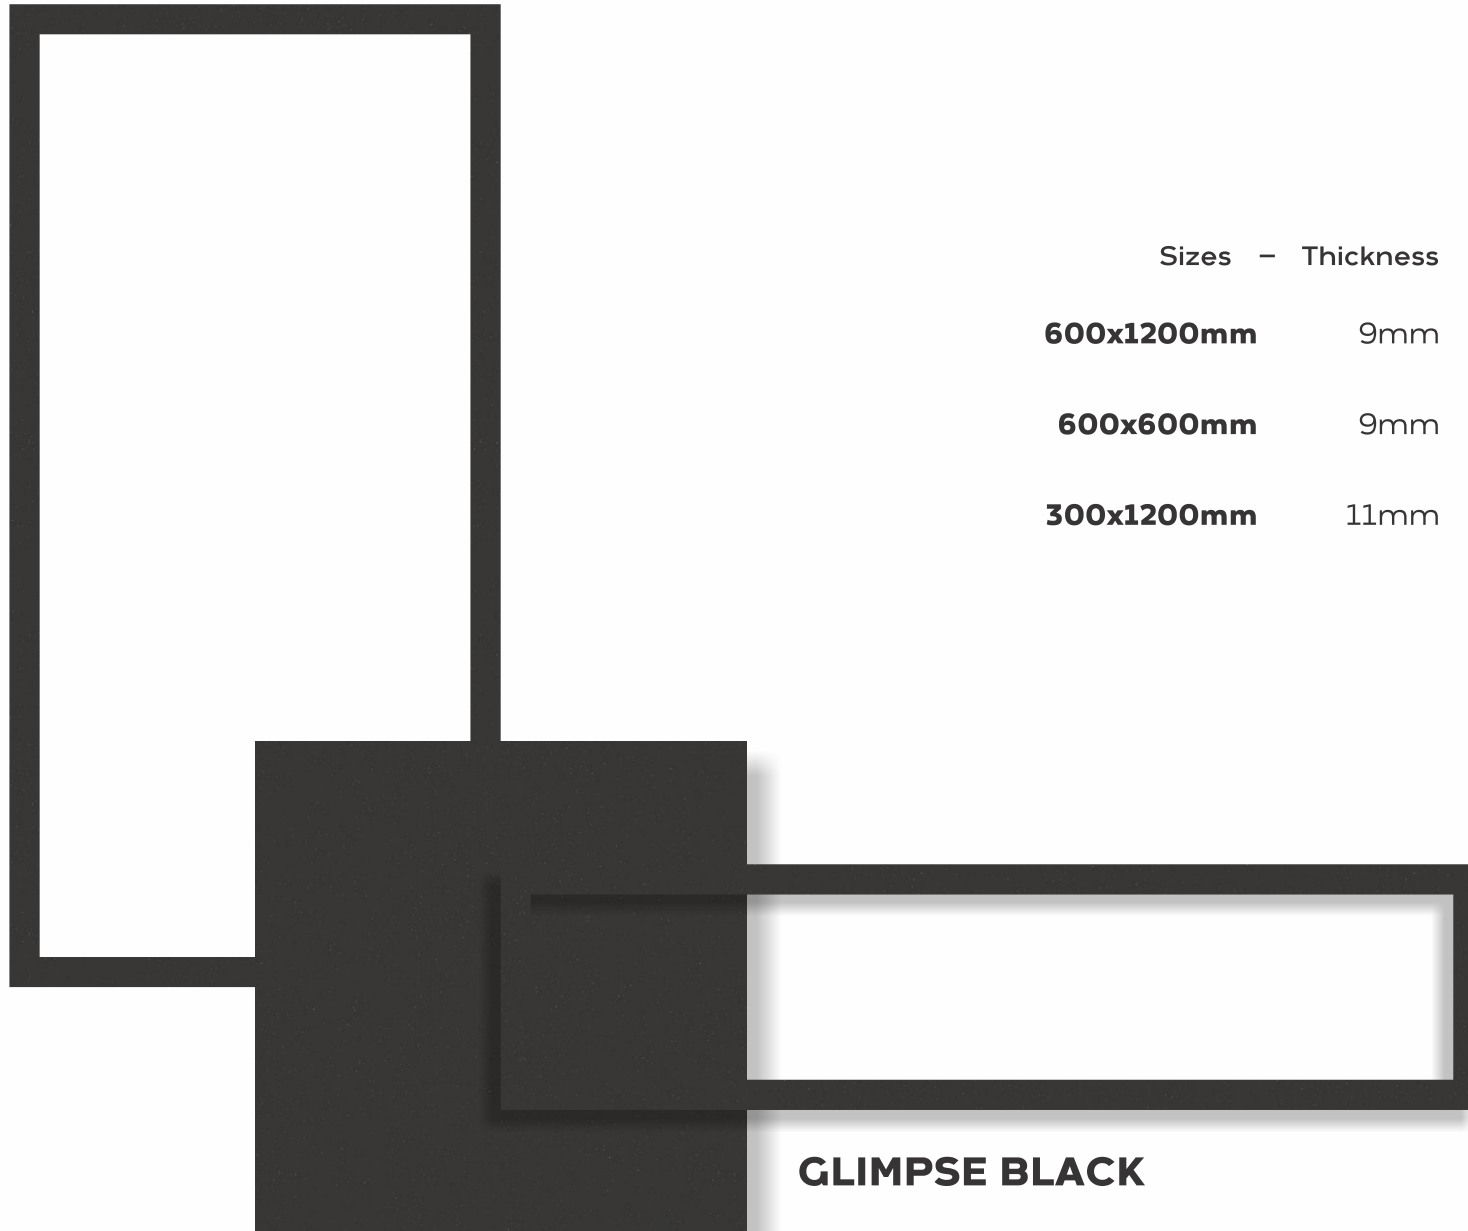

- Wall

- Floor

- Furniture
Tops

- Facade

- Terrace

GLIMPSE WHITE

Sizes	Thickness	Polish	Satin	Rustic
600x1200mm	9mm	●	●	
600x600mm	9mm	●	●	●
300x1200mm	11mm		●	

GLIMPSE BLACK

Application

GLIMPSE BLACK

FLOAT SERIES

FULL
BODY
TILES

Tranquil
creation

600x1200mm
600x600mm

FLOAT CREMA

Sizes	Thickness	Polish	Satin	Rustic
600x1200mm	9mm		●	
600x600mm	9mm		●	

Application

FLOAT CREMA

Sizes	Thickness	Polish	Satin	Rustic
600x1200mm	9mm		●	
600x600mm	9mm		●	

FLOAT MUSHROOM

Application

FLOAT MUSHROOM

FLOAT GREY

Sizes	Thickness	Polish	Satin	Rustic
600x1200mm	9mm		●	
600x600mm	9mm		●	

Application

SLATE NERO

SLATE NERO

Sizes	Thickness	Polish	Satin	Rustic
600x1200mm	9mm		●	

Application

SLATE CREMA

SLATE CREMA

NOVAC CERAMIC LLP