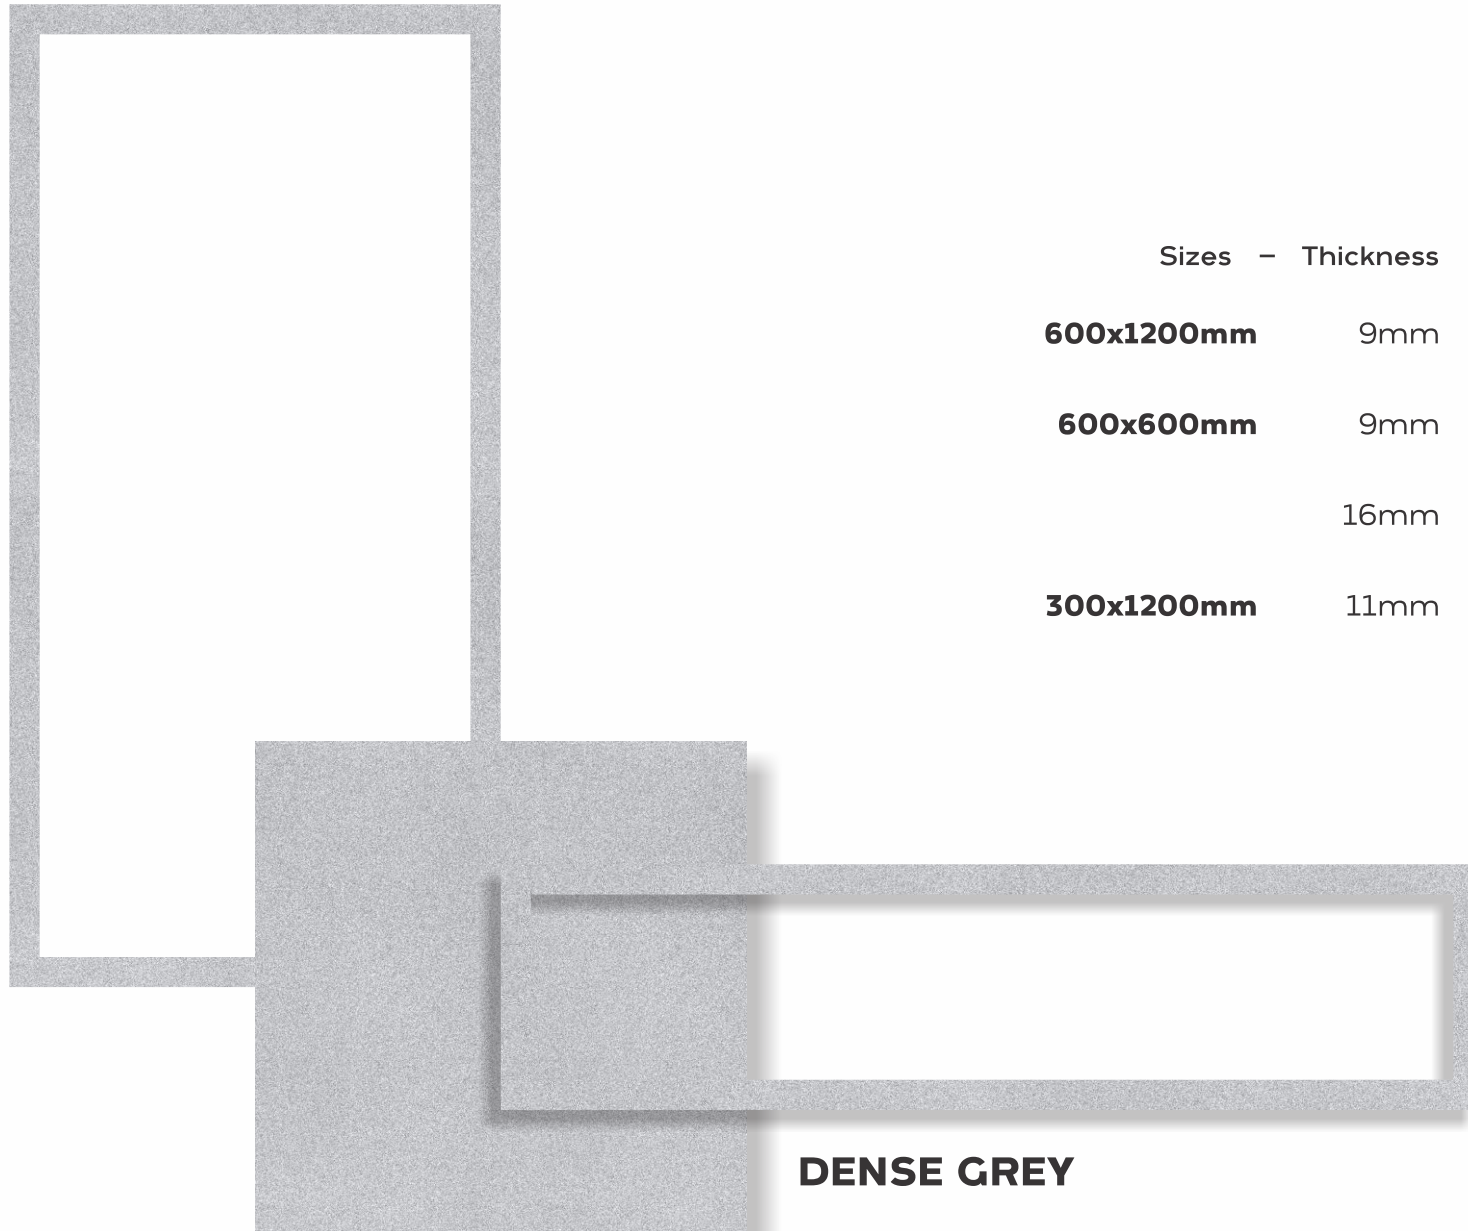

NOVAC

CERAMIC

Committed to Quality

MEET NATURE IN ITS
DIFFERENT **EXPRESSIONS**

**FULL
BODY
TILES**

600x1200mm
600x600mm
300x1200mm

www.novacceramic.com

○ — dense series

○ — mosaic series

○ — glimpse series

○ — float series

○ — slate series

DENSE SERIES

FULL
BODY
TILES

Adventurous
nature

600x1200mm
600x600mm
300x1200mm