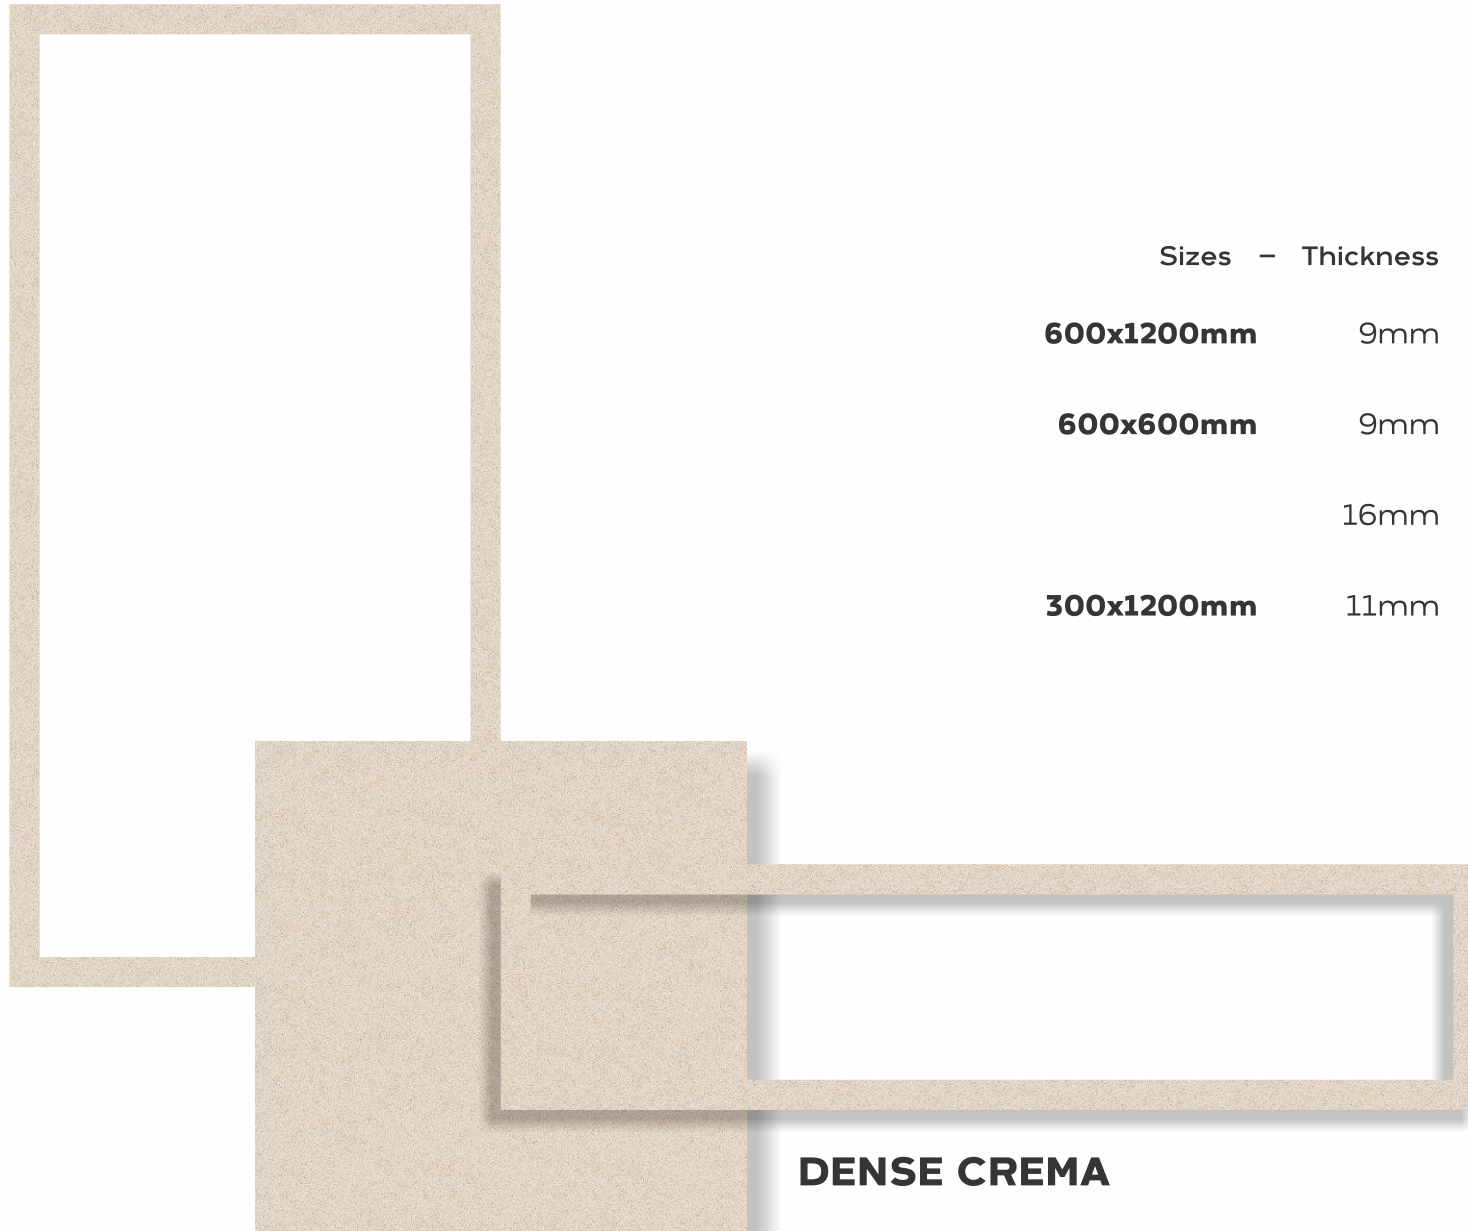

Sizes	Thickness
600x1200mm	9mm
600x600mm	9mm
	16mm
300x1200mm	11mm

Polish	Satin	Rustic
	●	
●	●	●
	●	●
	●	

DENSE CREMA

Application