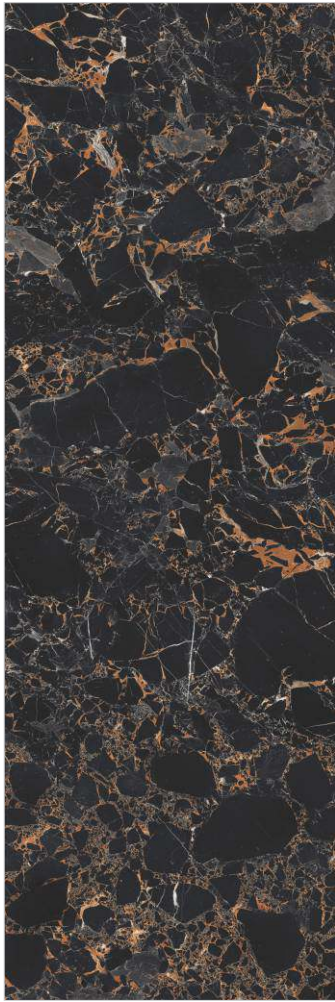

**THUNDER
BLACK**

SIZE - 800x2400mm

TYPOGOY - COLOR BODY

THICKNESS - 15mm

FINISH - GLOSSY