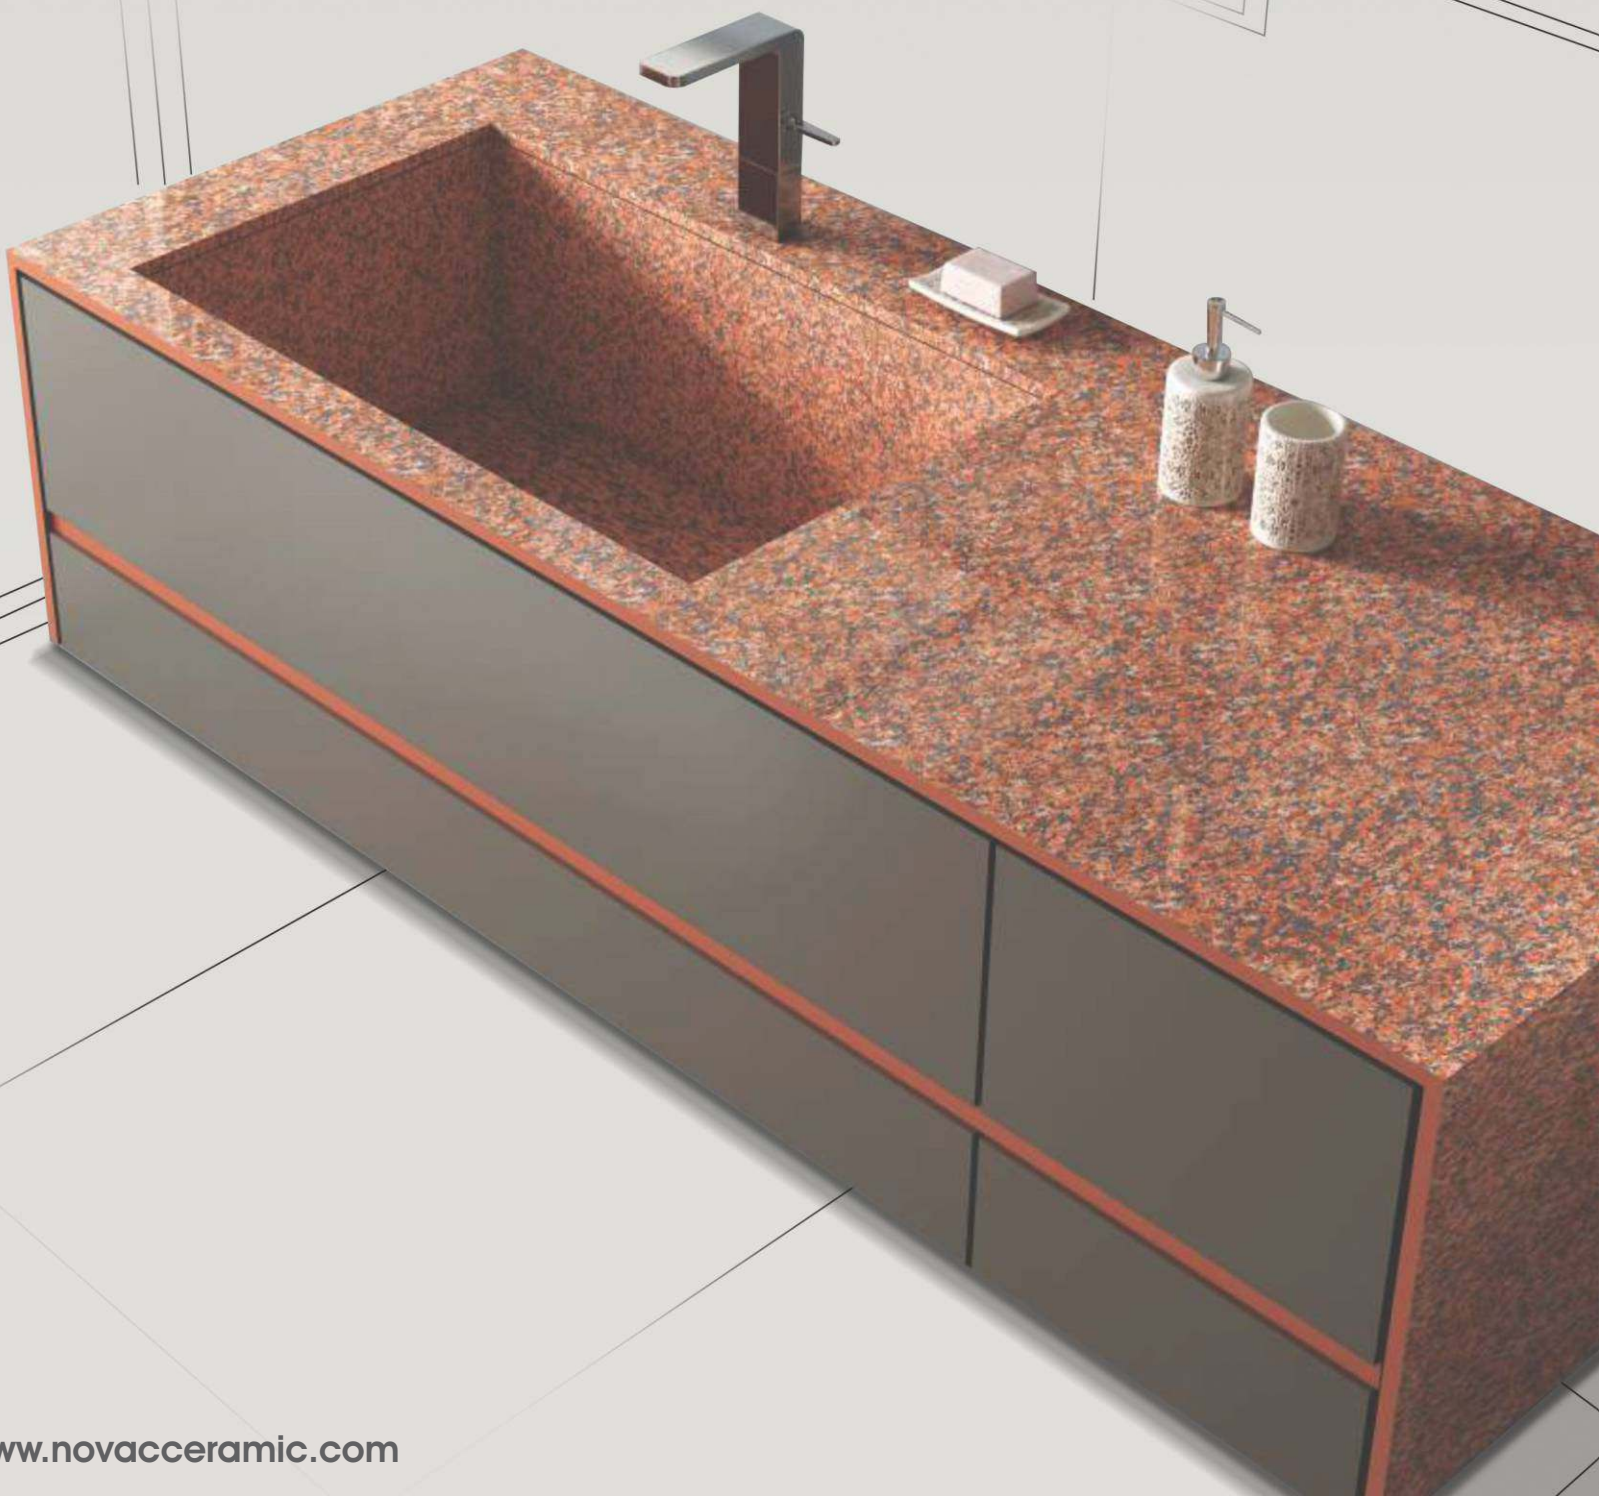

RED COLOR BODY

BOLD HUES
CREATE SPACES
WITH A STRONG
PERSONALITY