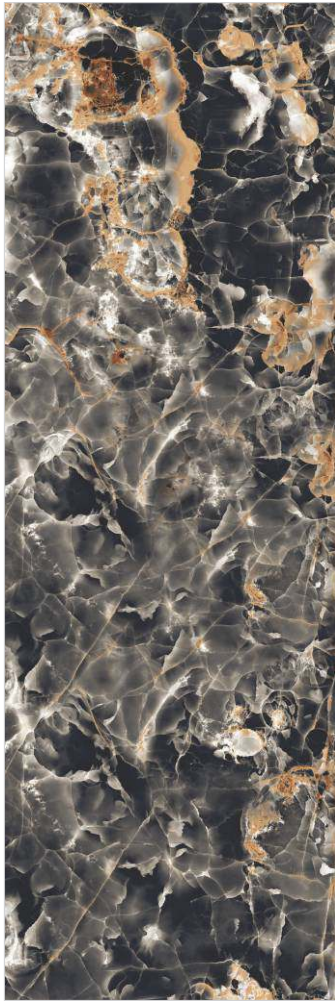

**BRESSA
BLACK**

SIZE - 800x2400mm

TYPOGOY - COLOR BODY

THICKNESS - 15mm

FINISH - GLOSSY