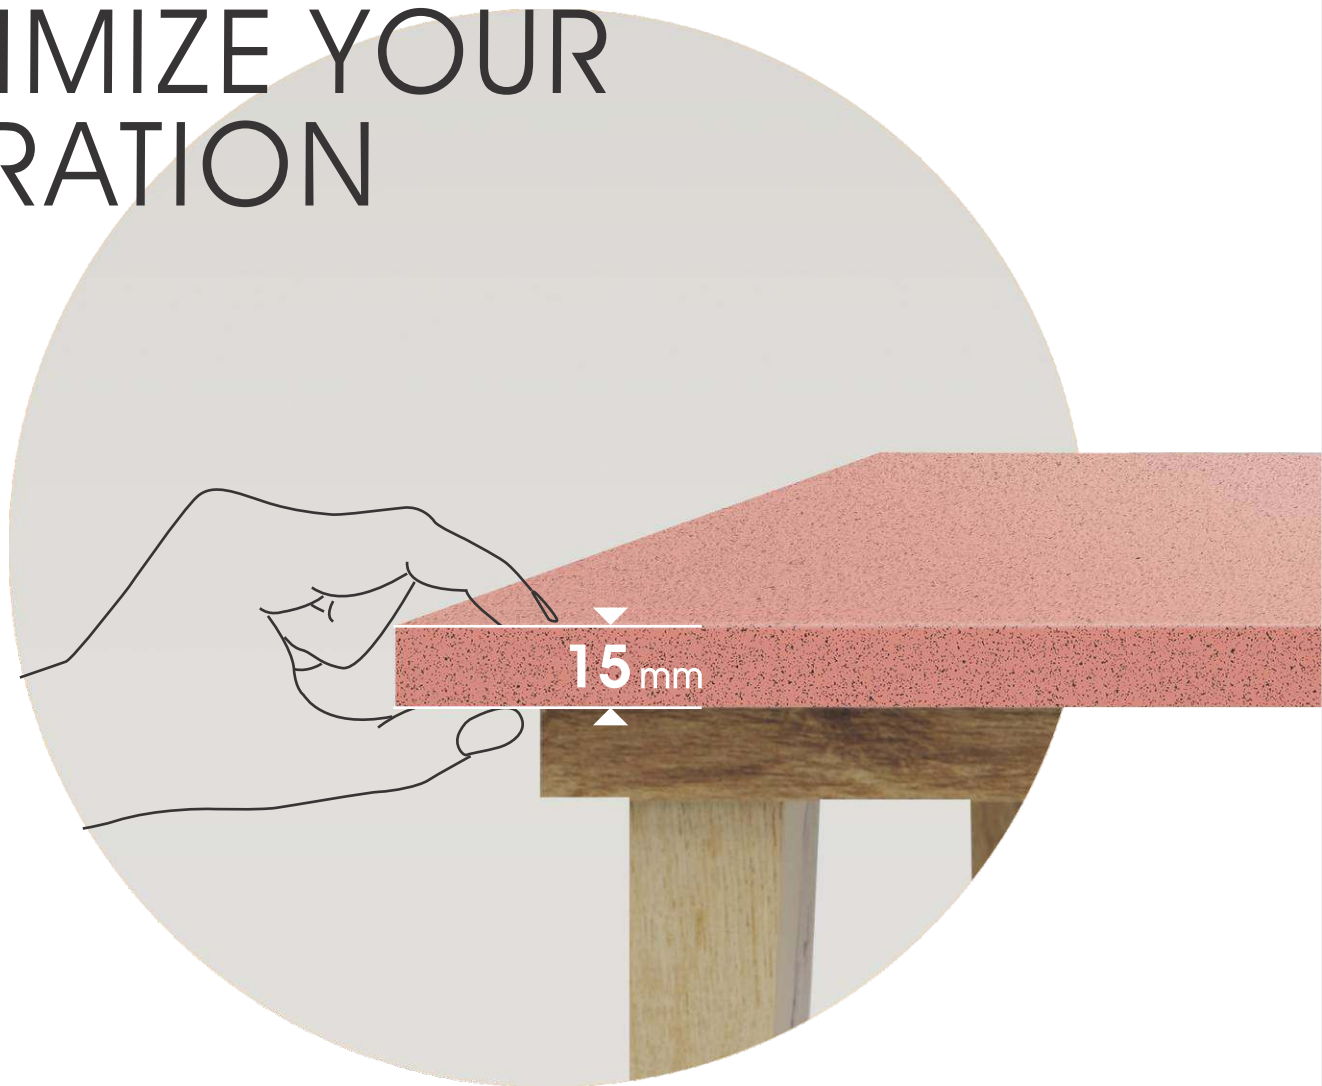

NOVAC
CERAMIC
Committed to Quality

800
X_{mm}
2400

FULL BODY
PORCELAIN TILES

MODERN INCEPTION FOR UNIQUE PEOPLE

The 800x2400mm fullbody tiles of the Our collection are crafted to become the ideal choice for urban architectural style with their grand size and exuberant style.

01 SIZE

PERFECT SIZE THAT MAXIMIZE YOUR ASPIRATION

FULLBODY
800x2400mm

Our Smart Solid Surface is so innovative and versatile that they break down the barriers between surfaces for architecture and furnishing, between indoor and outdoor use. These tiles are not just the perfect size and modular formats for any flooring or wall, but also can dress everything, from the walls of a skyscraper to a garden table. With Our, the freedom to design grows, with solutions that were impossible until yesterday.