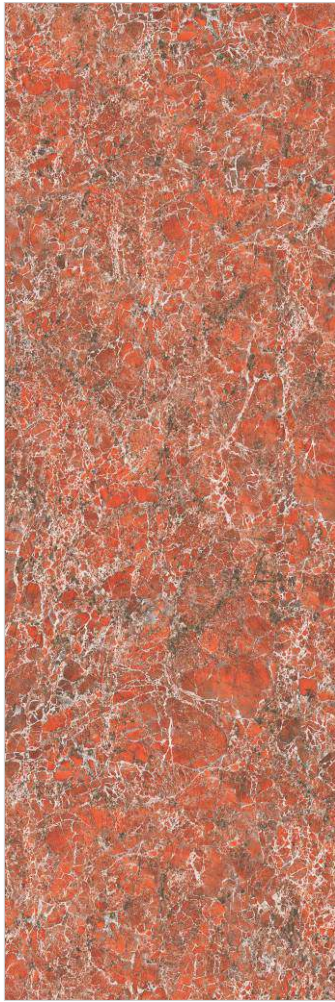

DYNATURKISH

<u>TYPOGOGY</u>	<u>THICKNESS</u>	<u>SIZE</u>	<u>FINISH</u>
COLOR BODY	15mm	800x2400mm	GLOSSY

RED COLOR BODY

BOLD HUES
CREATE SPACES
WITH A STRONG
PERSONALITY

**FIRE
EMPRA**

SIZE - 800x2400mm

TYPOGOY - COLOR BODY