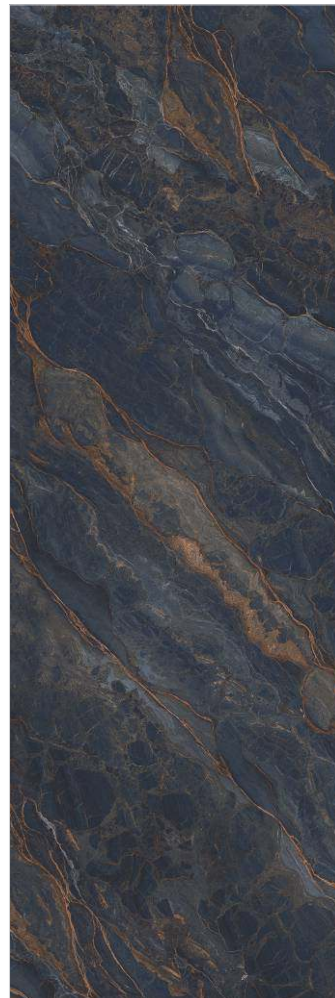

**MONET
BLACK**

SIZE - 800x2400mm

TYPOGOY - COLOR BODY

THICKNESS - 15mm

FINISH - GLOSSY

FACE 1

BEIGE COLOR BODY

TIMELESS DESIGN WITH A TRENDY FLAIR