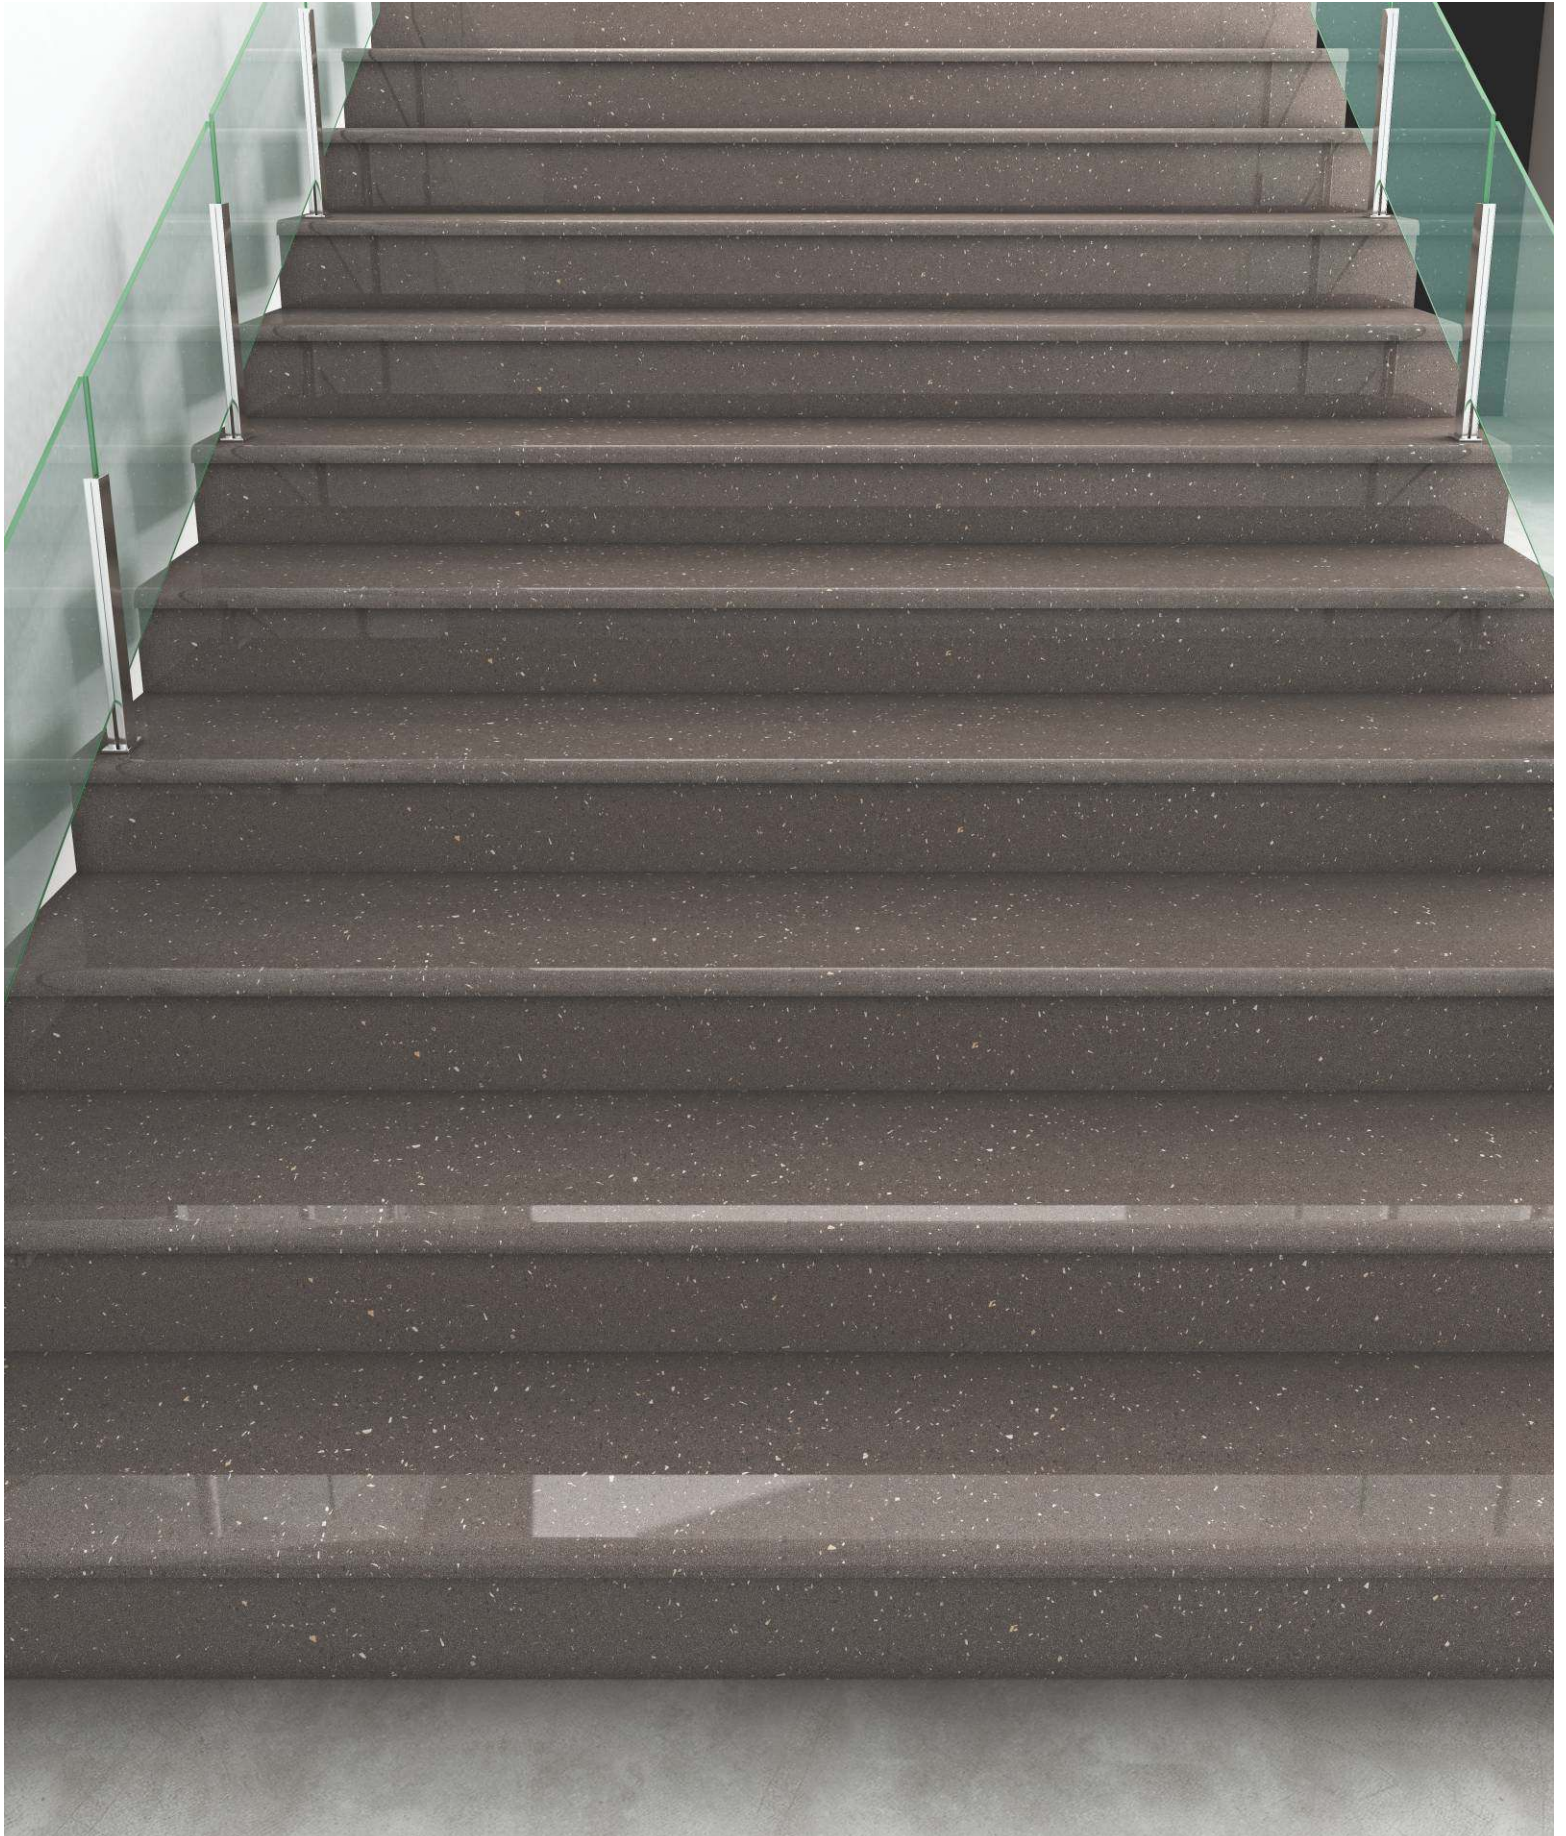

F E R R O C H I P S

<u>TYPOLOGY</u>	<u>THICKNESS</u>	<u>SIZE</u>	<u>FINISH</u>
FULLBODY	15mm	800x2400mm	GLOSSY