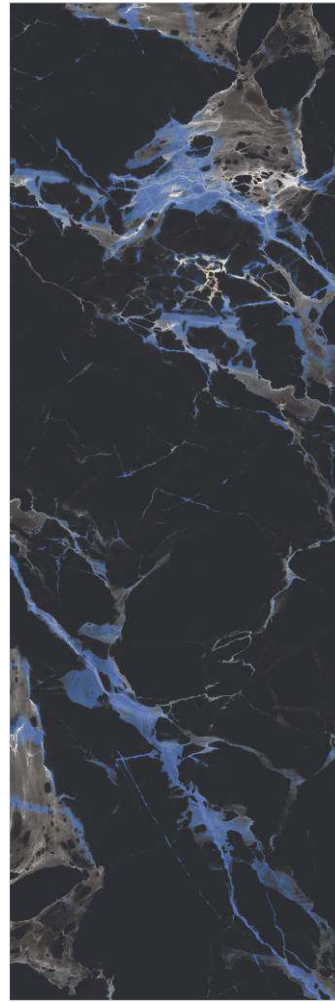

**OCEAN
BLUE**

SIZE - 800x2400mm

TYPOGOY - COLOR BODY

THICKNESS - 15mm

FINISH - GLOSSY

FACE 1