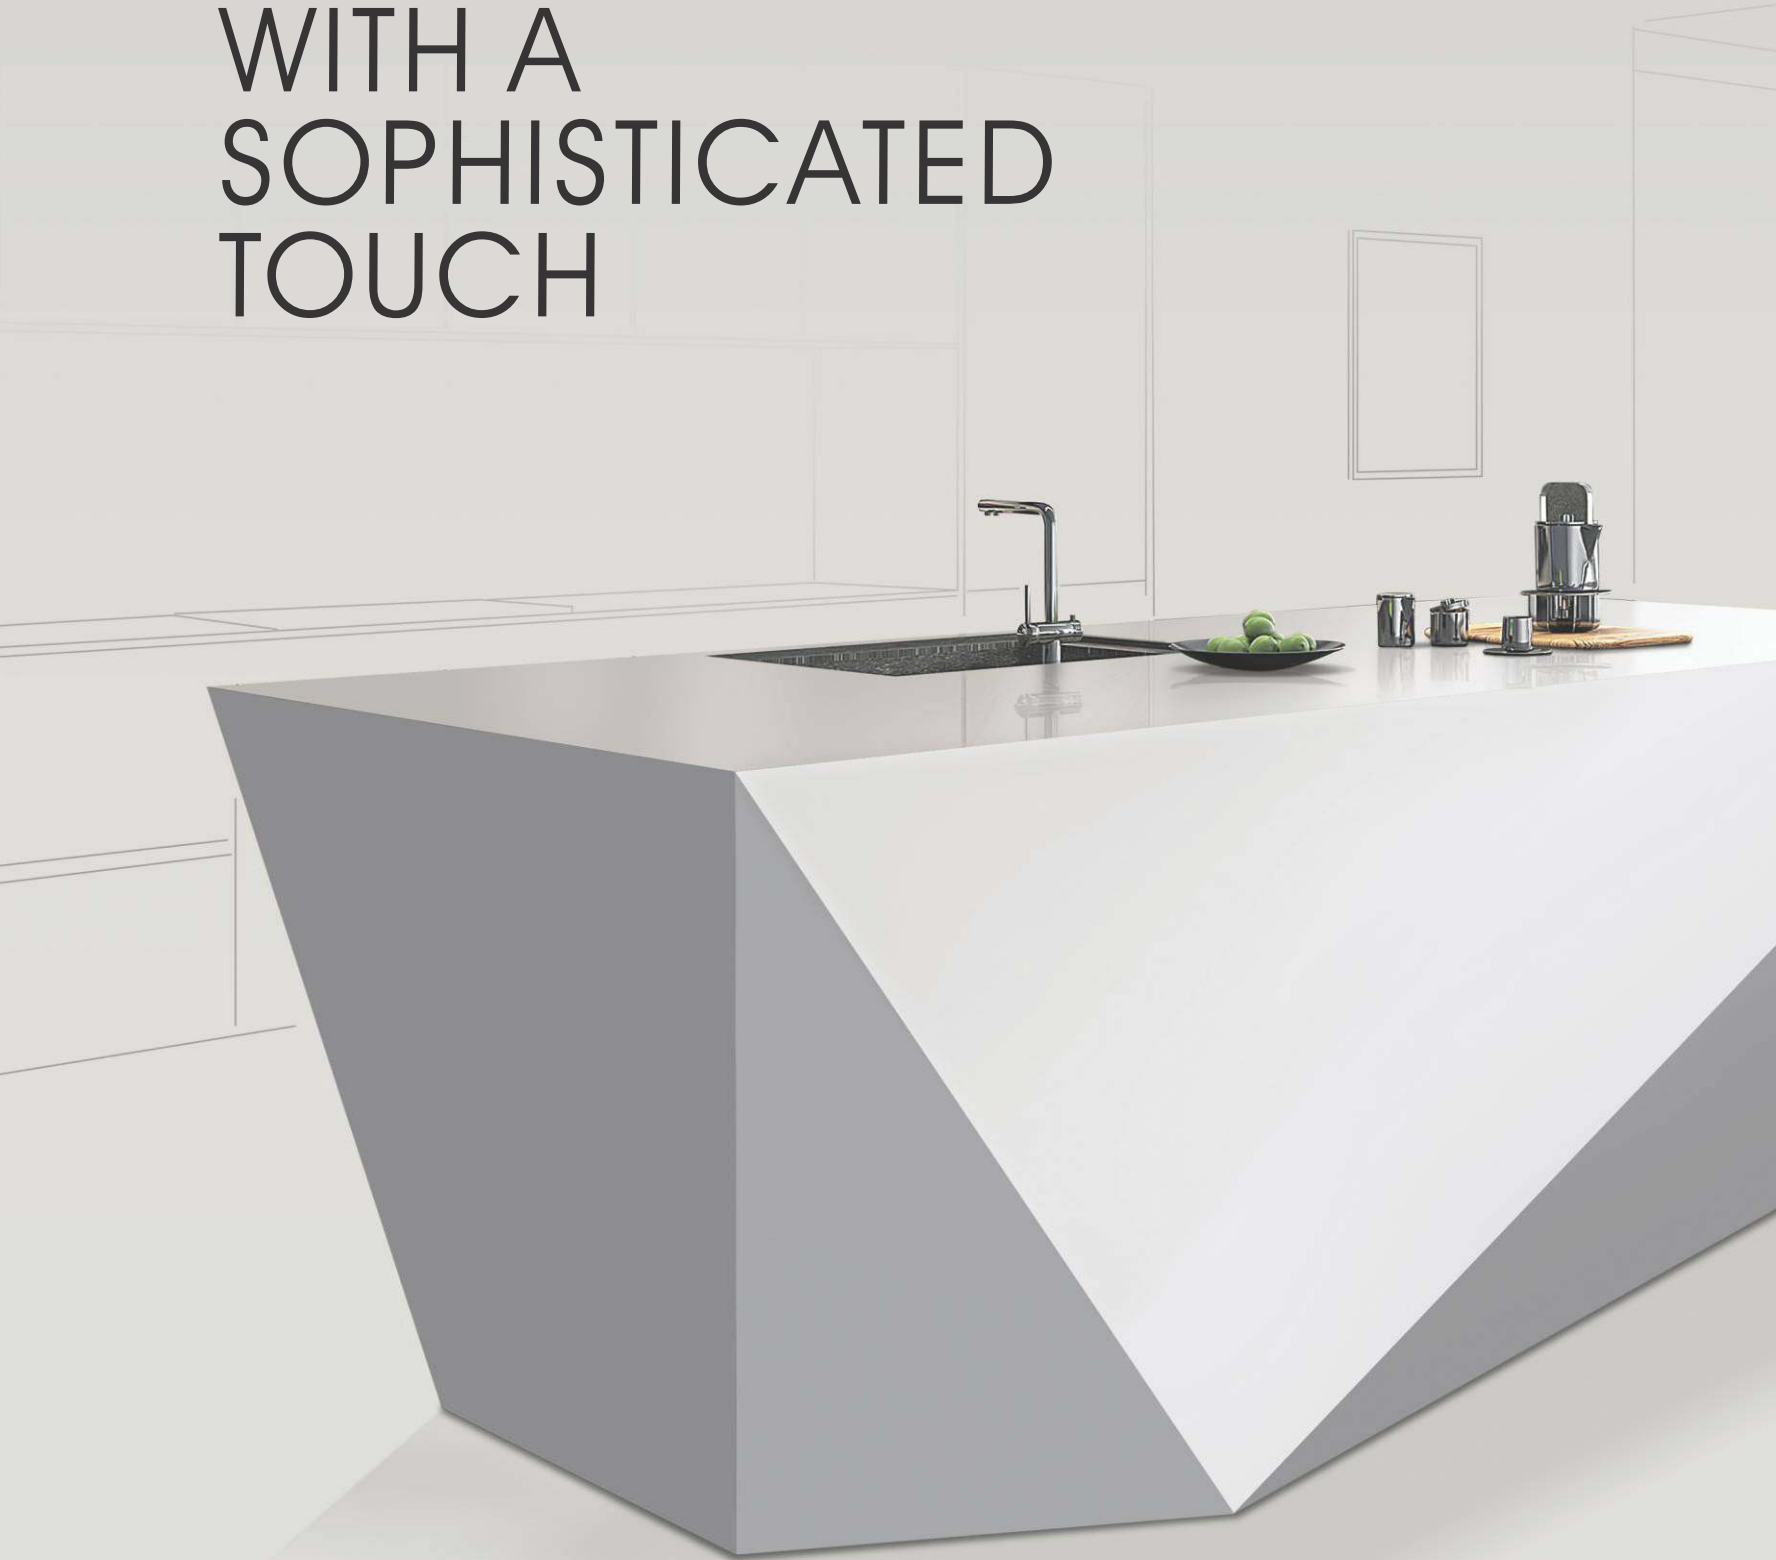

SIZE
800x2400mm

FINISH
CARVING

GLAZED BODY

AN AESTHETICAL APPEARANCE WITH A SOPHISTICATED TOUCH

**NANO
WHITE**

SIZE - 800x2400mm

TYPOGOGY - GLAZED BODY

THICKNESS - 15mm