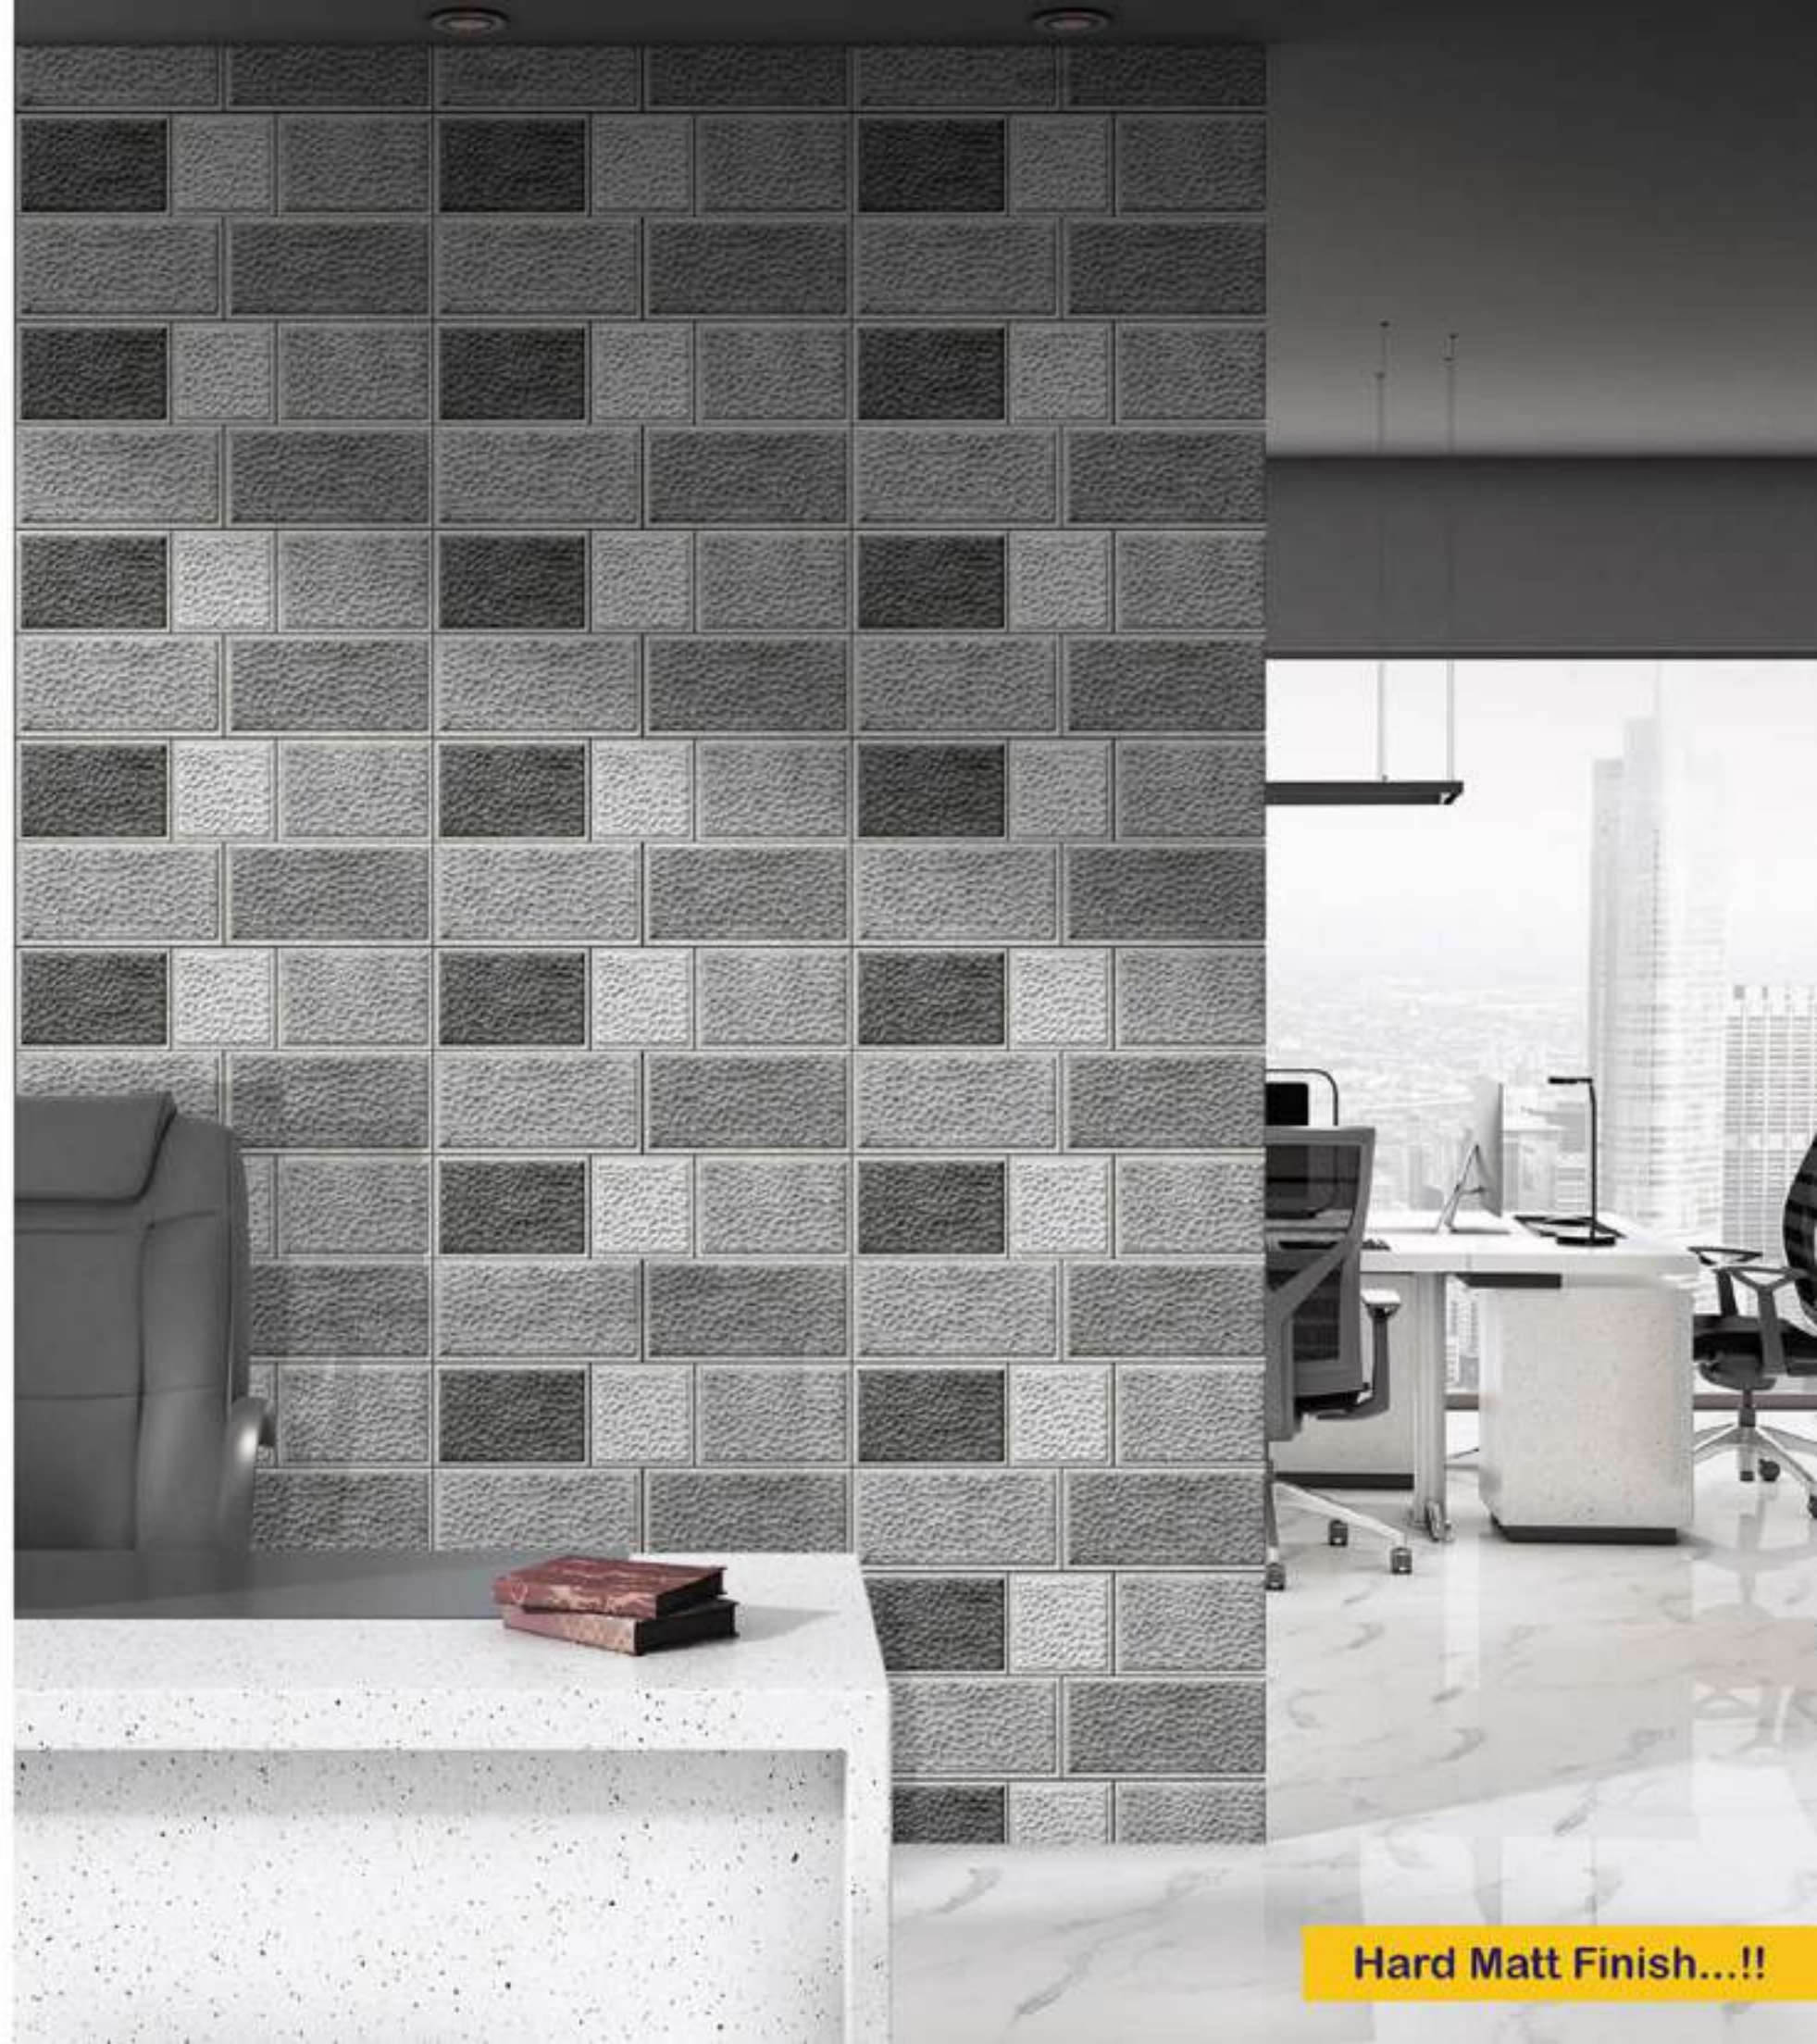

Hard Matt Finish...!!