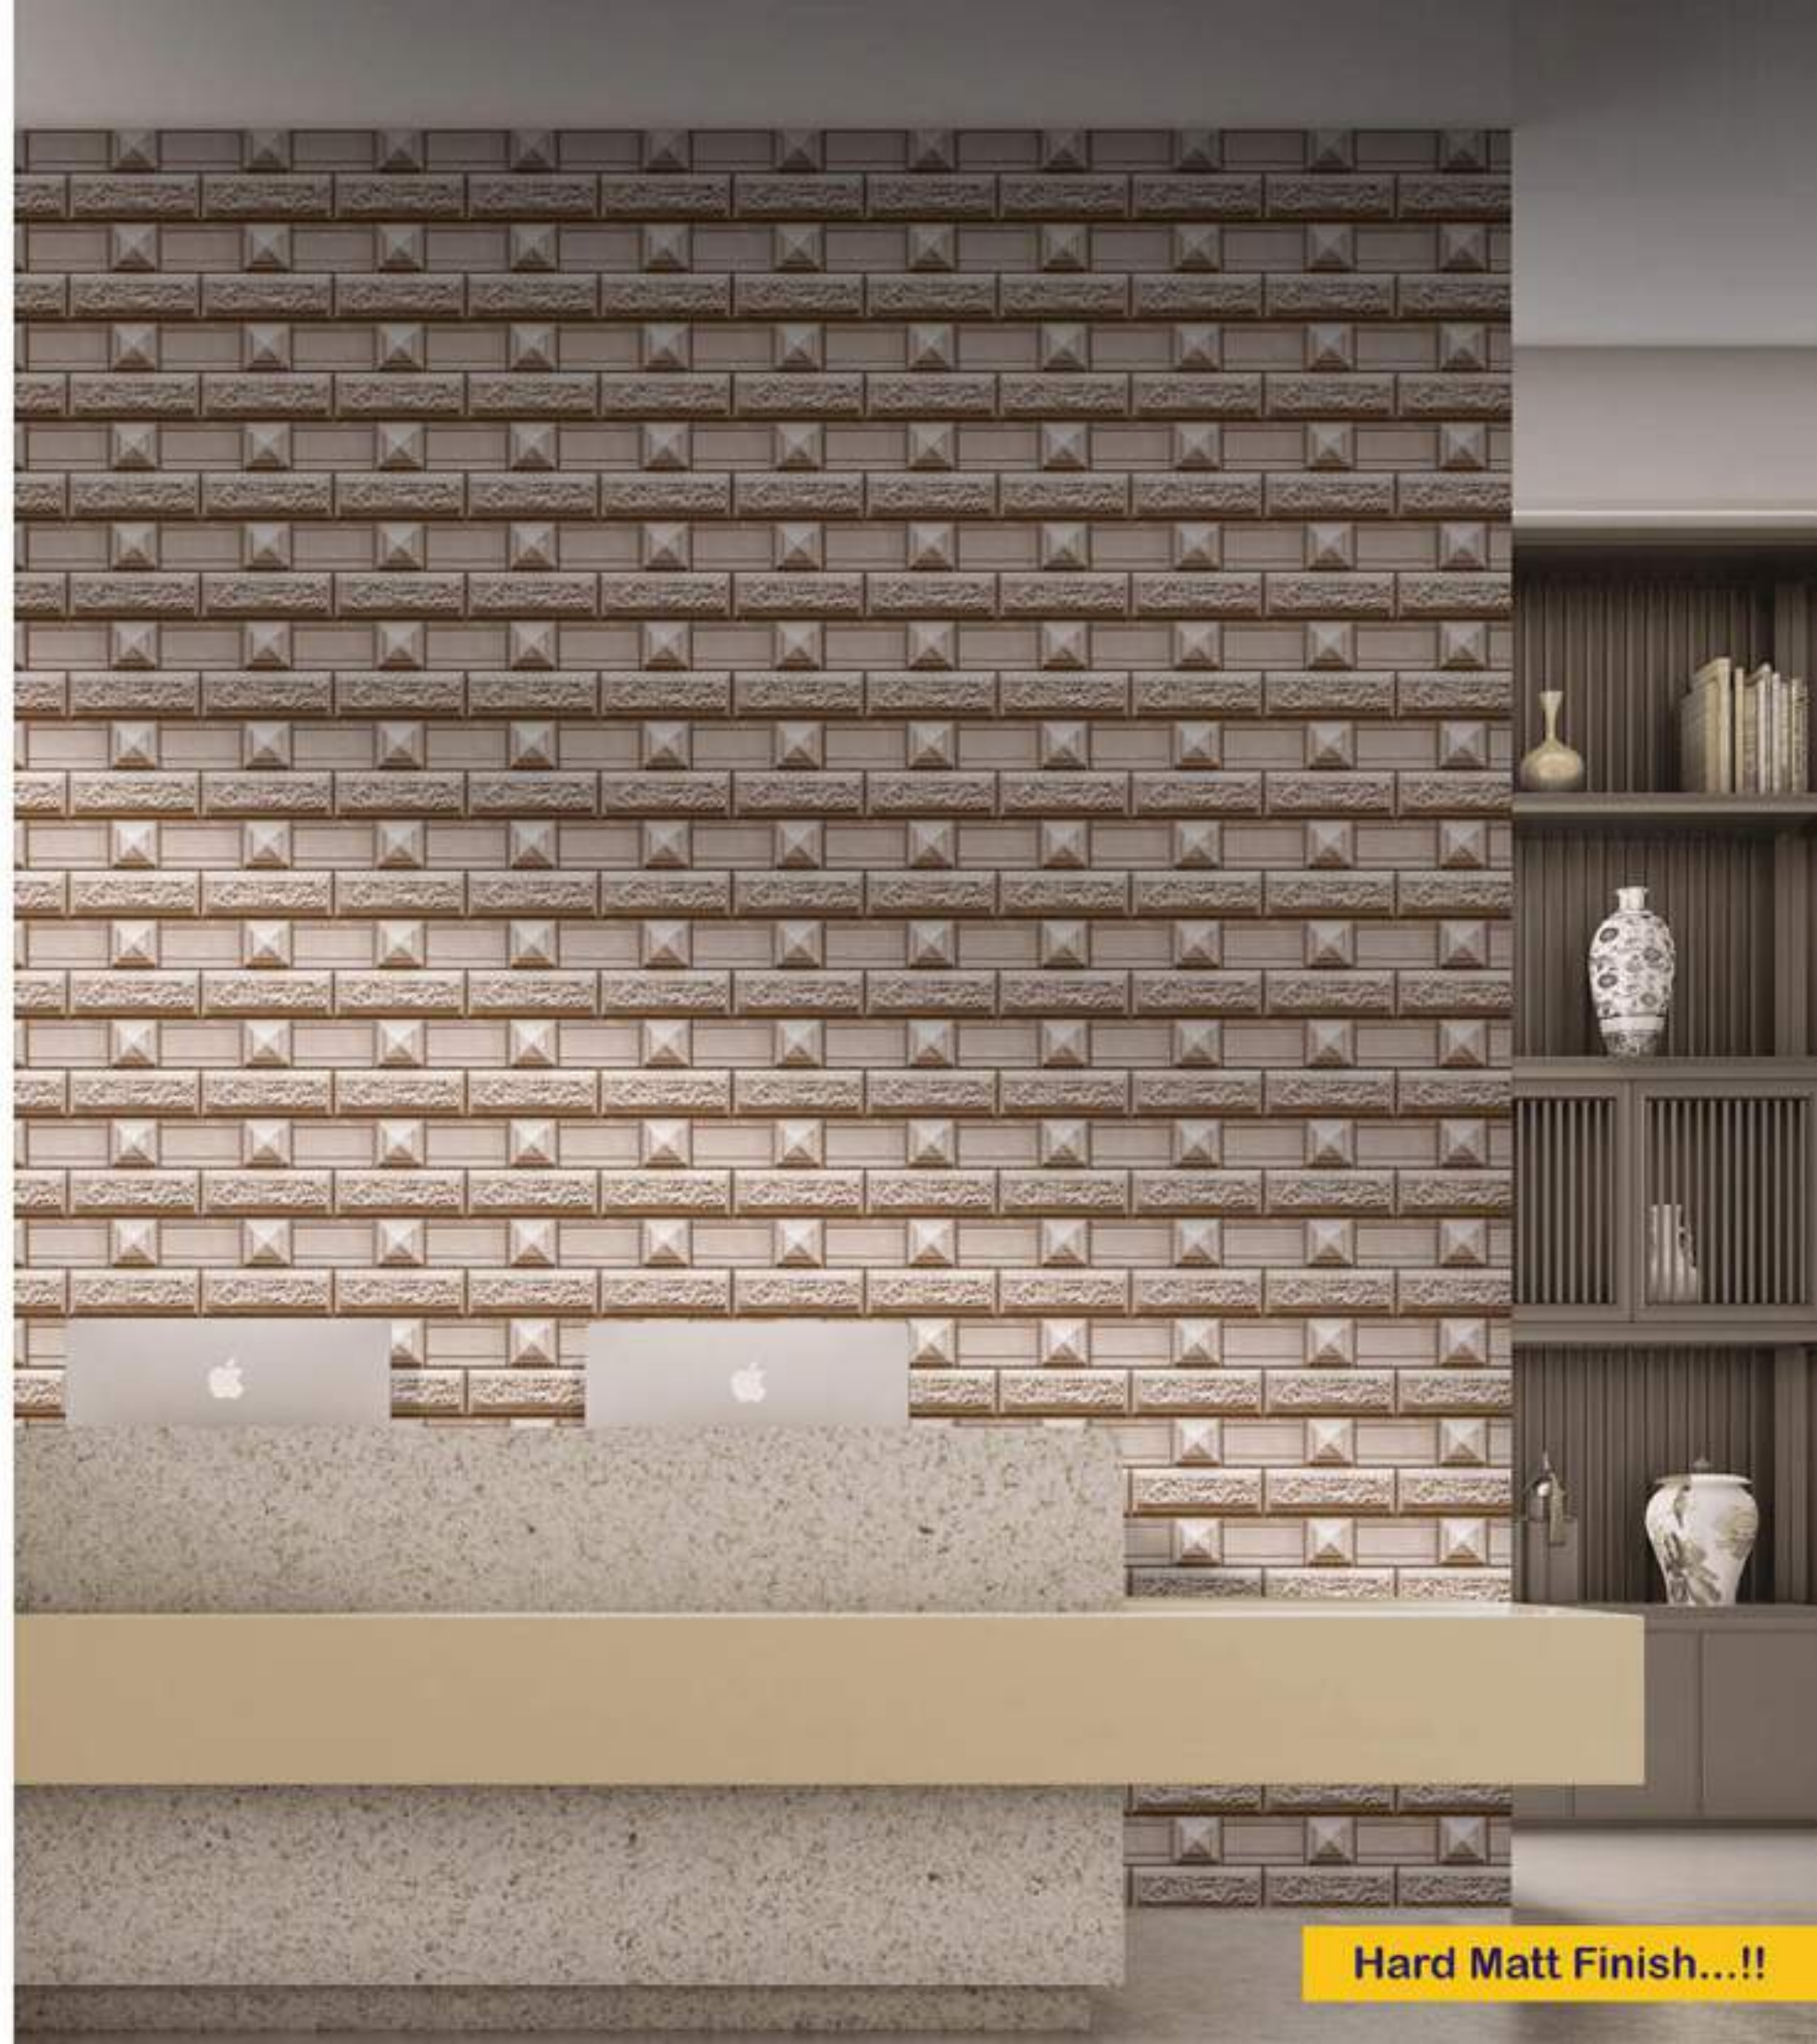

Hard Matt Finish...!!