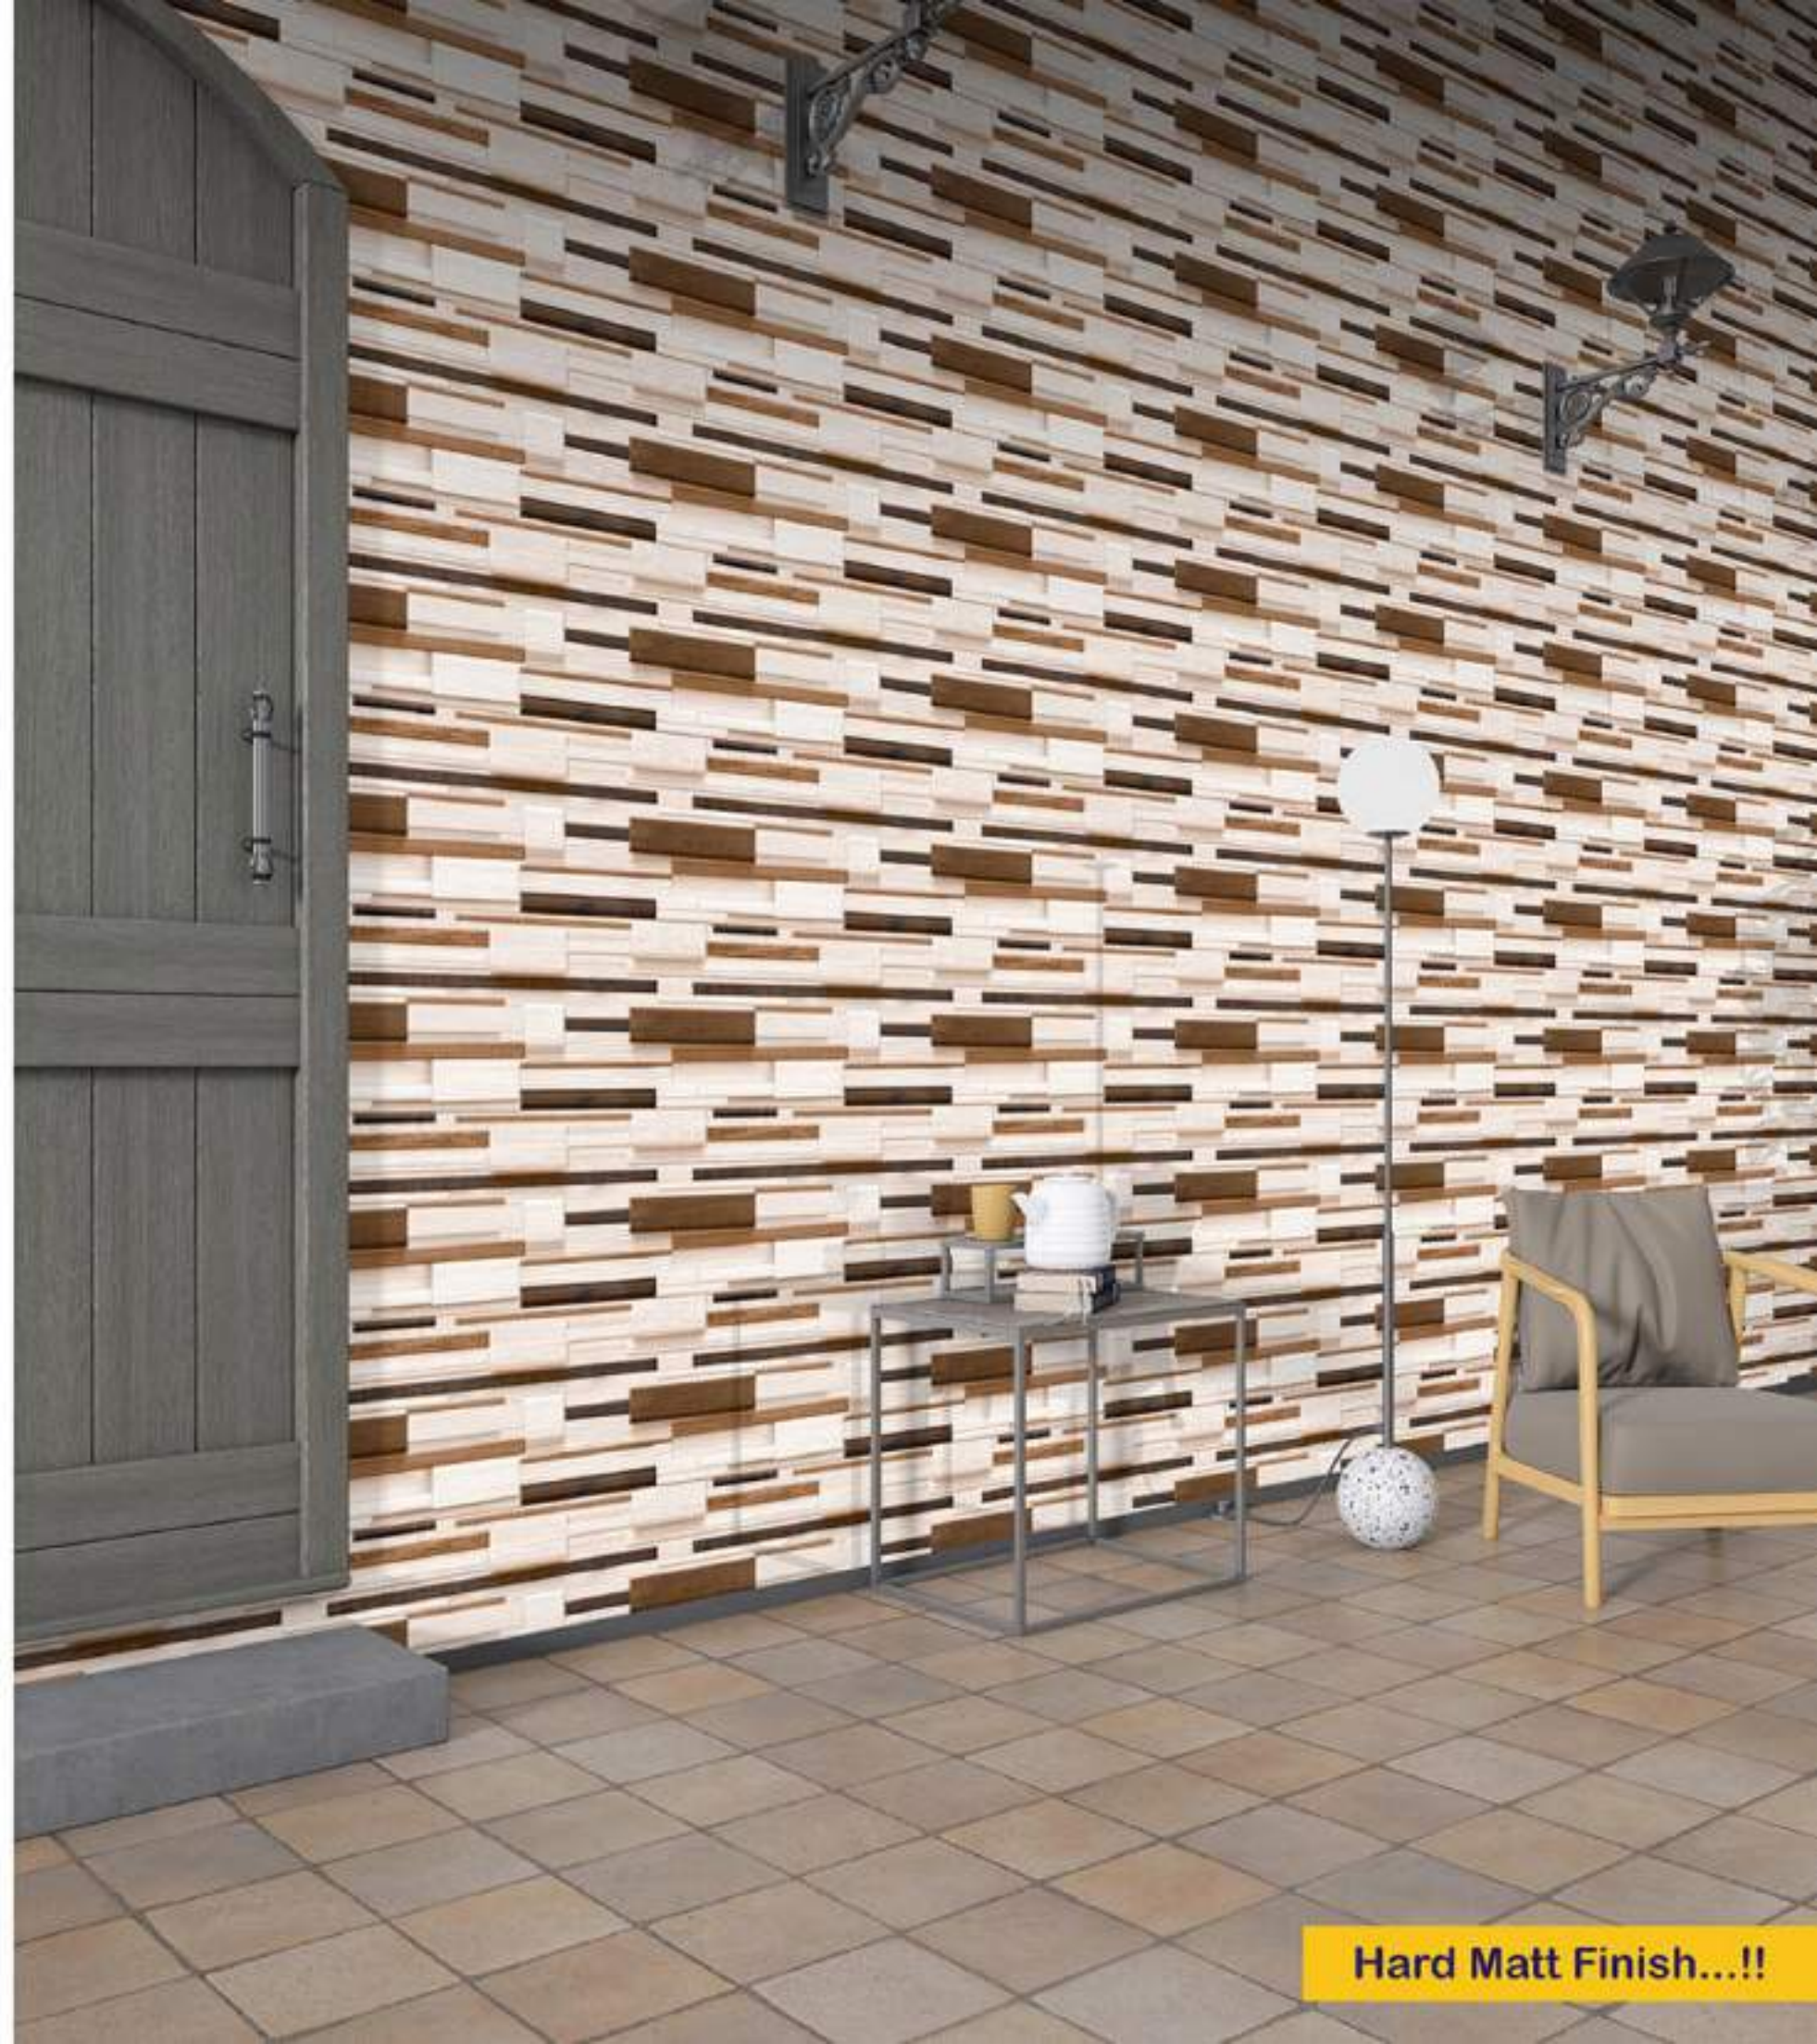

Hard Matt Finish...!!