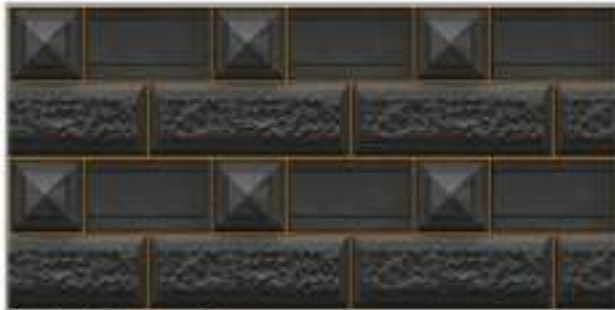

Jaipuri-Stone-06

www.novacceramic.com

WATERPROOF SURFACE

CHEMICAL RESISTANCE

FROST RESISTANCE

RESISTANCE TO FIRE