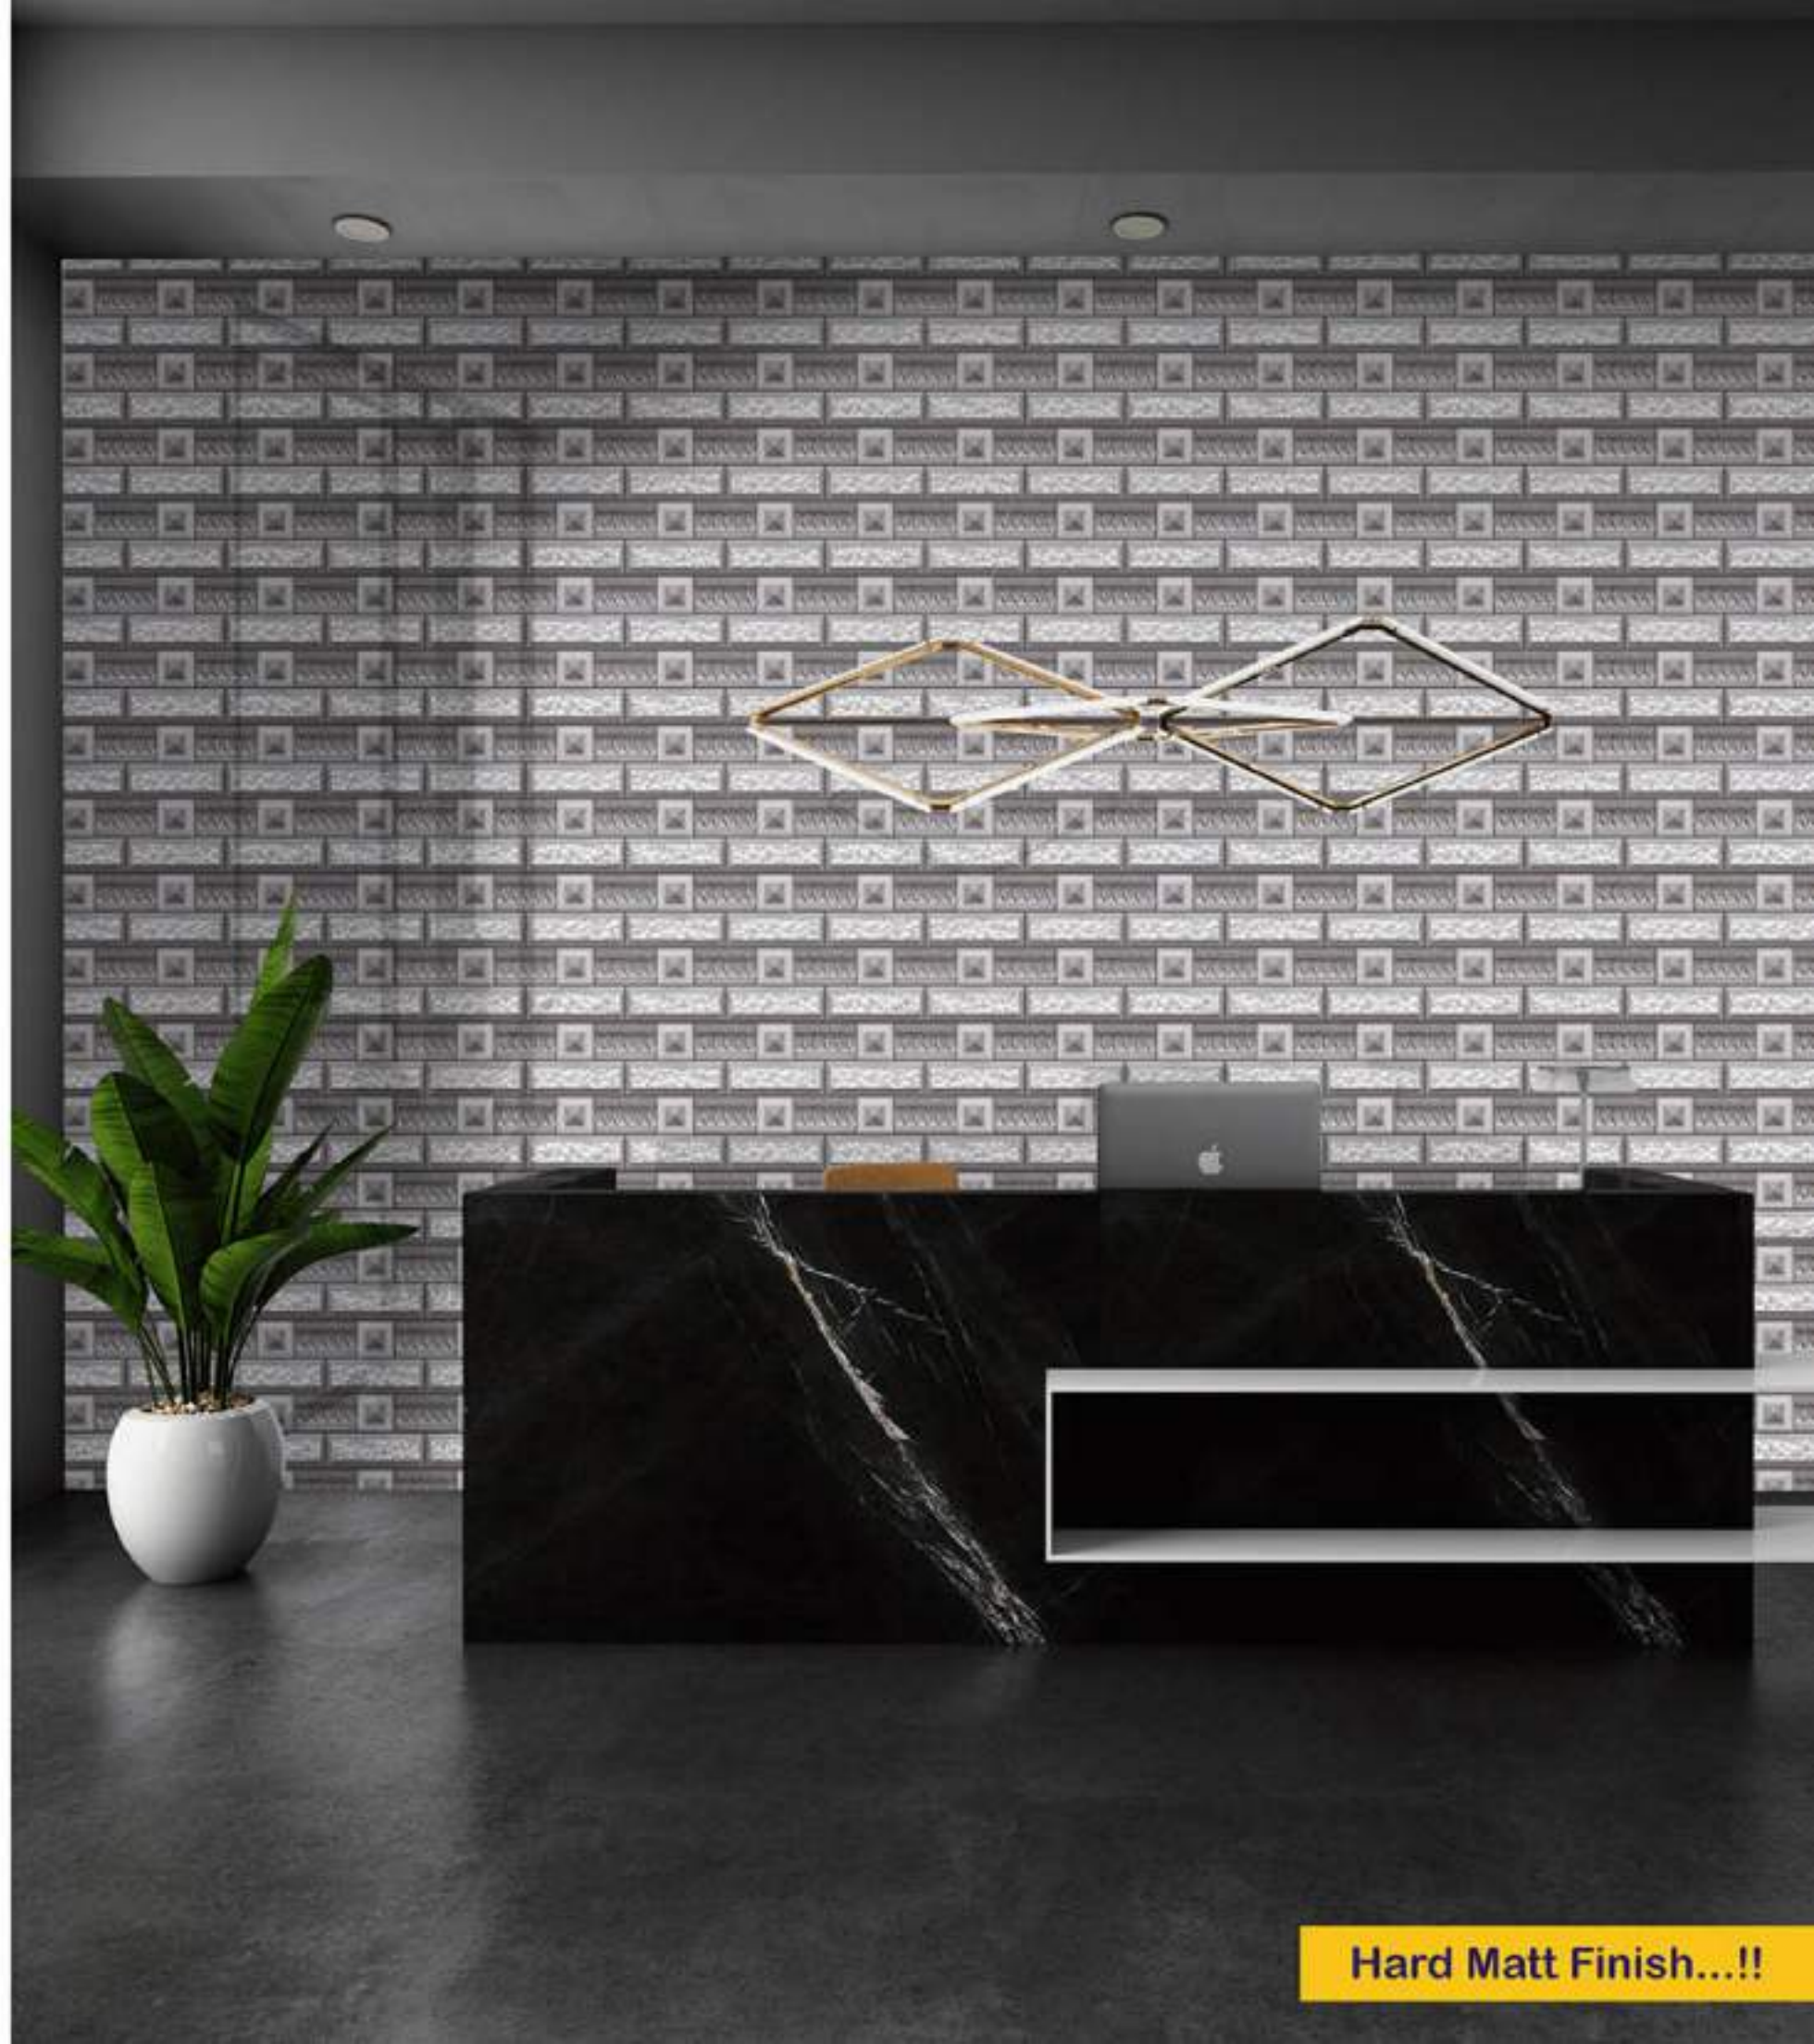

## WALL TILES 300X600 MM

Jaipuri-Stone-01-(Random)

Jaipuri-Stone-02

Jaipuri-Stone-03

[www.novacceramic.com](http://www.novacceramic.com)

Hard Matt Finish...!!