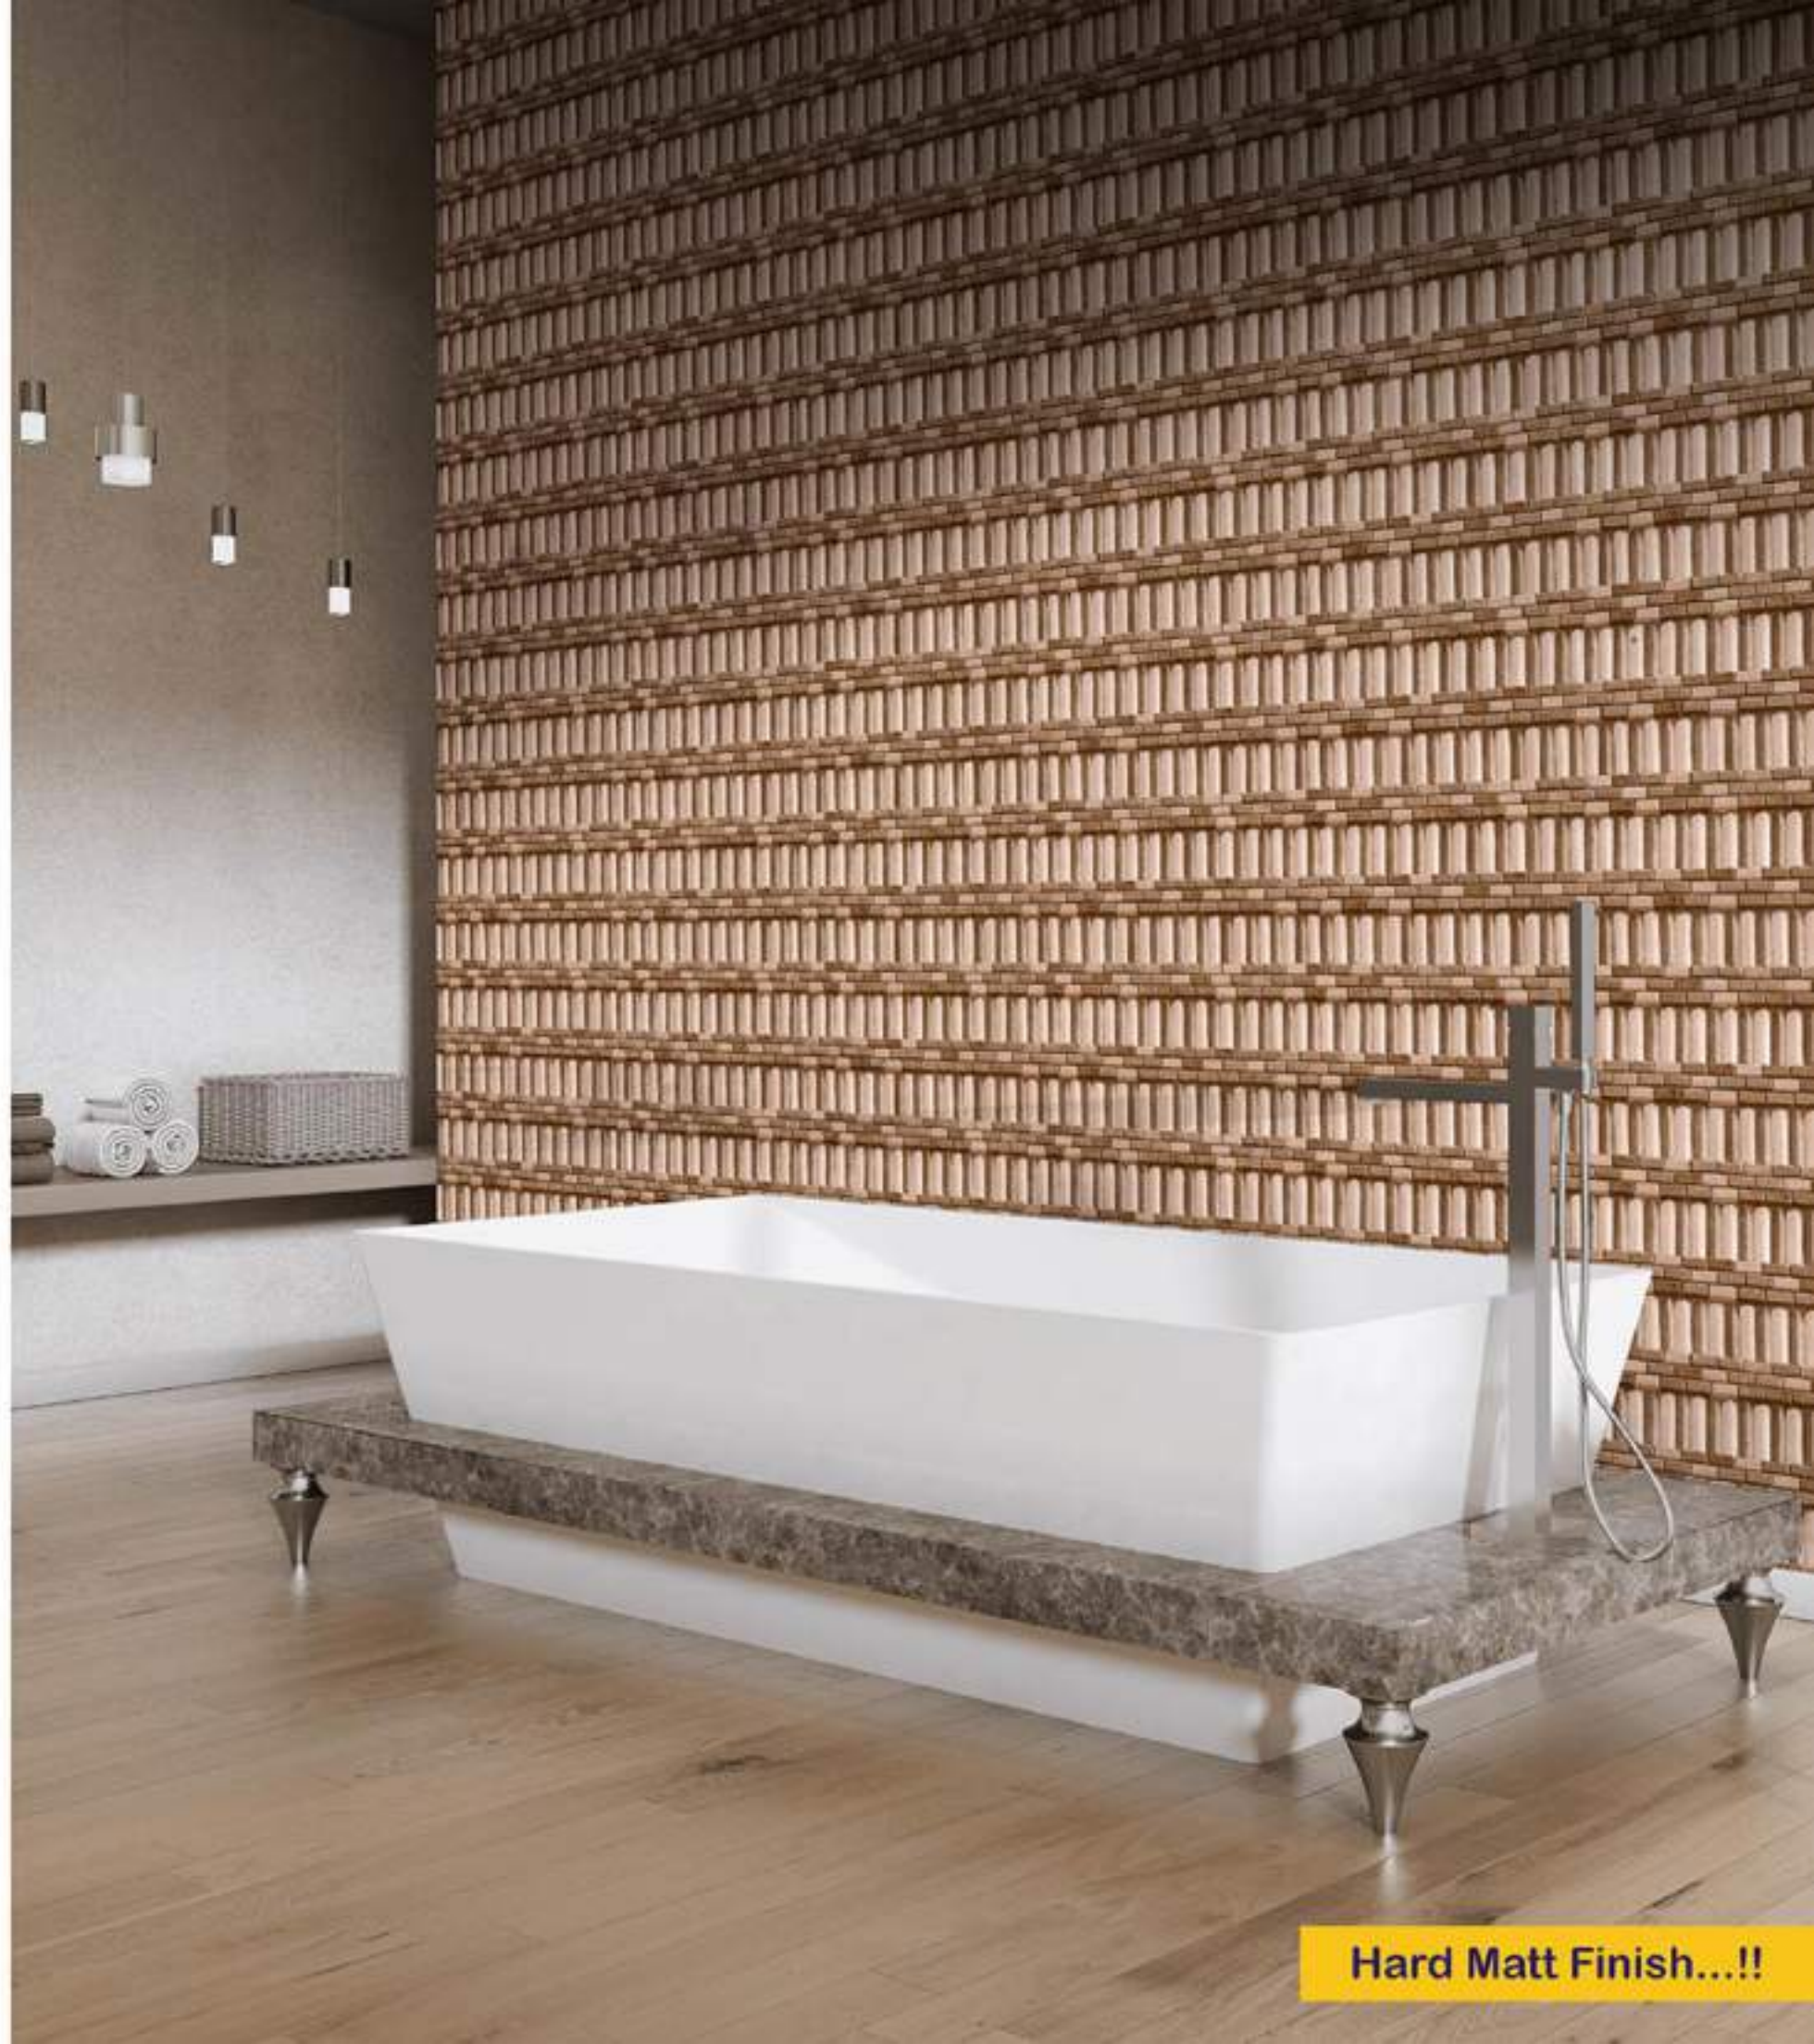

## WALL TILES 300X600 MM

Slide-brick-16

Slide-brick-17

Slide-brick-18

[www.novacceramic.com](http://www.novacceramic.com)

WATERPROOF SURFACE

CHEMICAL RESISTANCE

FROST RESISTANCE

RESISTANCE TO STAIN

**Hard Matt Finish...!!**