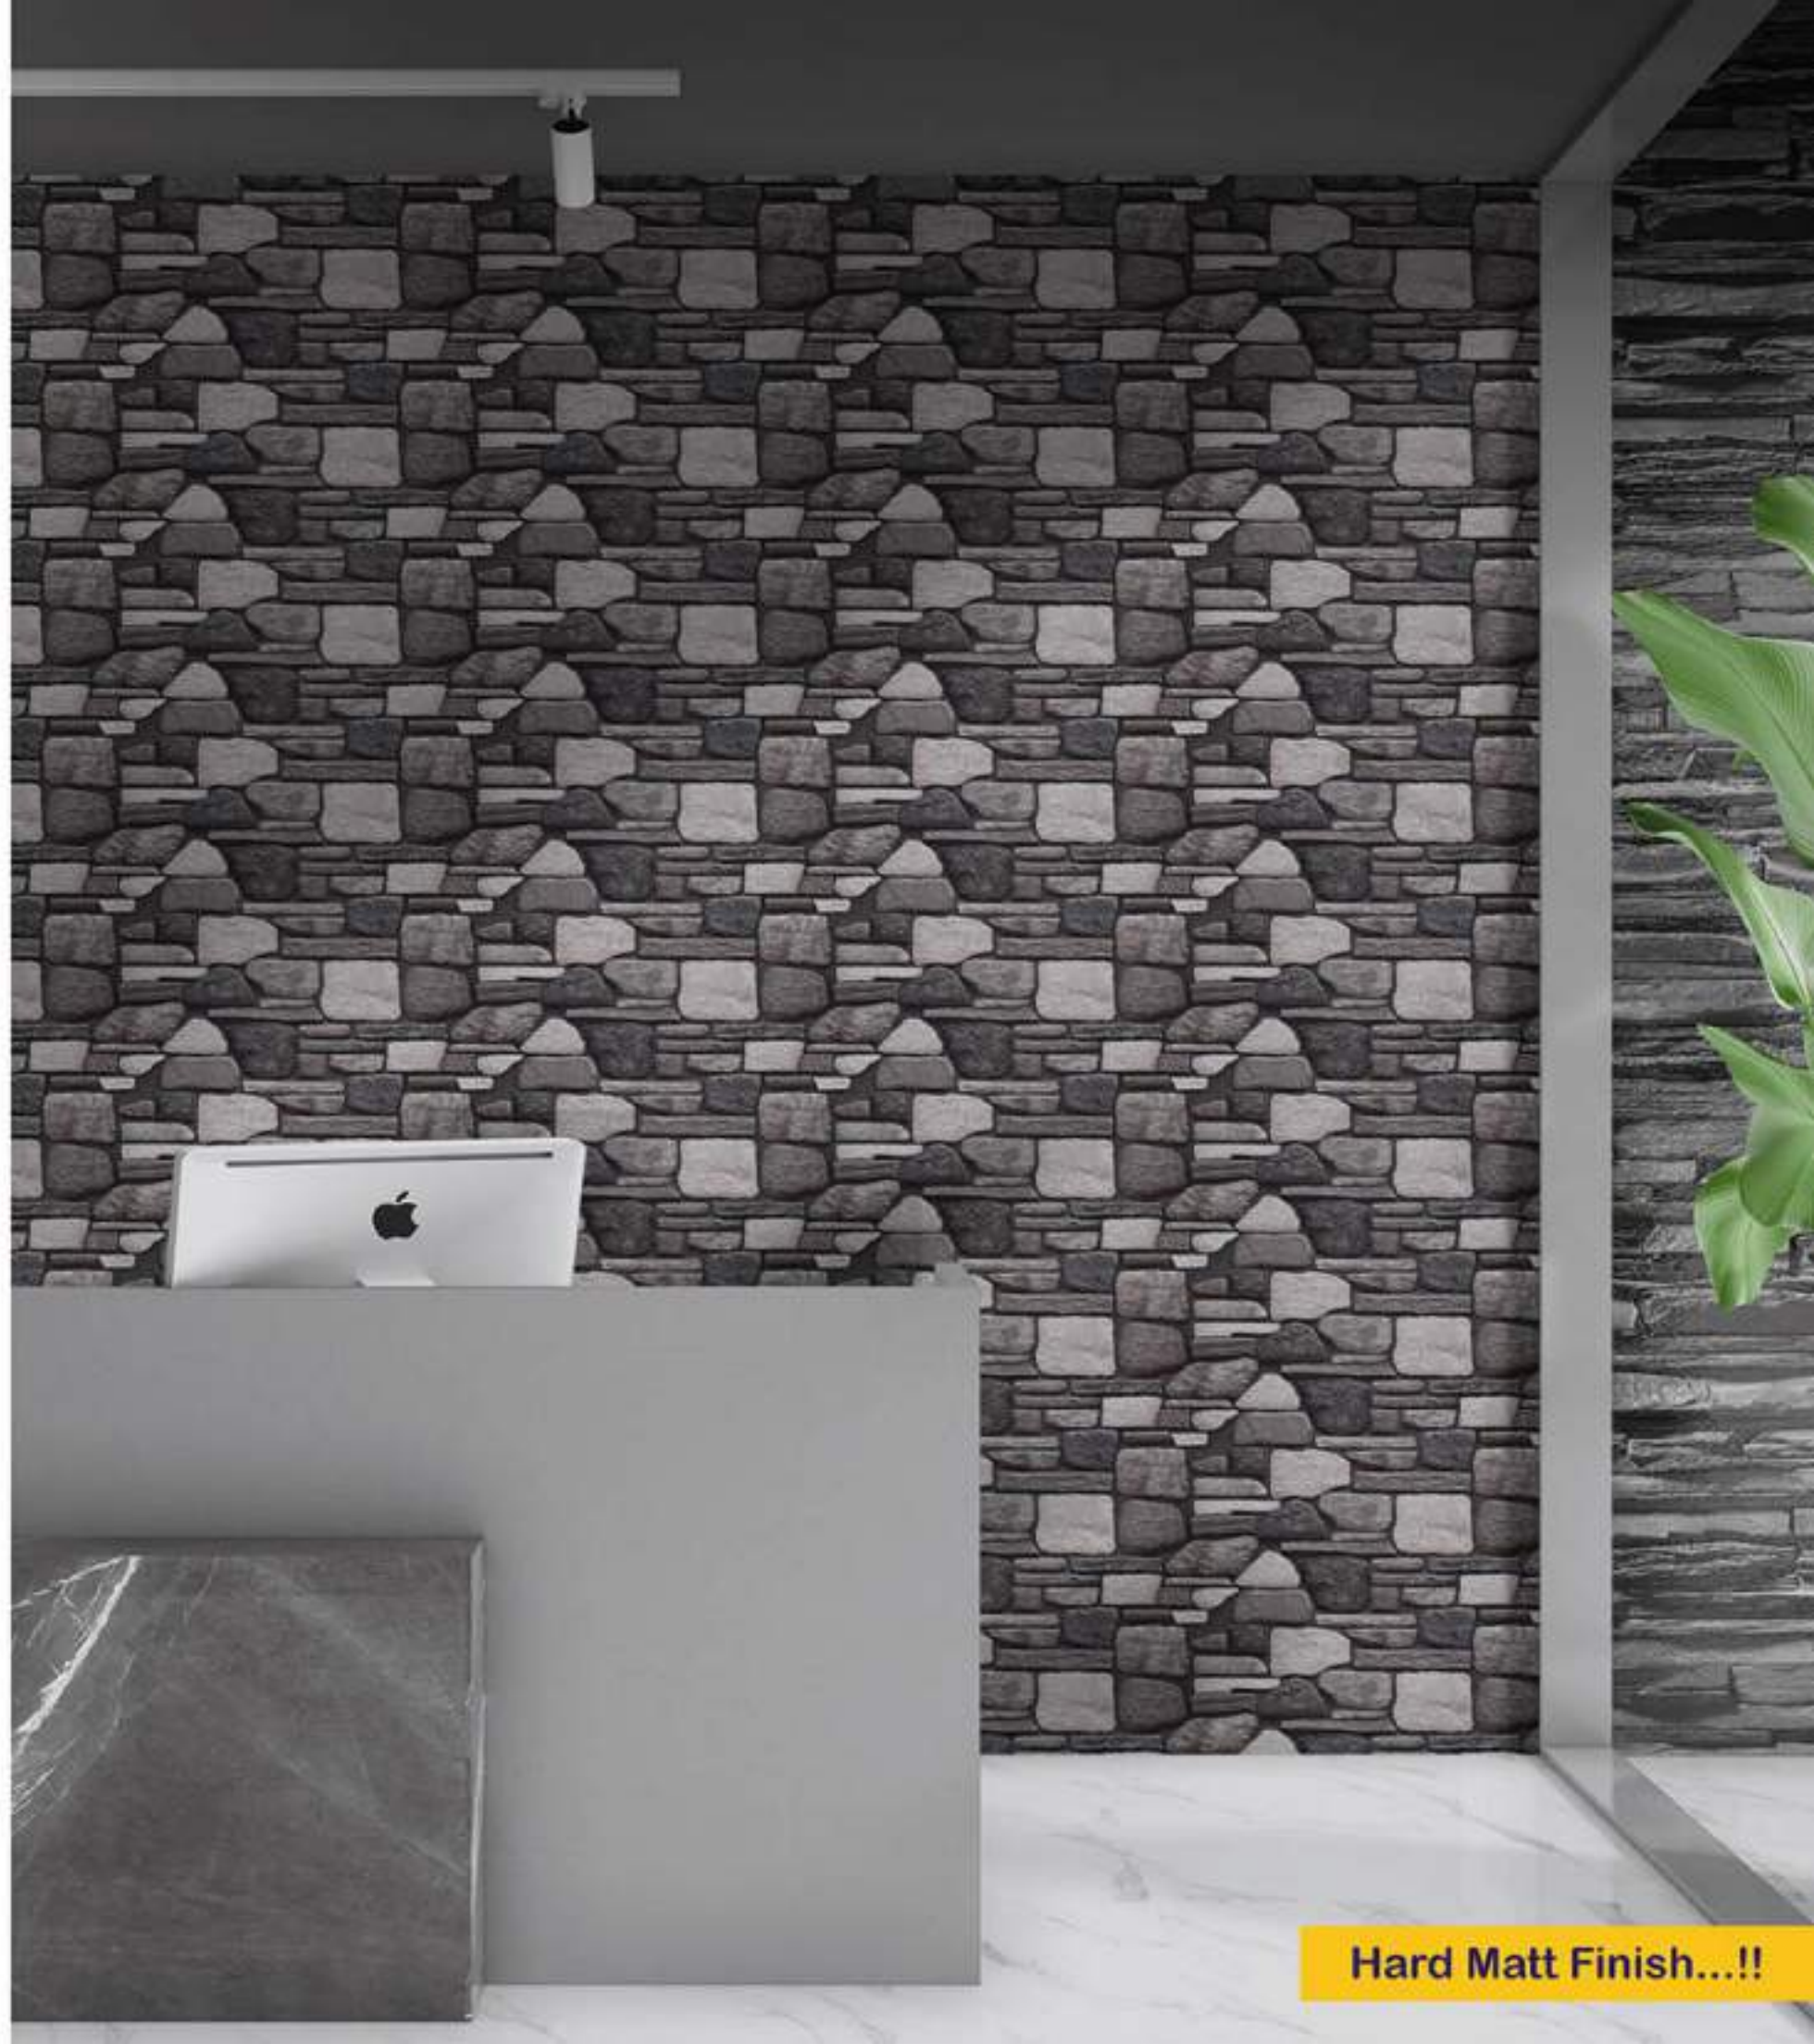

Hard Matt Finish...!!