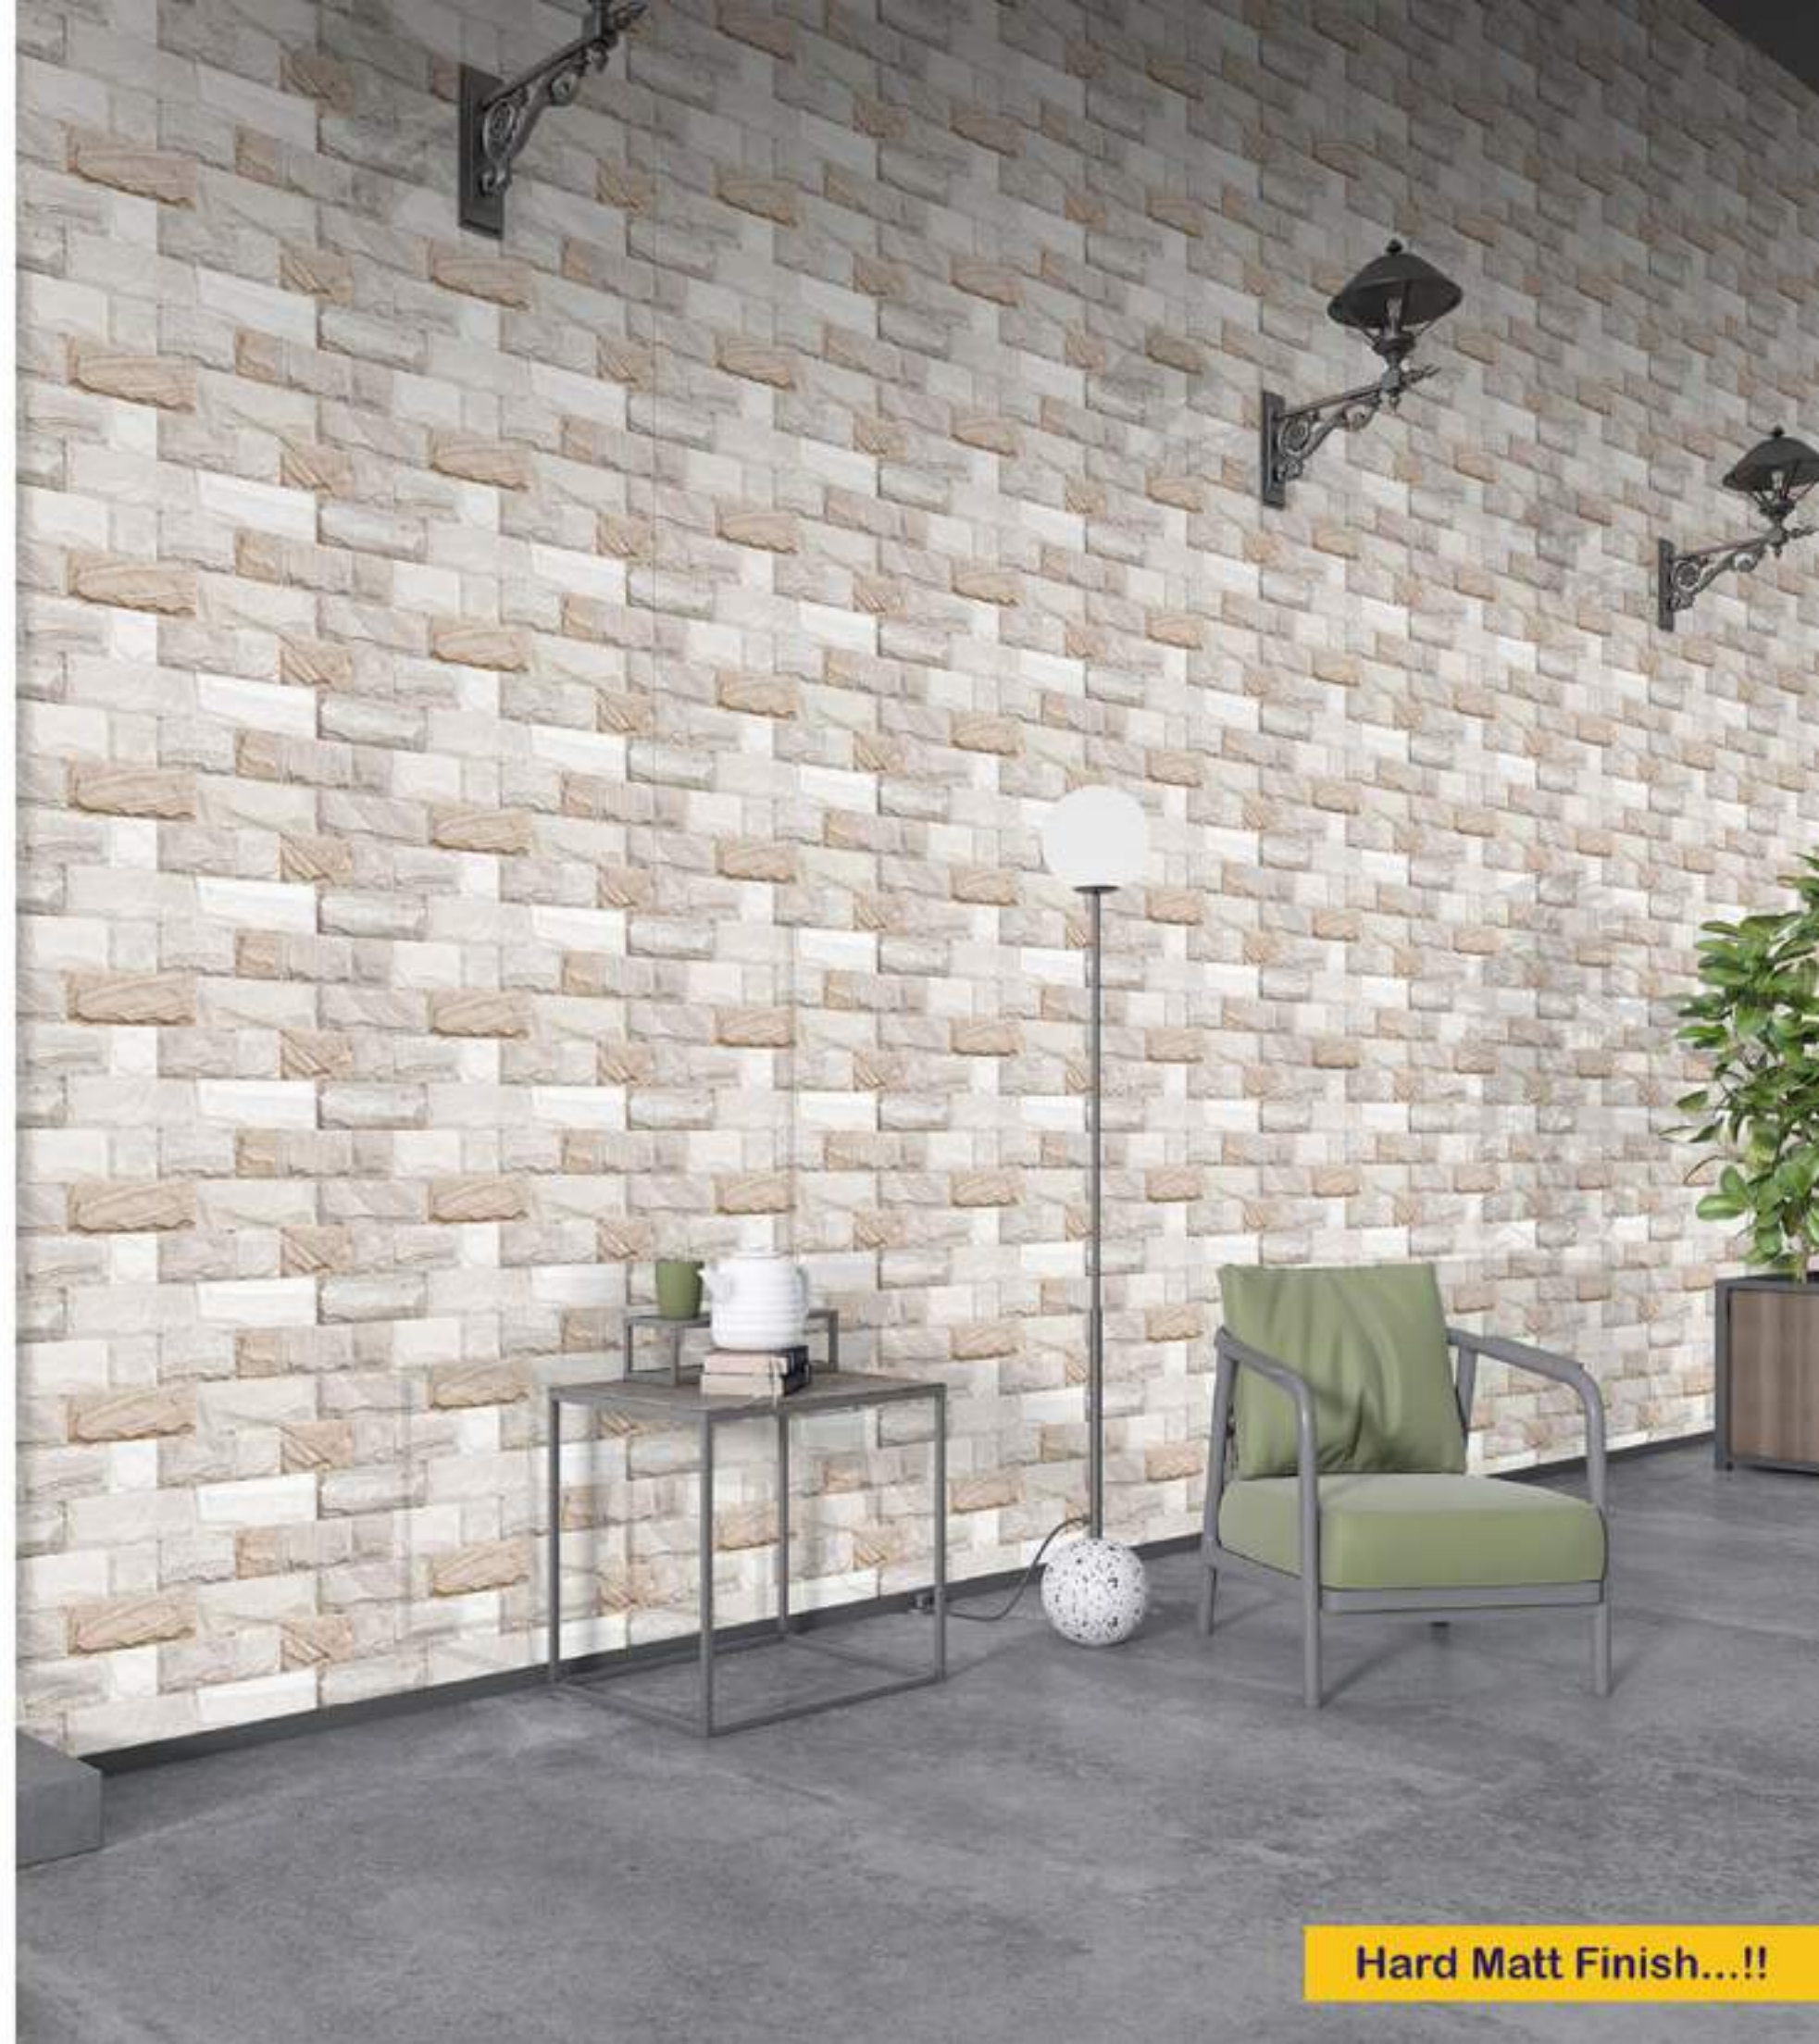

Hard Matt Finish...!!