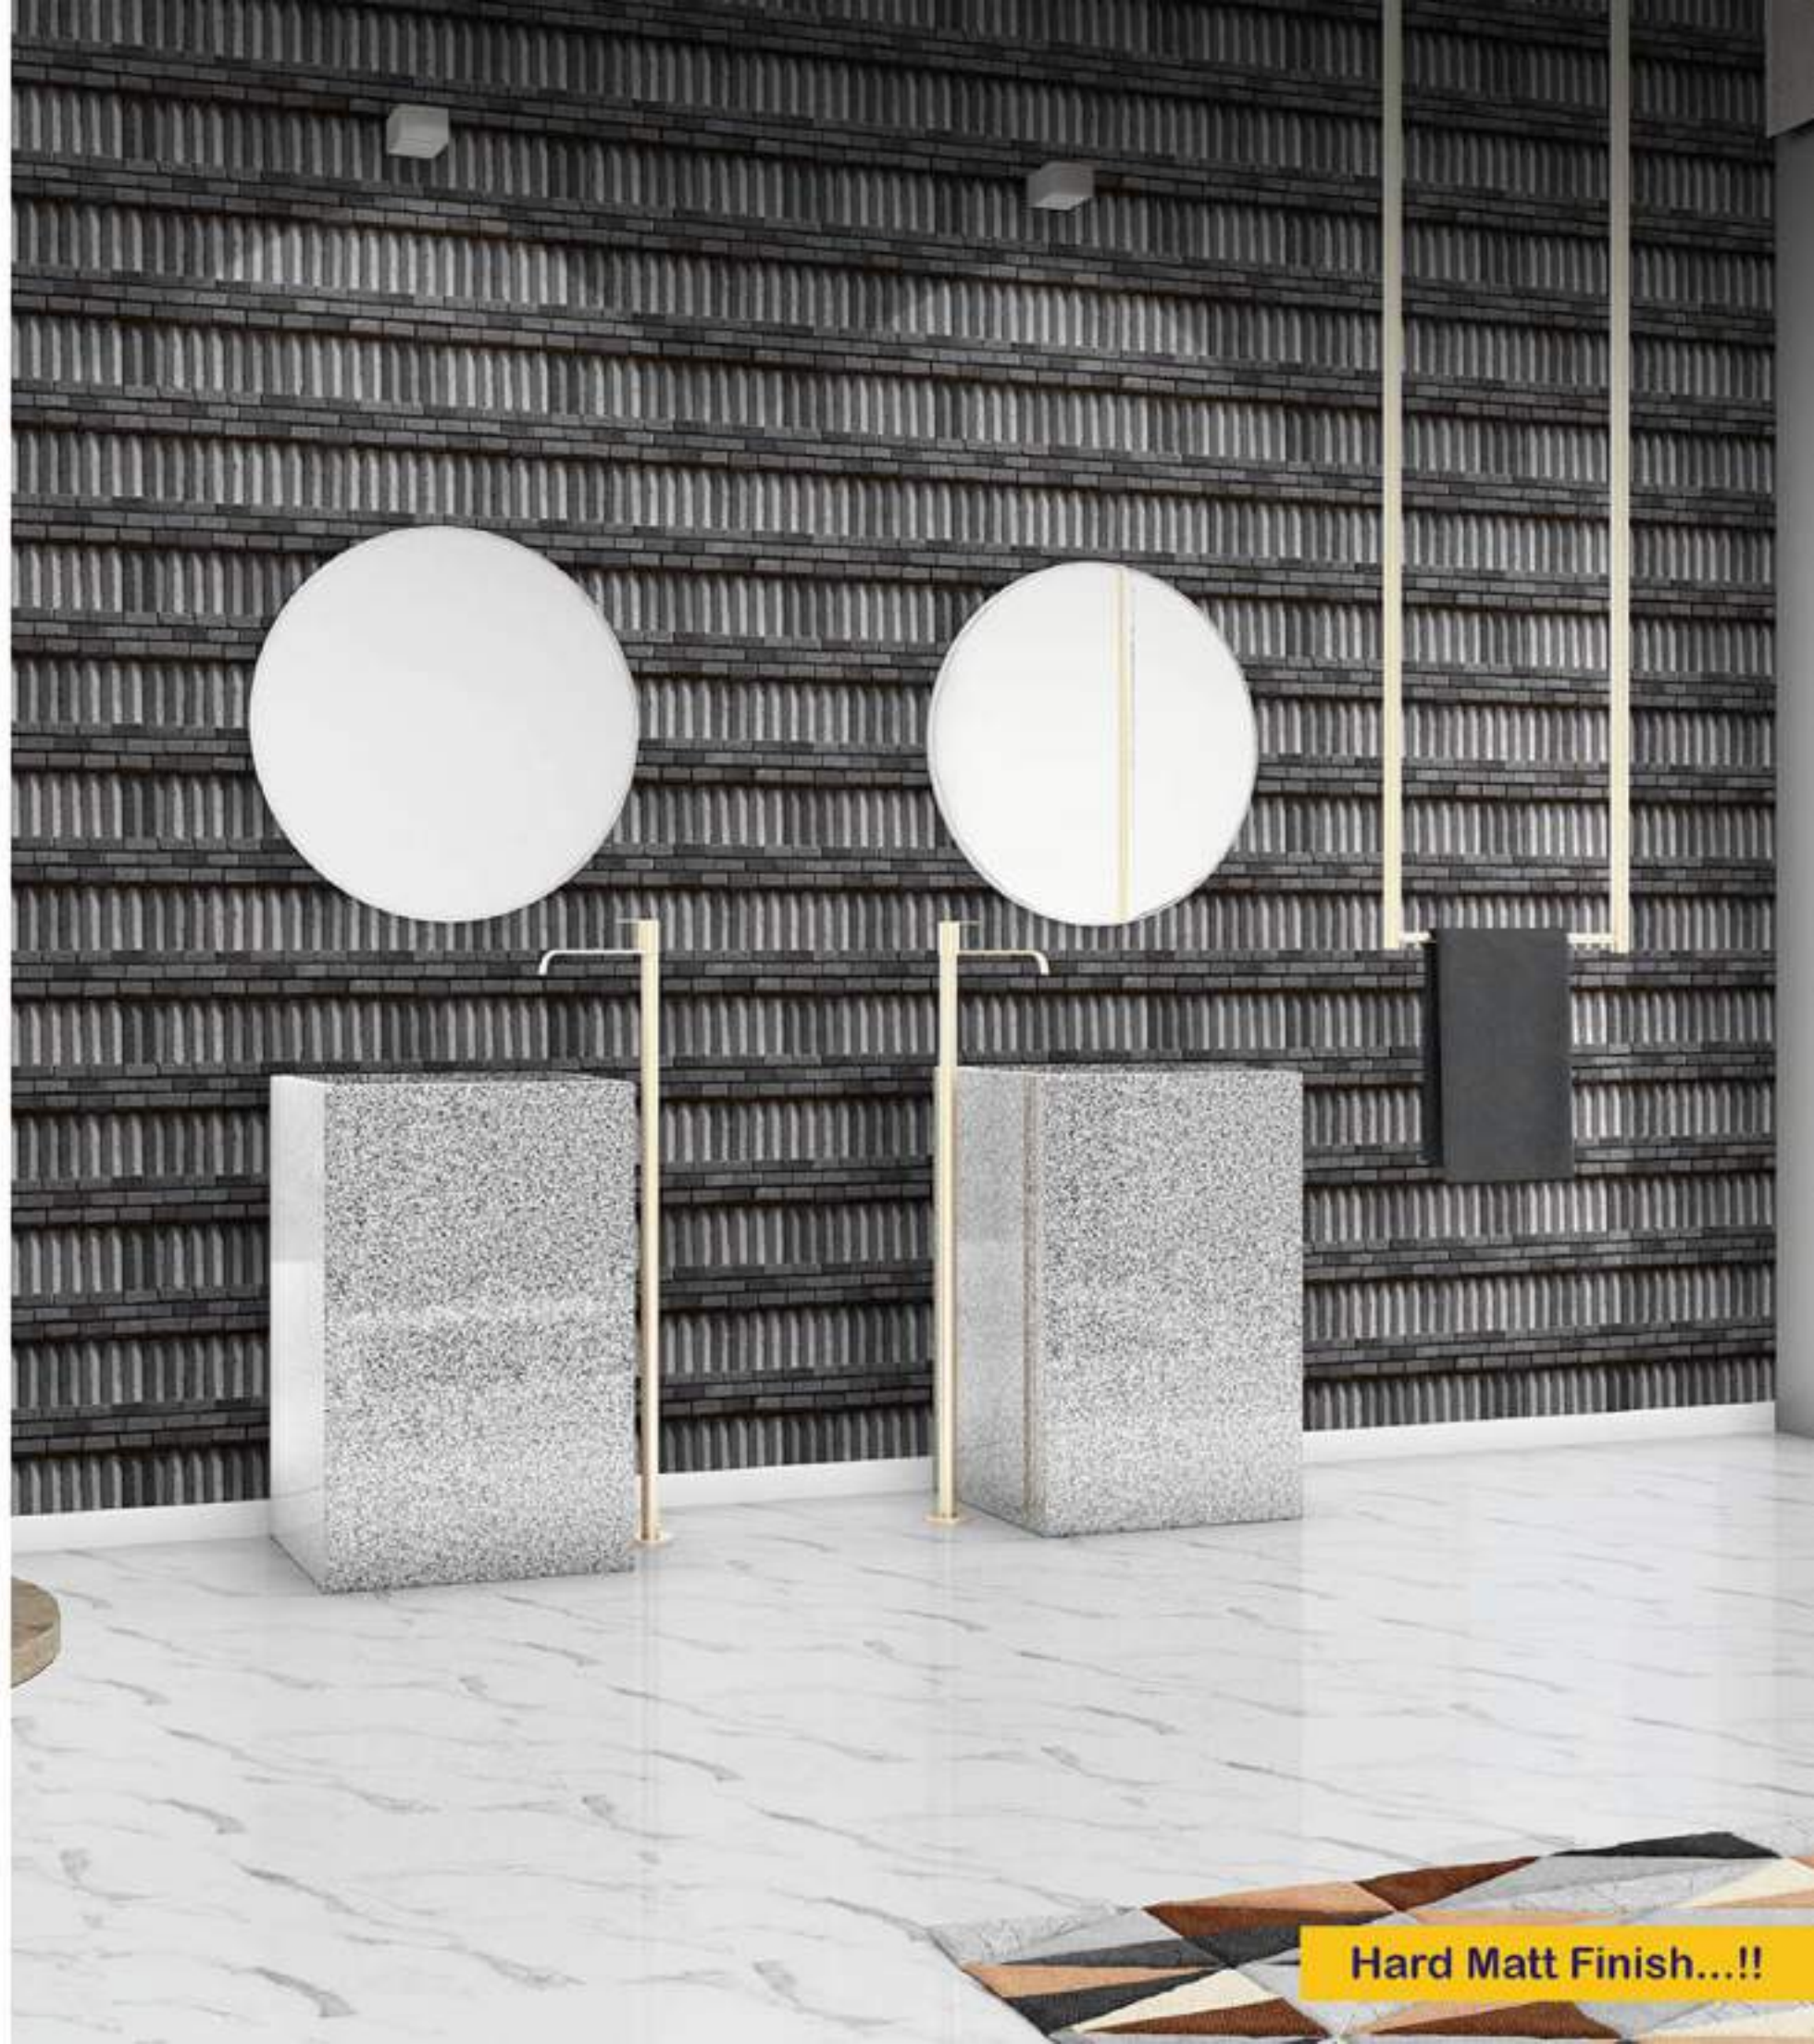

Hard Matt Finish...!!