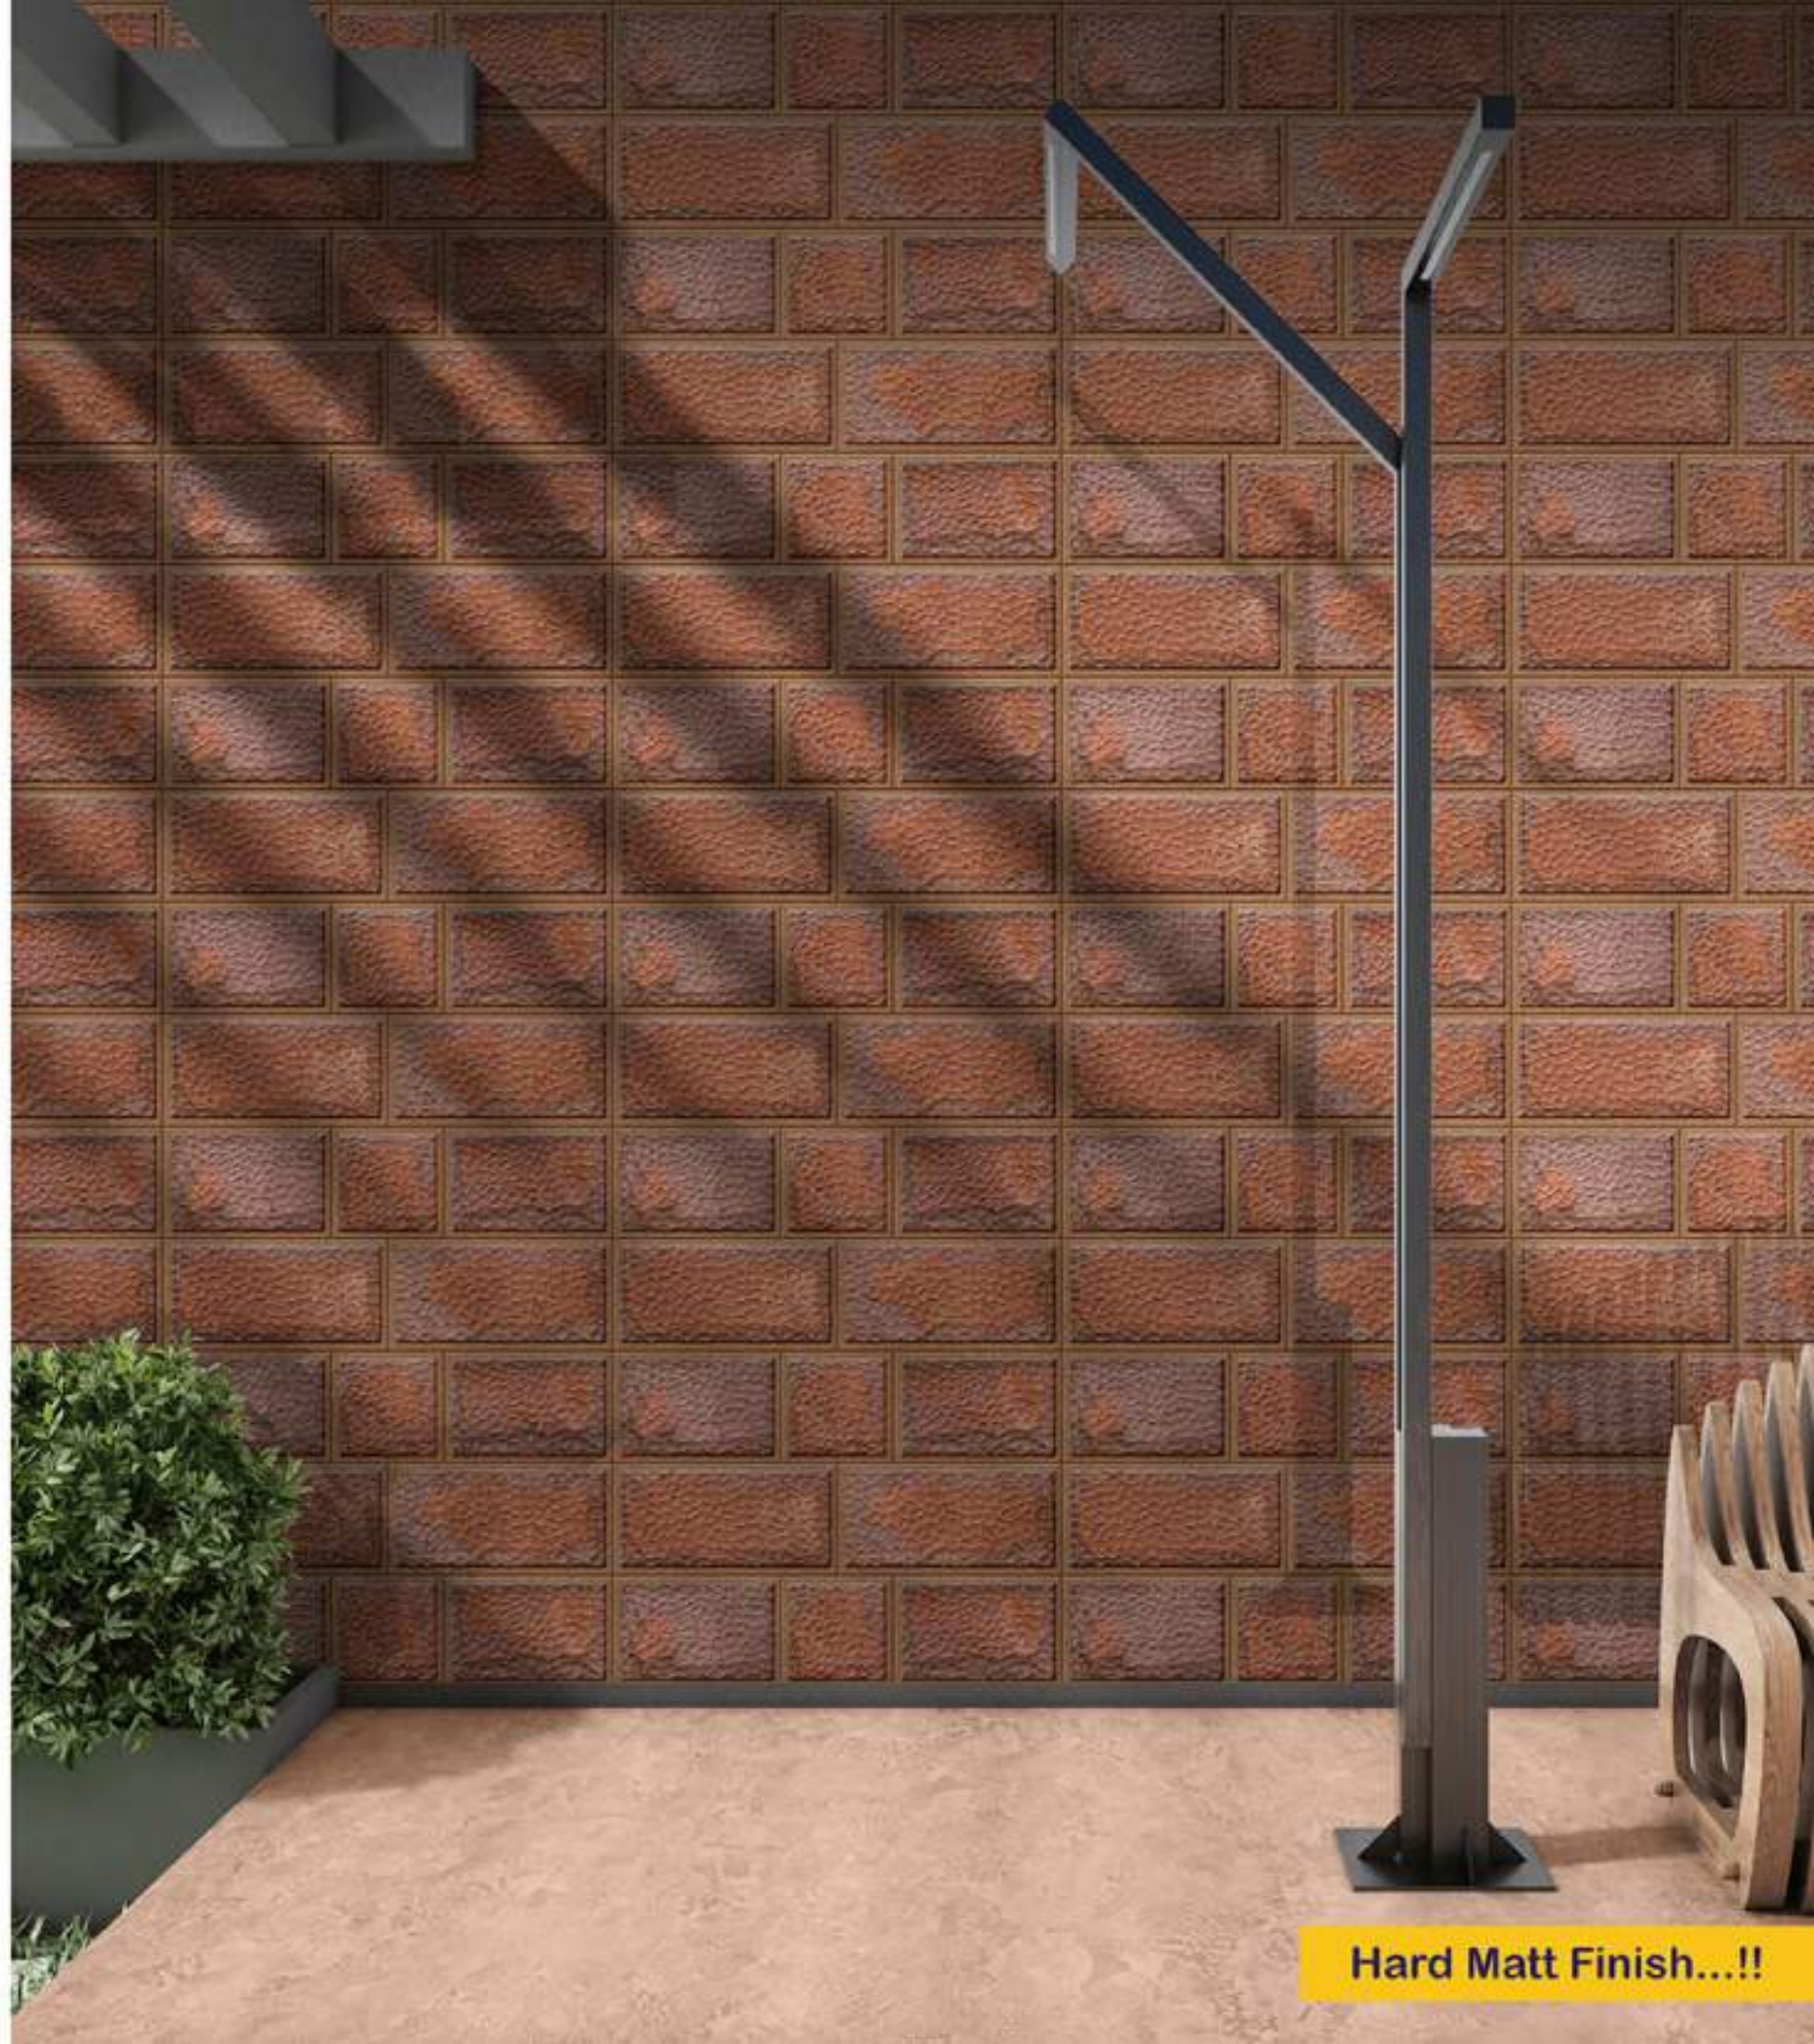

Hard Matt Finish...!!