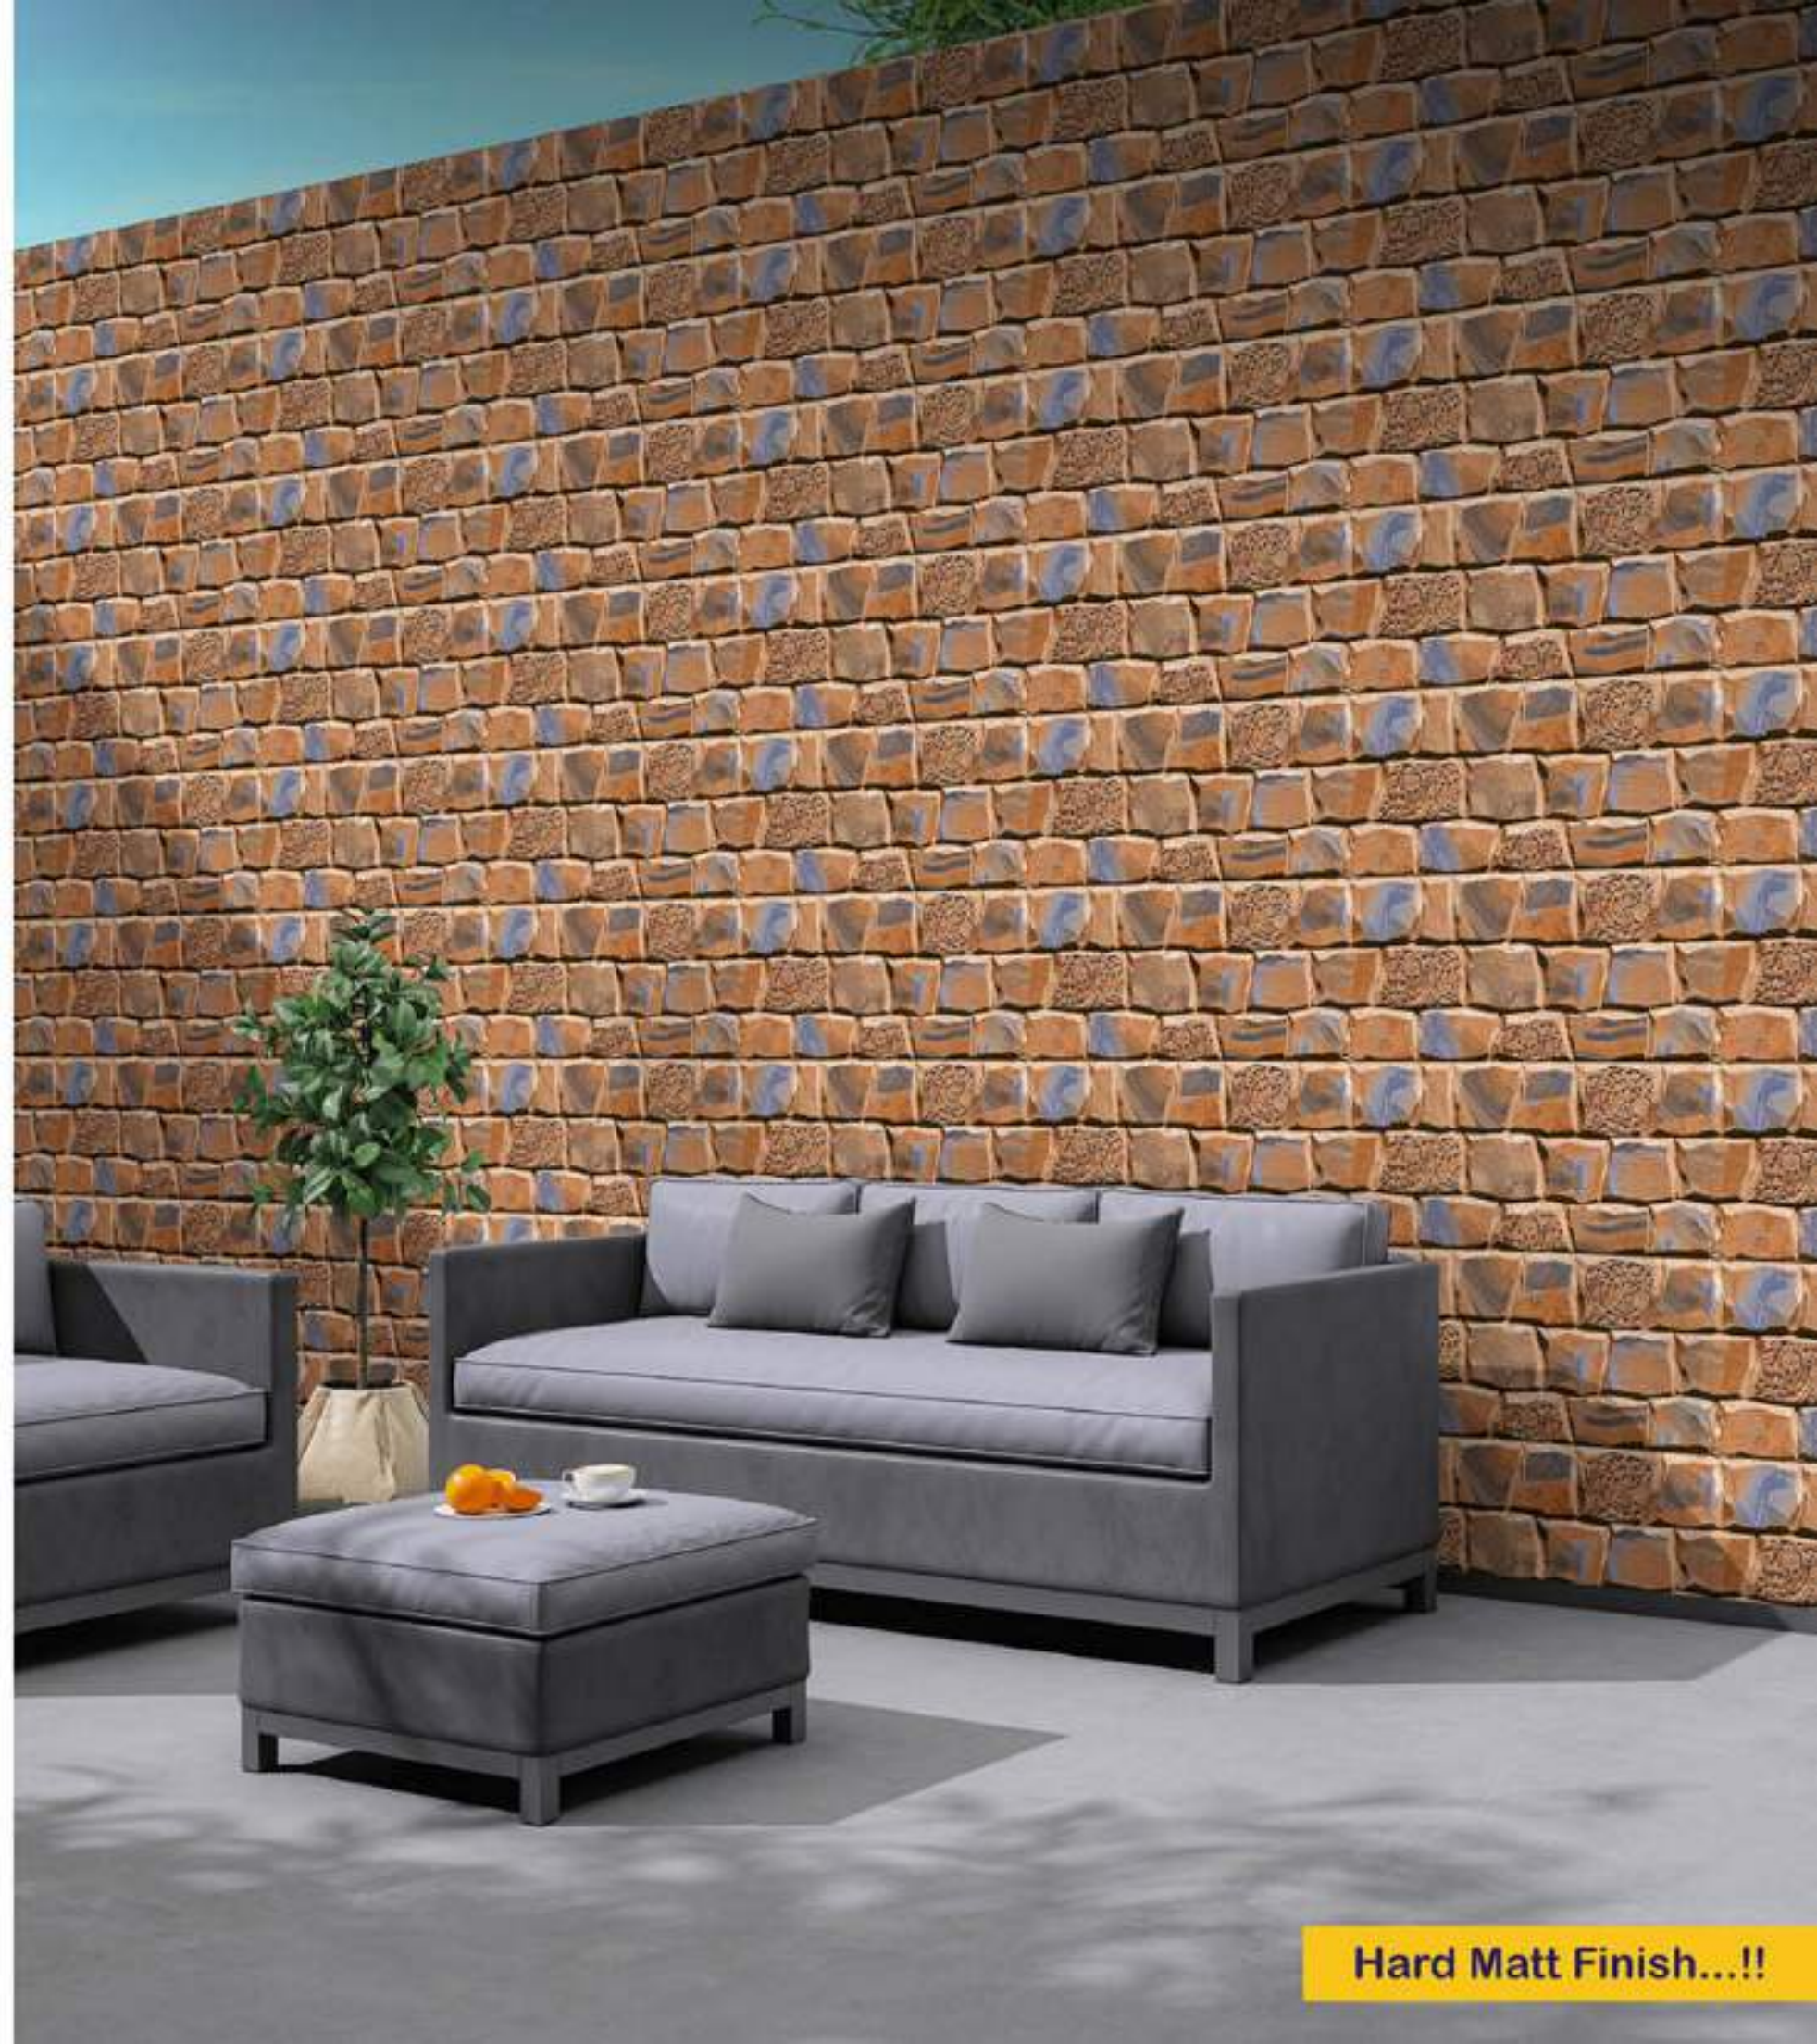

## WALL TILES 300X600 MM

Antic-Stone-01

Antic-Stone-02

Antic-Stone-03

[www.novacceramic.com](http://www.novacceramic.com)

WATERPROOF  
EFFECT

CHEMICAL  
RESISTANCE

FROST  
RESISTANCE