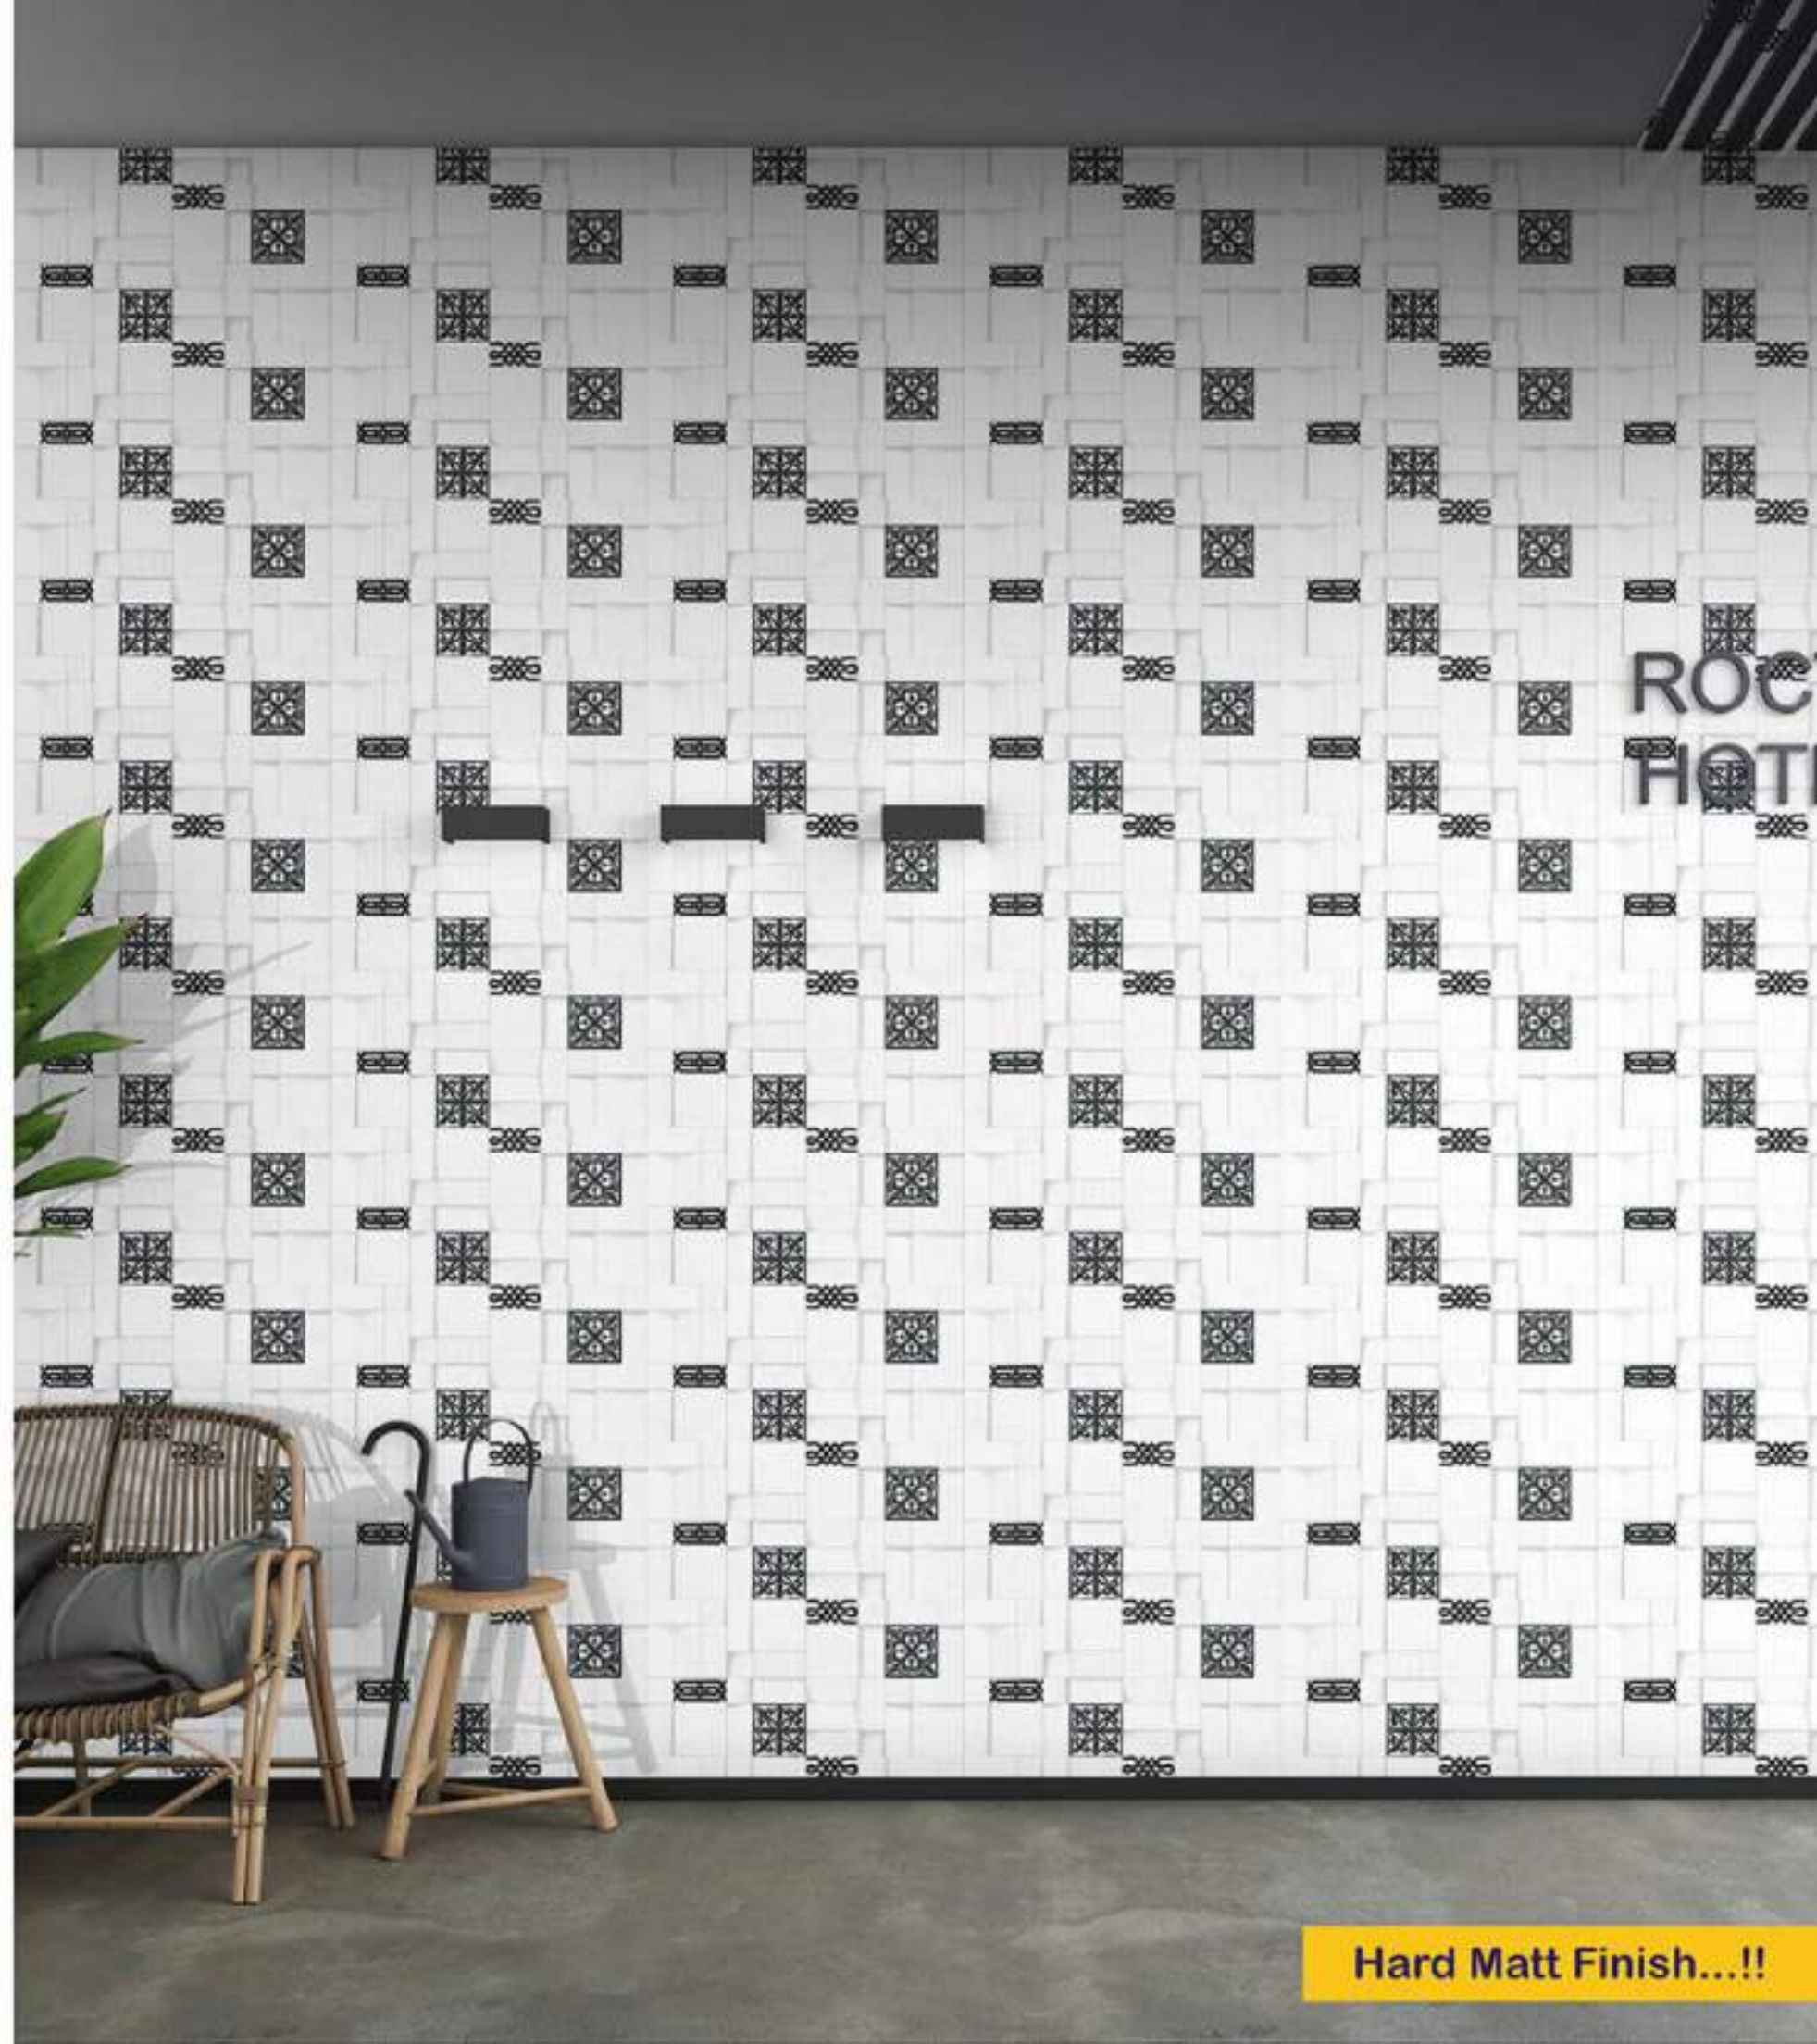

Hard Matt Finish...!!