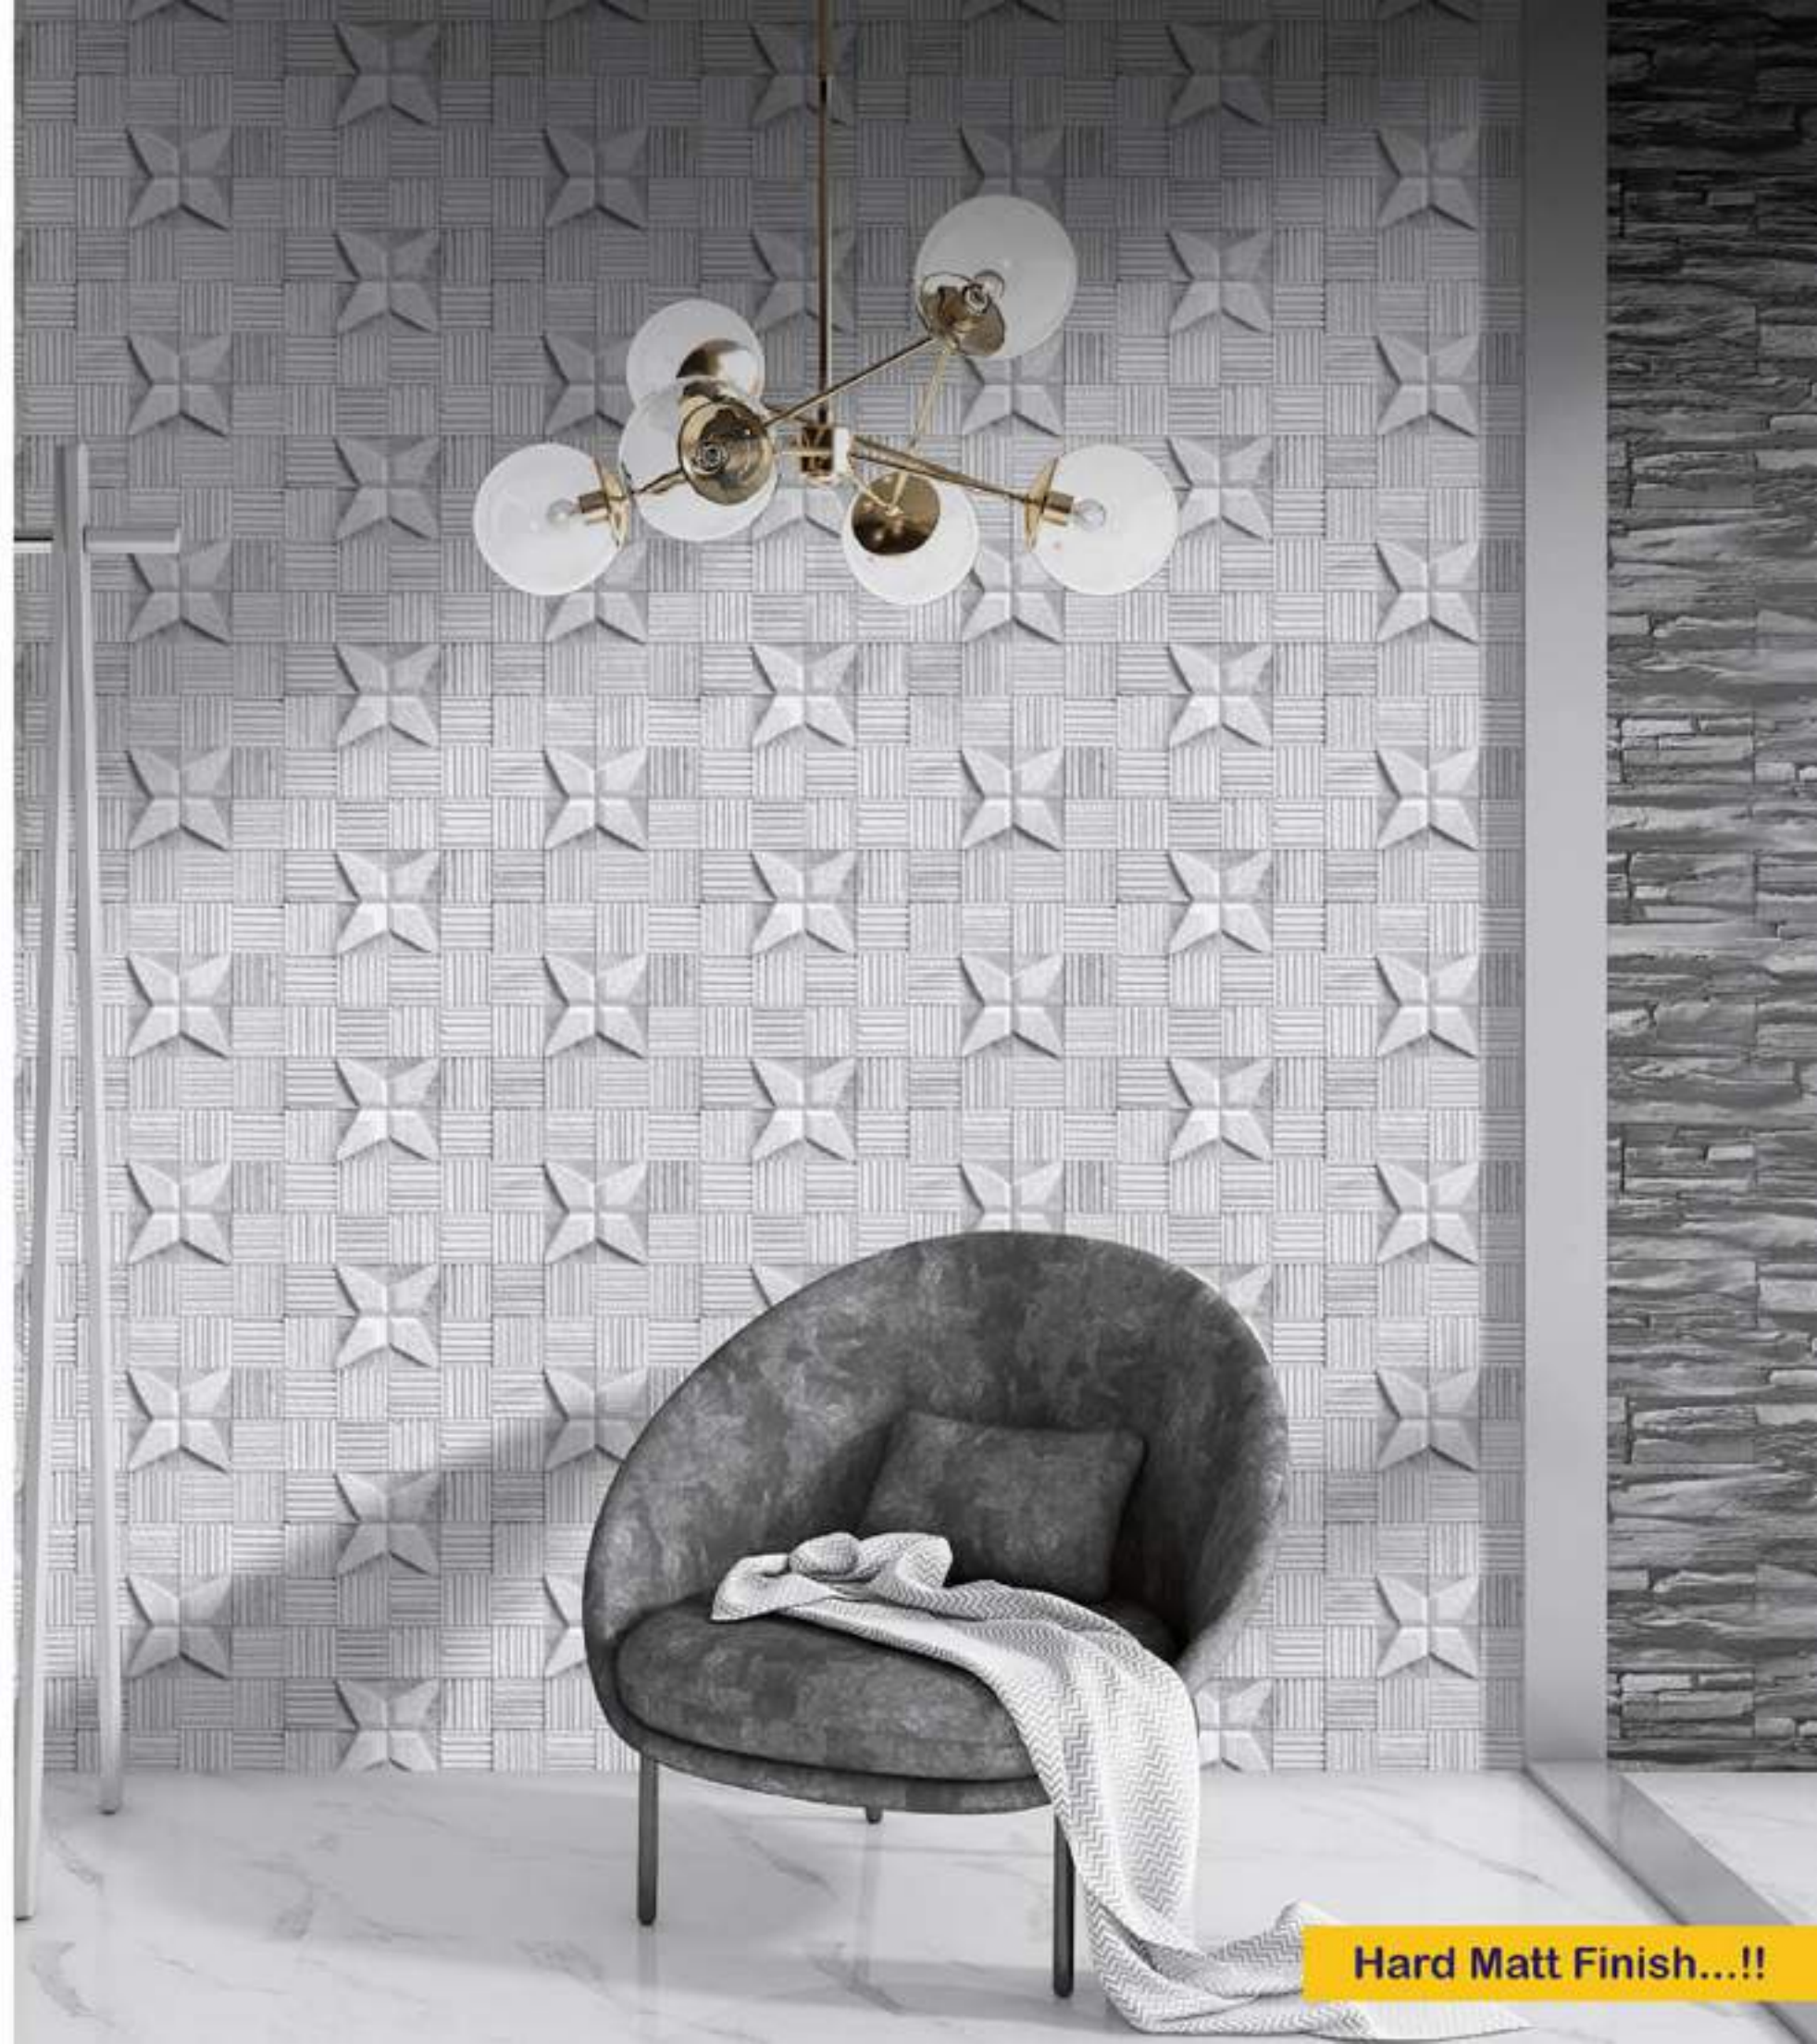

Hard Matt Finish...!!