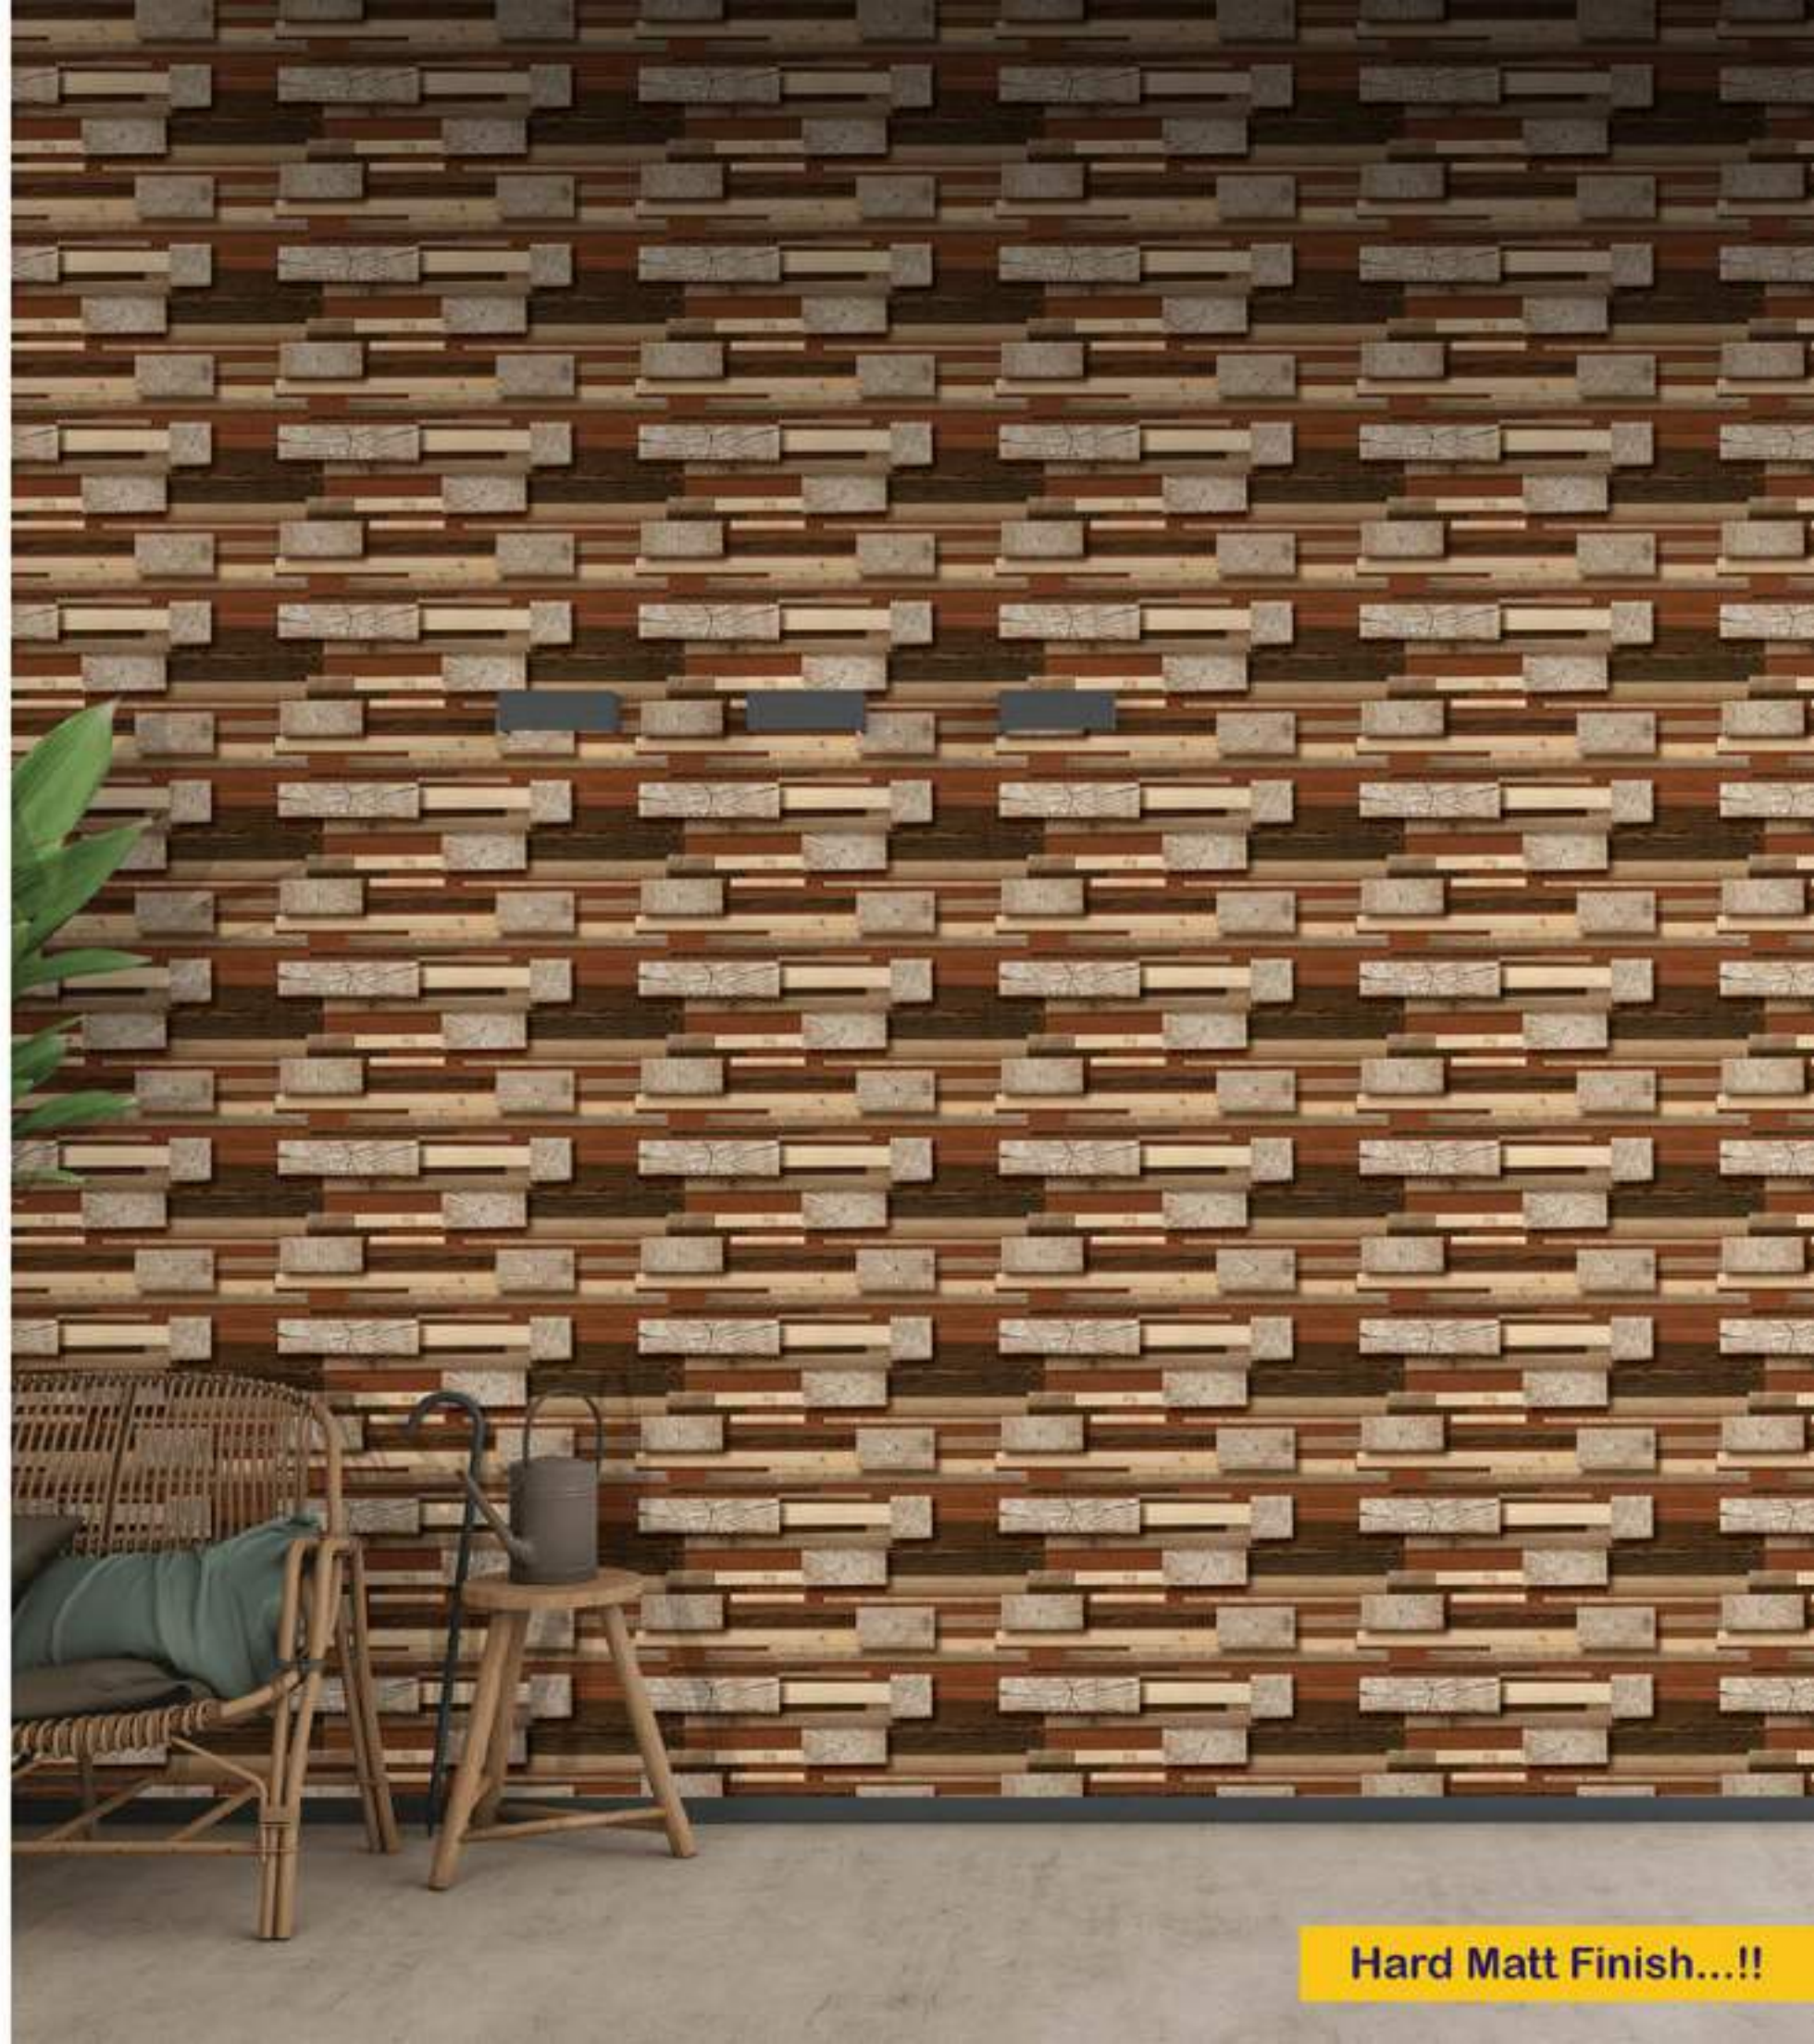

## WALL TILES 300X600 MM

Interlock-Stone-13

Interlock-Stone-14-(Random)

[www.novacceramic.com](http://www.novacceramic.com)

WATERPROOF SURFACE

CHEMICAL RESISTANCE

FROST RESISTANCE

FIRE RESISTANCE