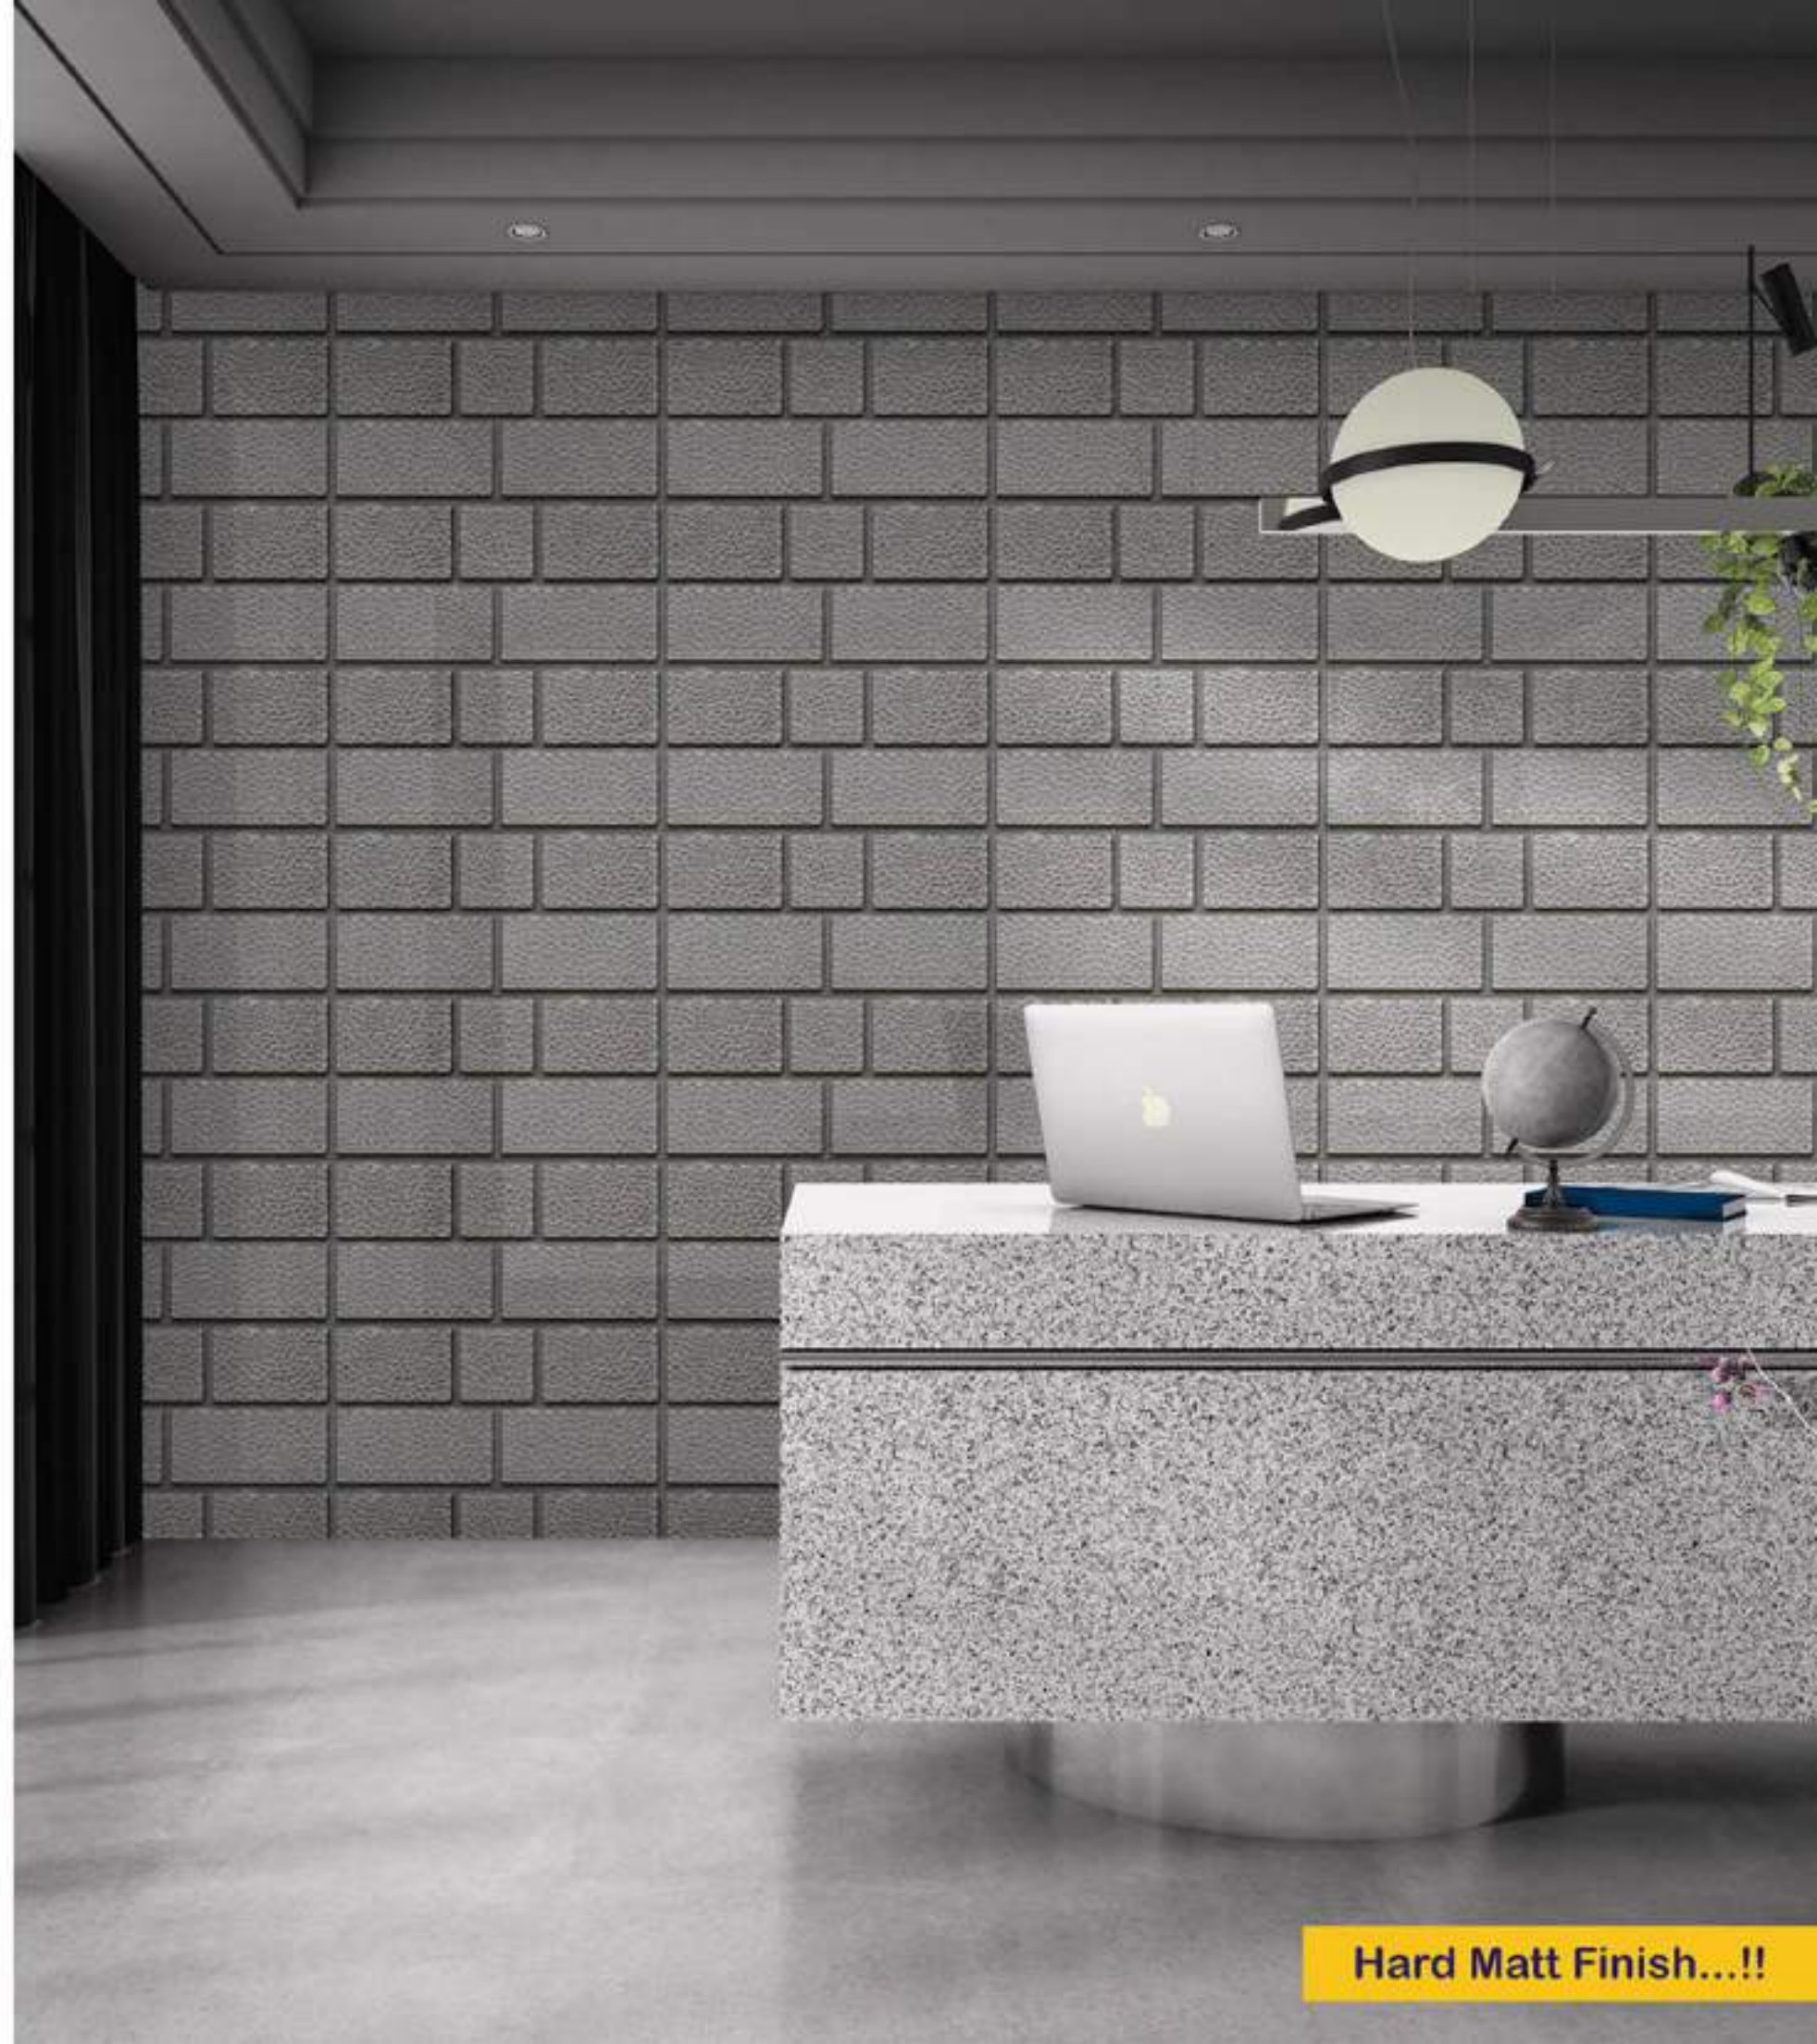

Hard Matt Finish...!!