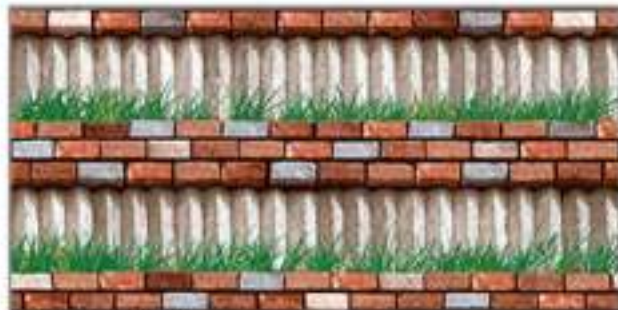

## WALL TILES 300X600 MM

Slide-brick-10

Slide-brick-11

Slide-brick-12

[www.novacceramic.com](http://www.novacceramic.com)

WATERPROOF SURFACE

CHEMICAL RESISTANCE

FROST RESISTANCE