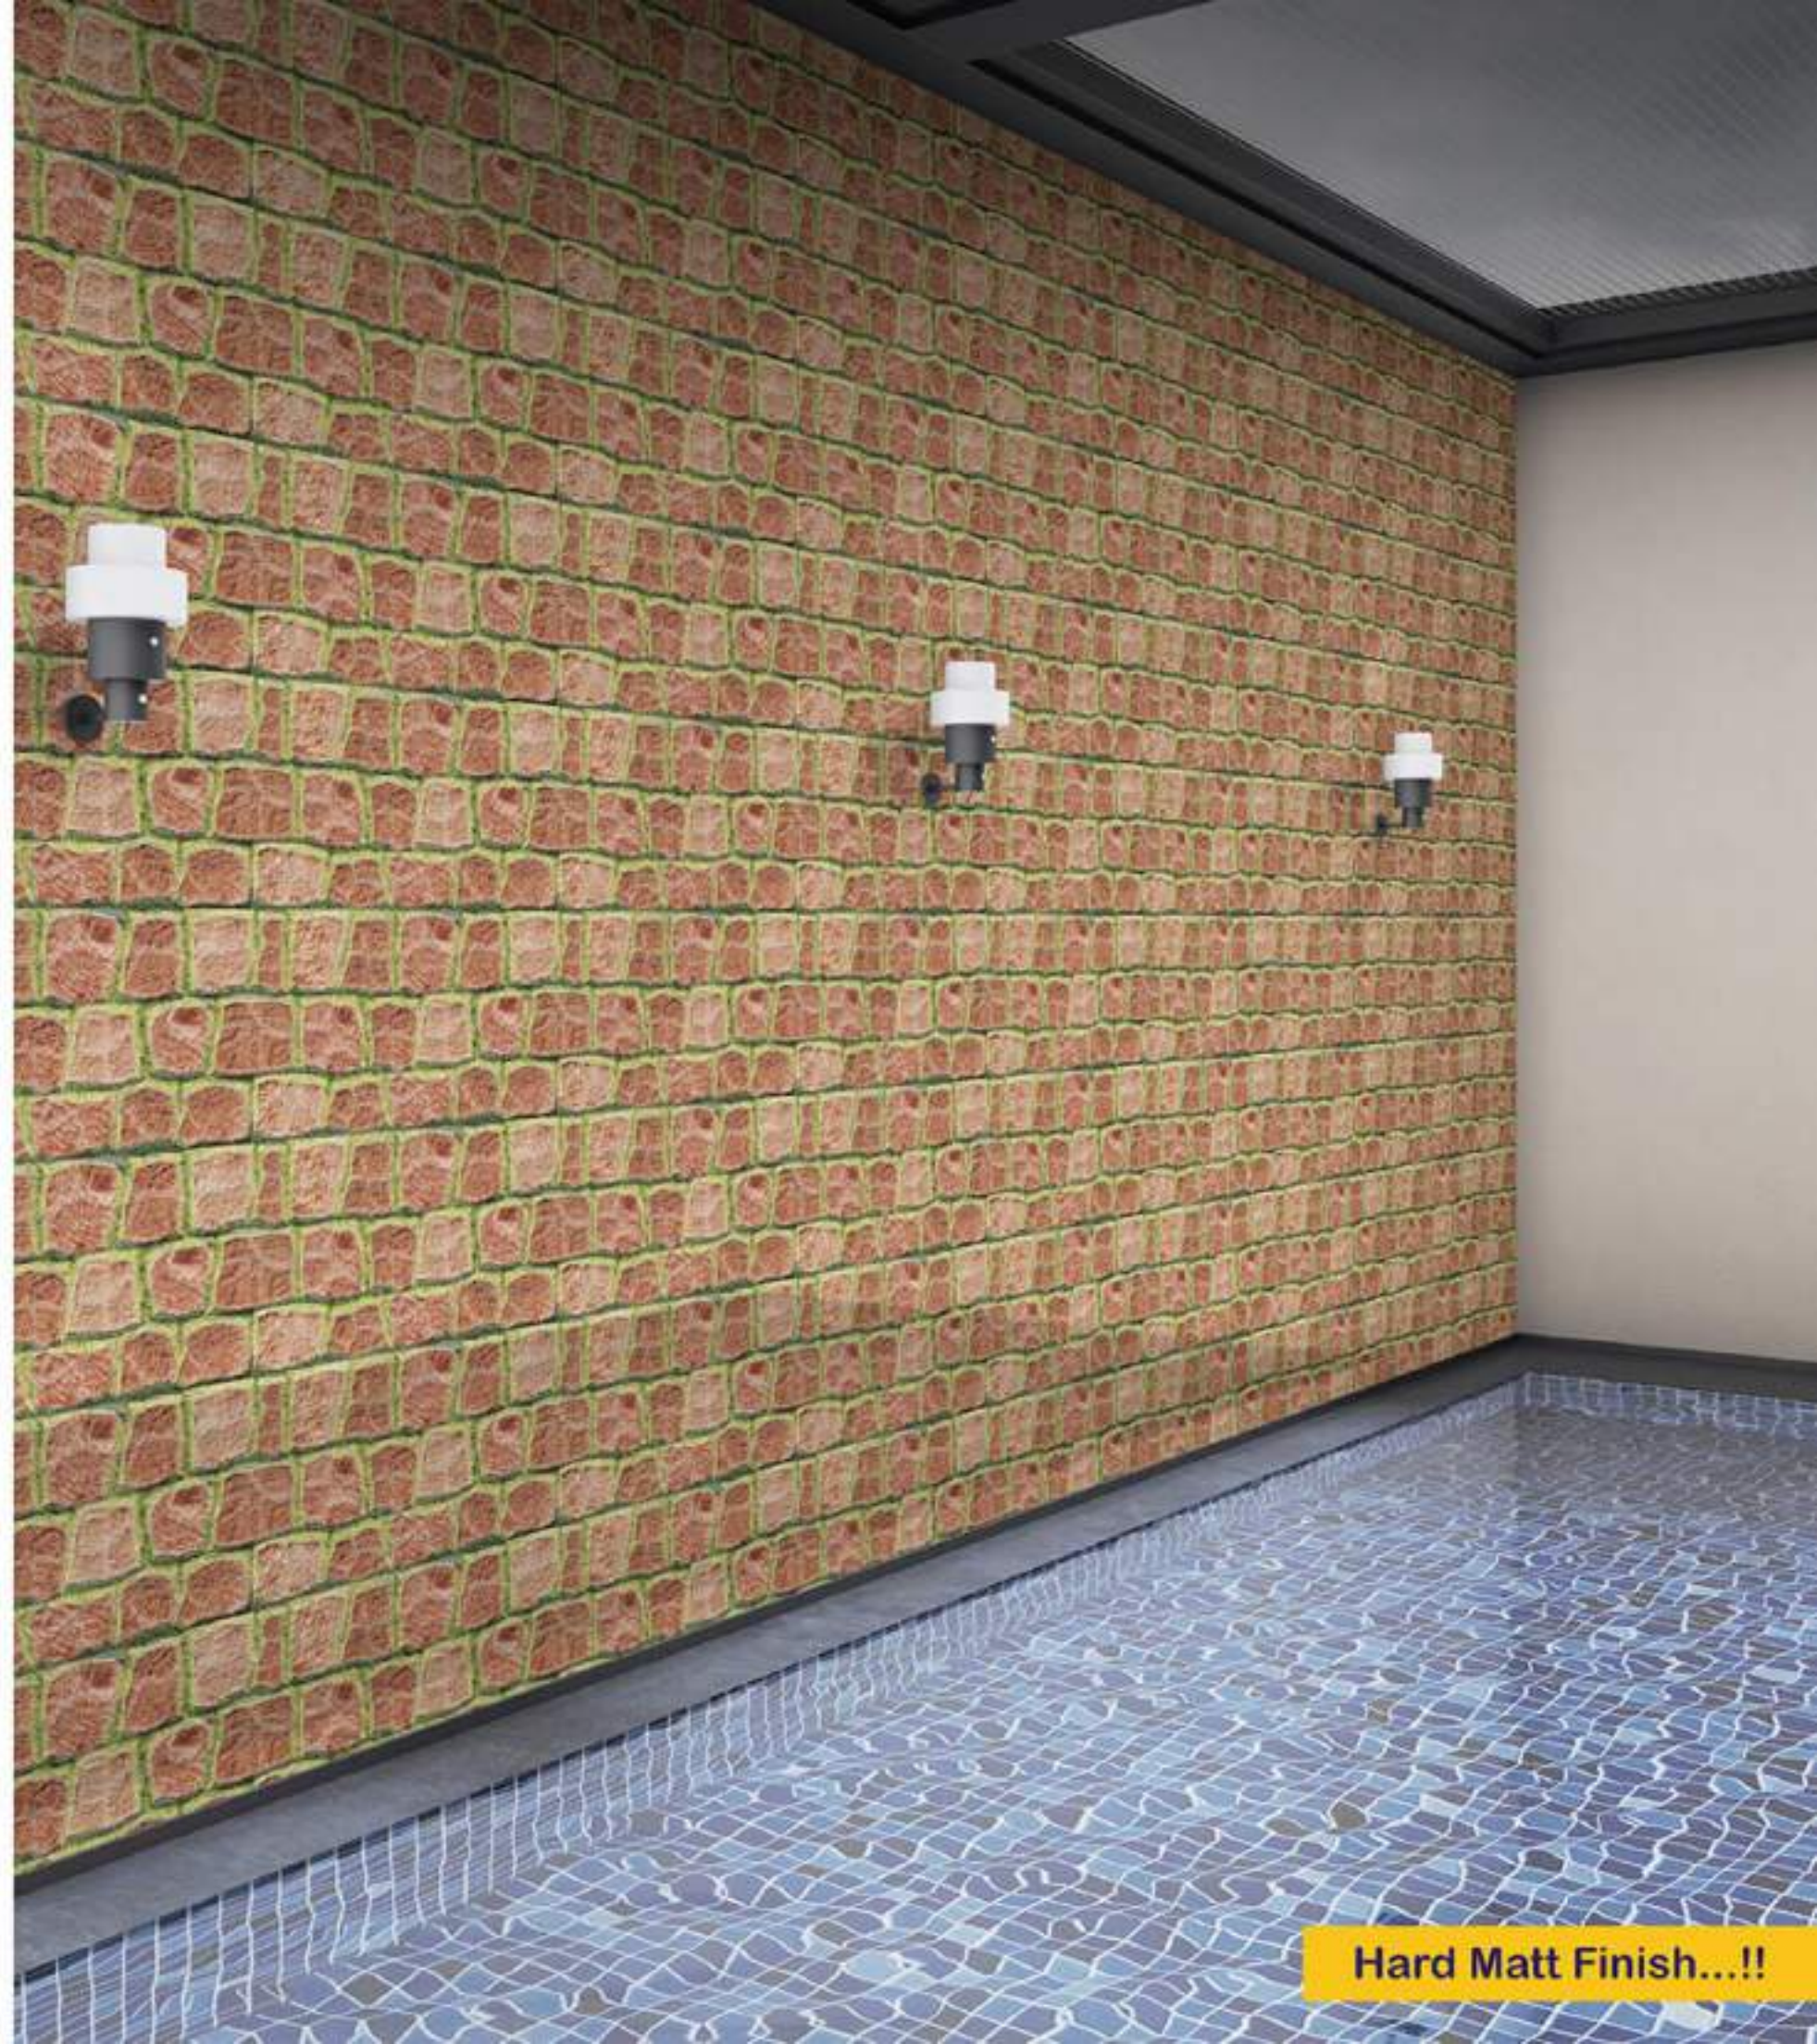

Hard Matt Finish...!!