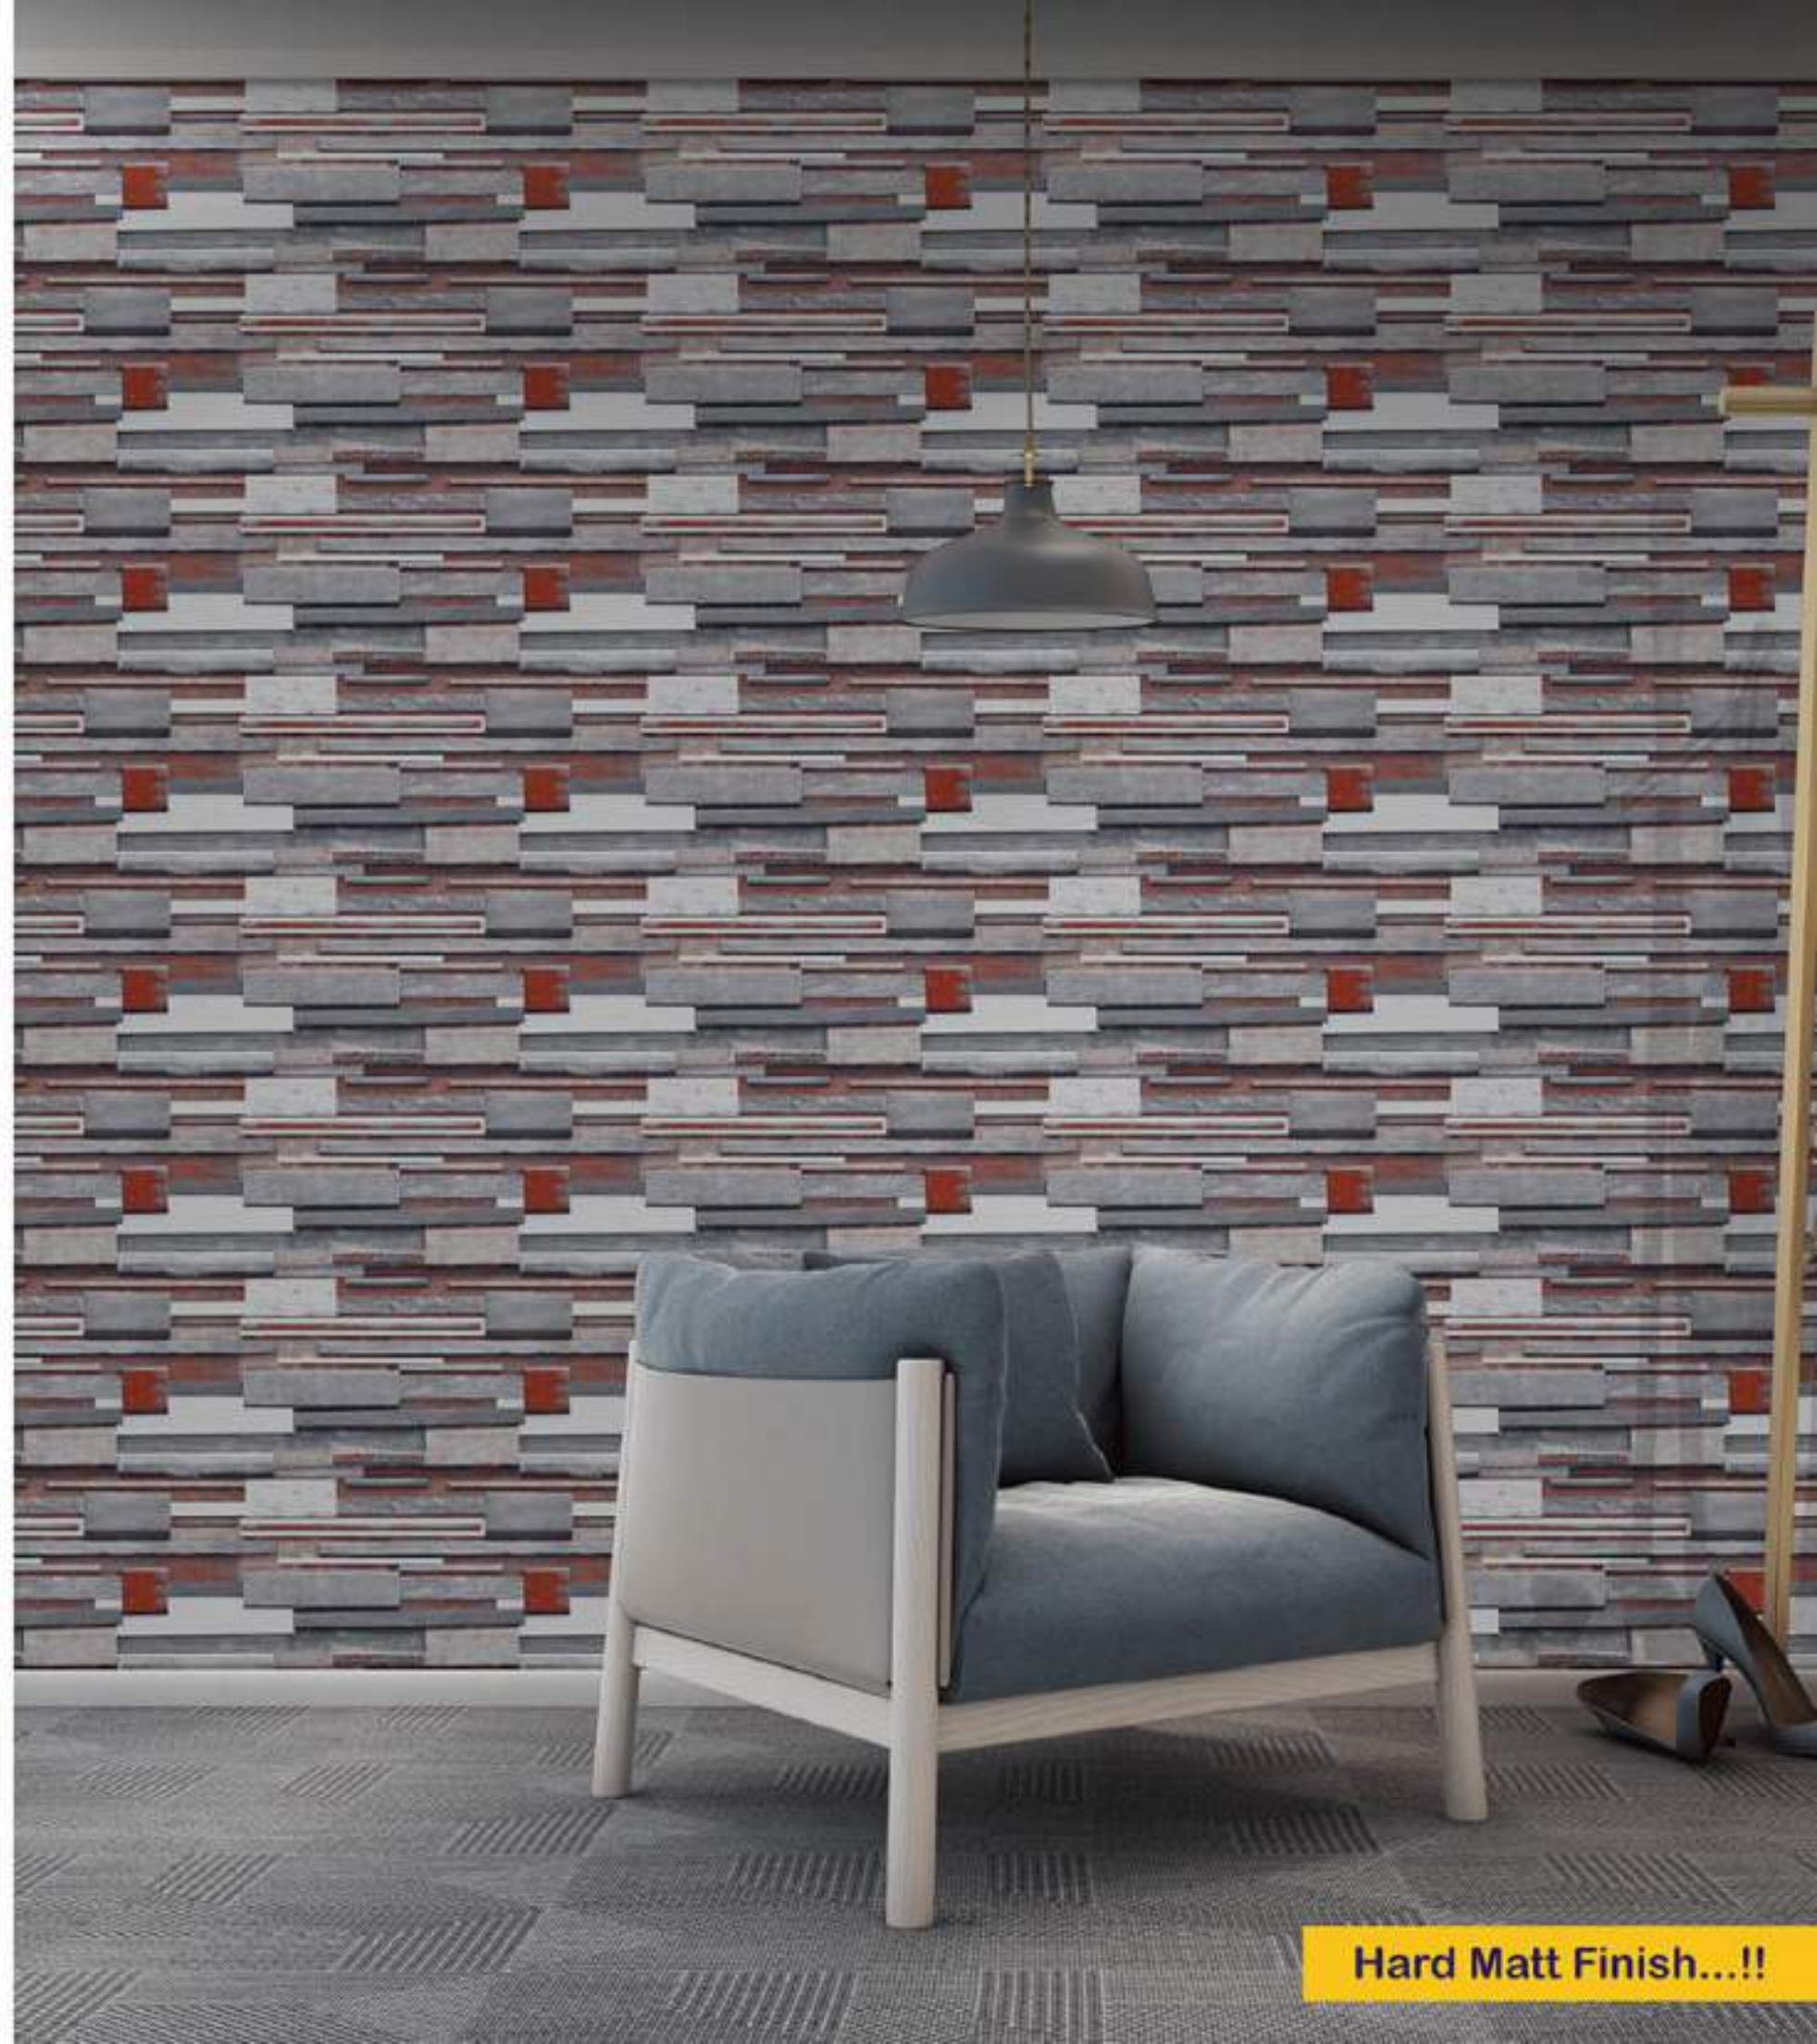

Hard Matt Finish...!!