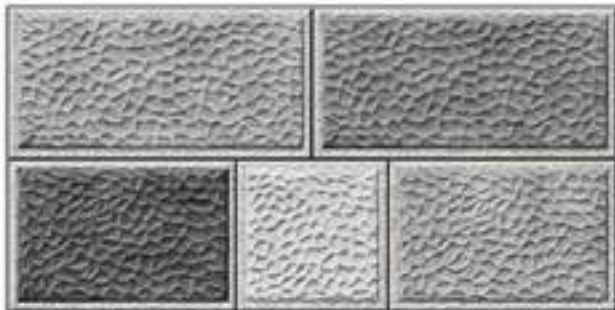

Castle-Stone-15

www.novacceramic.com

WATERPROOF SURFACE

CHEMICAL RESISTANCE

FROST RESISTANCE

RESISTANCE TO FIRE