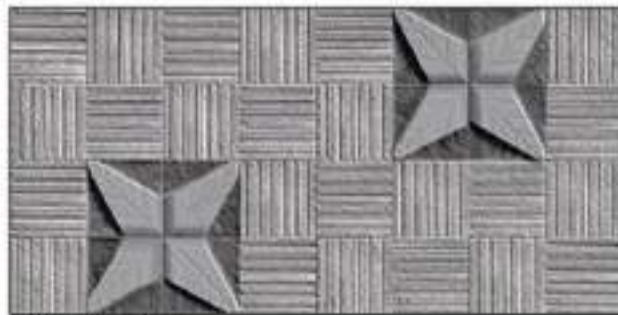

WALL TILES 300X600 MM

Star-Brick-12