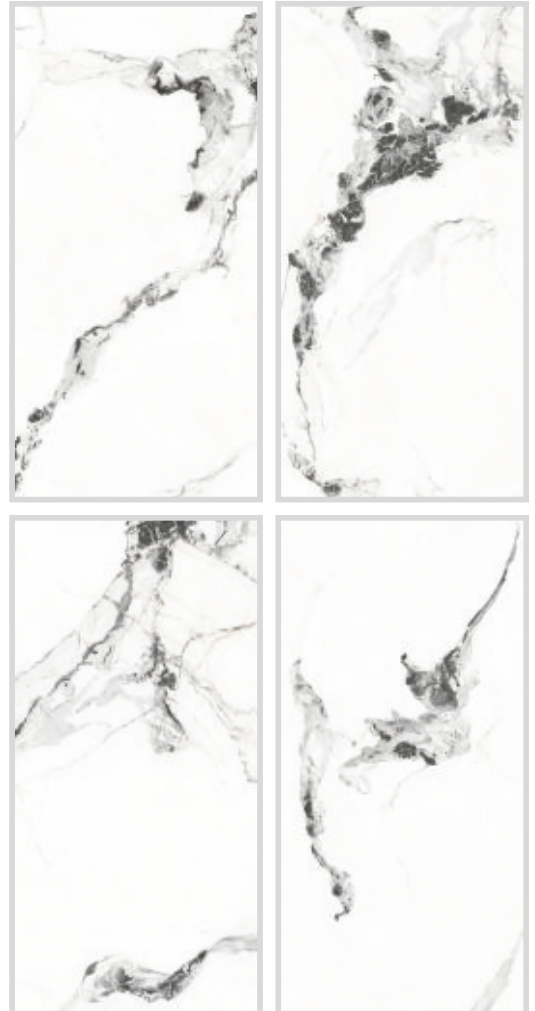

Available Random