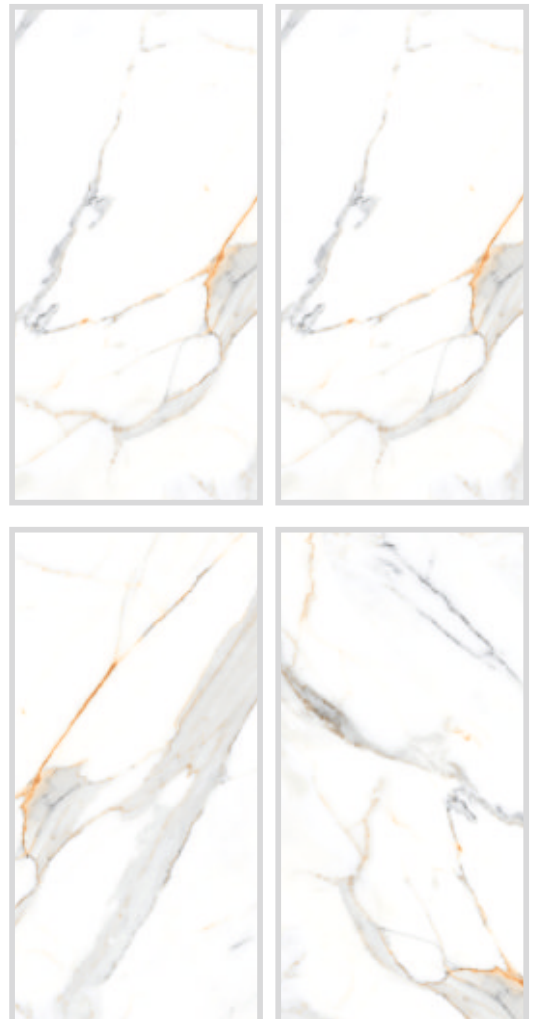

Available Random