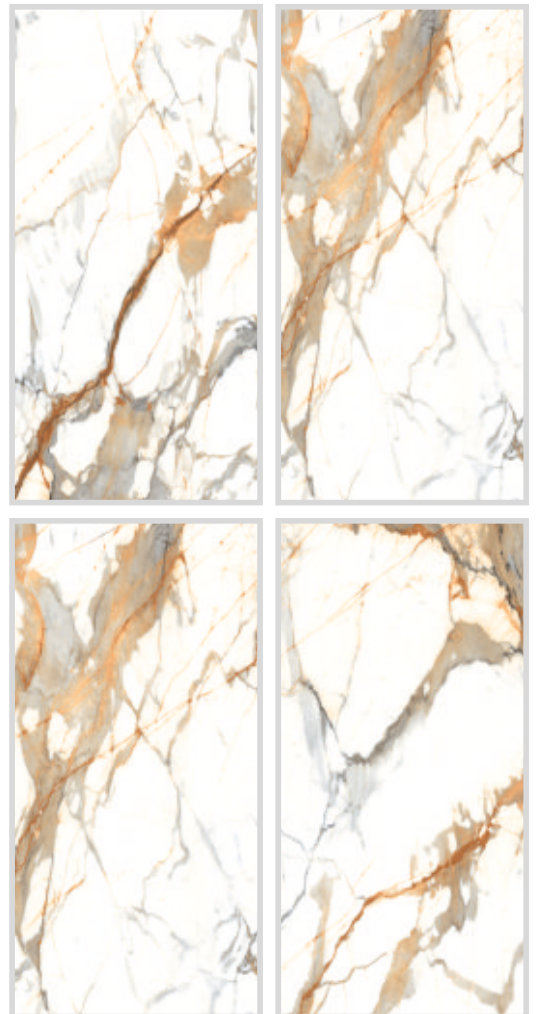

# RIYOLA GOLD

-  ECO FRIENDLY
-  STAIN RESISTANT
-  ZERO MAINTENANCE
-  APPLICATION FOR WALL
-  EASY TO CLEAN
-  APPLICATION FOR FLOOR

Available Random

Polished Porcelain Tile  
600x1200mm | Polished