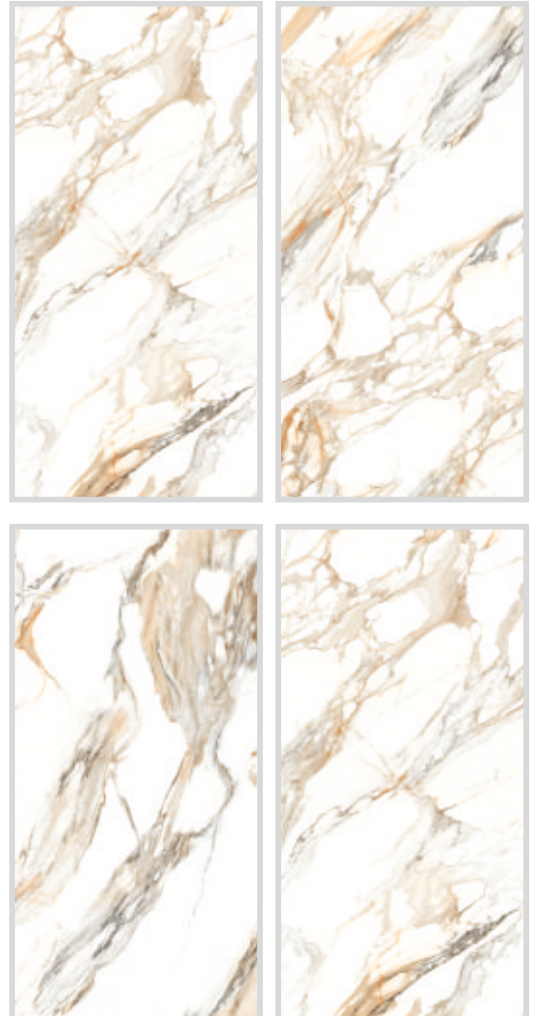

- ECO FRIENDLY
- STAIN RESISTANT
- ZERO MAINTENANCE
- APPLICATION FOR WALL
- EASY TO CLEAN
- APPLICATION FOR FLOOR

Available Random