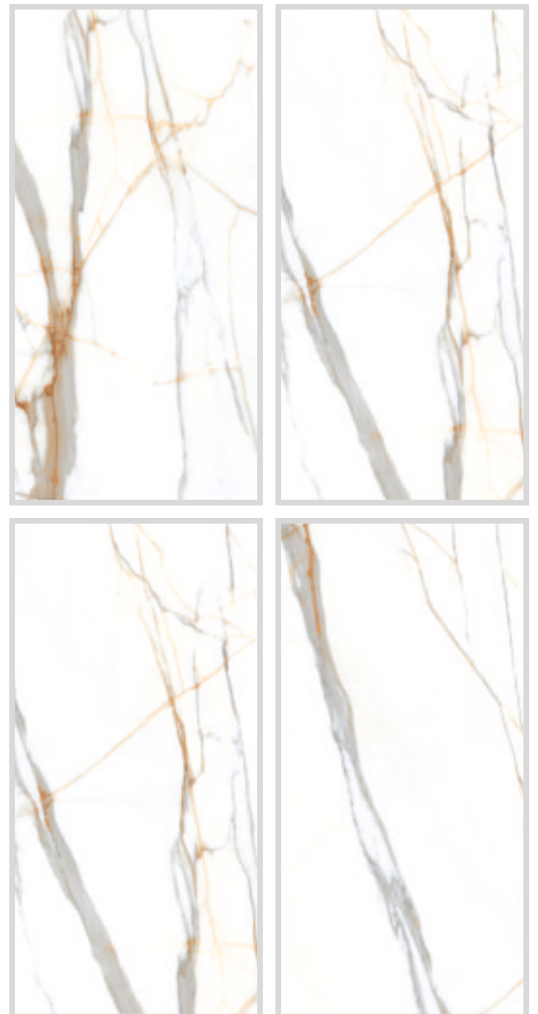

Available Random