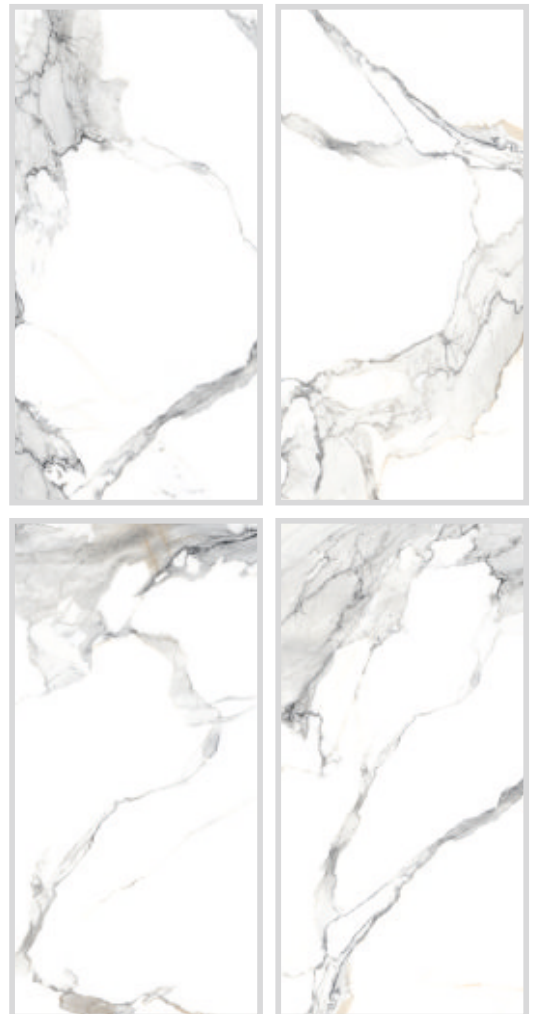

Available Random