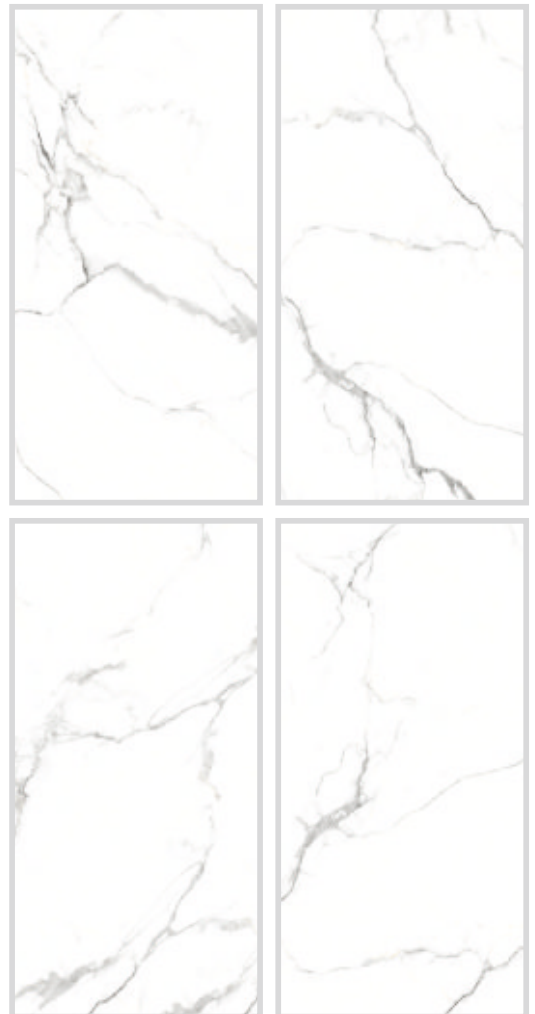

Available Random