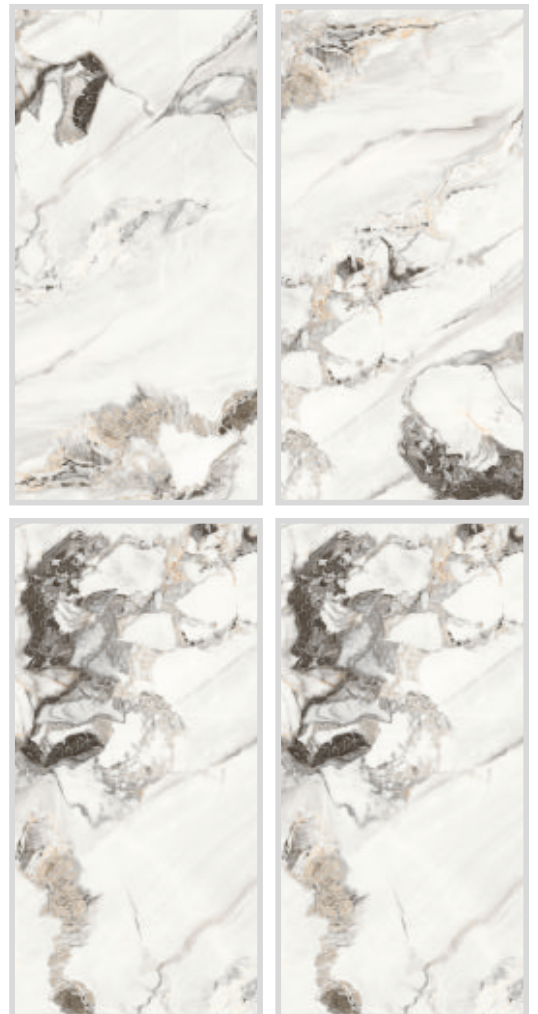

Available Random