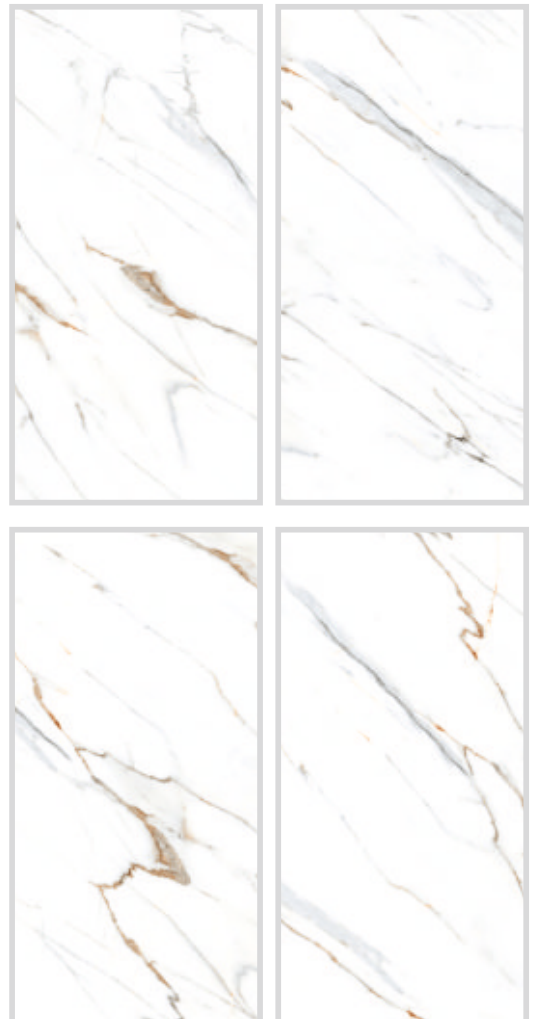

Available Random