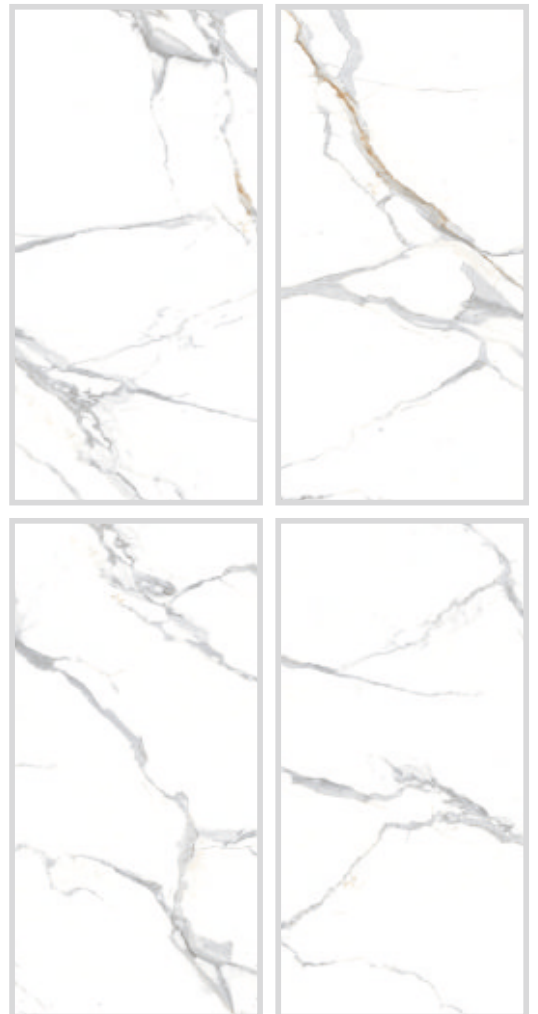

# ARBESCATO SILVER

-  ECO FRIENDLY
-  STAIN RESISTANT
-  ZERO MAINTENANCE
-  APPLICATION FOR WALL
-  EASY TO CLEAN
-  APPLICATION FOR FLOOR

Available Random

Polished Porcelain Tile  
600x1200mm | Polished