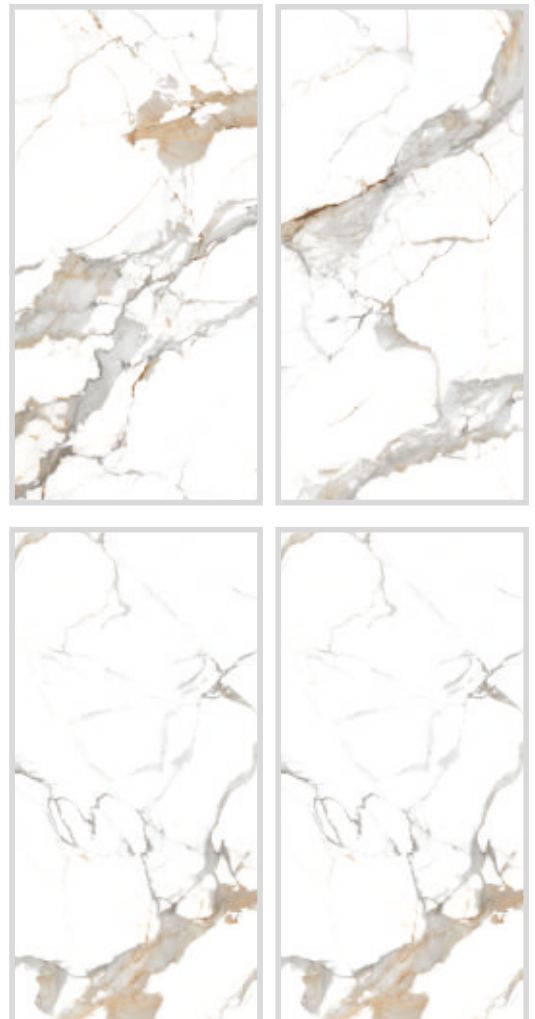

- ECO FRIENDLY
- STAIN RESISTANT
- ZERO MAINTENANCE
- APPLICATION FOR WALL
- EASY TO CLEAN
- APPLICATION FOR FLOOR

Available Random