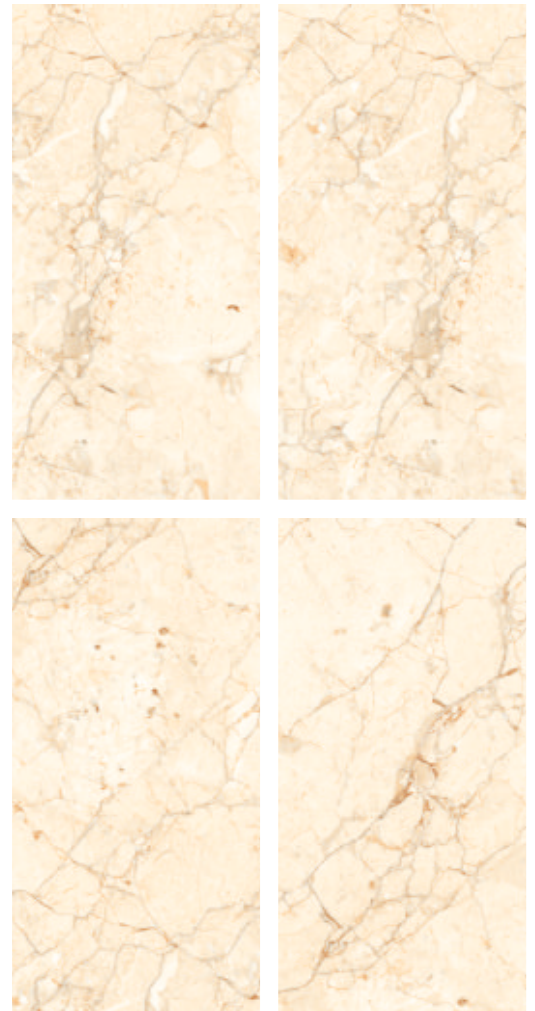

Available Random