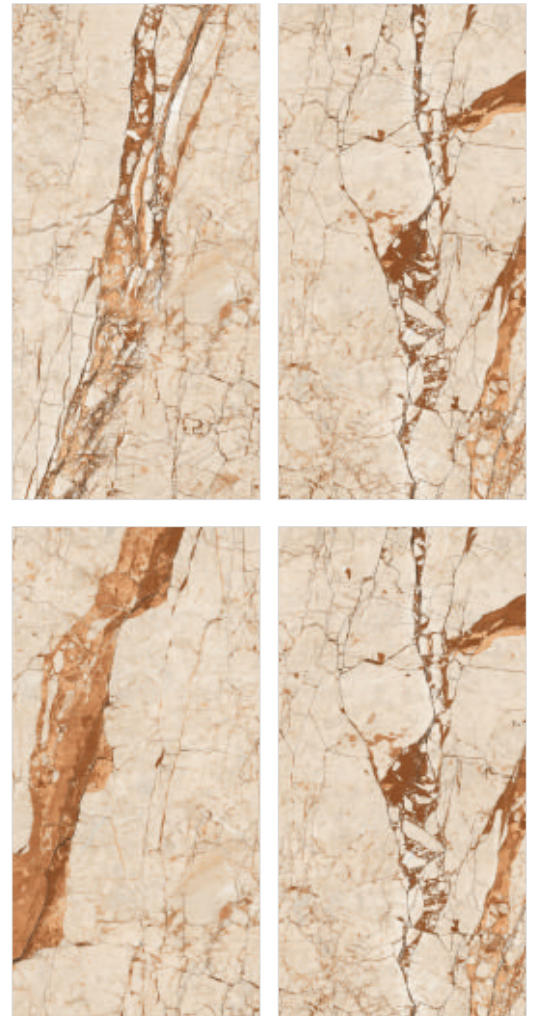

Available Random