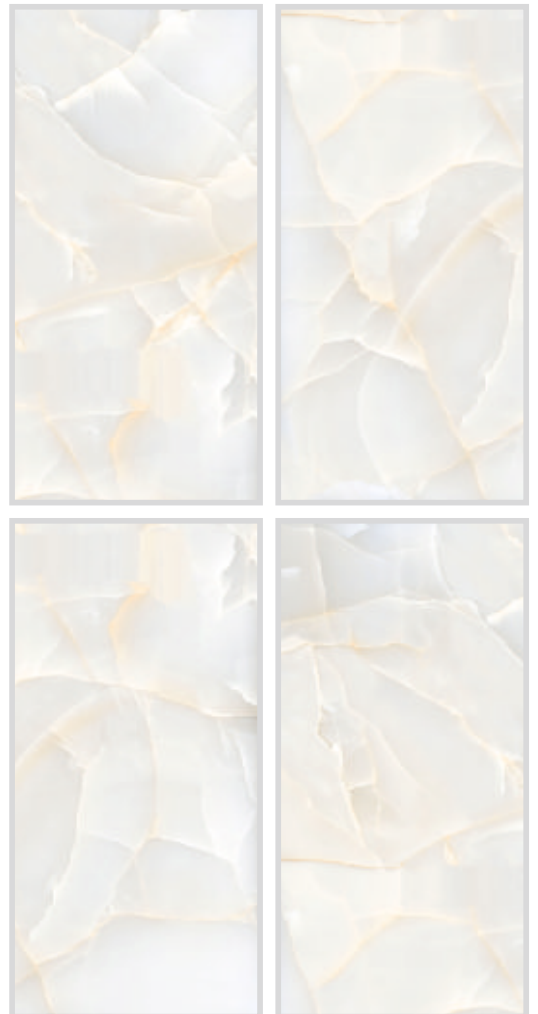

Available Random