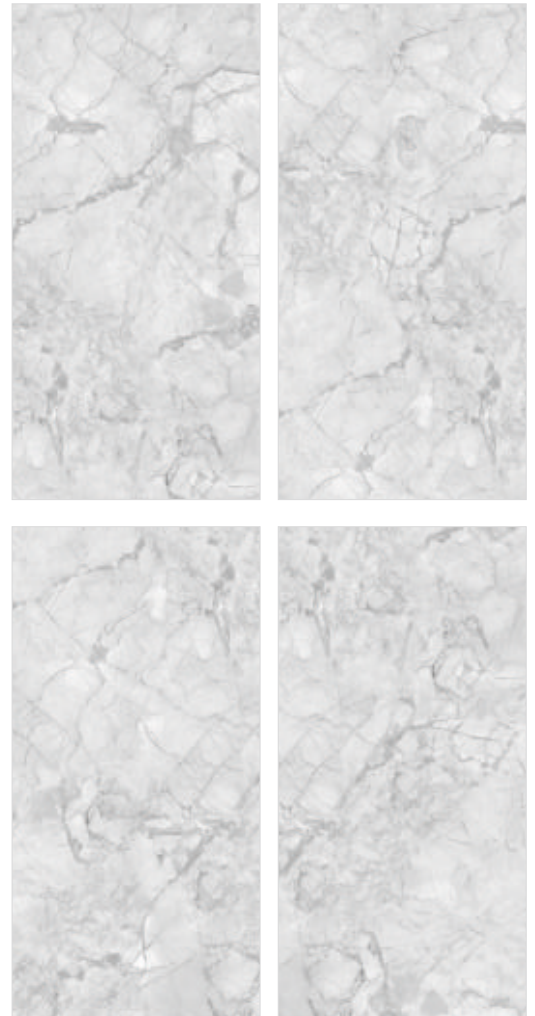

Available Random