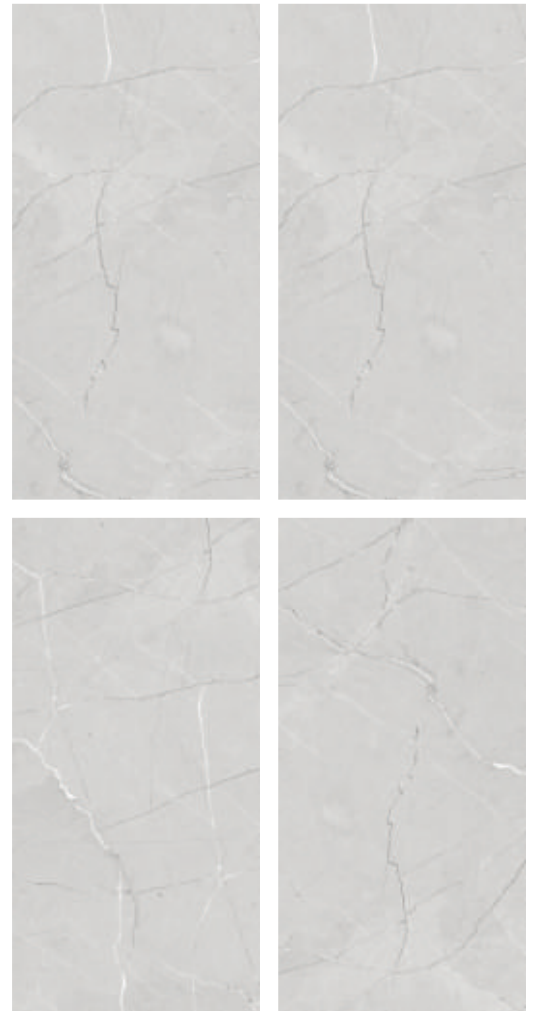

Available Random