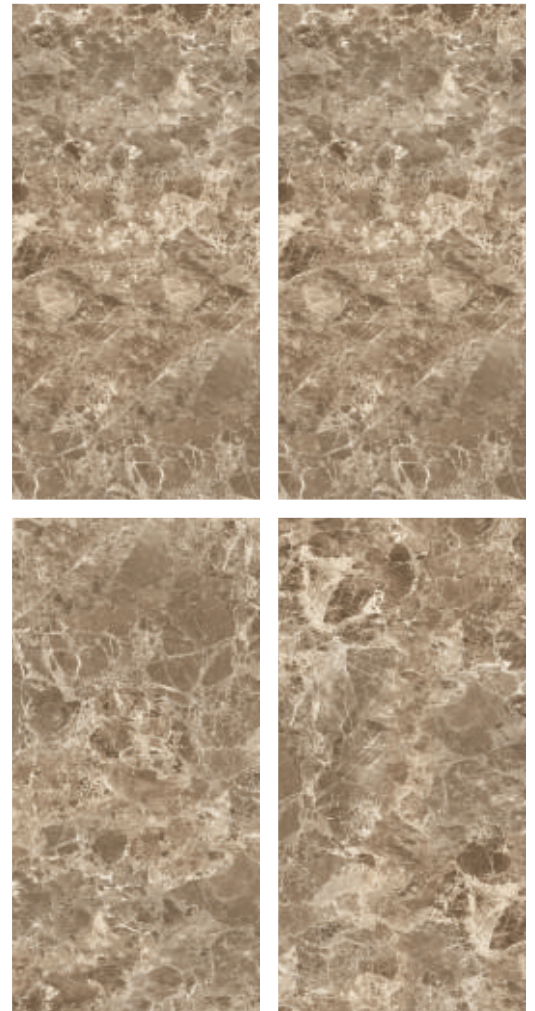

Available Random