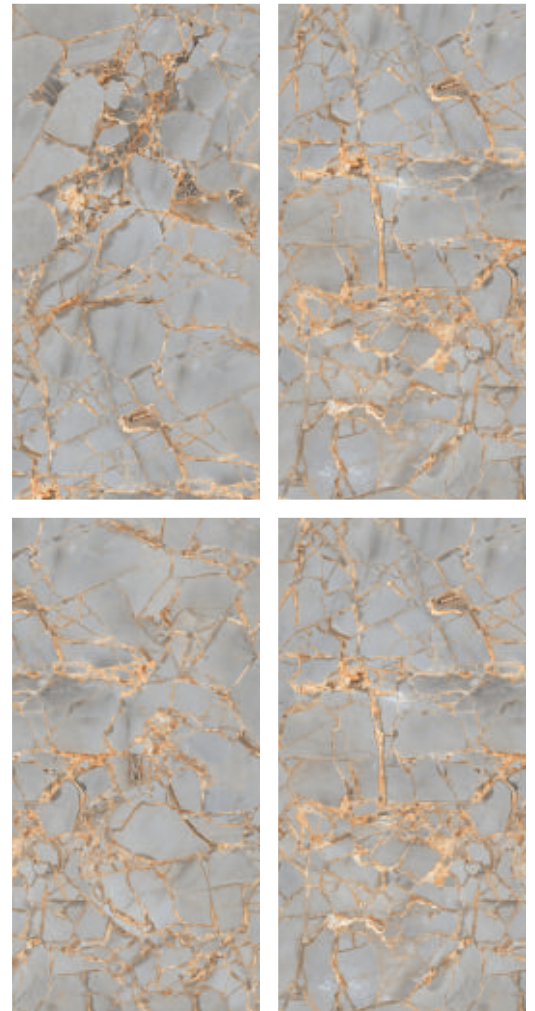

Available Random