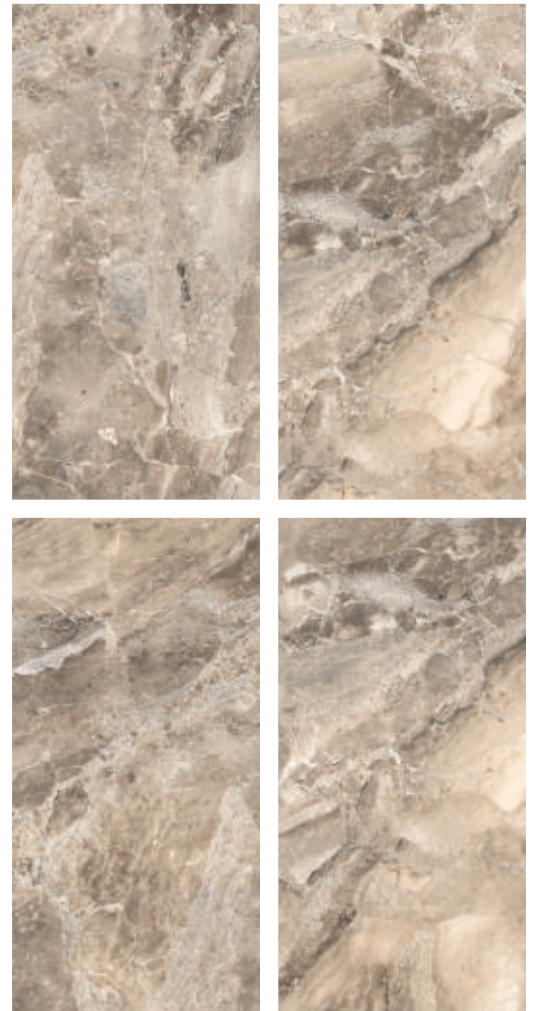

Available Random