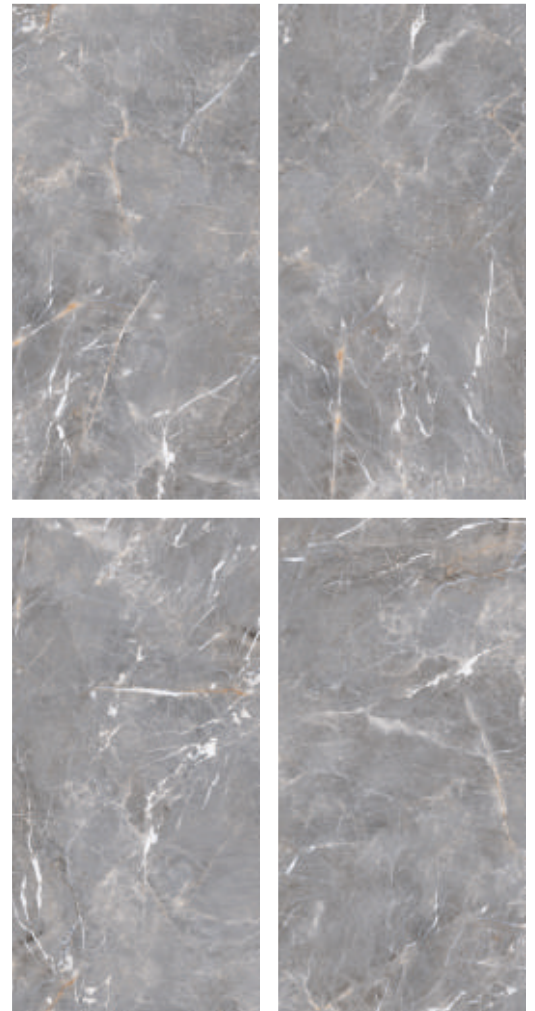

Available Random