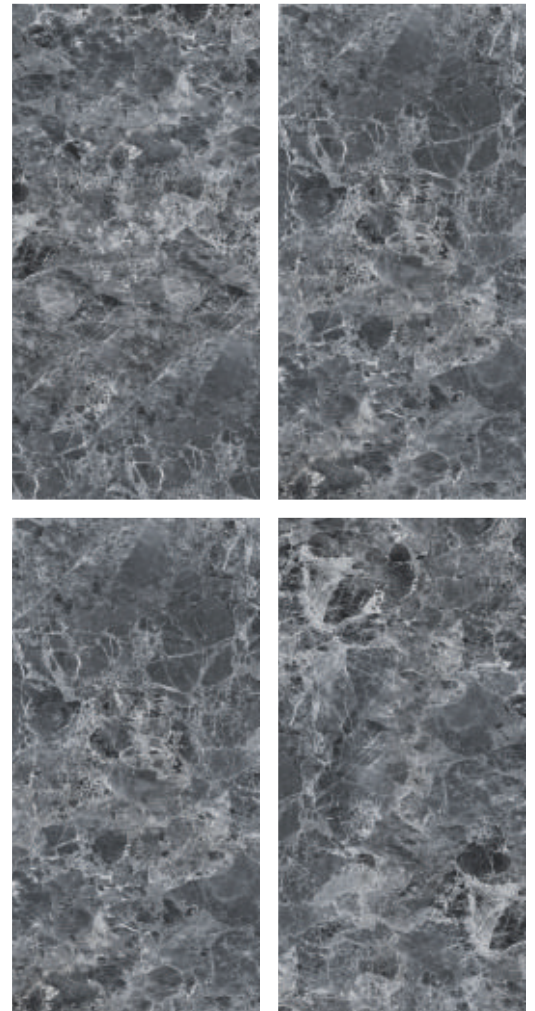

Available Random