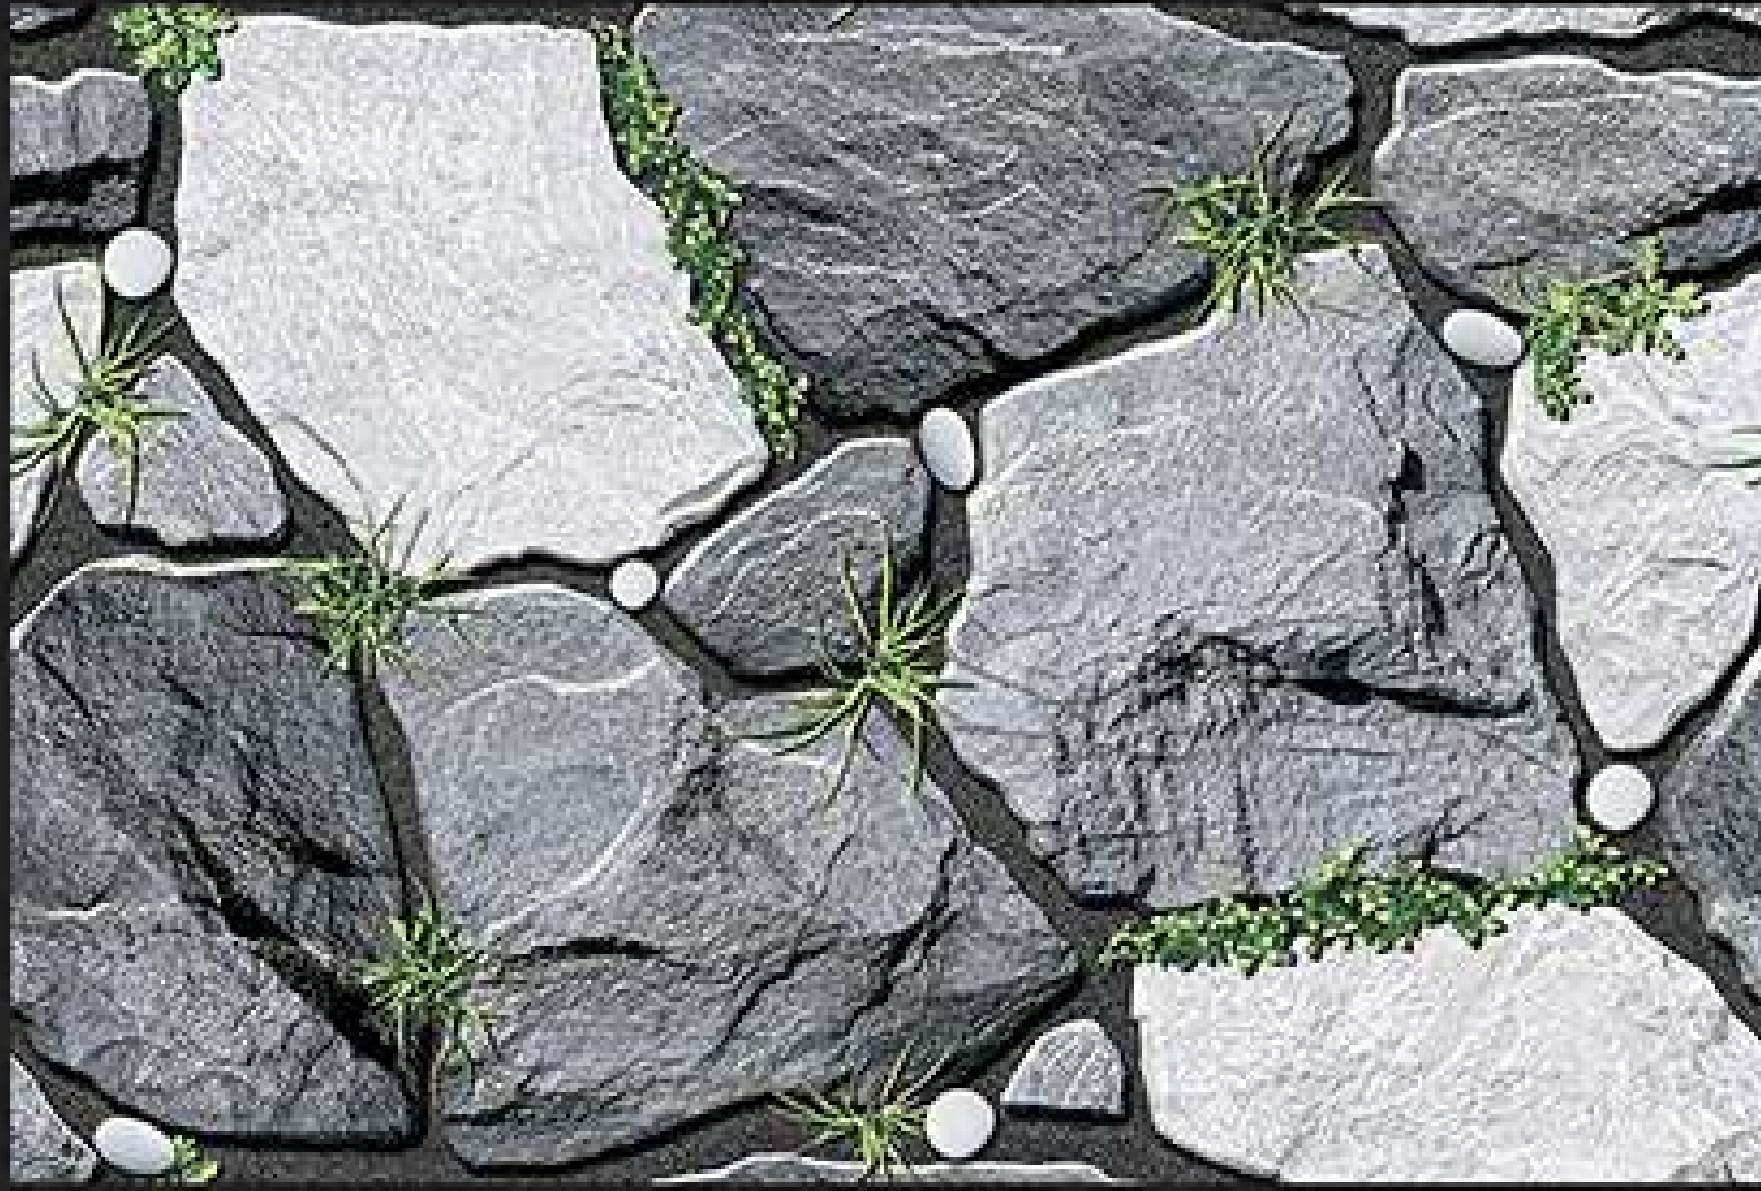

DIGITAL WALL TILES
300x450mm | MATT FINISH

7061