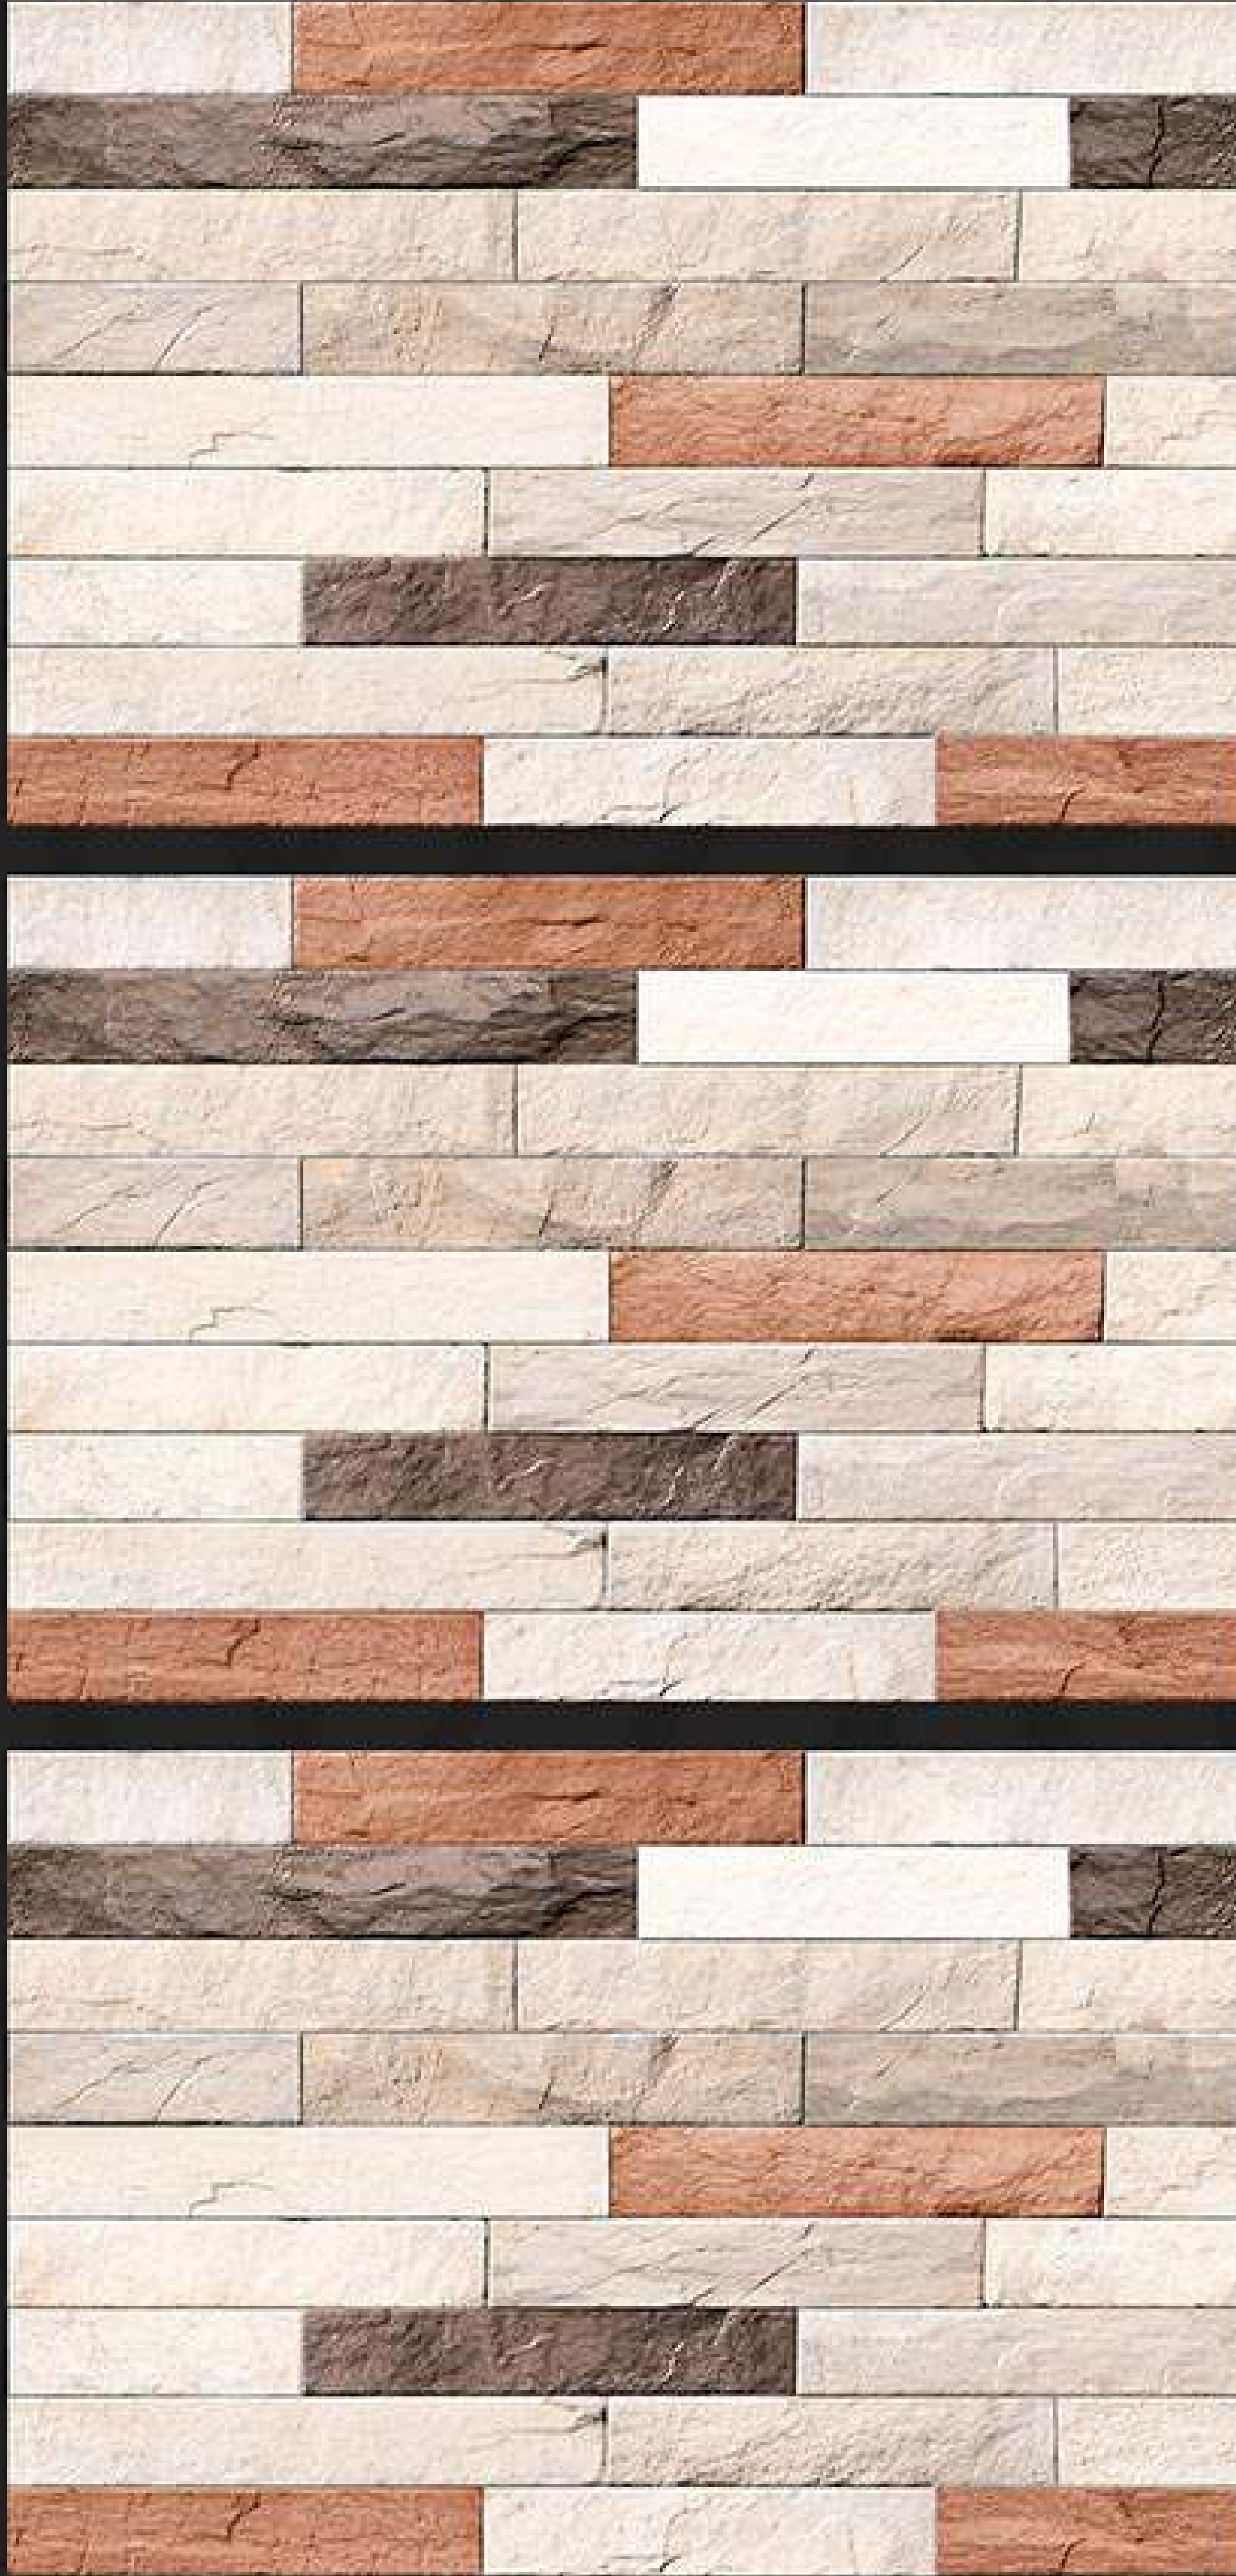

DIGITAL WALL TILES
300x450mm | MATT FINISH

7074