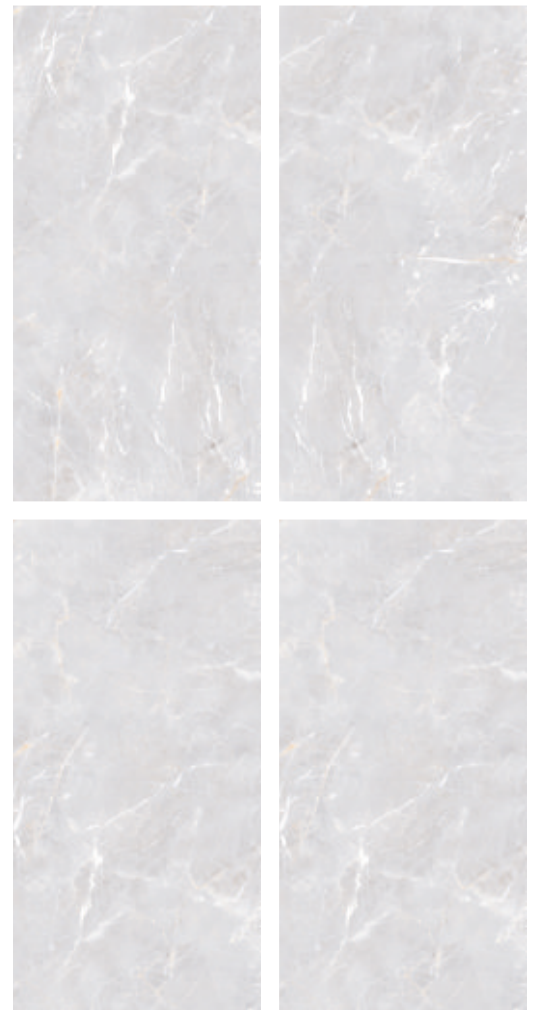

# COSTA CARNIS ICE

- ECO FRIENDLY
- STAIN RESISTANT
- ZERO MAINTENANCE
- APPLICATION FOR WALL
- EASY TO CLEAN
- APPLICATION FOR FLOOR

Available Random

Polished Porcelain Tile  
800x1600mm | Polished