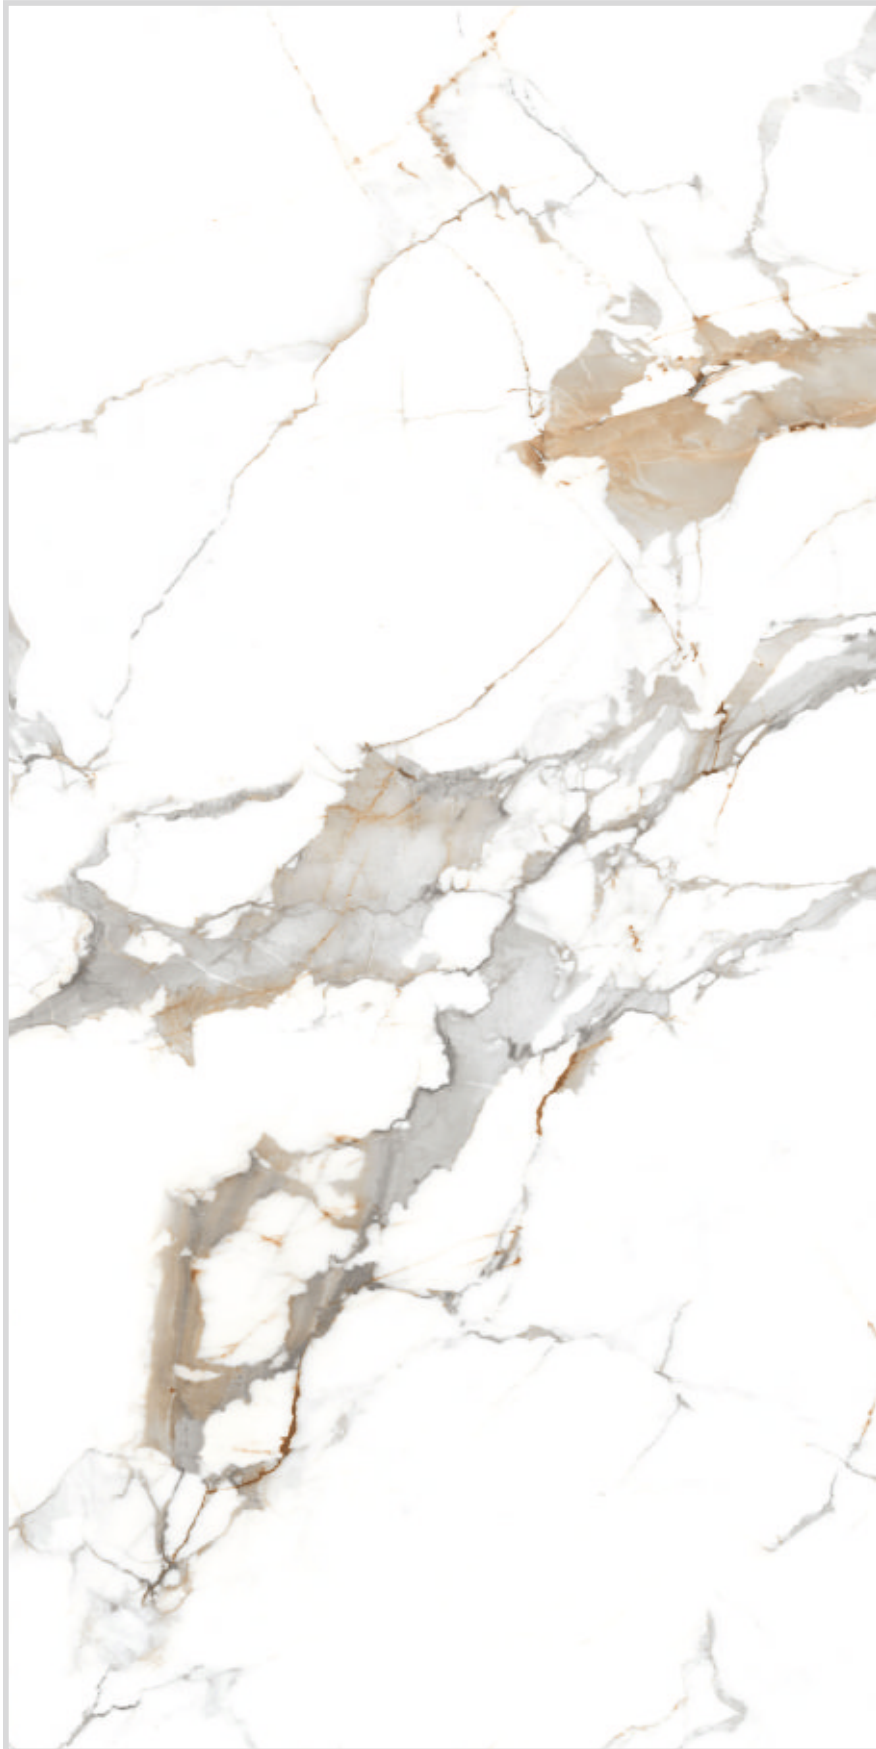

Polished Porcelain Tile
800x1600mm | Polished

CAPRICON GOLD