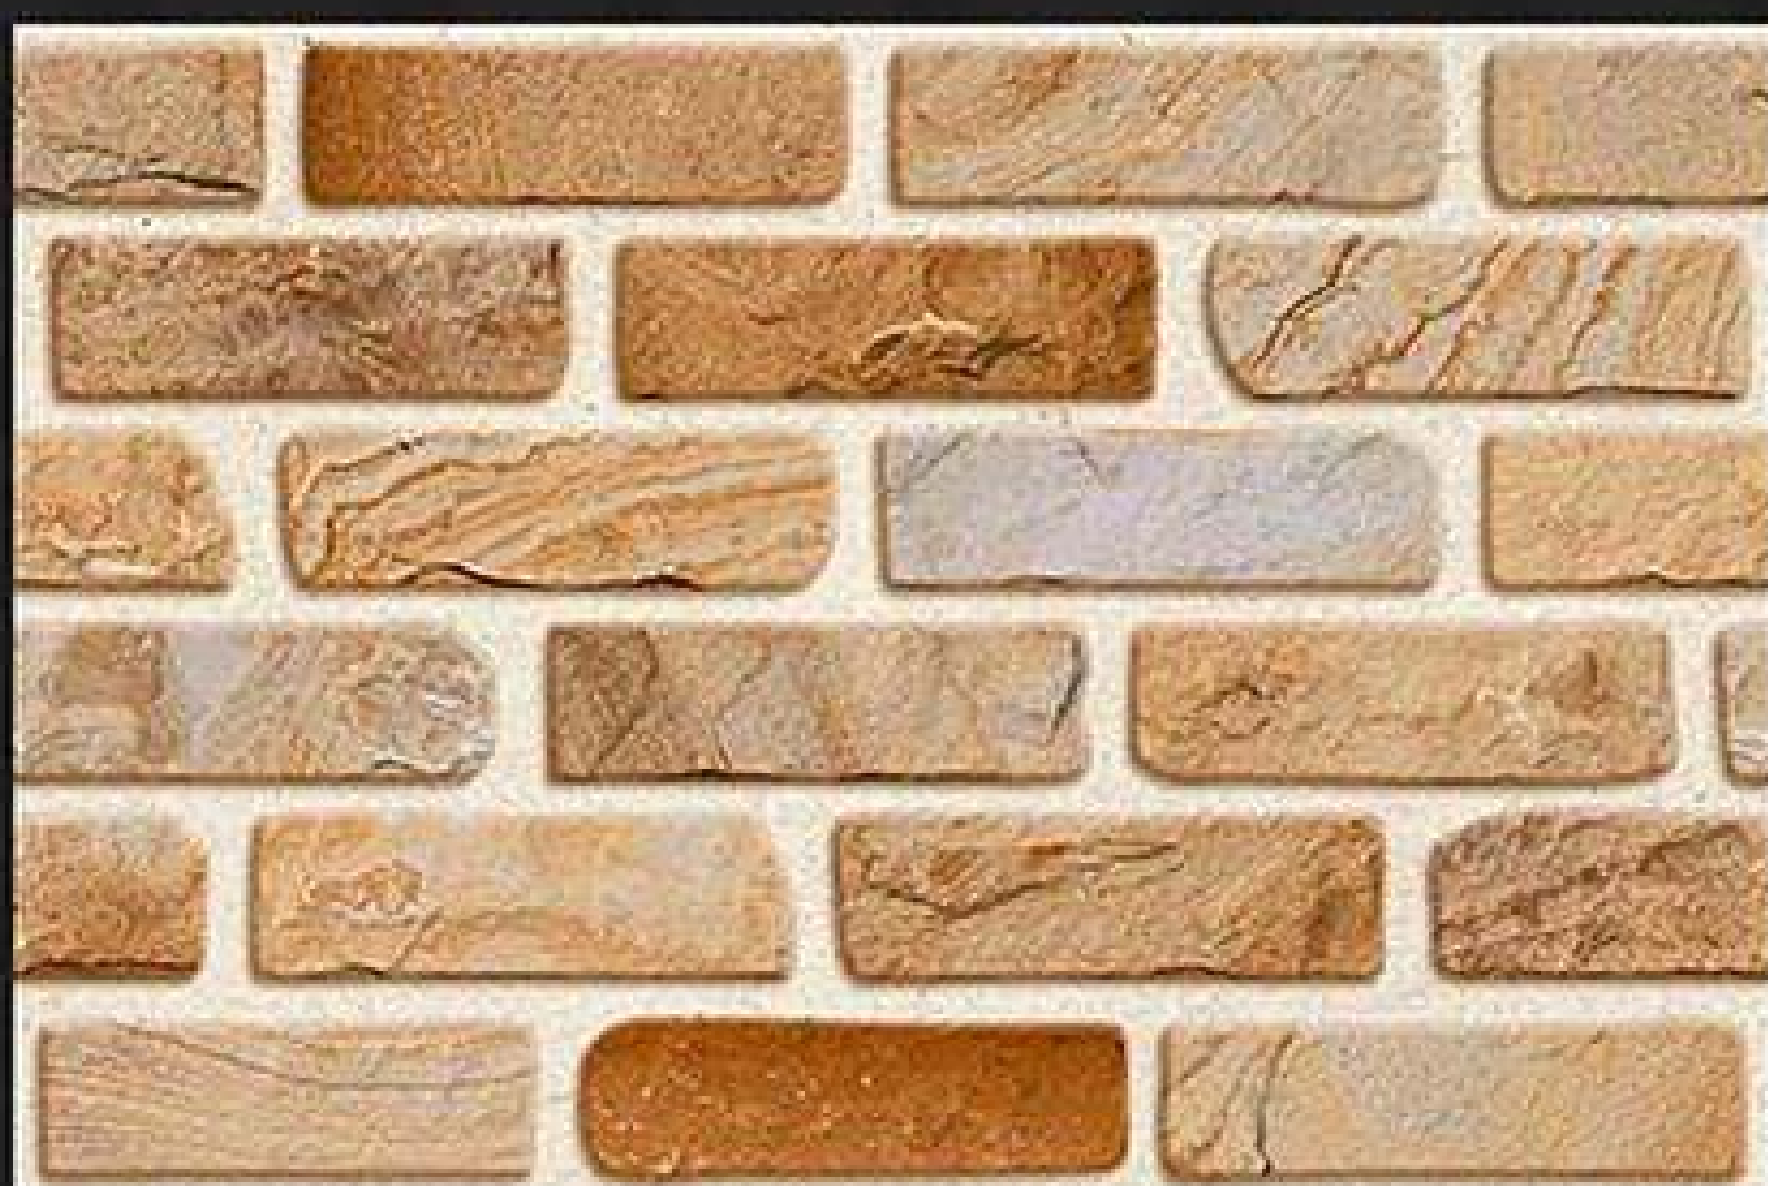

DIGITAL WALL TILES
300x450mm | GLOSSY FINISH

6299

DIGITAL WALL TILES
300x450mm | GLOSSY FINISH

6321

DIGITAL WALL TILES
300x450mm | GLOSSY FINISH

6323

DIGITAL WALL TILES
300x450mm | GLOSSY FINISH

6326