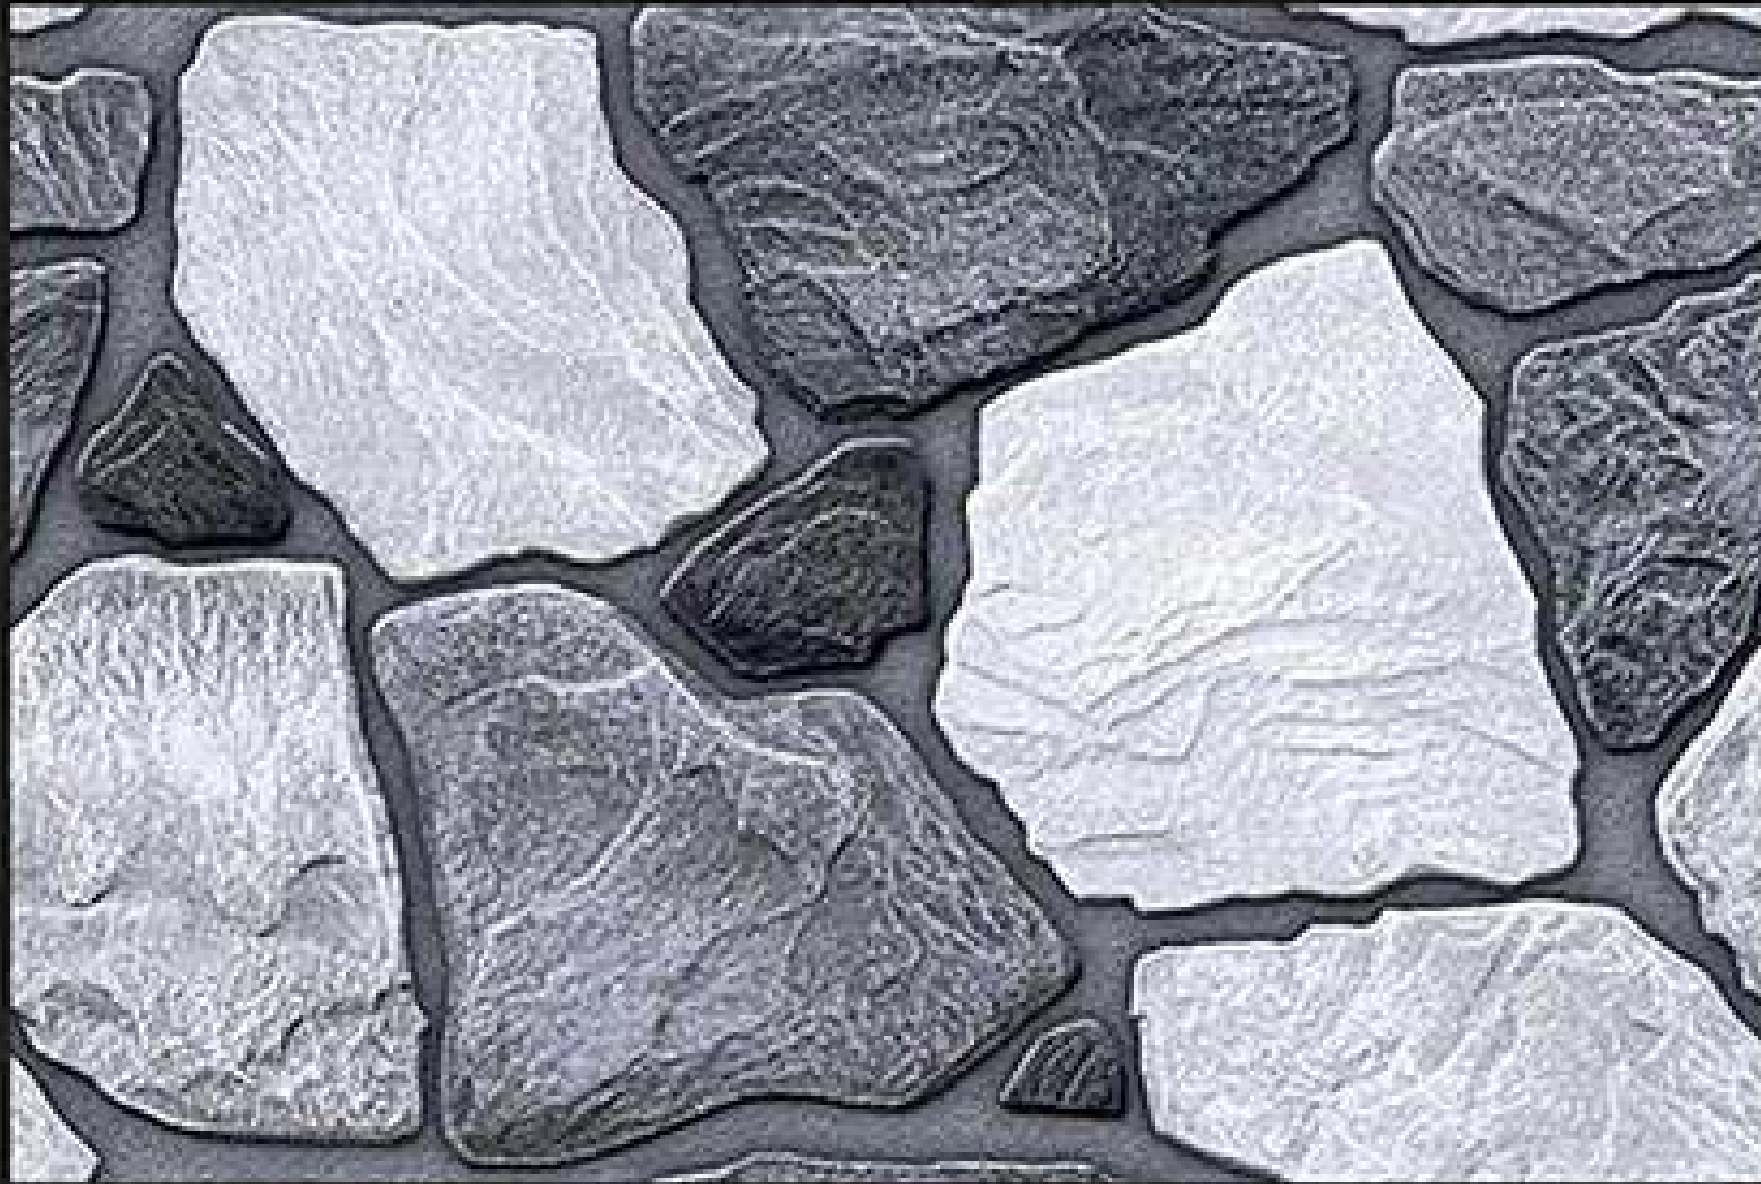

DIGITAL WALL TILES
300x450mm | GLOSSY FINISH

6285