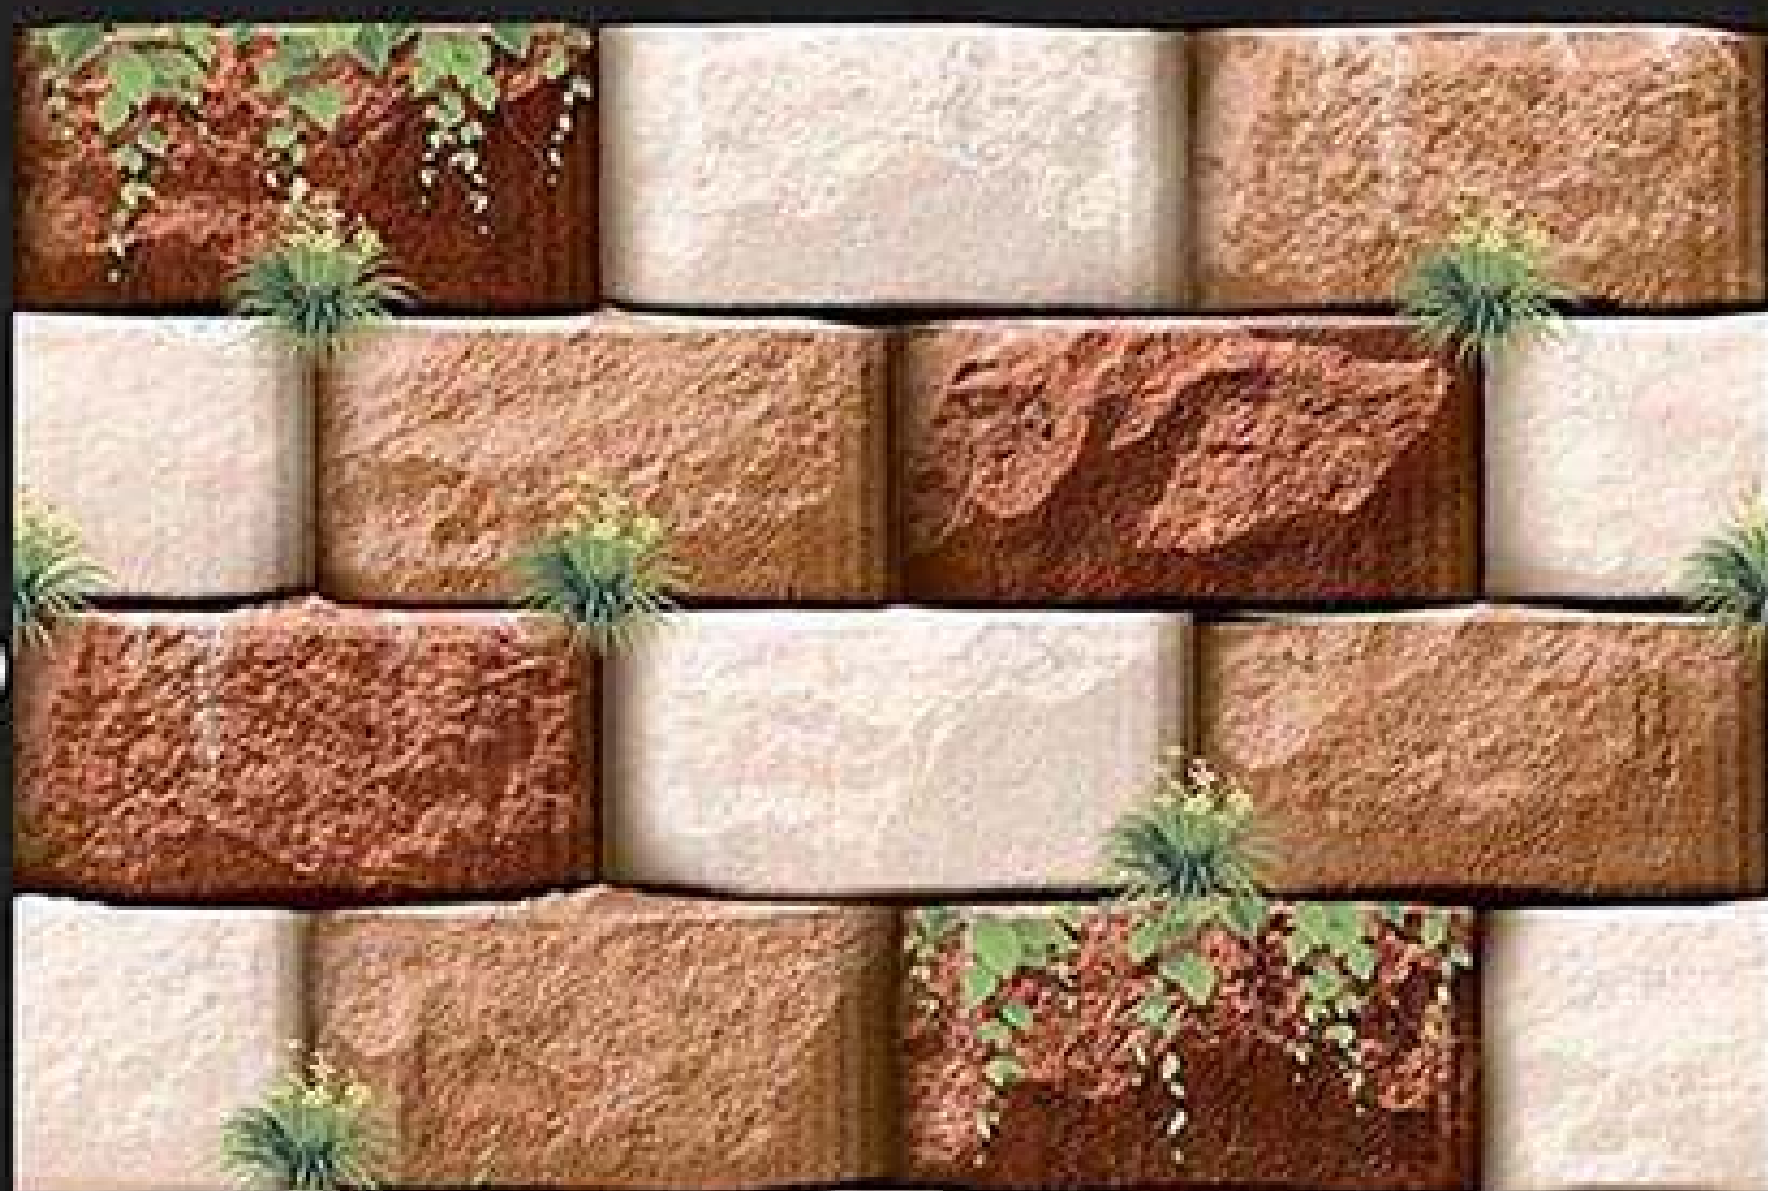

**HL-1
(RANDOM)**