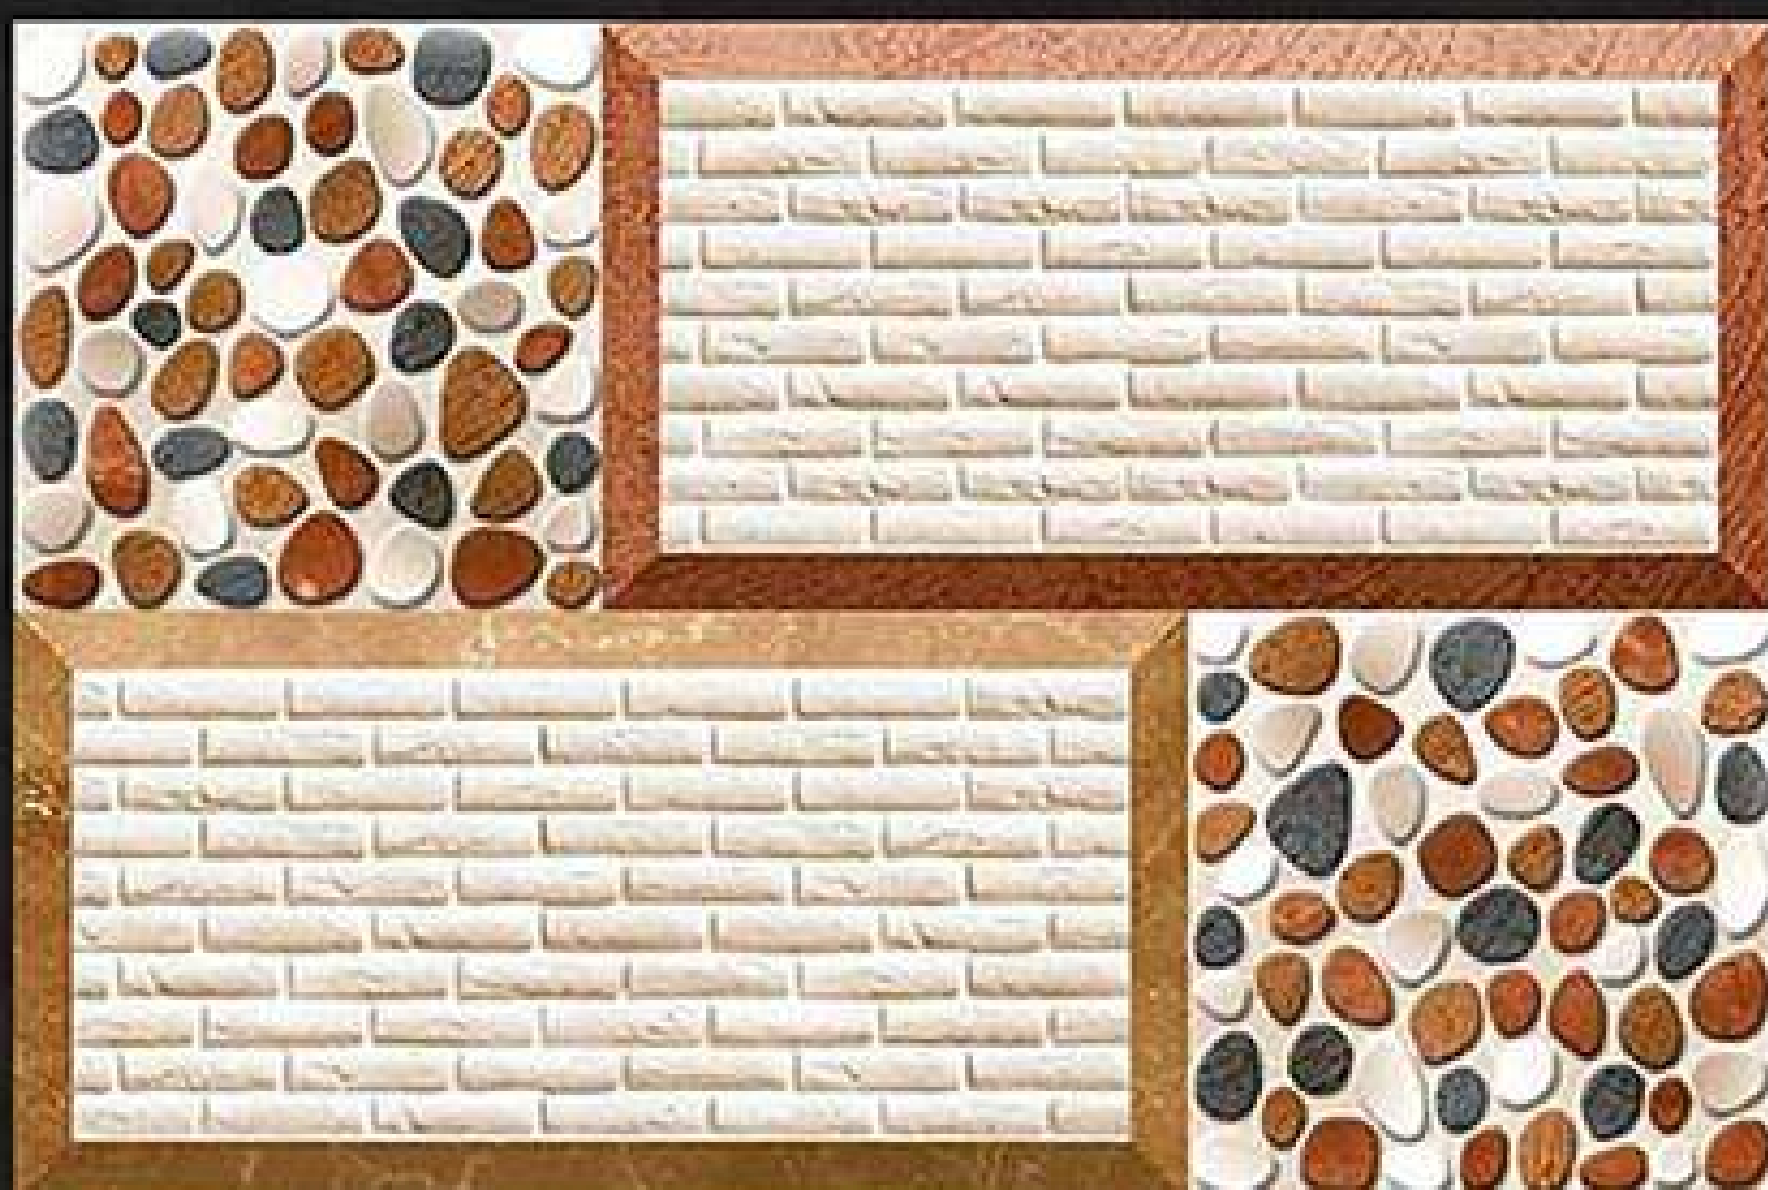

DIGITAL WALL TILES
300x450mm | GLOSSY FINISH

6255