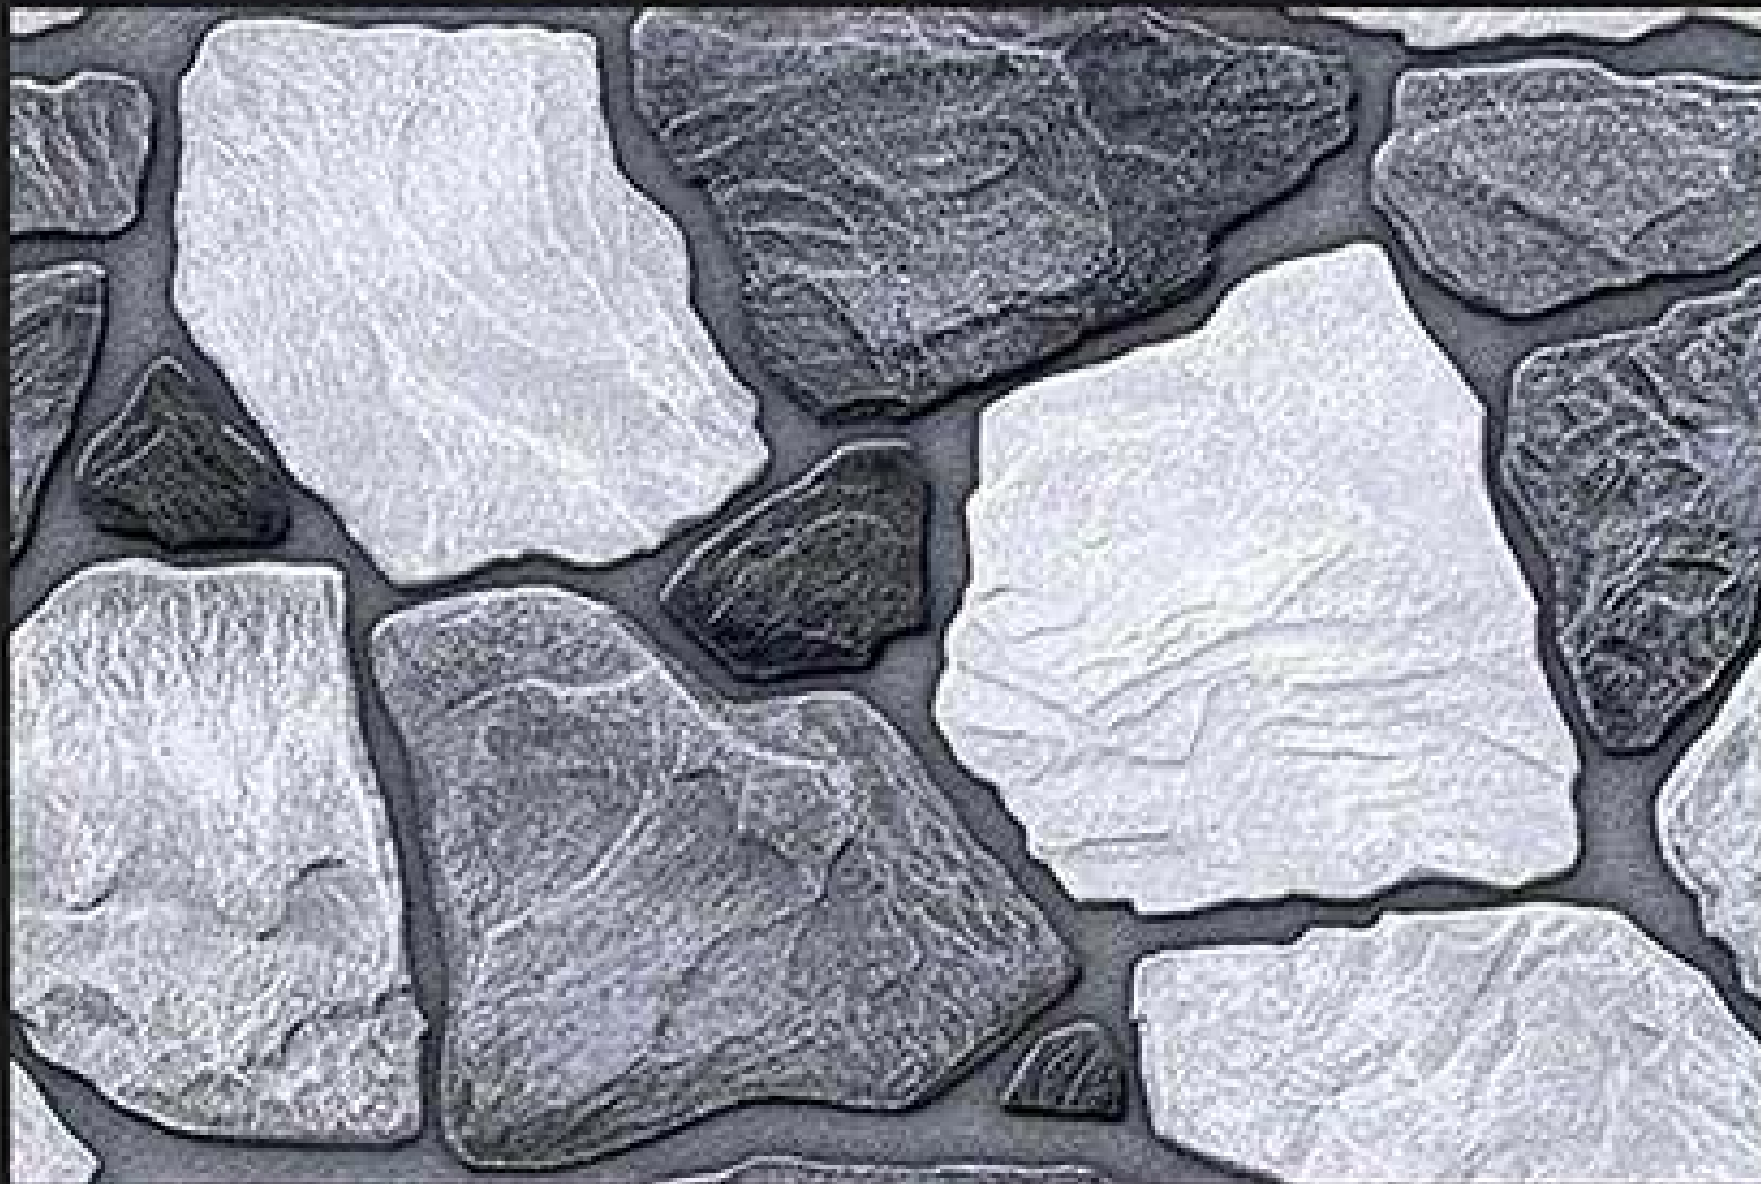

DIGITAL WALL TILES
300x450mm | GLOSSY FINISH

6285