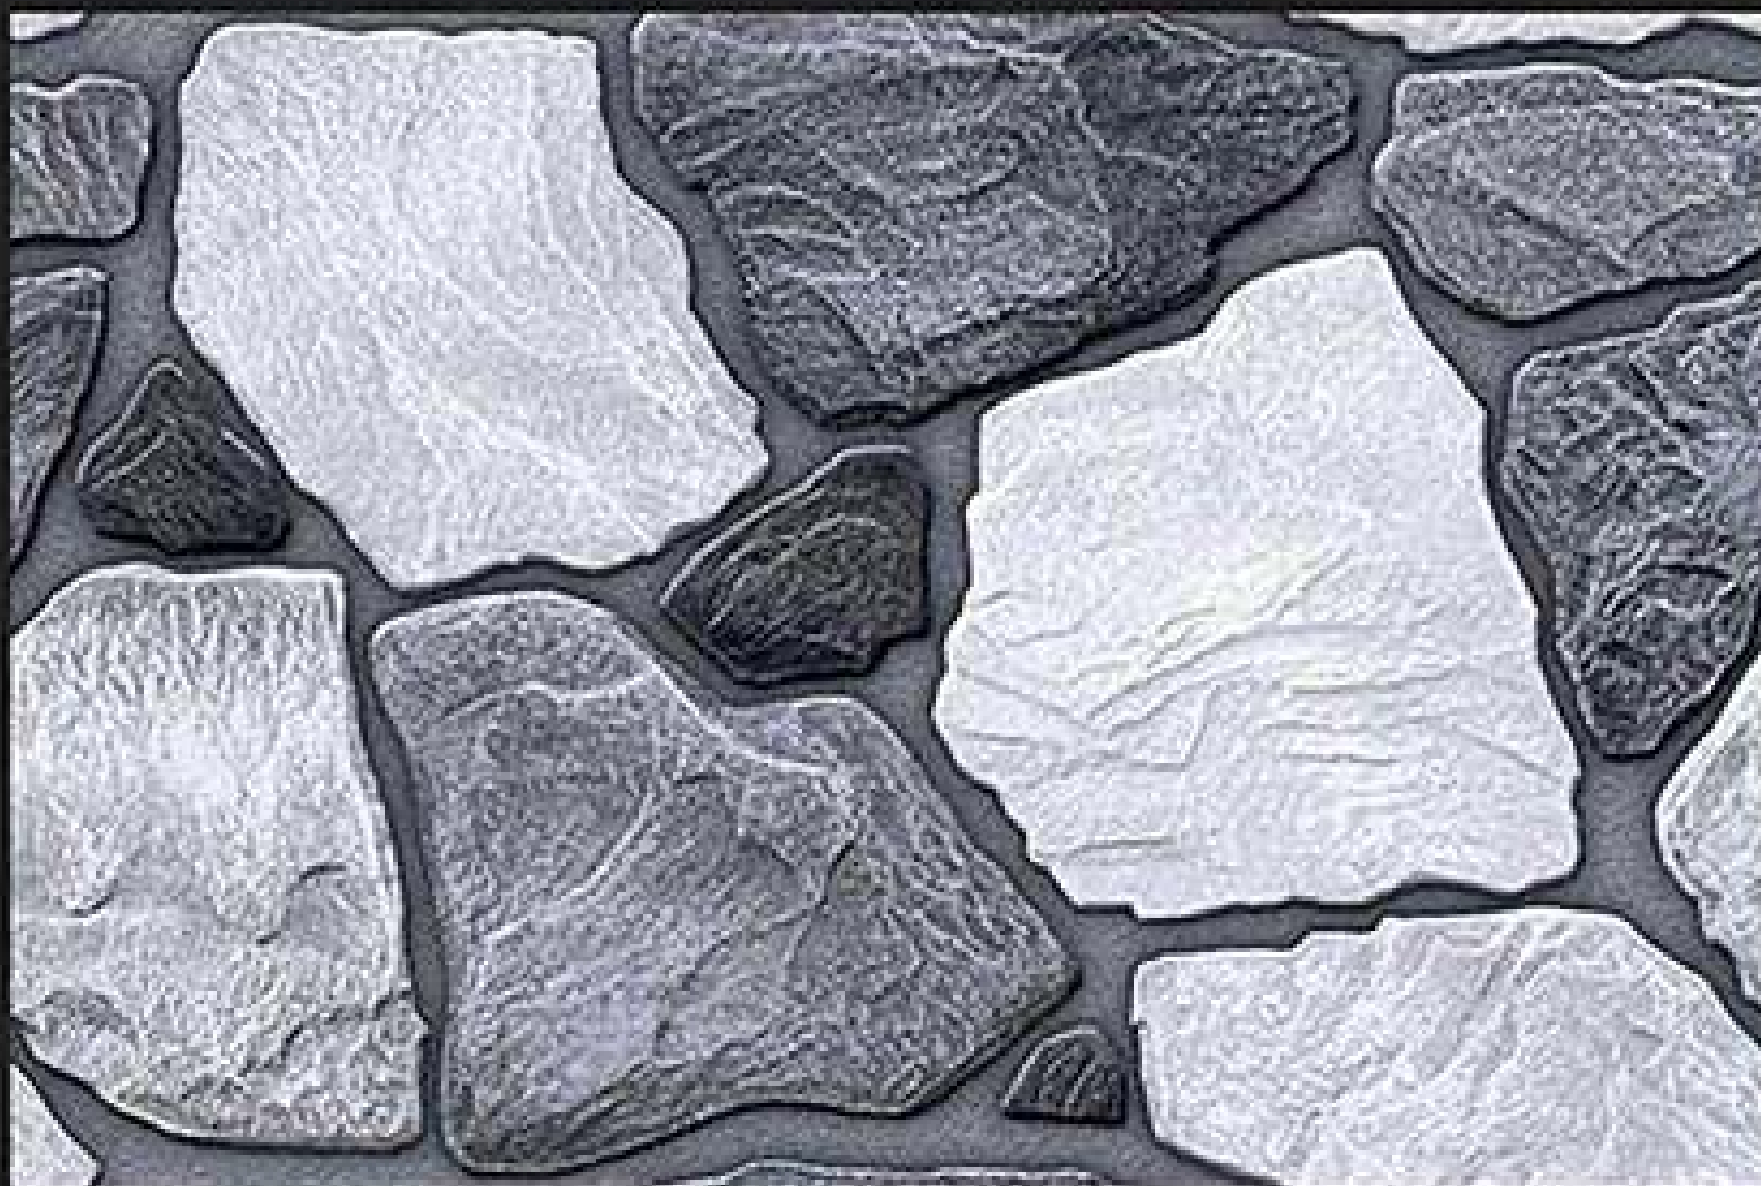

DIGITAL WALL TILES
300x450mm | GLOSSY FINISH

6285