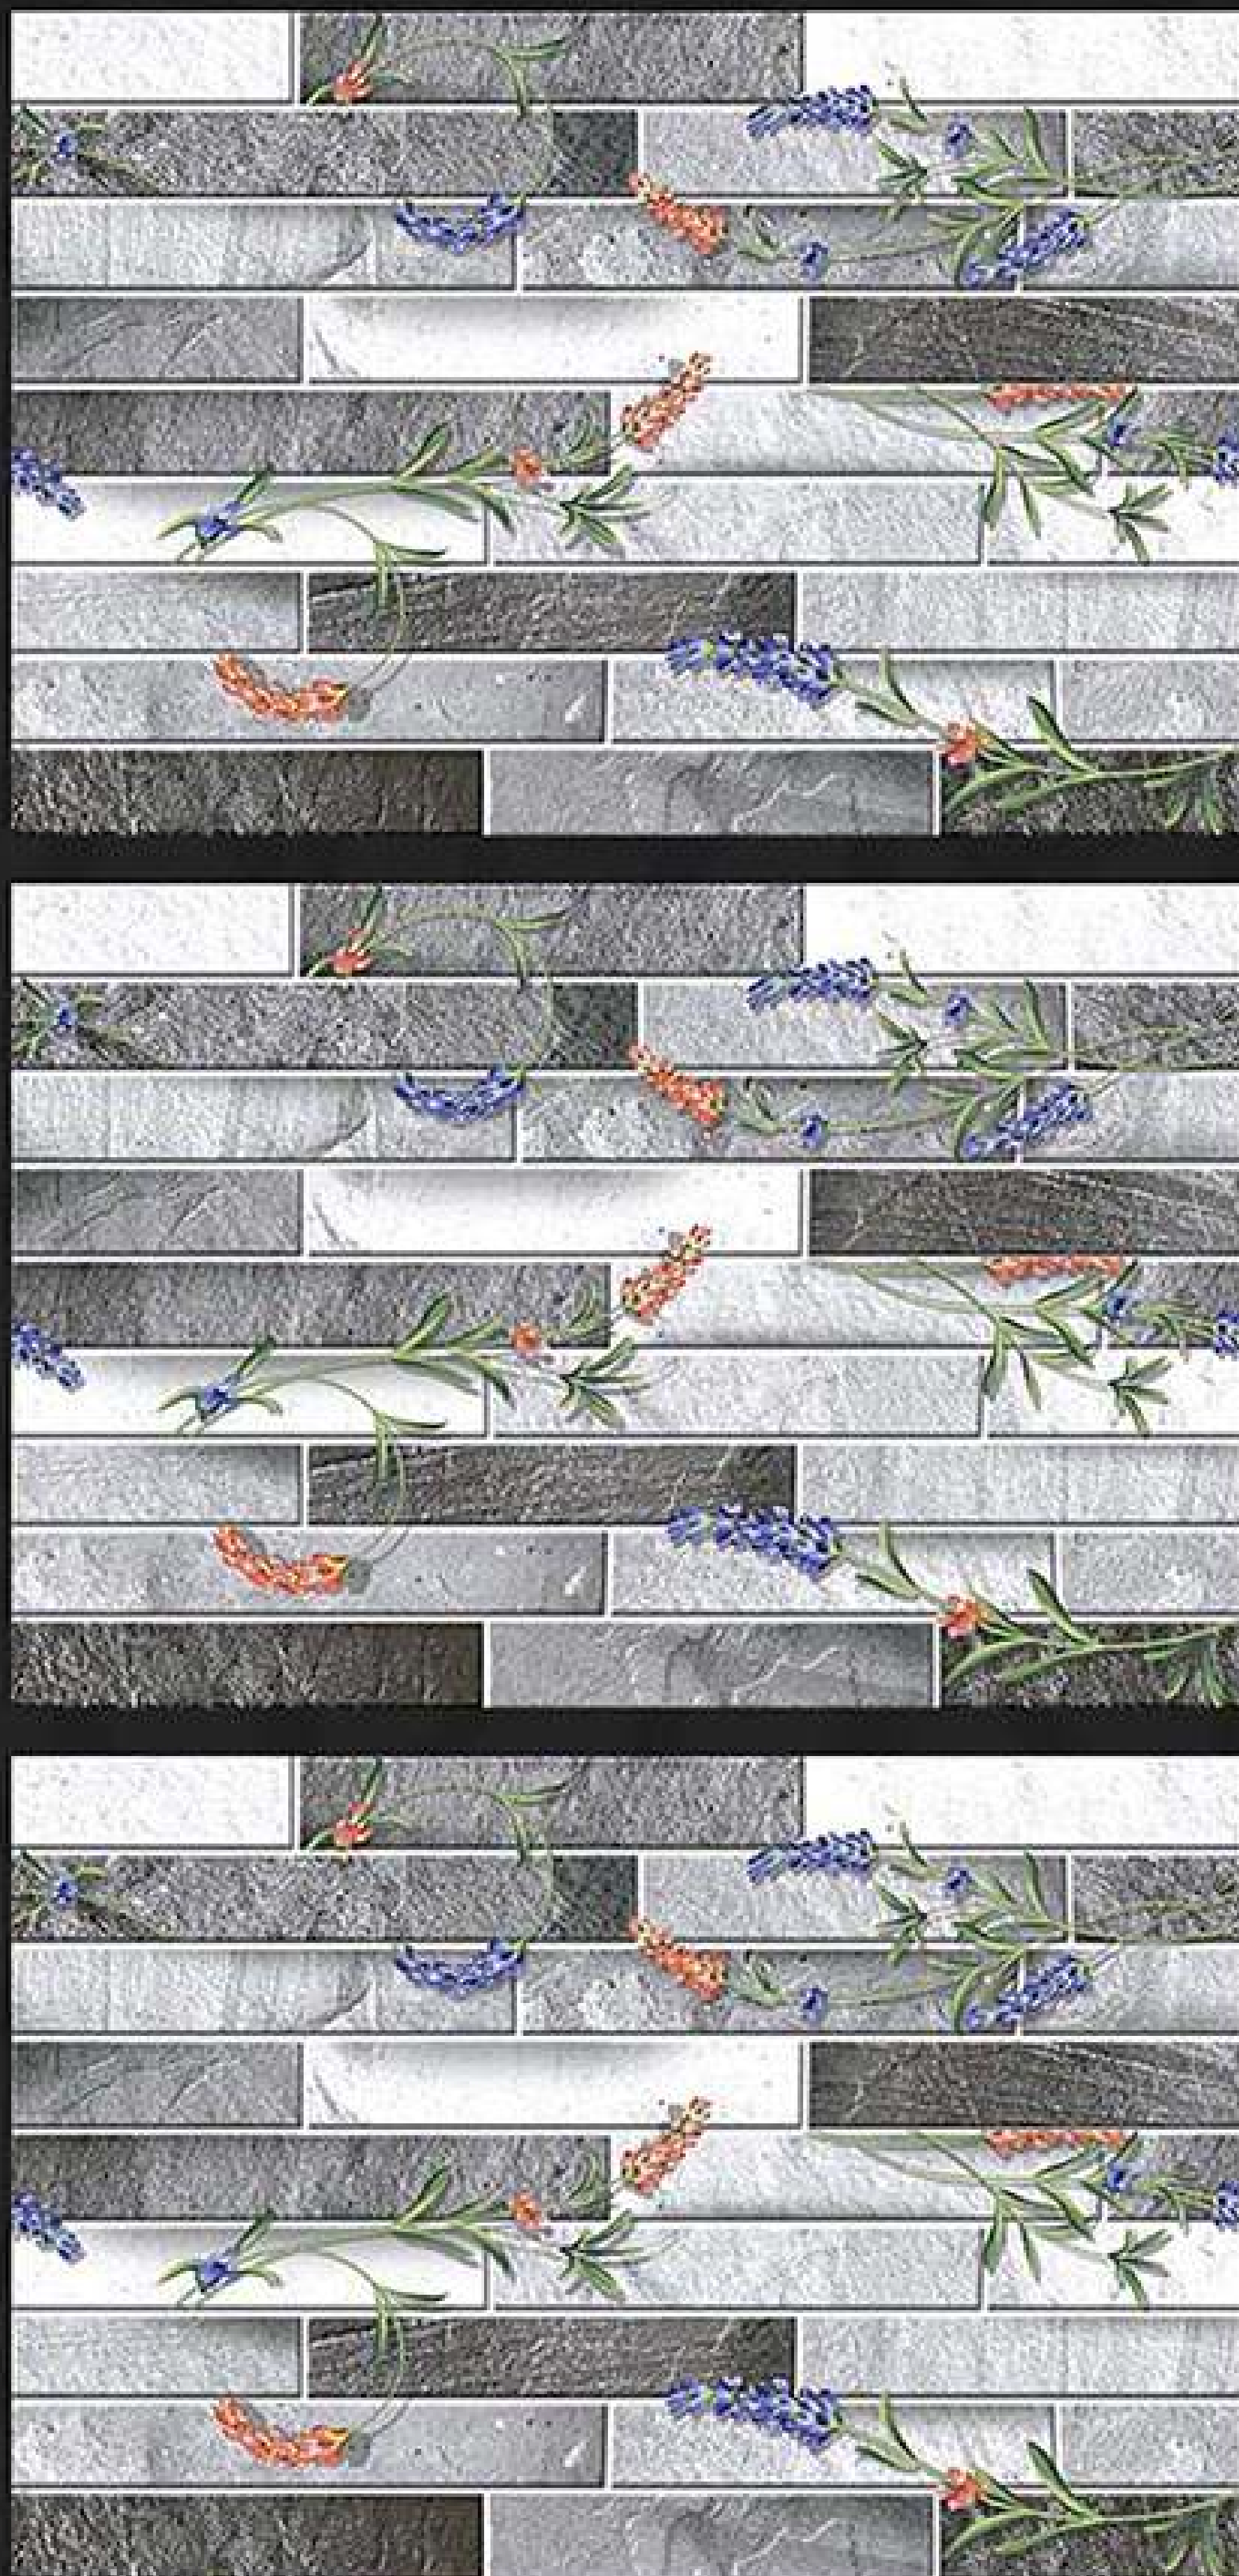

DIGITAL WALL TILES
300x450mm | GLOSSY FINISH

6299