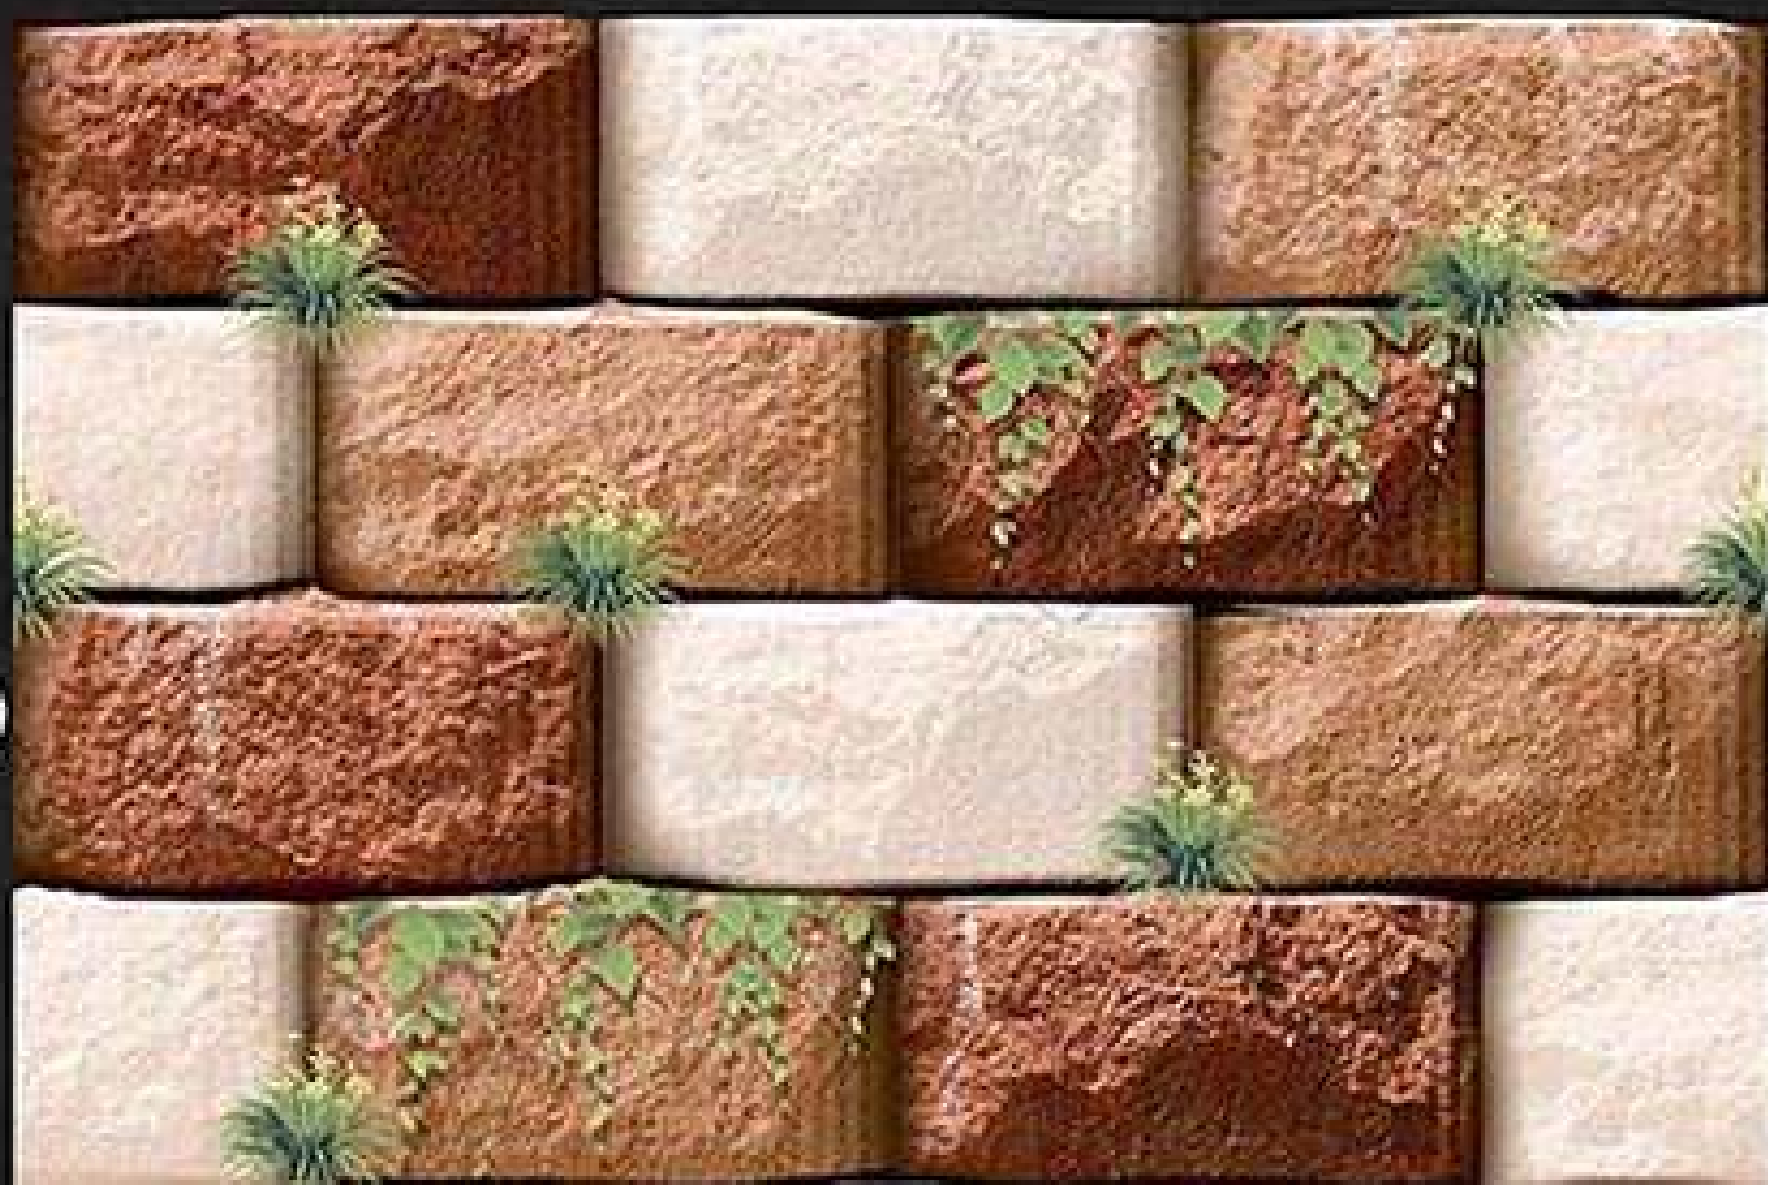

DIGITAL WALL TILES
300x450mm | GLOSSY FINISH

6342

**HL-1
(RANDOM)**