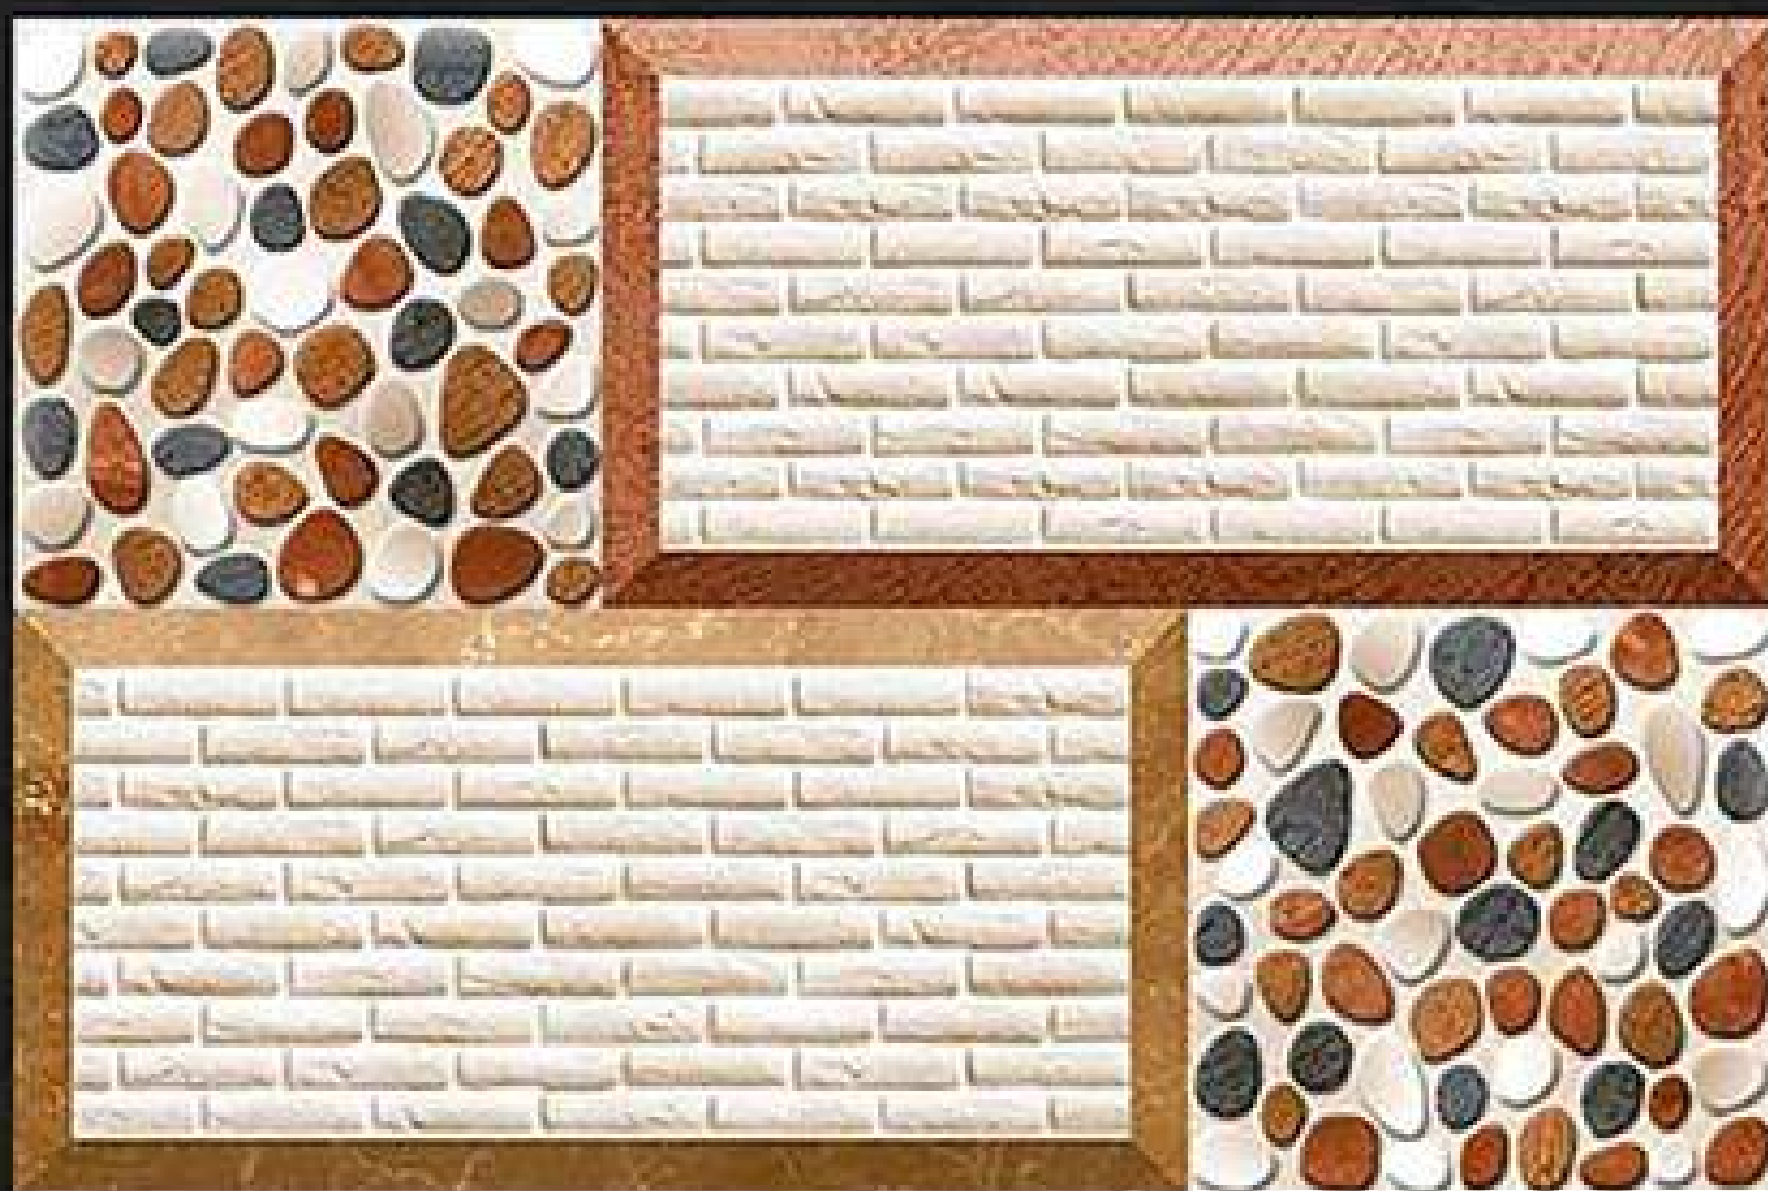

DIGITAL WALL TILES
300x450mm | GLOSSY FINISH

6255