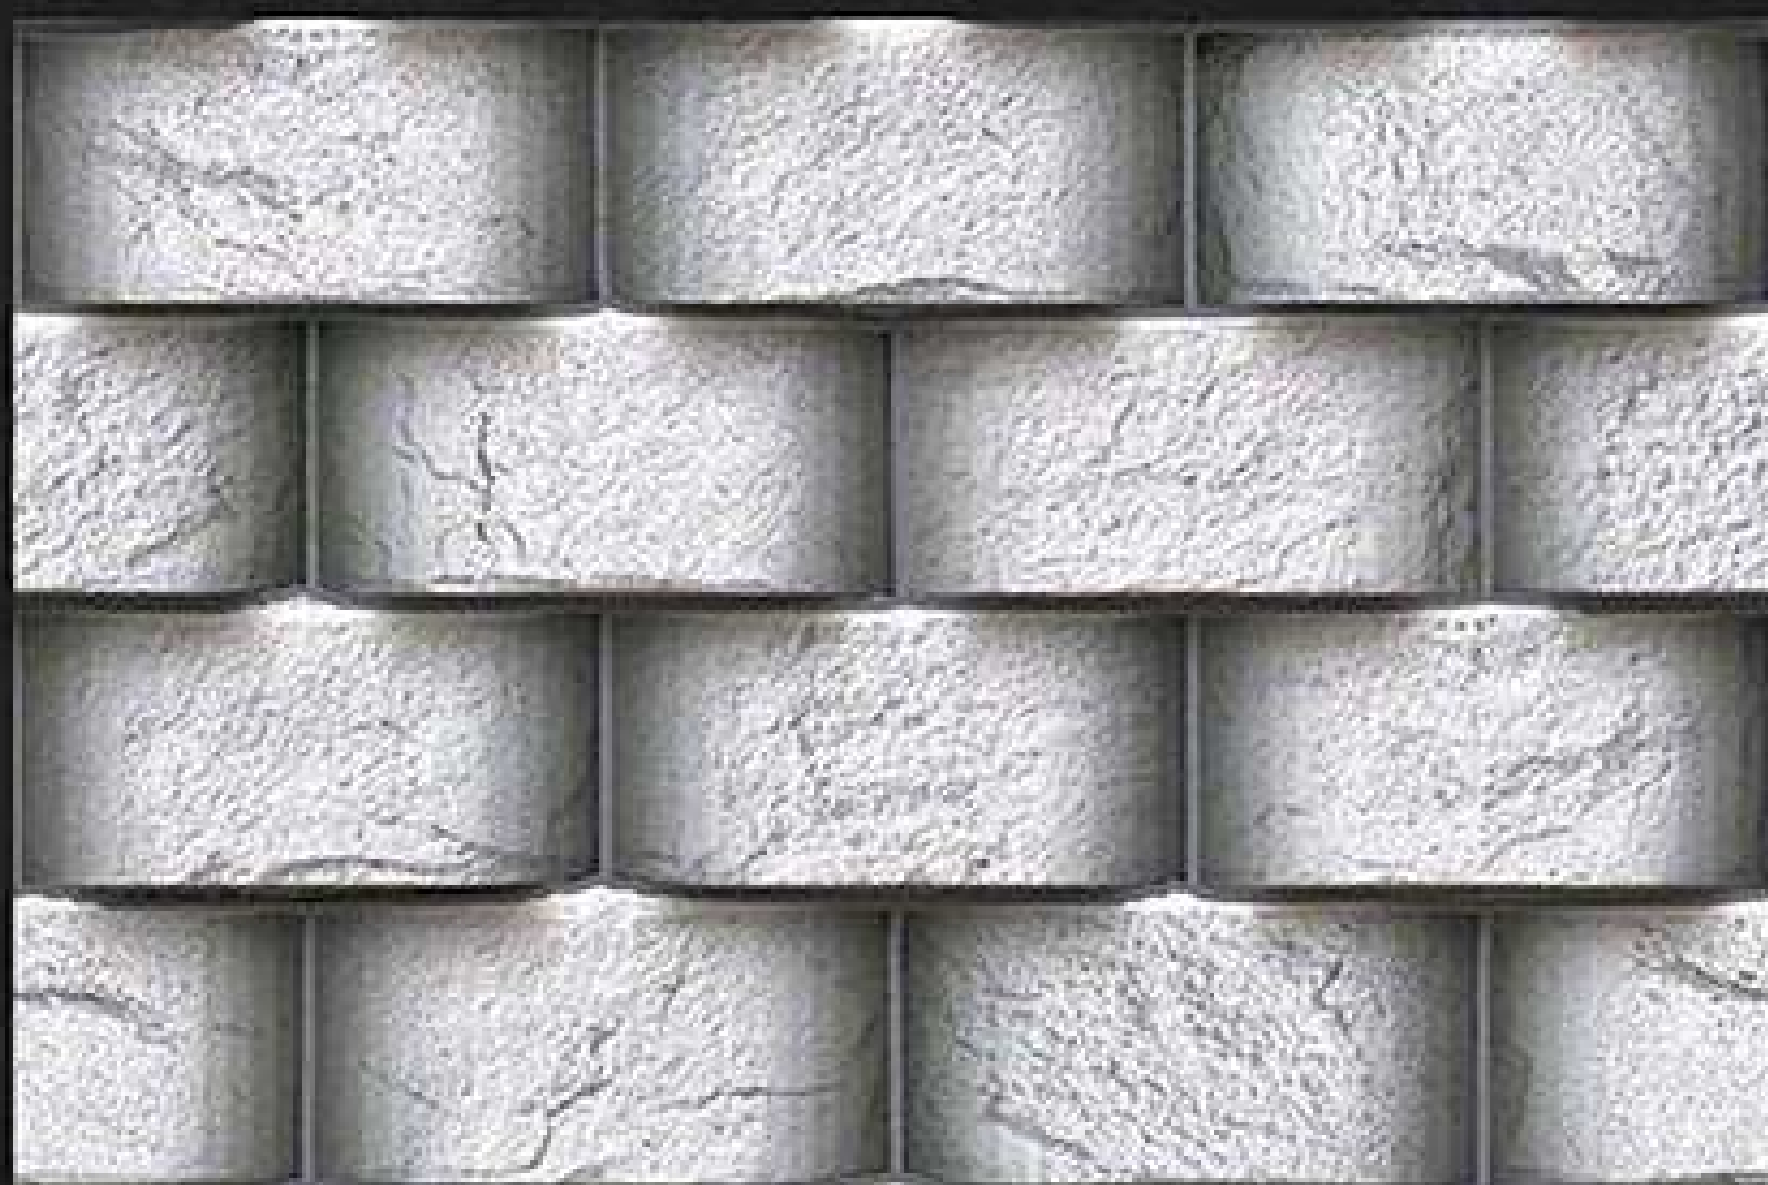

DIGITAL WALL TILES
300x450mm | GLOSSY FINISH

6329

ELE