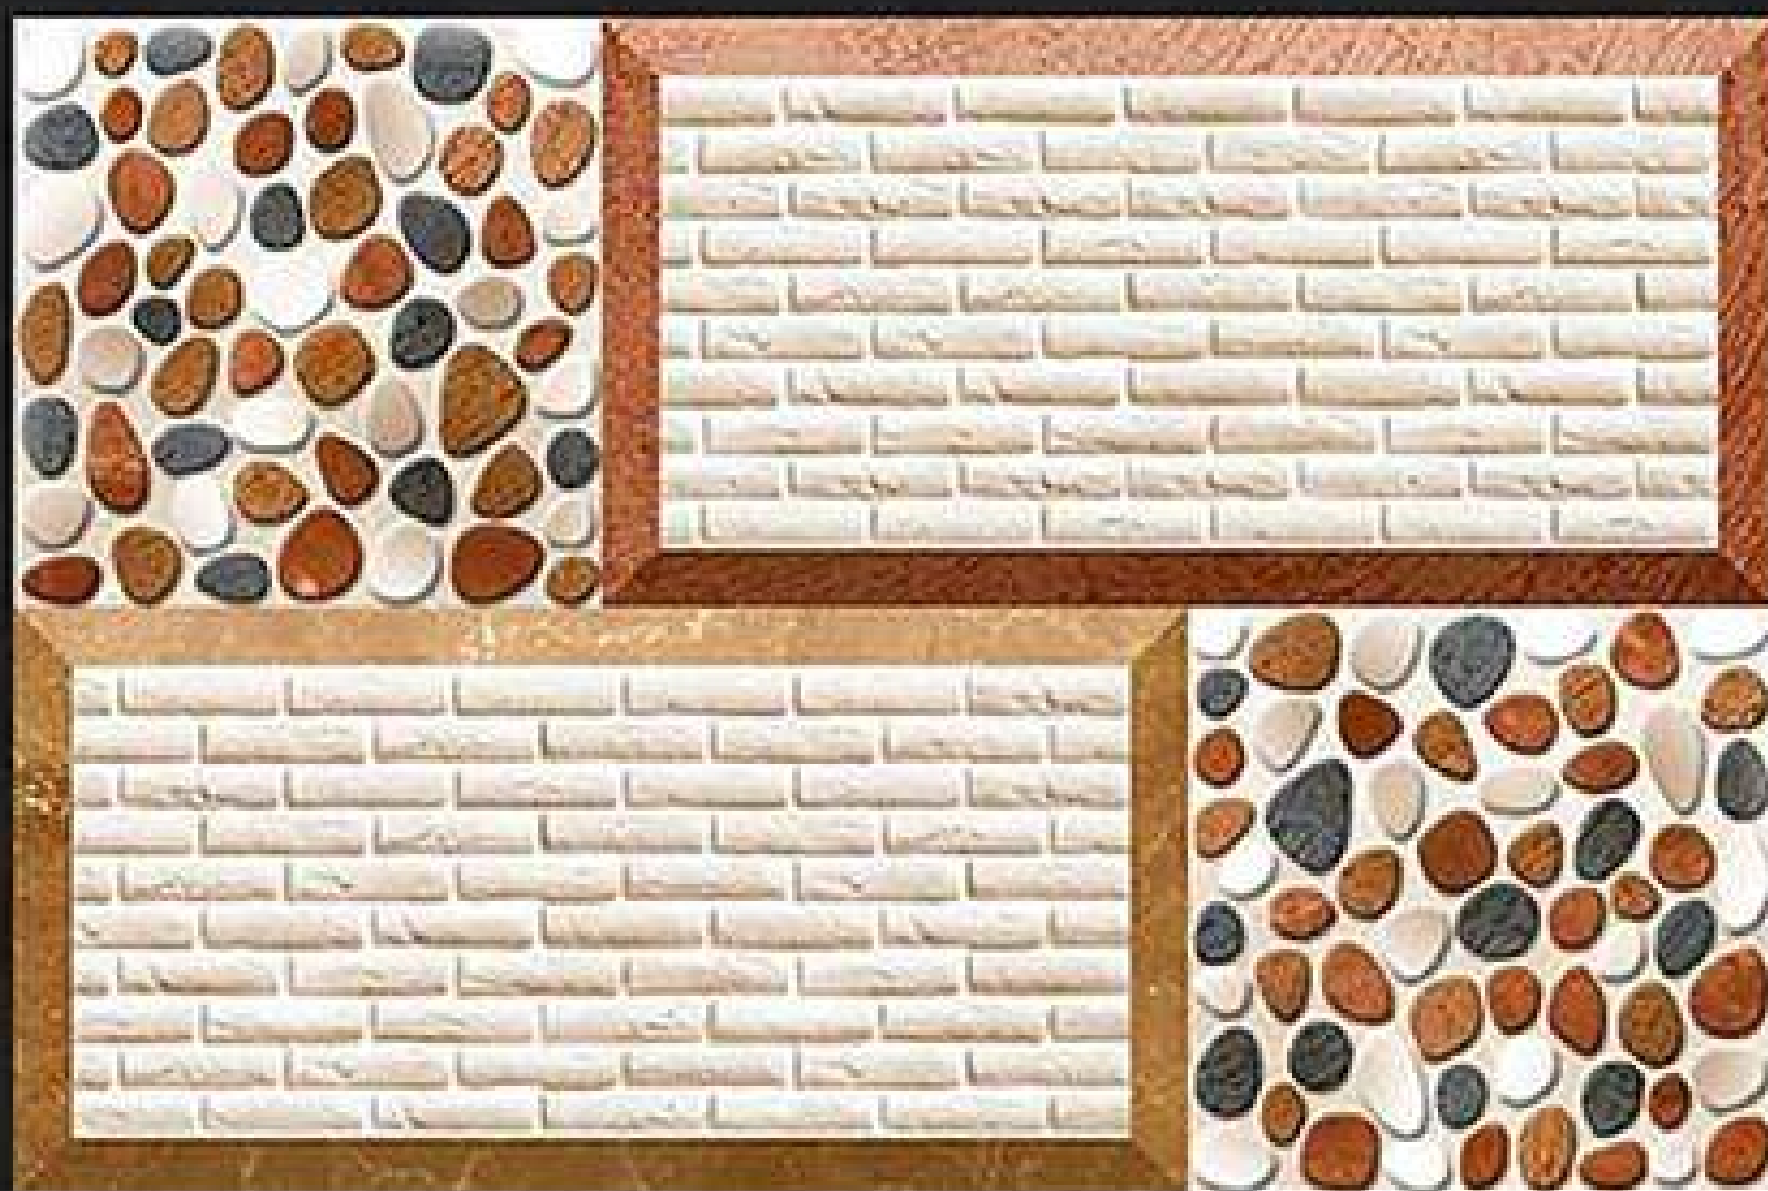

DIGITAL WALL TILES
300x450mm | GLOSSY FINISH

6255