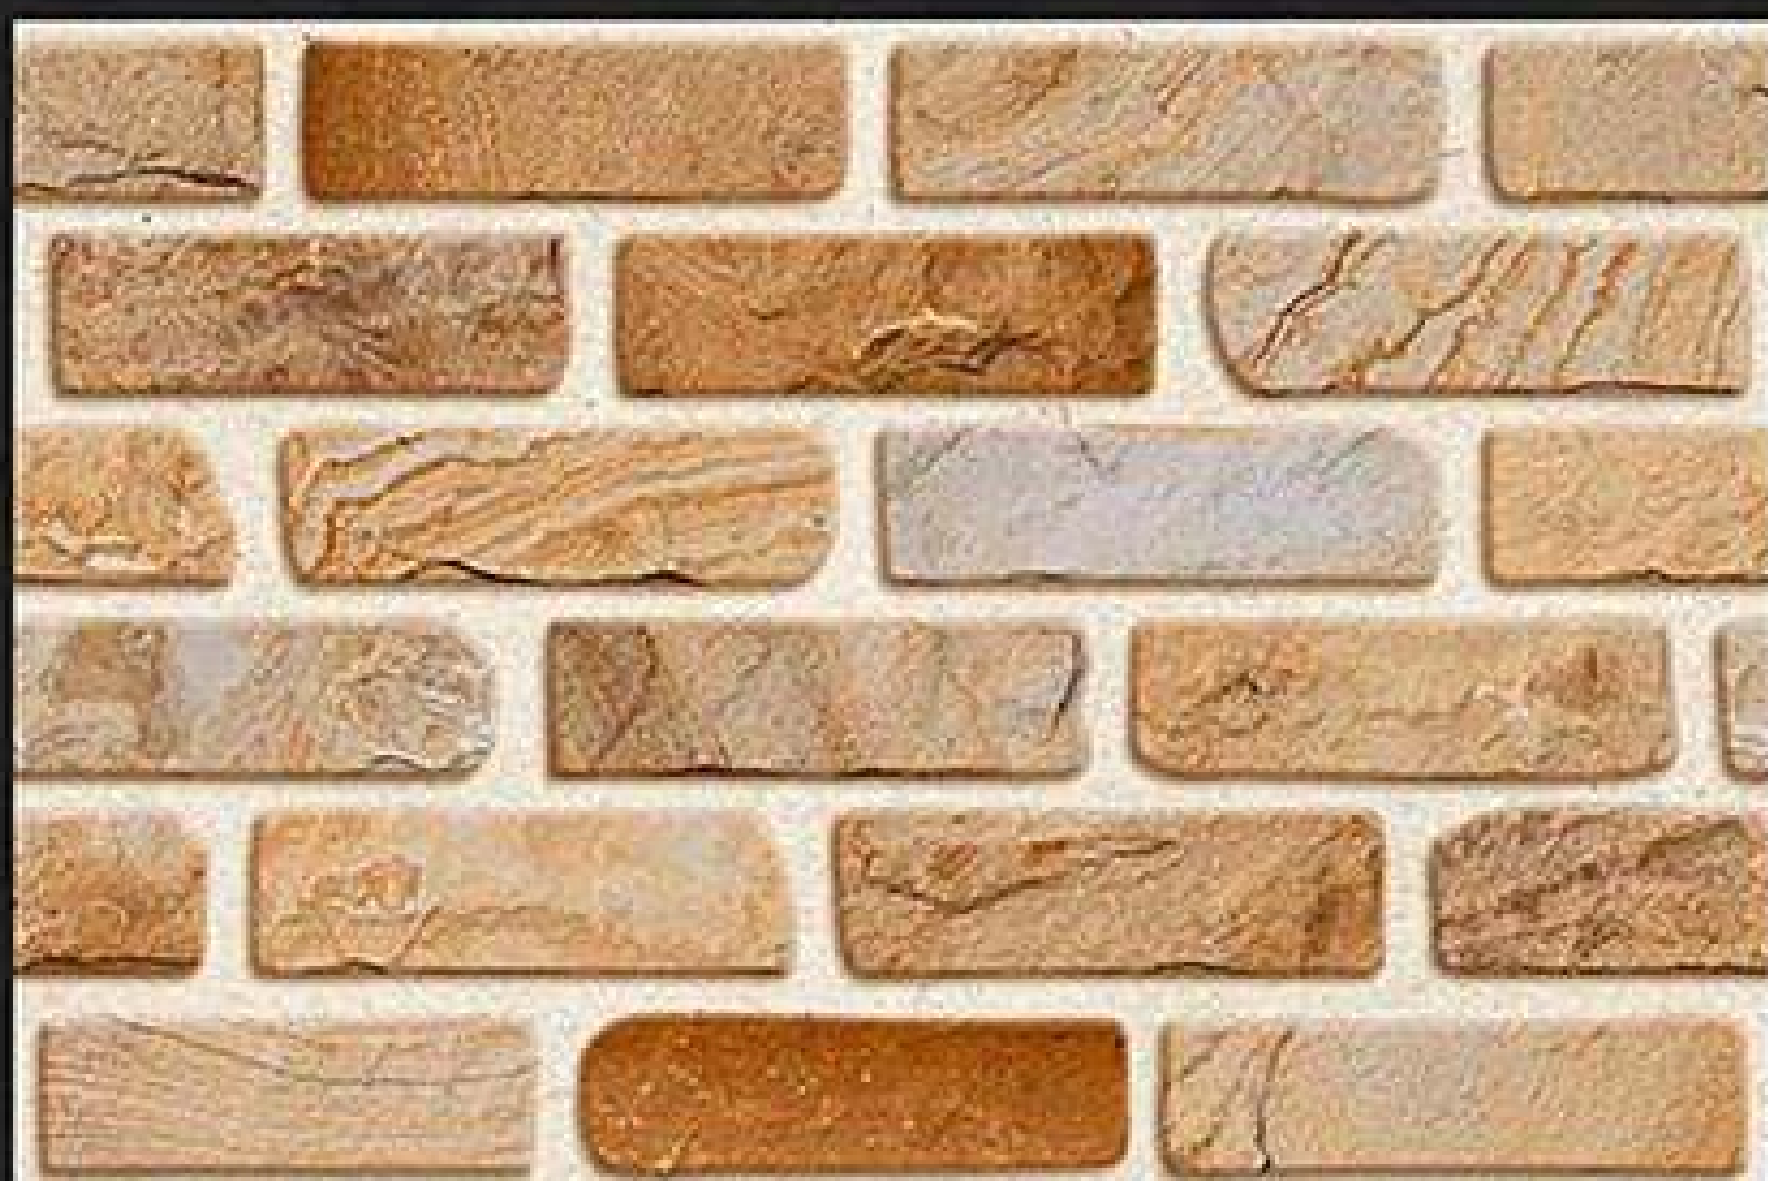

DIGITAL WALL TILES
300x450mm | GLOSSY FINISH

6299

DIGITAL WALL TILES
300x450mm | GLOSSY FINISH

6321

DIGITAL WALL TILES
300x450mm | GLOSSY FINISH

6323

DIGITAL WALL TILES
300x450mm | GLOSSY FINISH

6326