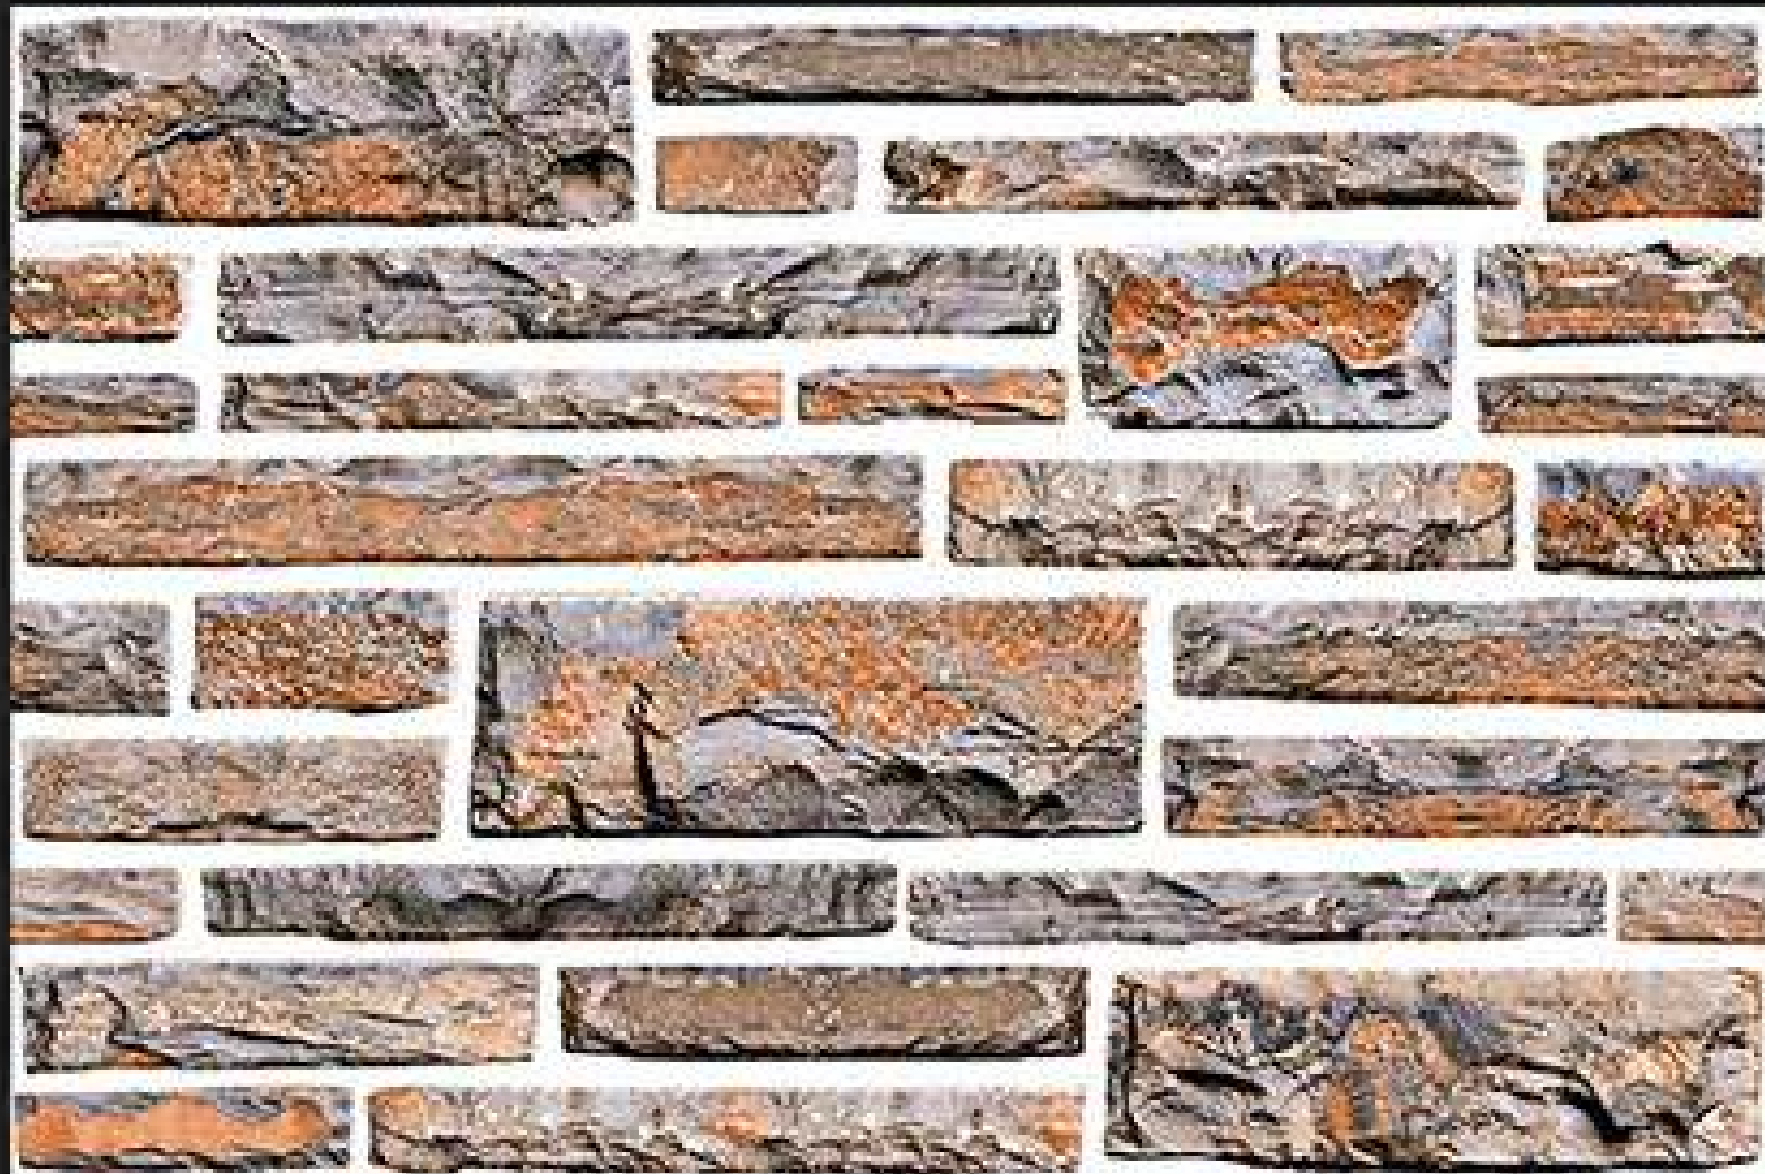

DIGITAL WALL TILES
300x450mm | GLOSSY FINISH

6399