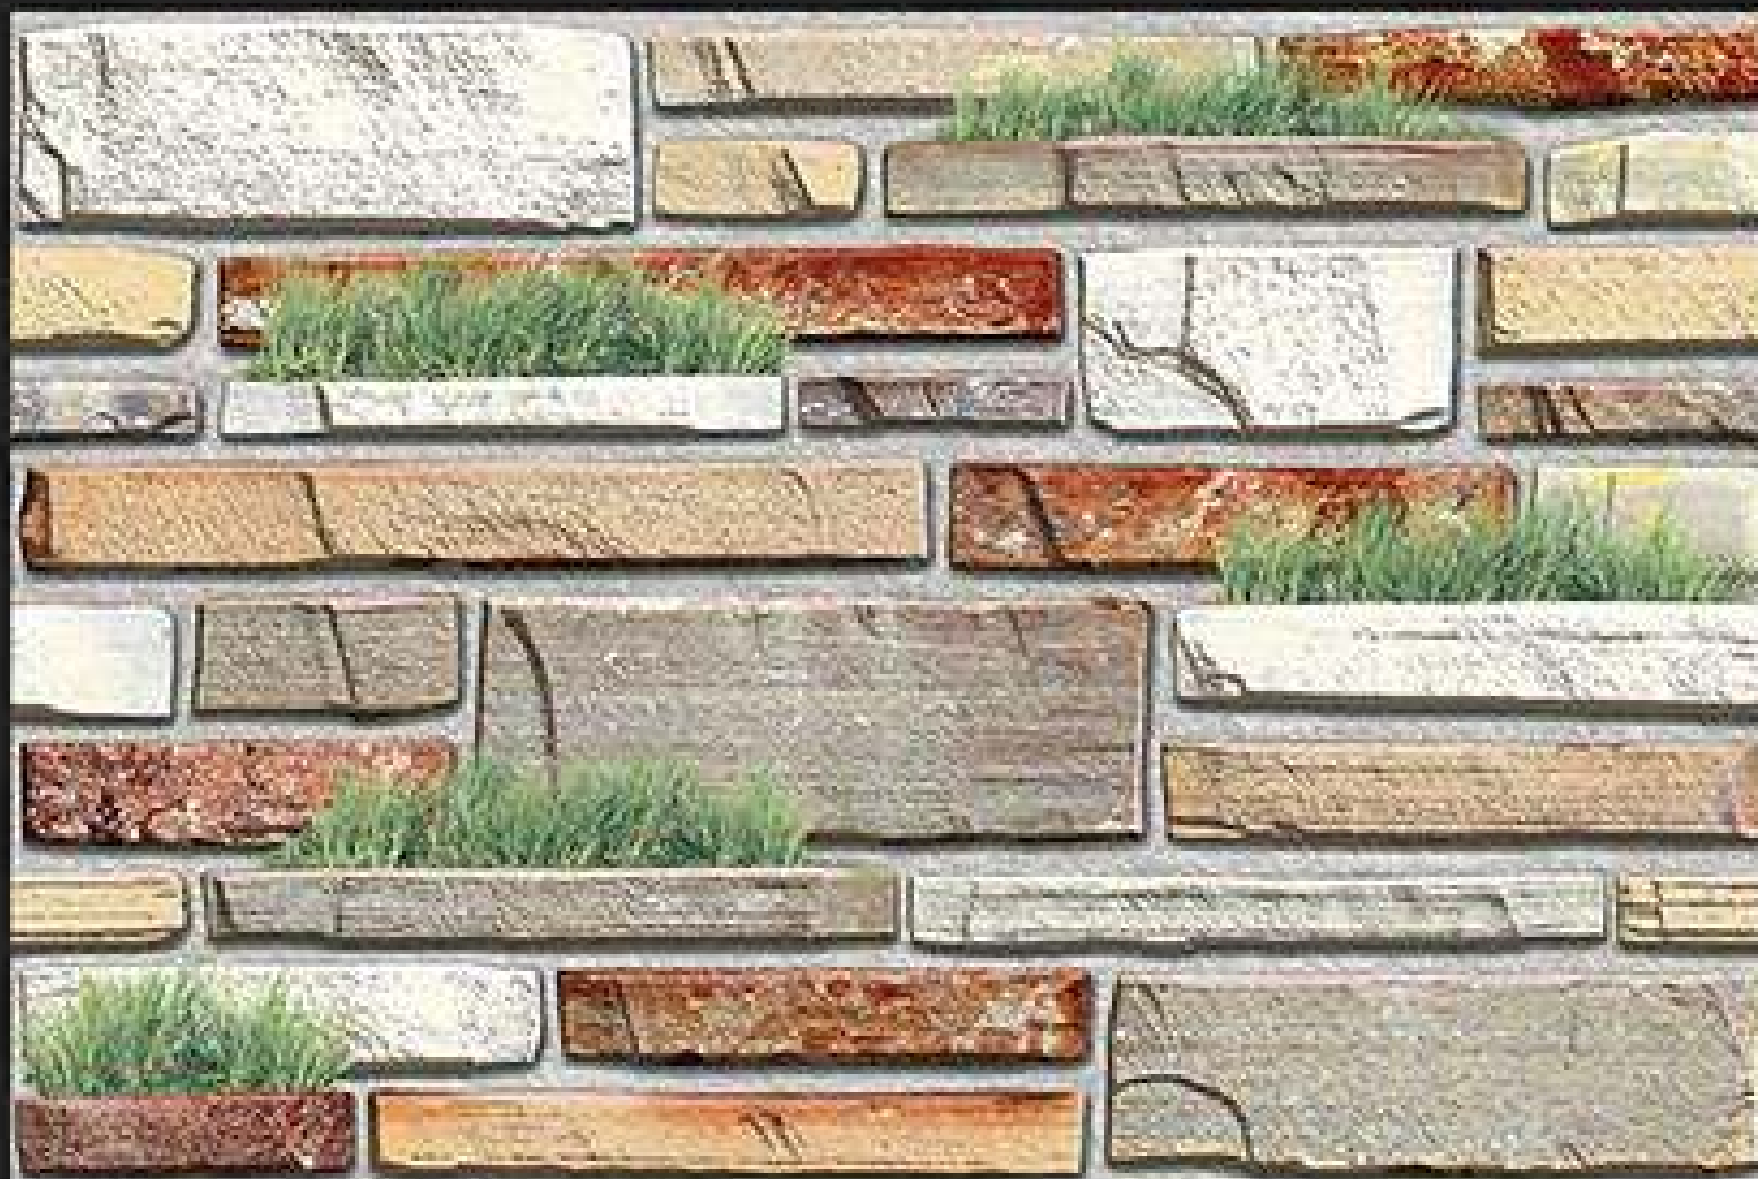

**6411**

**(PLAIN PUNCH)**

**DIGITAL WALL TILES**  
300x450mm | GLOSSY FINISH

**6412**

**DIGITAL WALL TILES**  
300x450mm | GLOSSY FINISH

**6413**

**DIGITAL WALL TILES**  
300x450mm | GLOSSY FINISH

**6414**