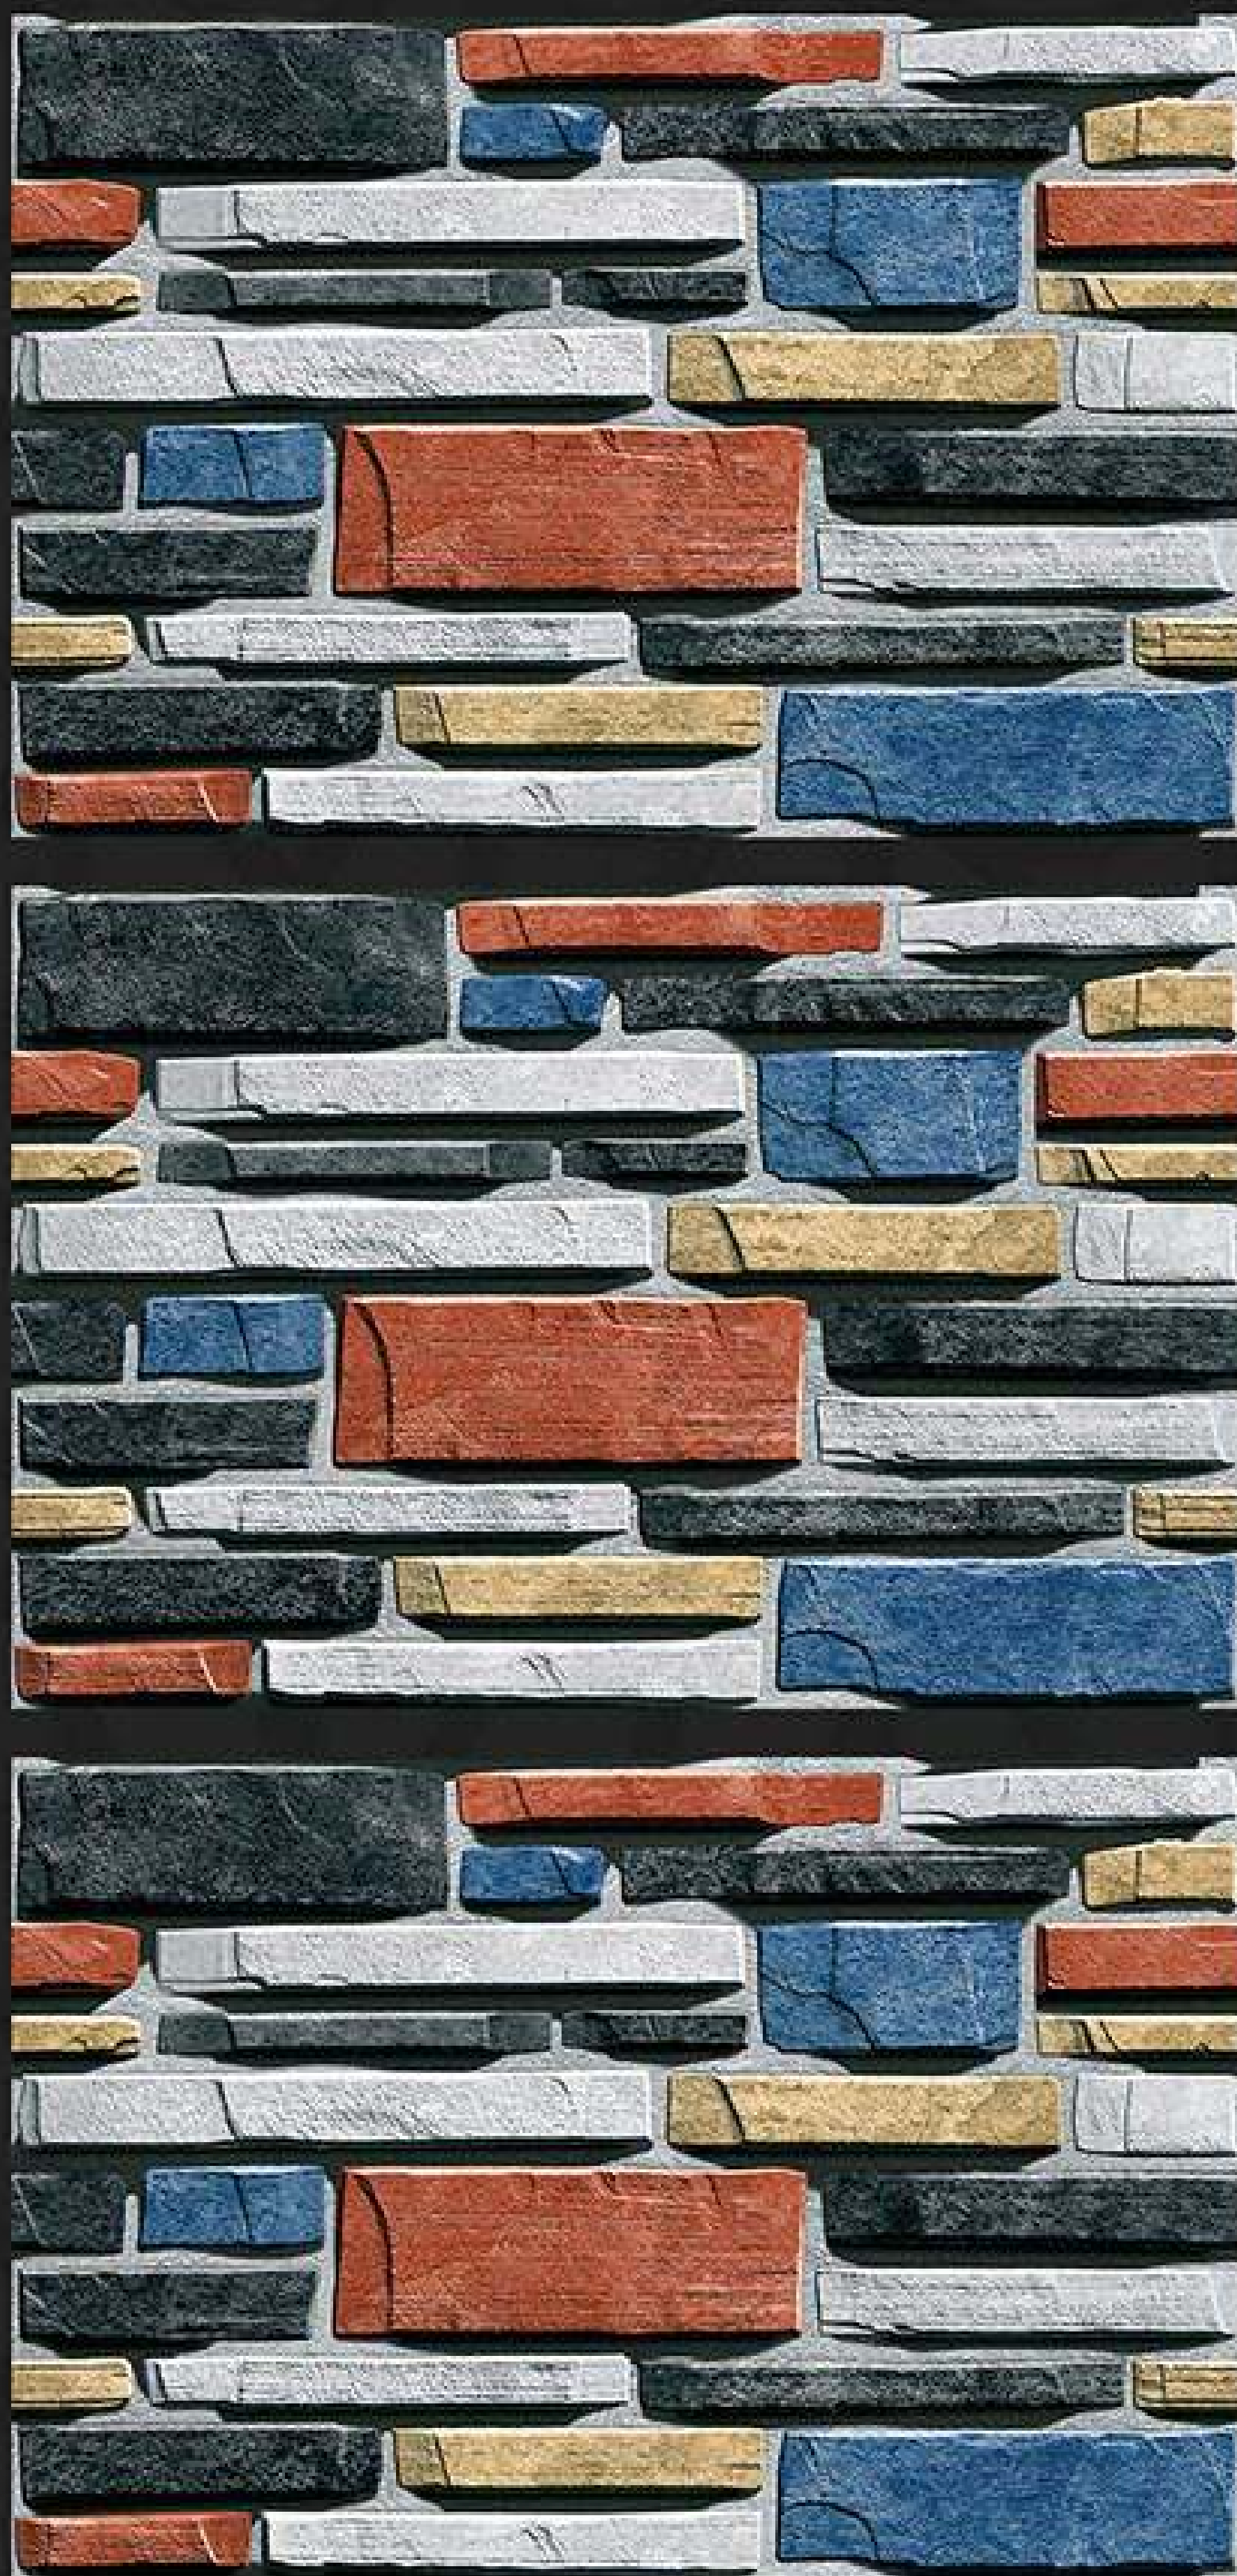

DIGITAL WALL TILES
300x450mm | GLOSSY FINISH

6404