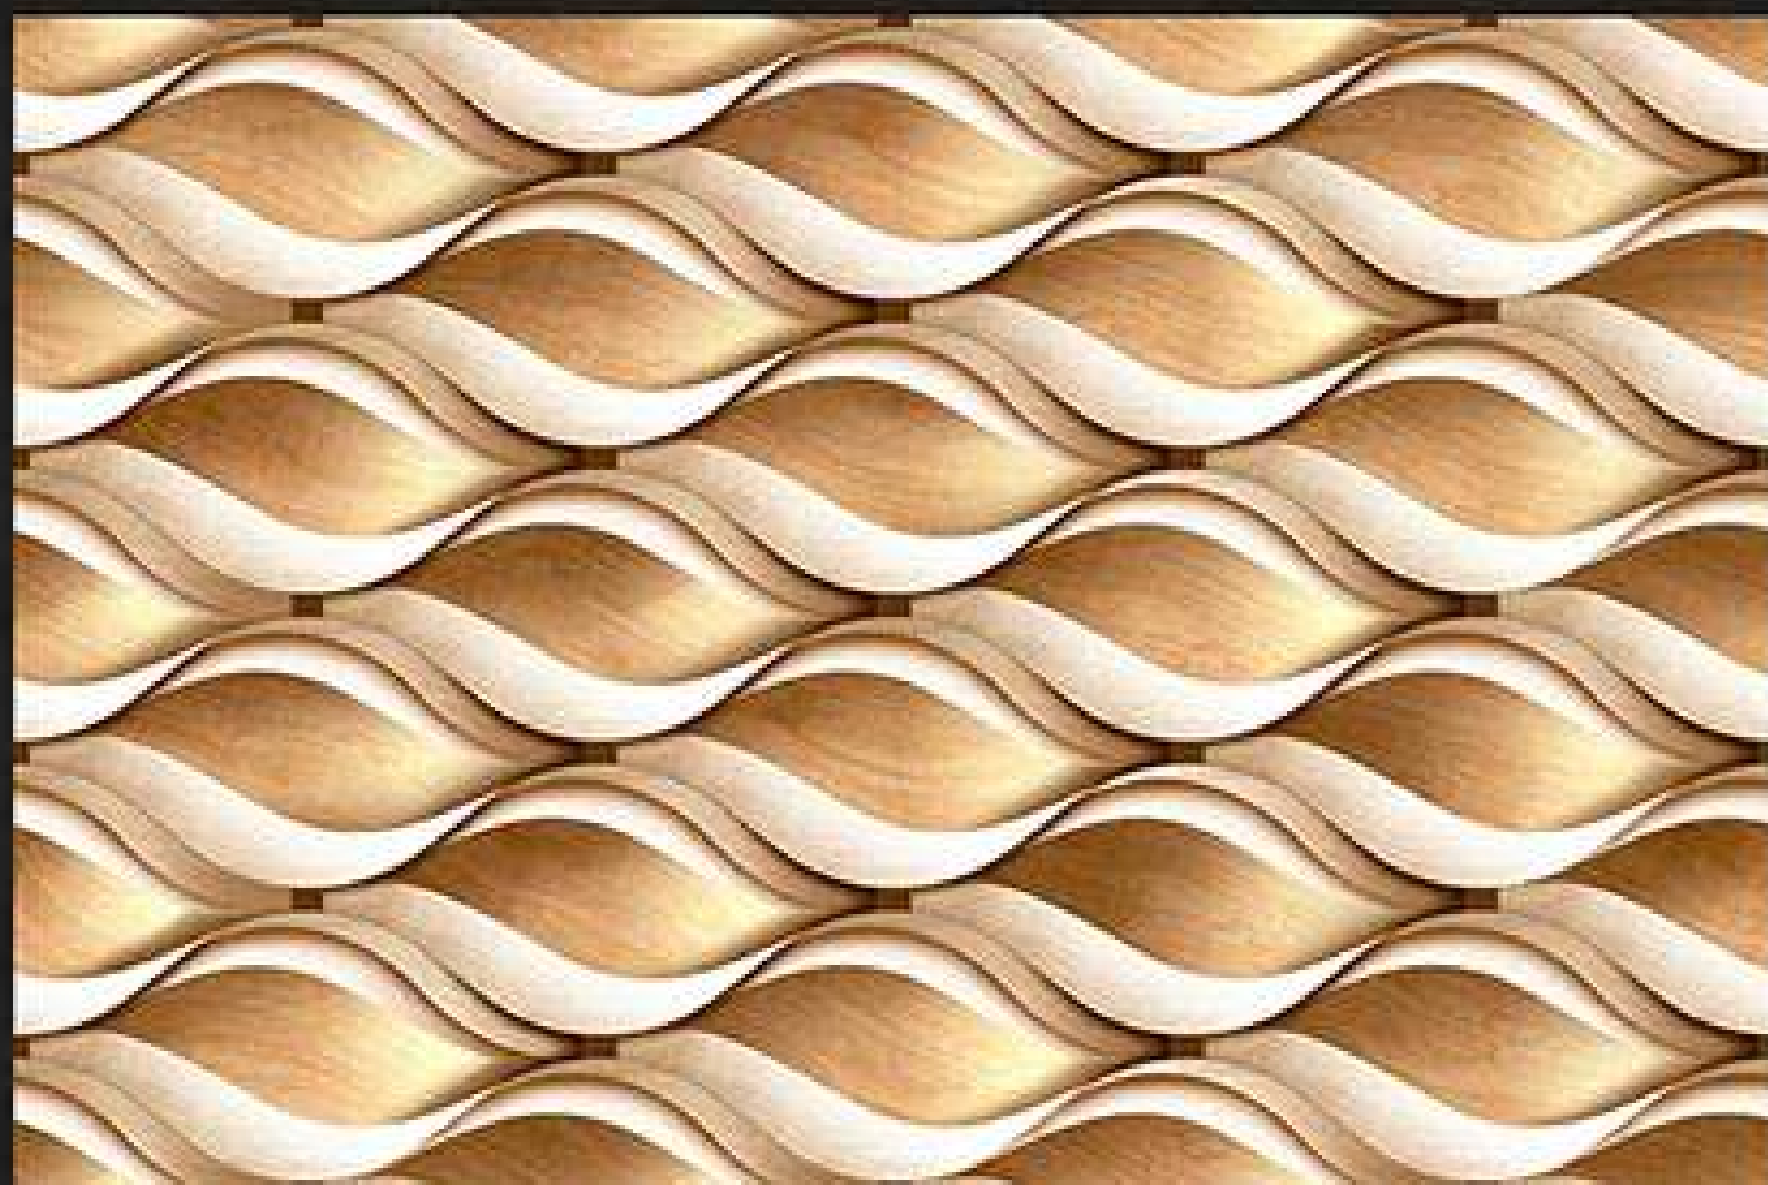

**DIGITAL WALL TILES**  
300x450mm | GLOSSY FINISH

**6421**

**DIGITAL WALL TILES**  
**300x450mm | GLOSSY FINISH**

**6422**

**DIGITAL WALL TILES**  
**300x450mm | GLOSSY FINISH**

**6423**

**DIGITAL WALL TILES**  
300x450mm | GLOSSY FINISH