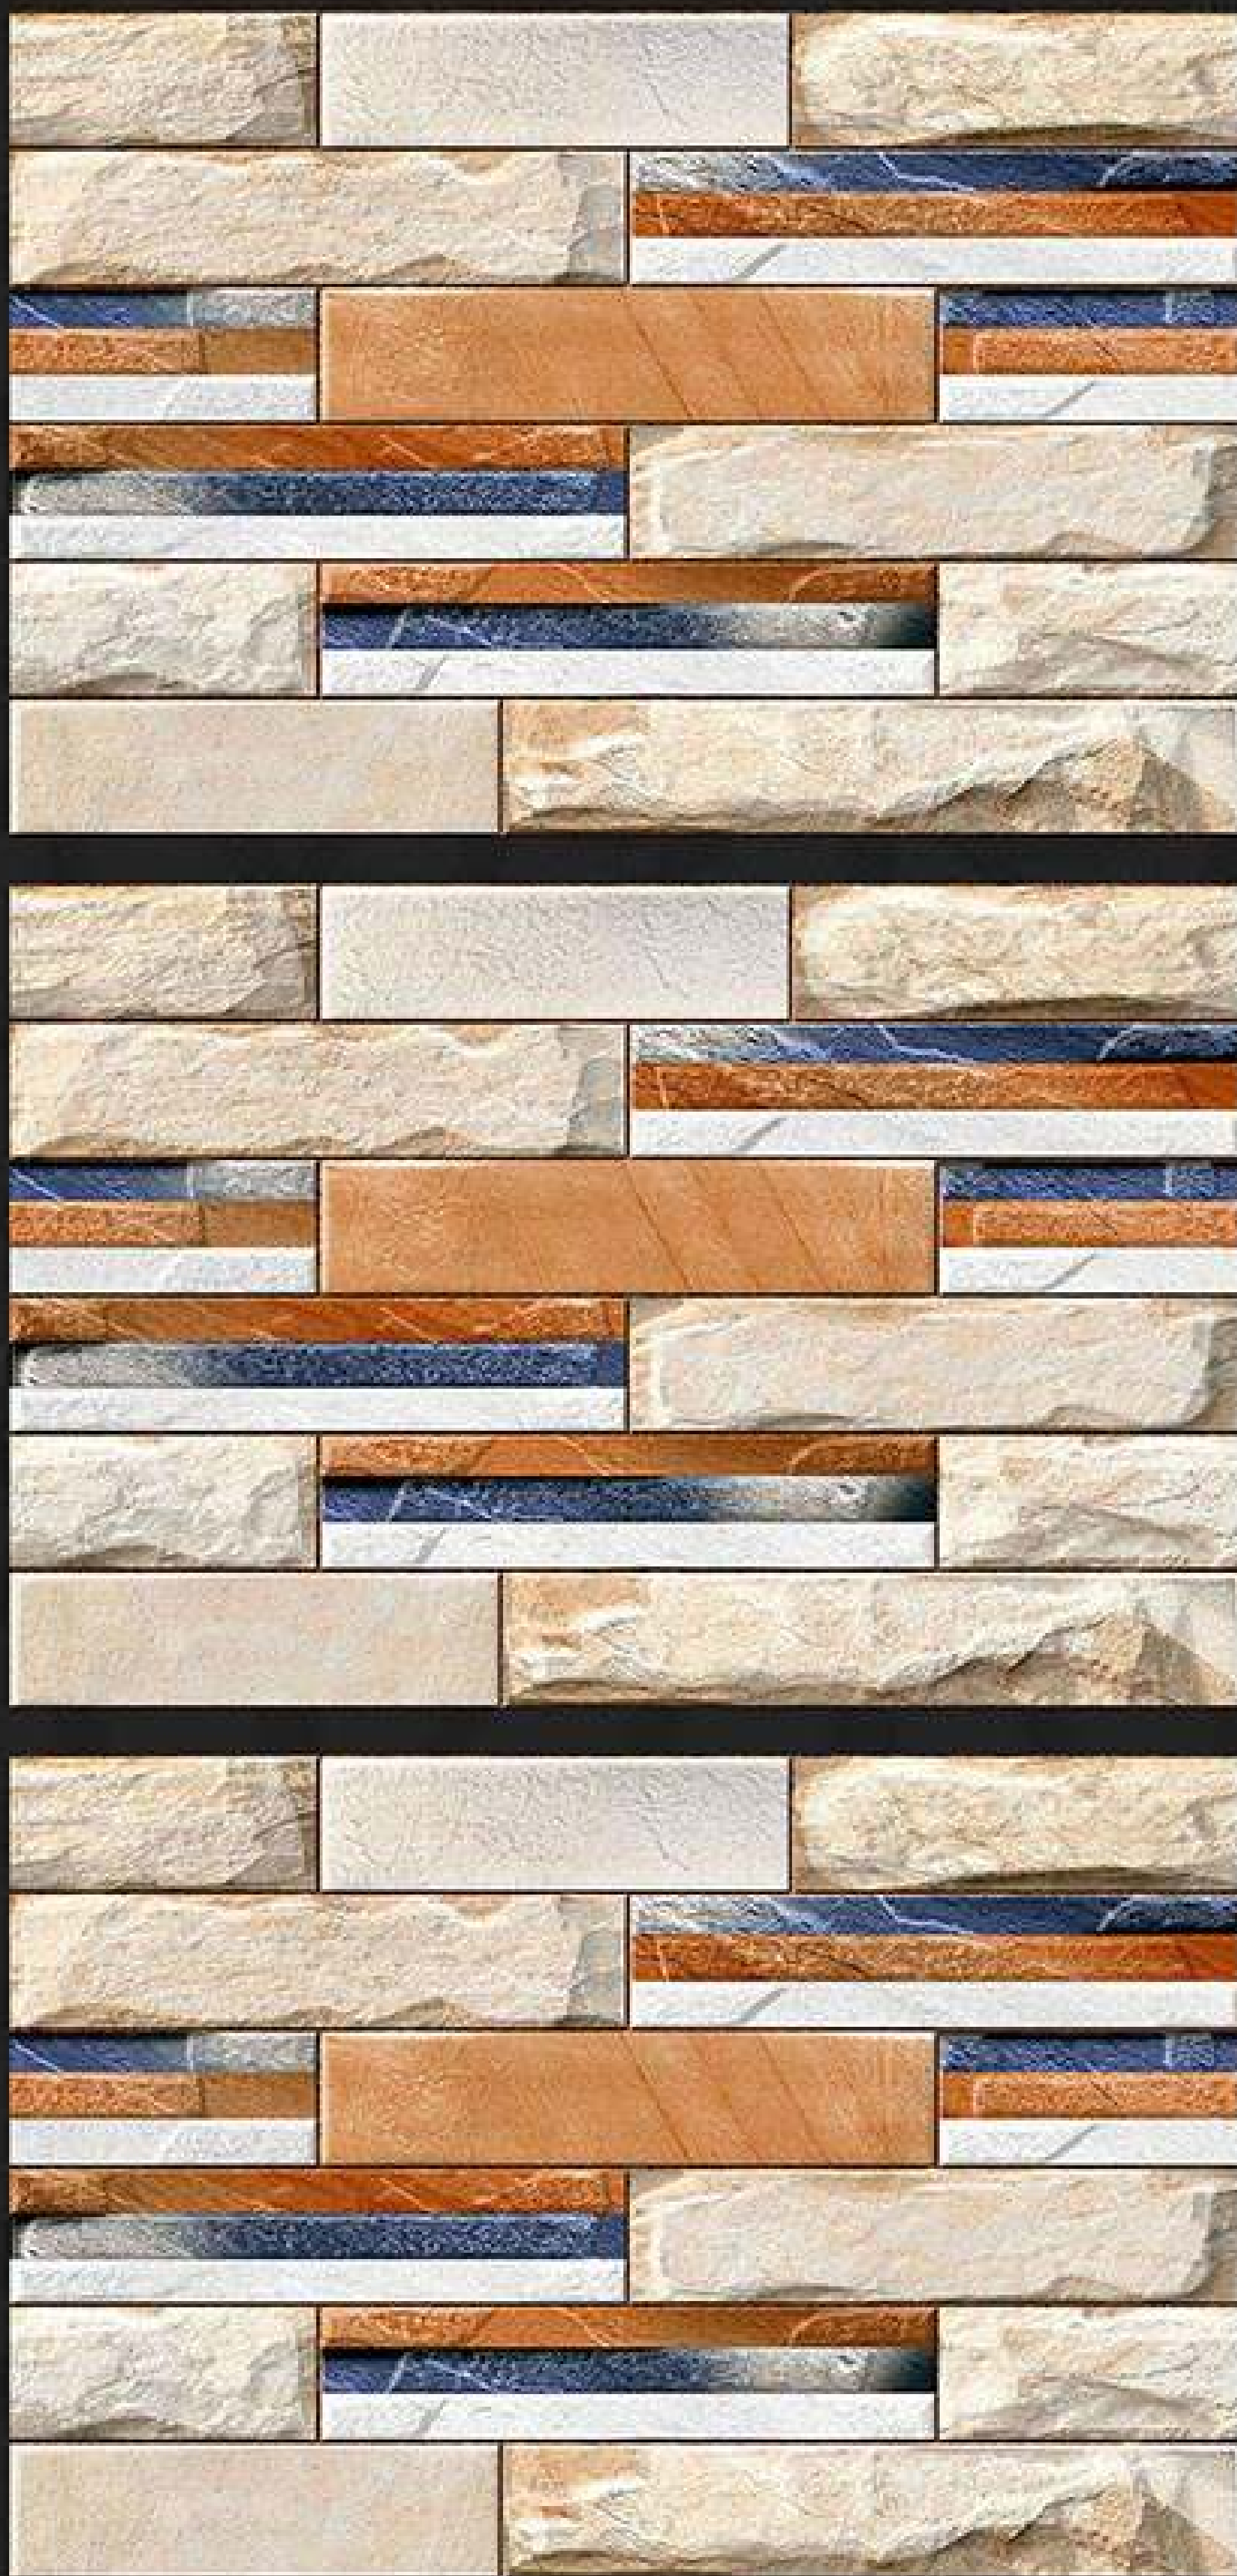

**6366**

**DIGITAL WALL TILES**  
300x450mm | GLOSSY FINISH

**6367**

**(PLAIN PUNCH)**

**DIGITAL WALL TILES**  
300x450mm | GLOSSY FINISH

**6368**

**DIGITAL WALL TILES**  
300x450mm | GLOSSY FINISH

**6369**