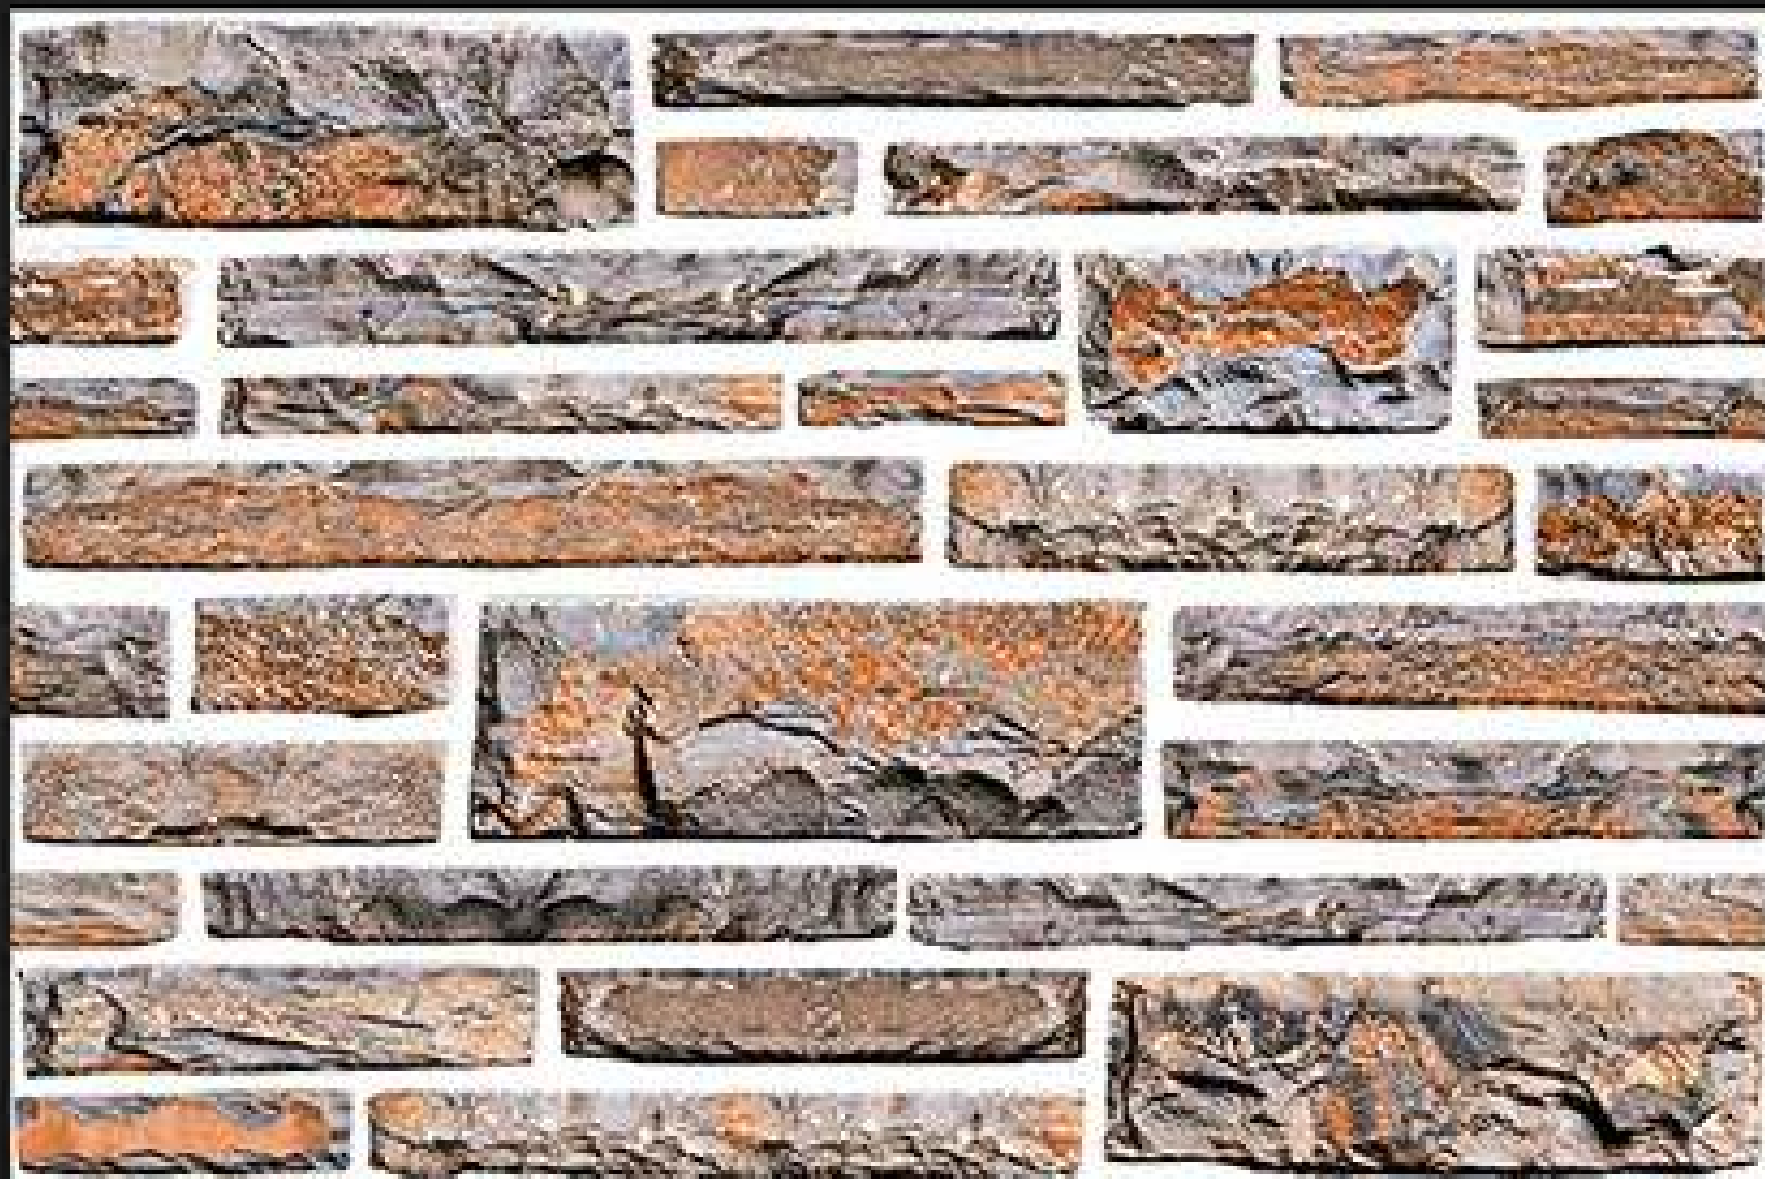

DIGITAL WALL TILES
300x450mm | GLOSSY FINISH

6399