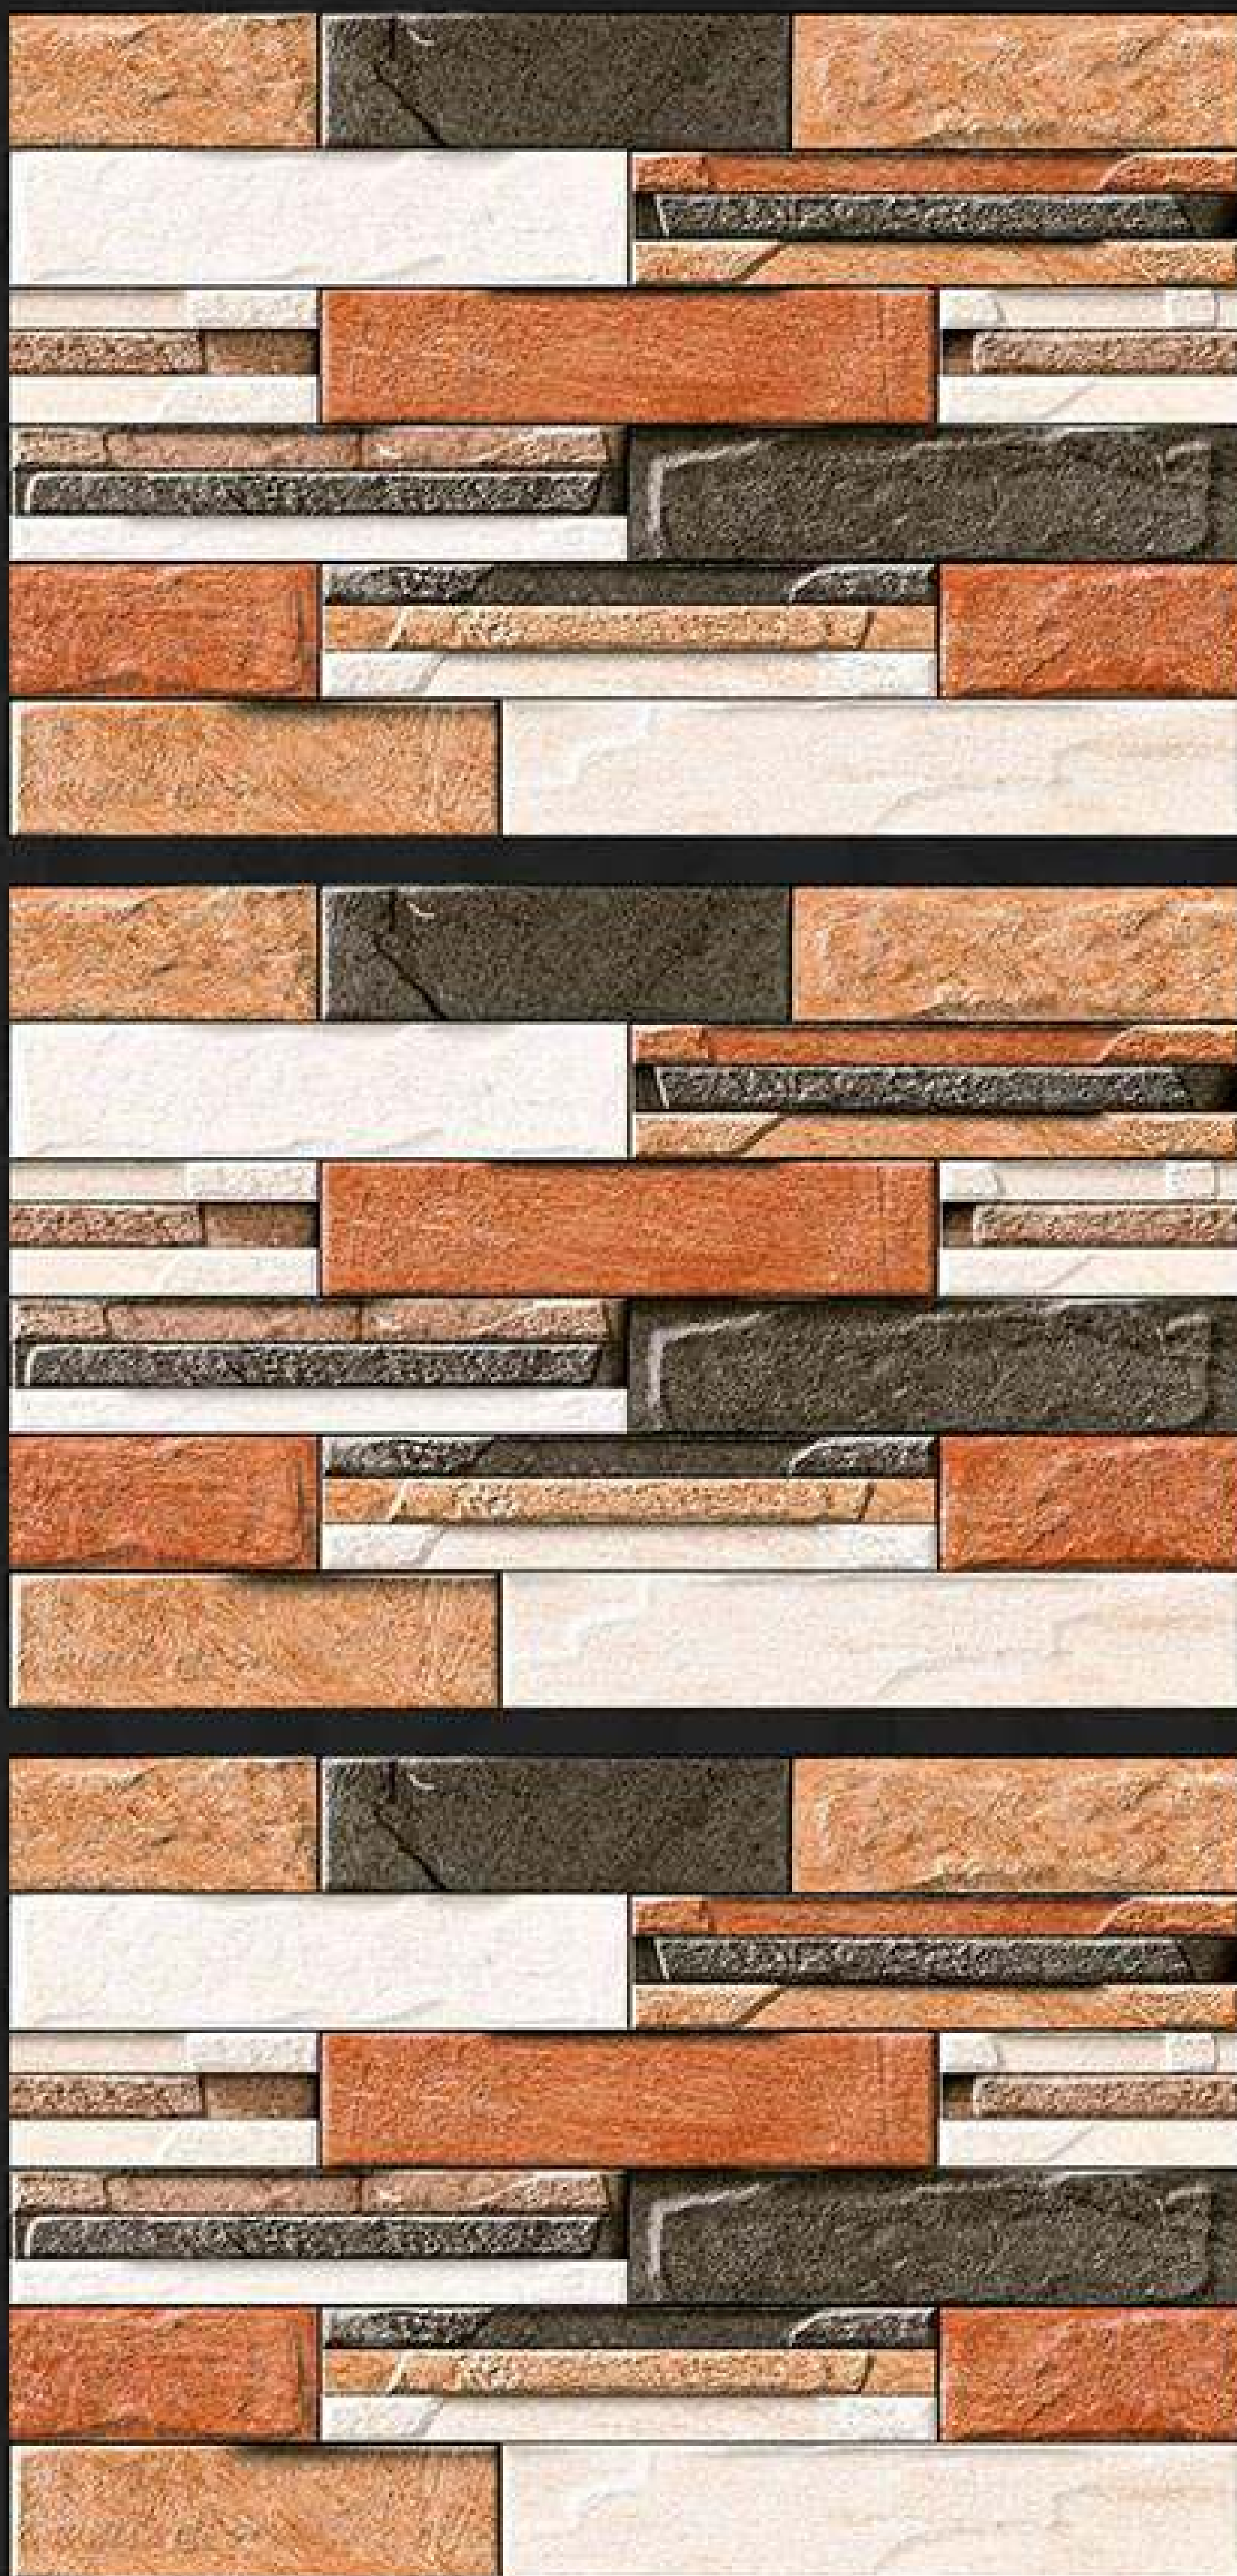

**6366**

**DIGITAL WALL TILES**  
300x450mm | GLOSSY FINISH

**6367**

**(PLAIN PUNCH)**

**DIGITAL WALL TILES**  
300x450mm | GLOSSY FINISH

**6368**

**DIGITAL WALL TILES**  
300x450mm | GLOSSY FINISH

**6369**