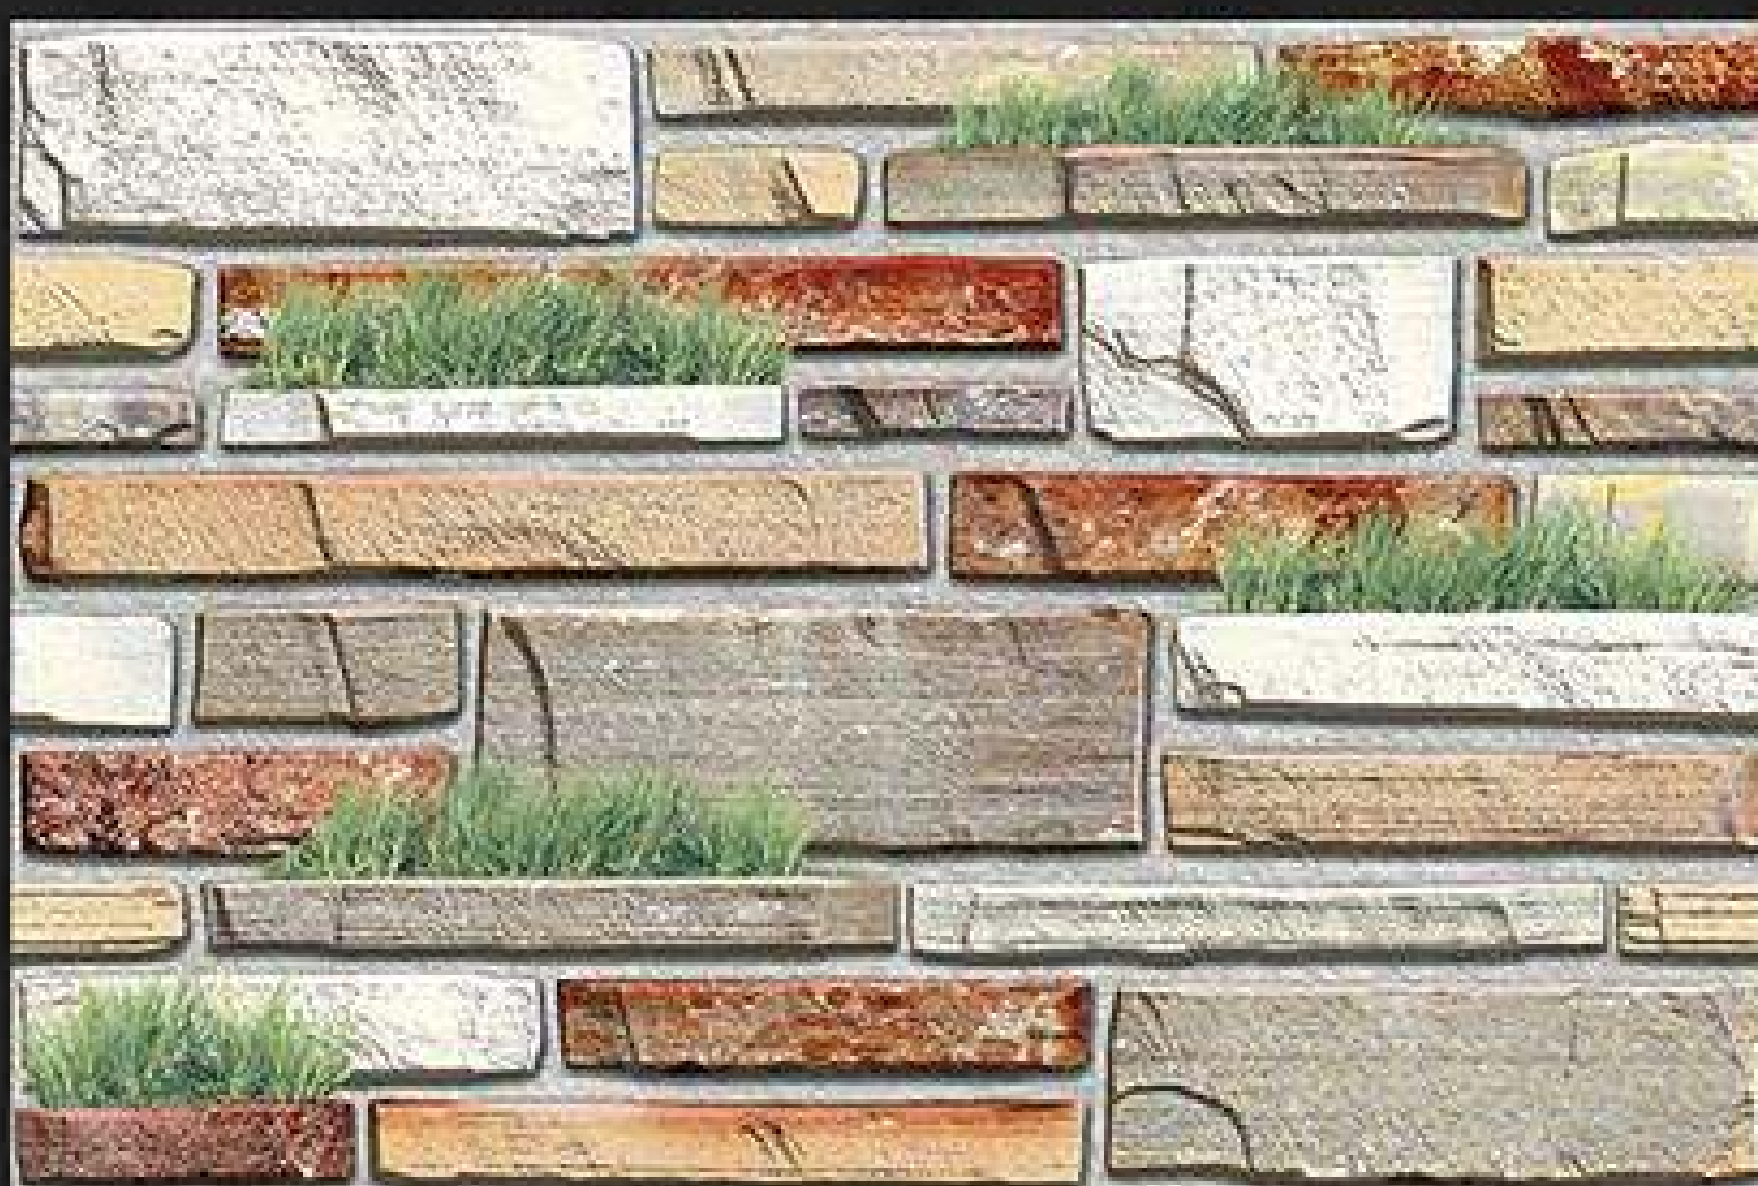

**6411**

**(PLAIN PUNCH)**

**DIGITAL WALL TILES**  
300x450mm | GLOSSY FINISH

**6412**

**DIGITAL WALL TILES**  
300x450mm | GLOSSY FINISH

**6413**

**DIGITAL WALL TILES**  
300x450mm | GLOSSY FINISH

**6414**