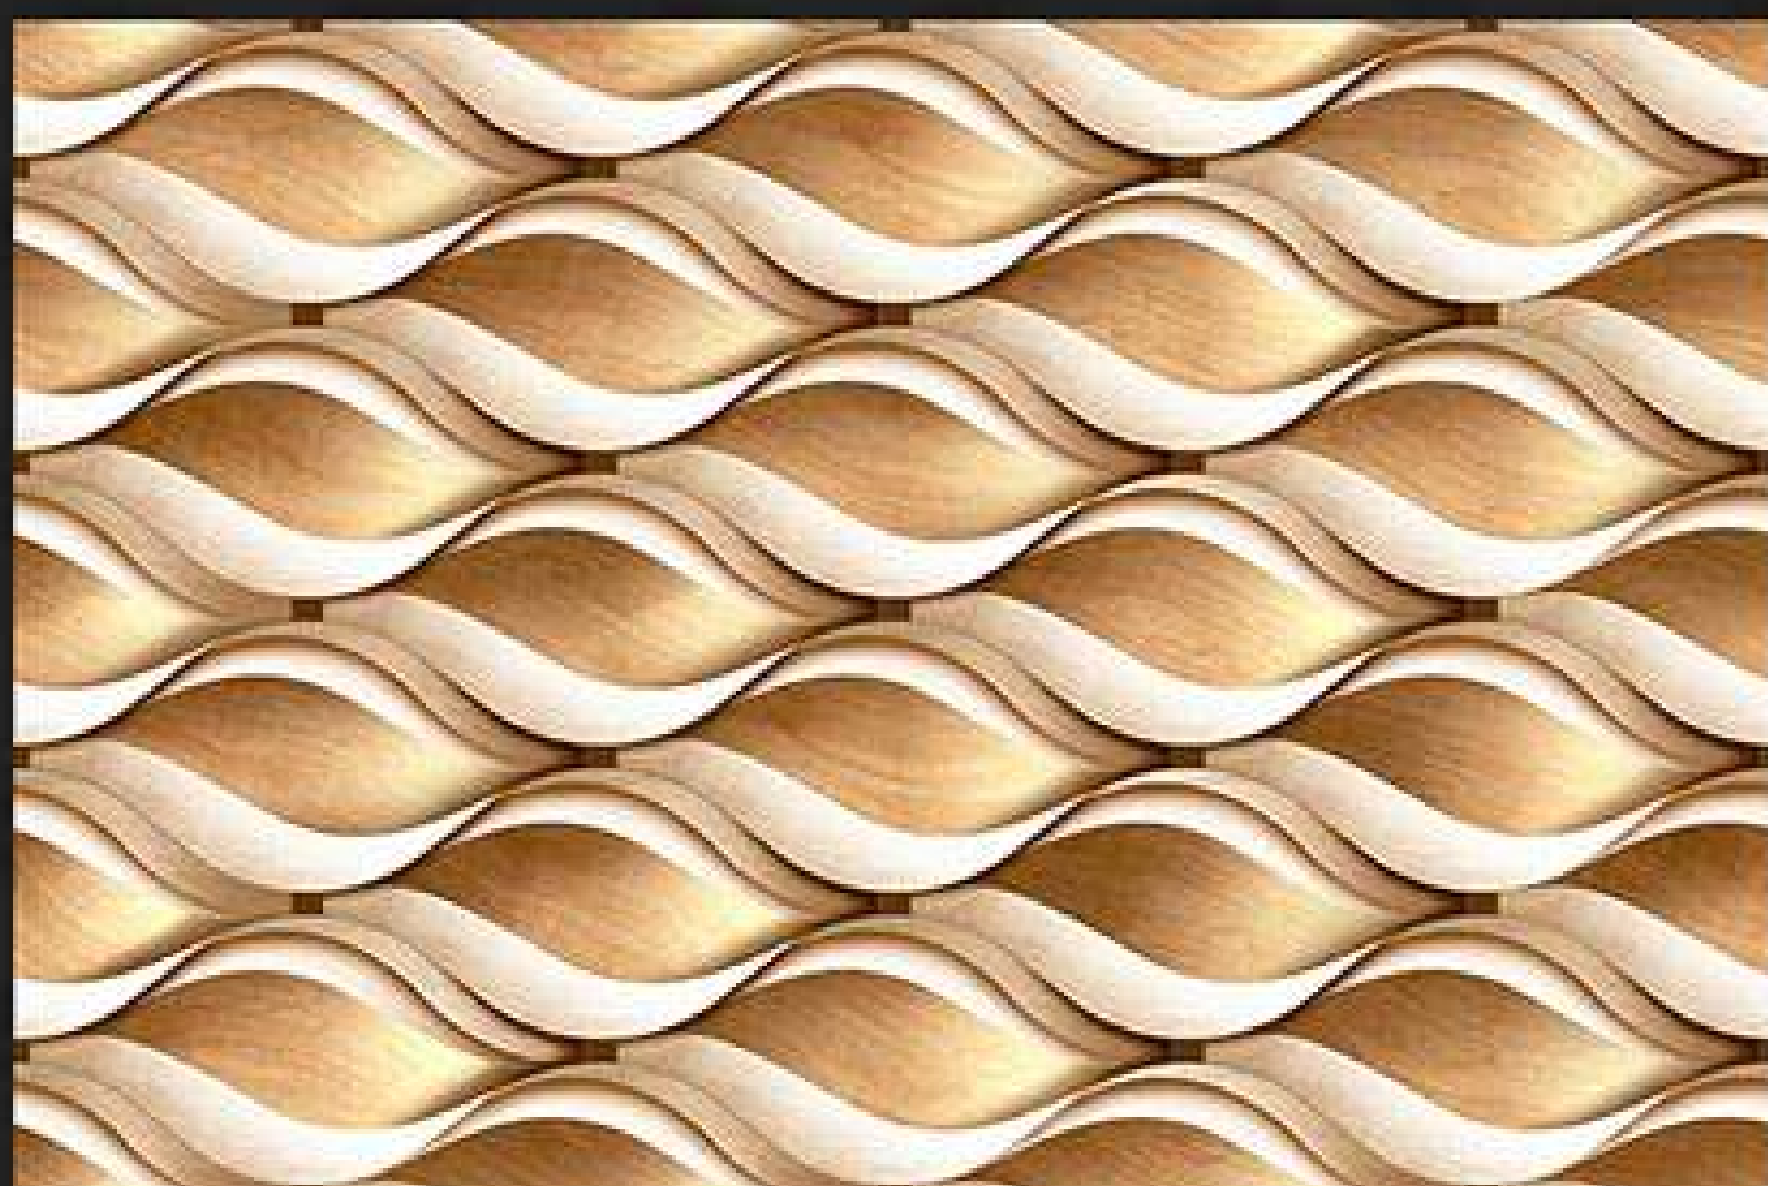

**DIGITAL WALL TILES**  
300x450mm | GLOSSY FINISH

**6421**

**DIGITAL WALL TILES**  
**300x450mm | GLOSSY FINISH**

**6422**

**DIGITAL WALL TILES**  
**300x450mm | GLOSSY FINISH**

**6423**

**DIGITAL WALL TILES**  
300x450mm | GLOSSY FINISH