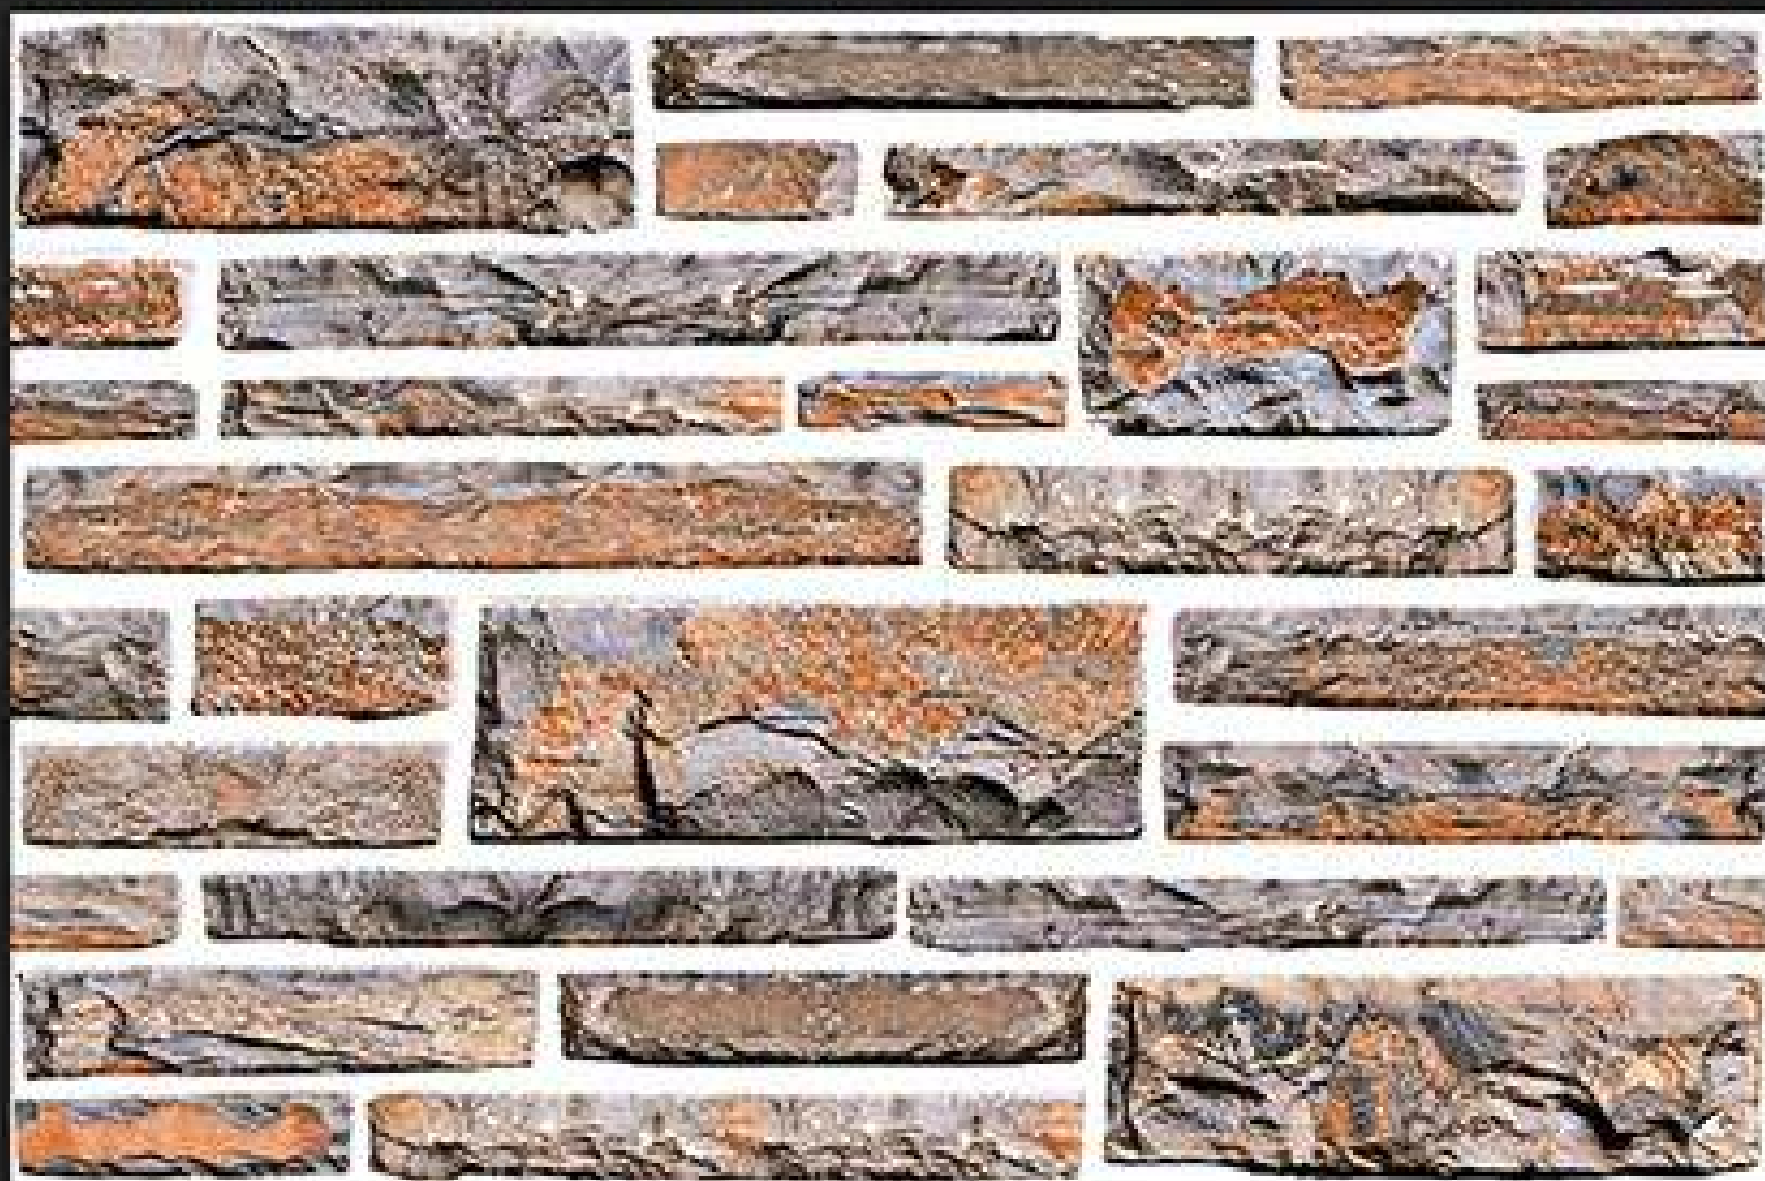

DIGITAL WALL TILES
300x450mm | GLOSSY FINISH

6399