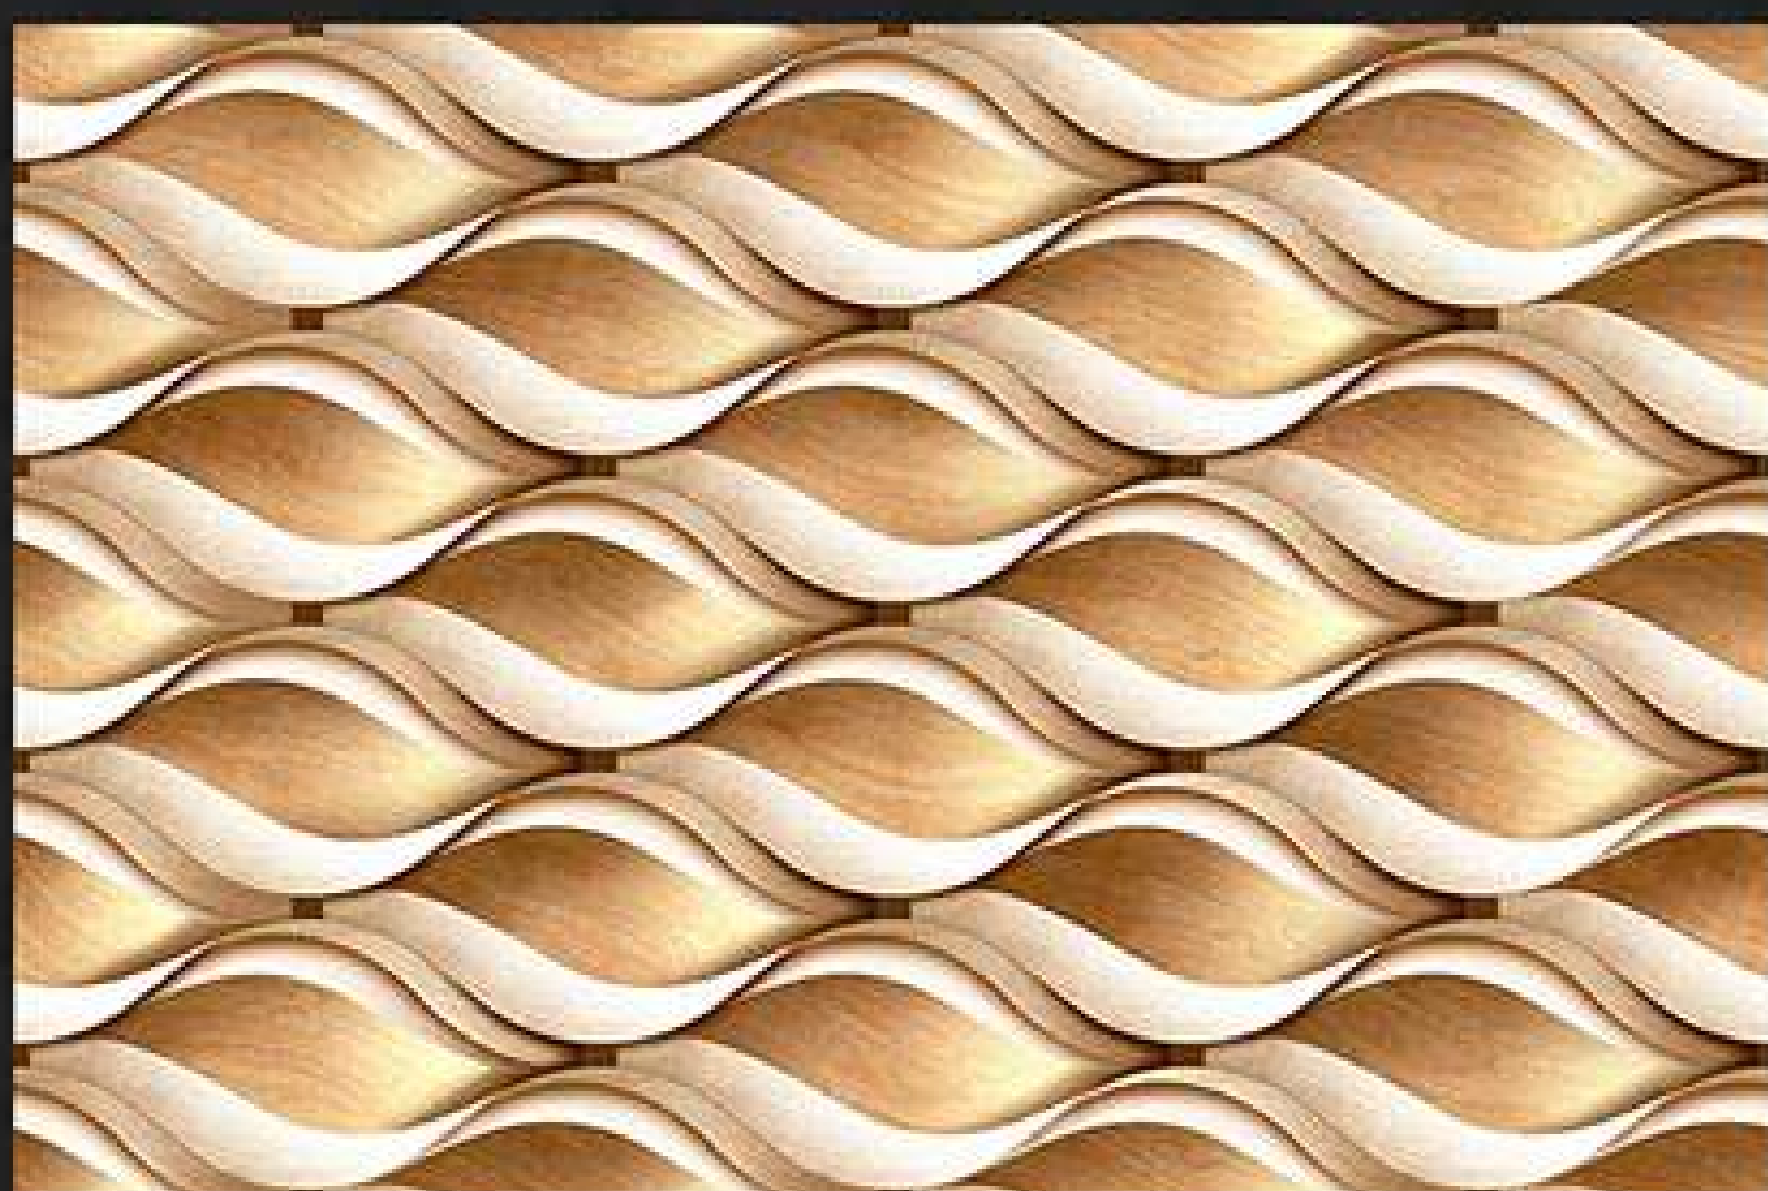

**DIGITAL WALL TILES**  
300x450mm | GLOSSY FINISH

**6421**

**DIGITAL WALL TILES**  
**300x450mm | GLOSSY FINISH**

**6422**

**DIGITAL WALL TILES**  
**300x450mm | GLOSSY FINISH**

**6423**

**DIGITAL WALL TILES**  
300x450mm | GLOSSY FINISH