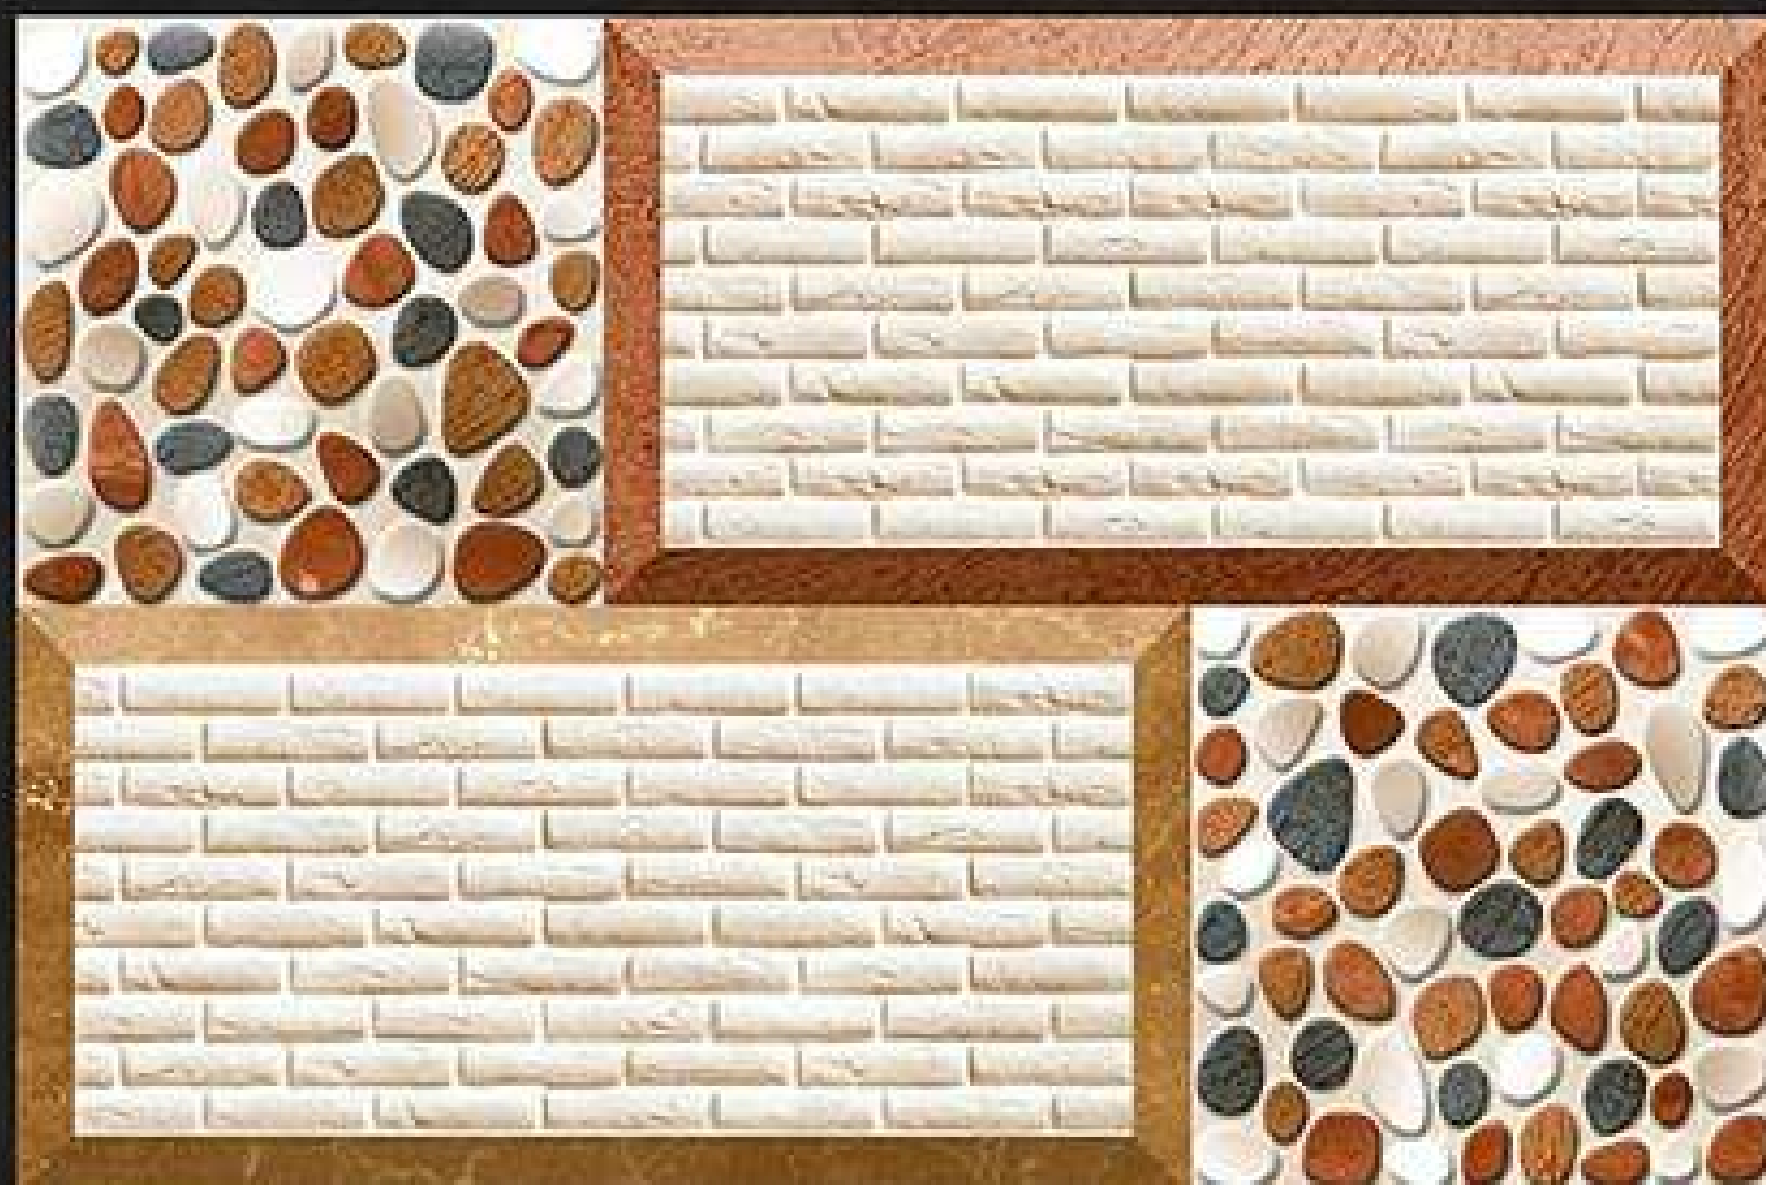

DIGITAL WALL TILES
300x450mm | GLOSSY FINISH

6255