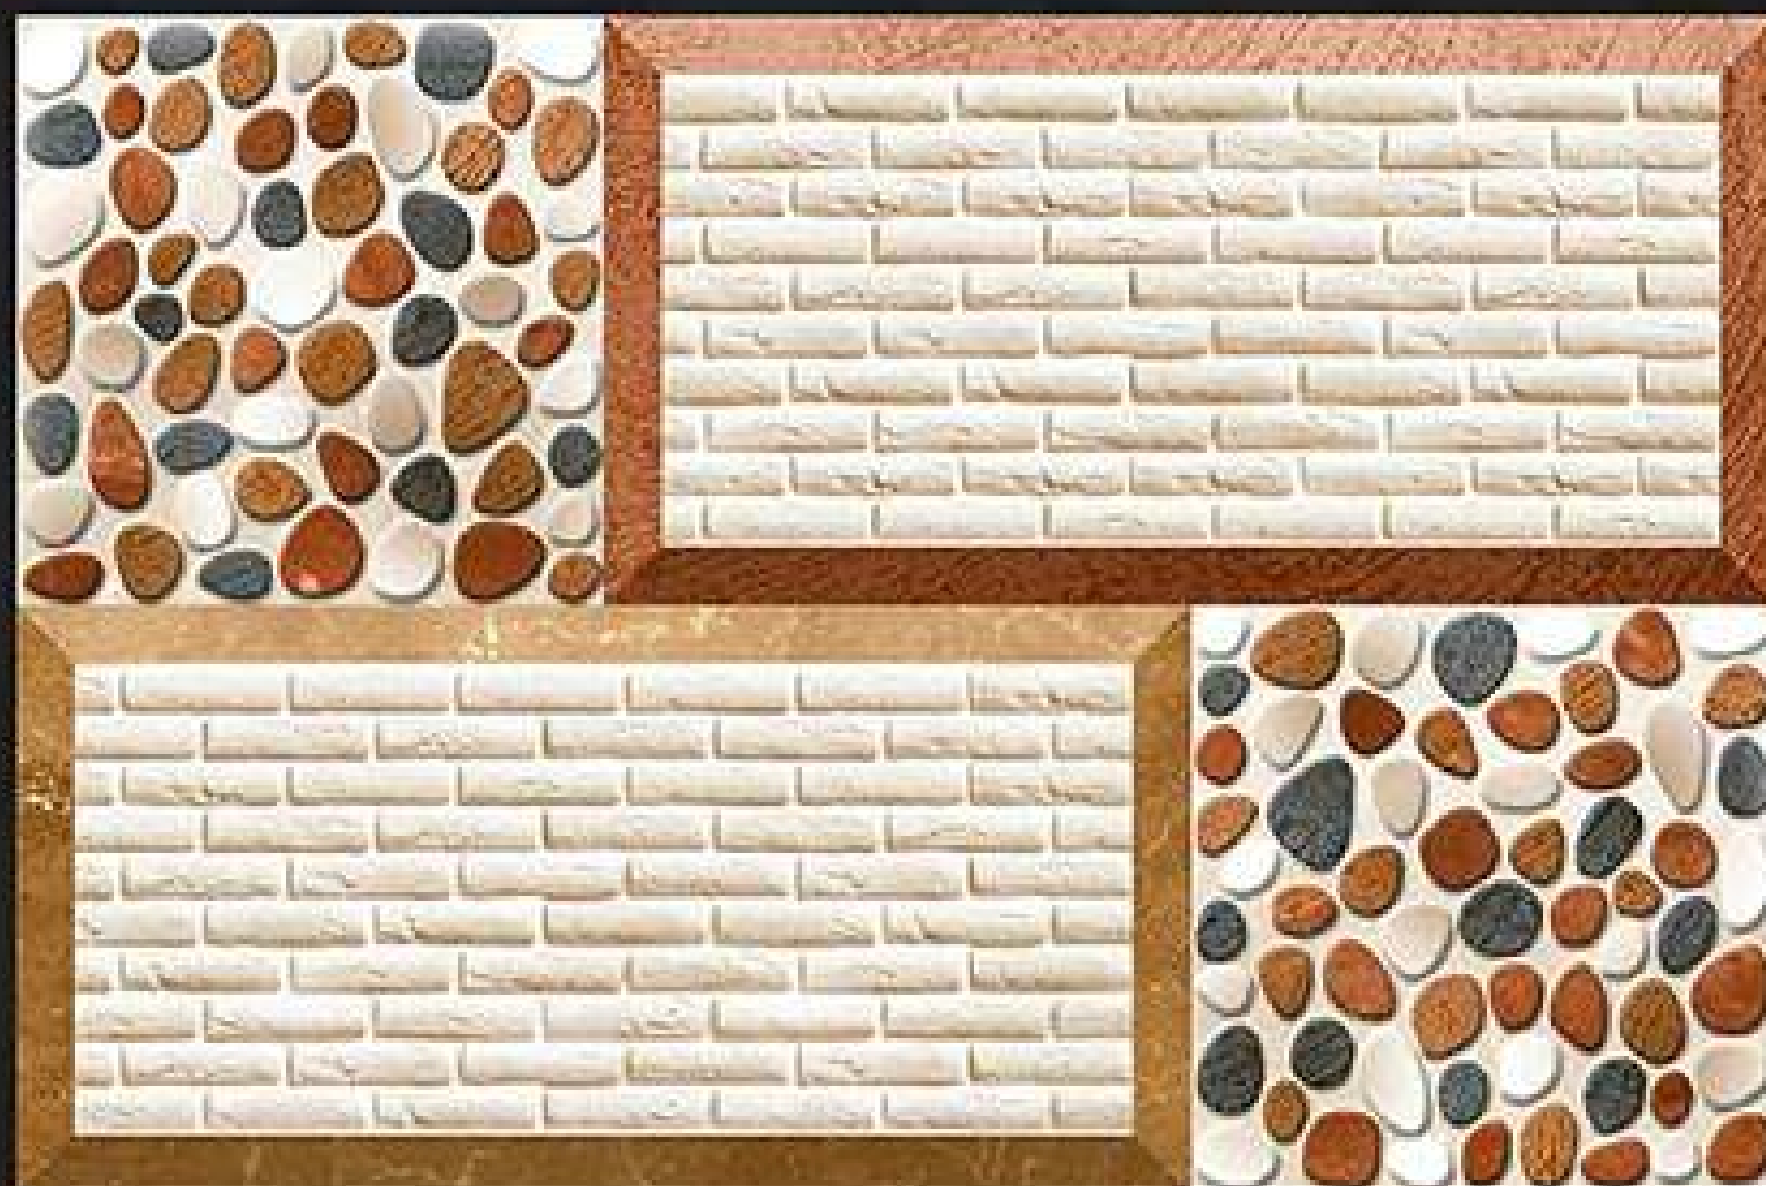

DIGITAL WALL TILES
300x450mm | GLOSSY FINISH

6255