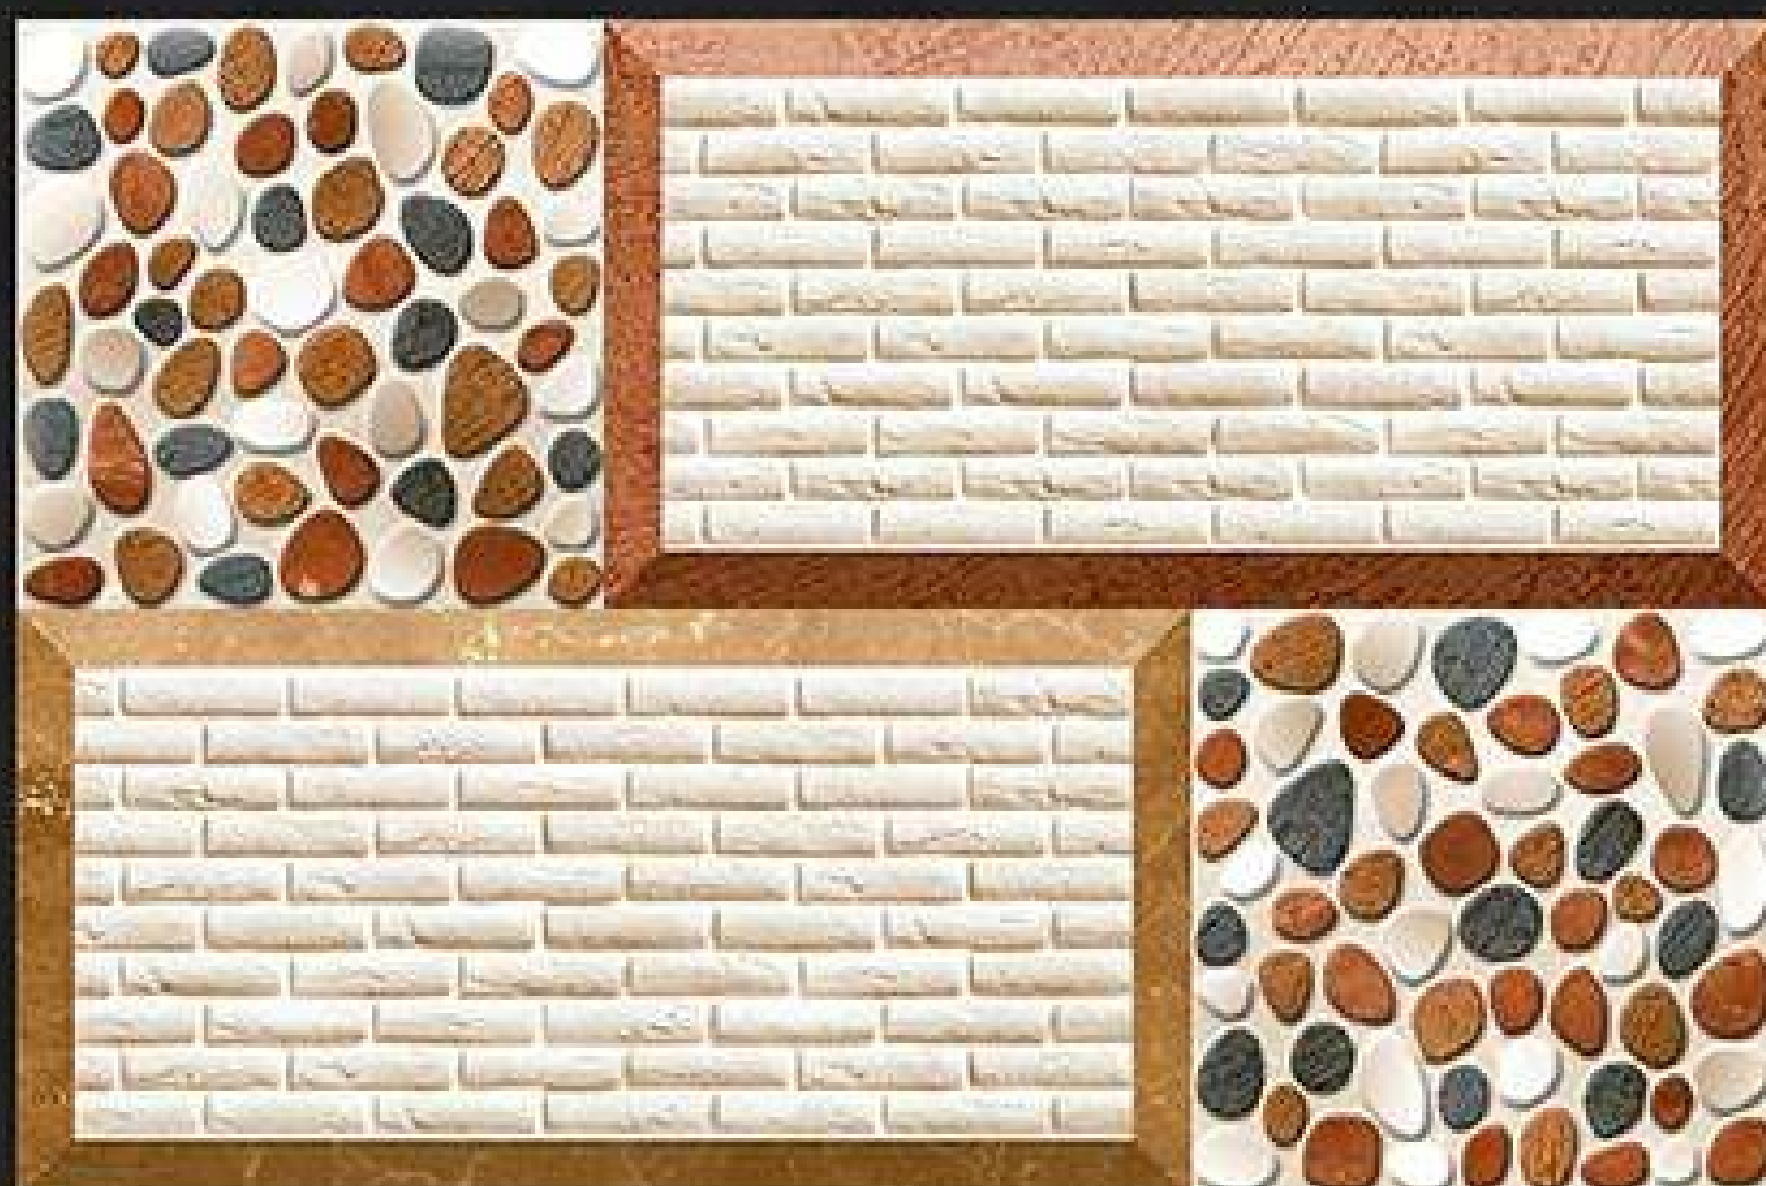

DIGITAL WALL TILES
300x450mm | GLOSSY FINISH

6255