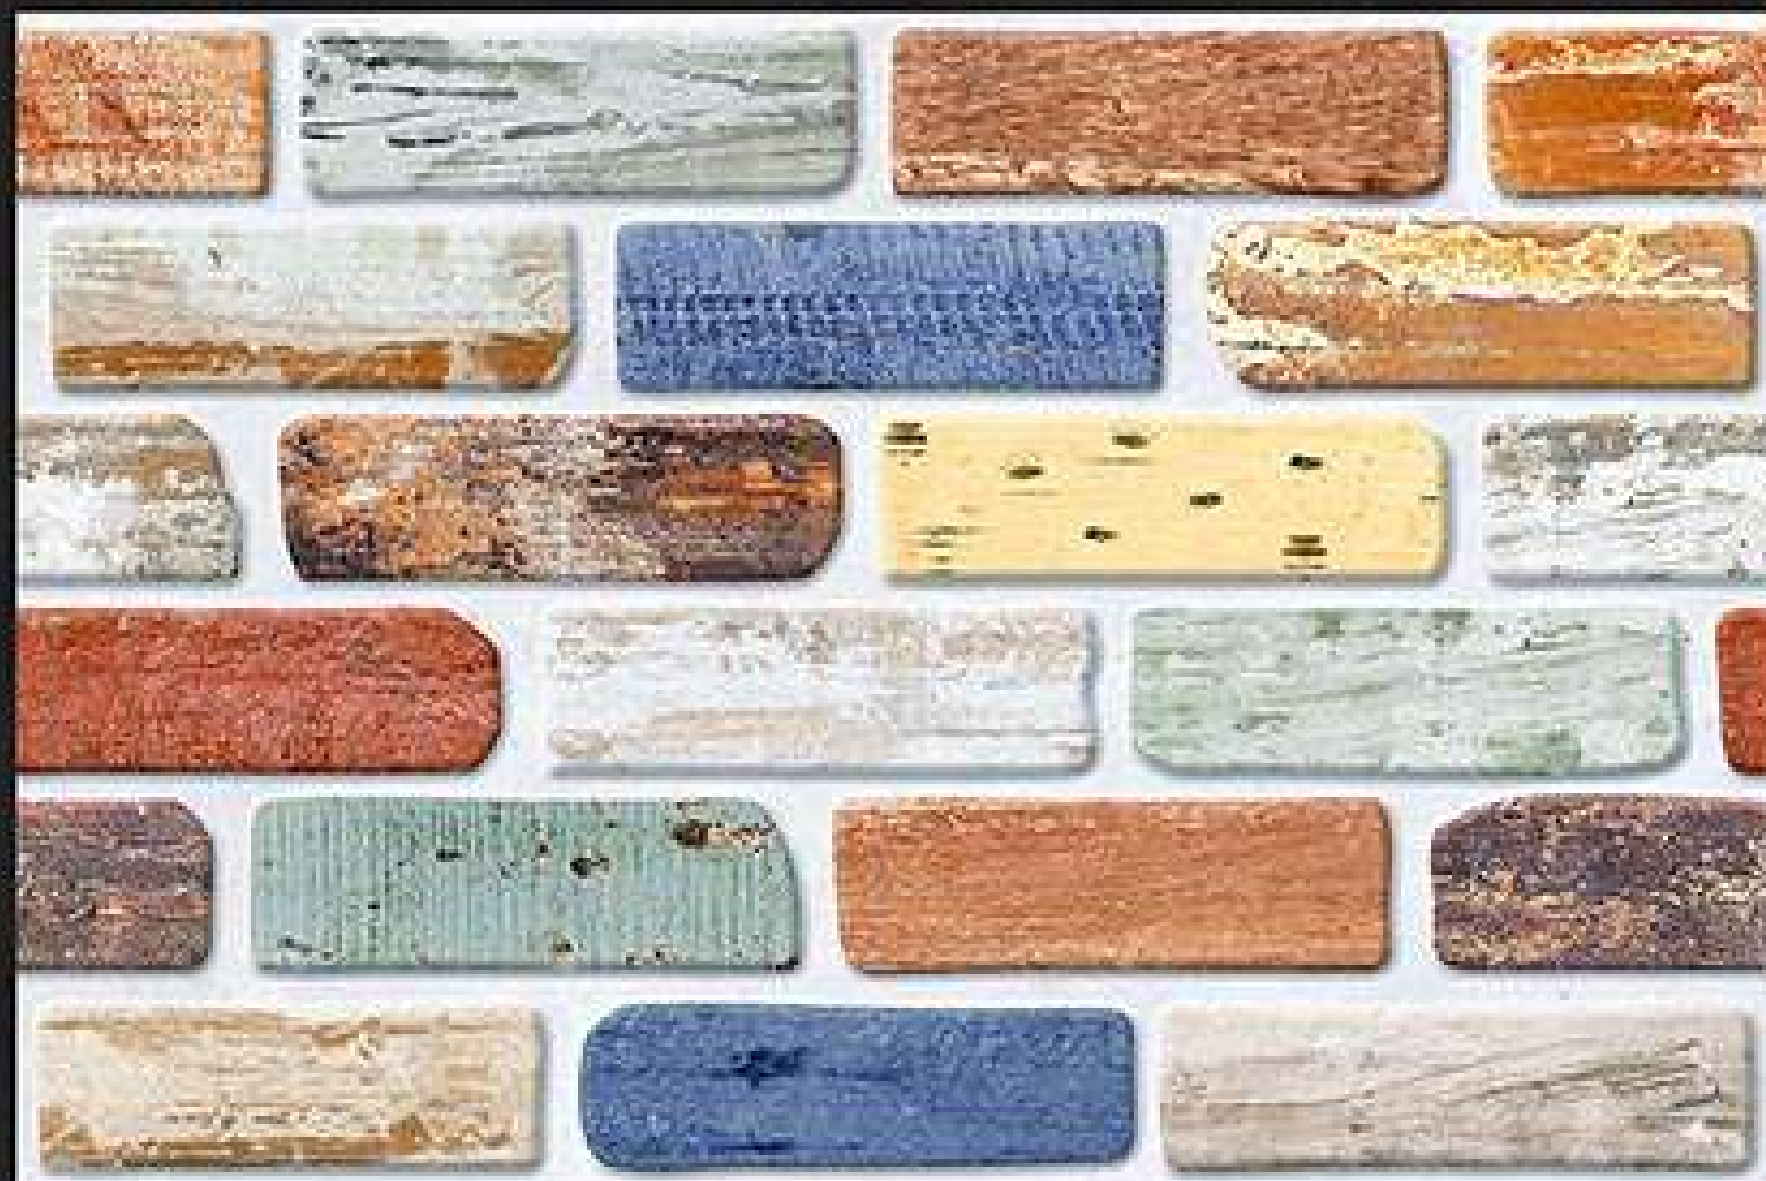

DIGITAL WALL TILES

300x450mm | GLOSSY FINISH

6231

(RANDOM)