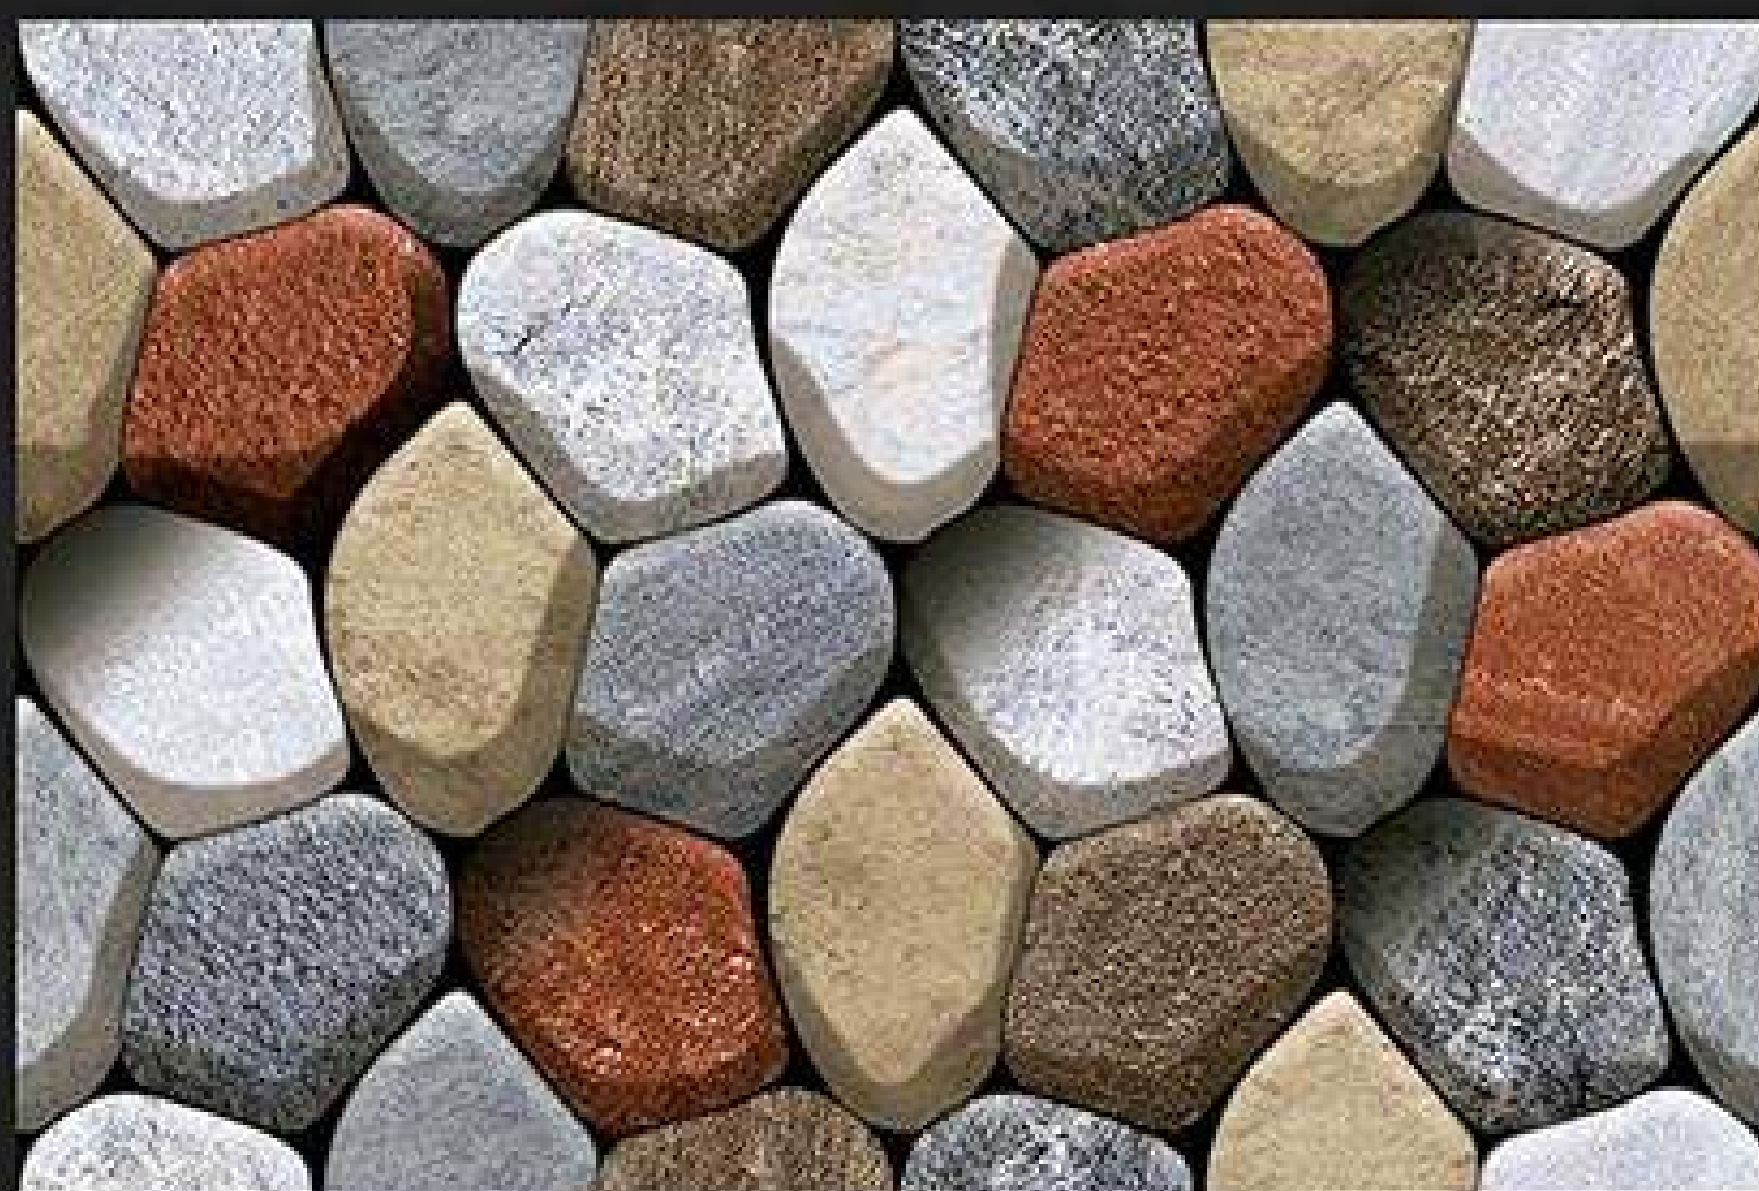

DIGITAL WALL TILES
300x450mm | GLOSSY FINISH

6196

(PLAIN PUNCH)