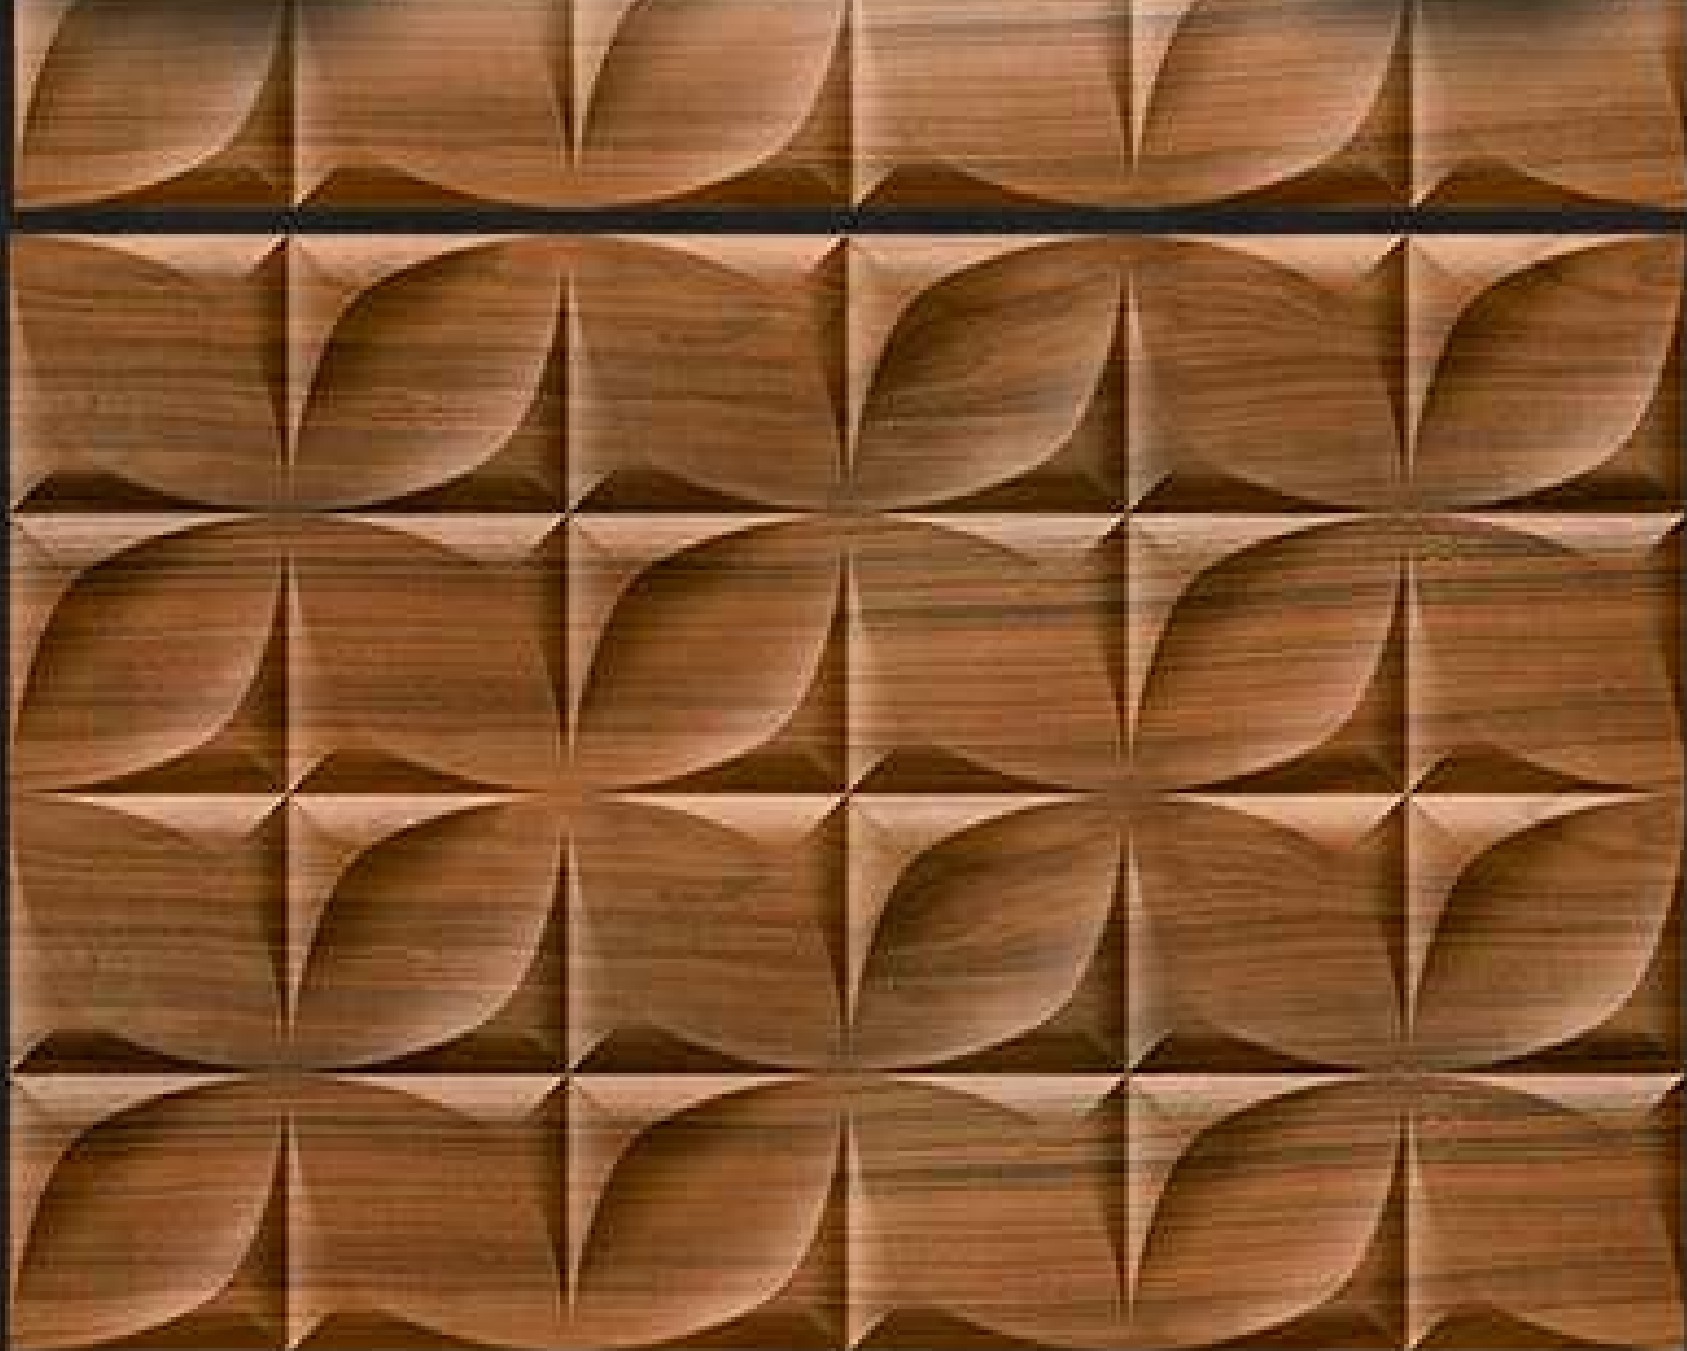

D

DIGITAL WALL TILES
300x450mm | GLOSSY FINISH

3673

(PLAIN PUNCH)

L

HL-2A

HL-2B

D