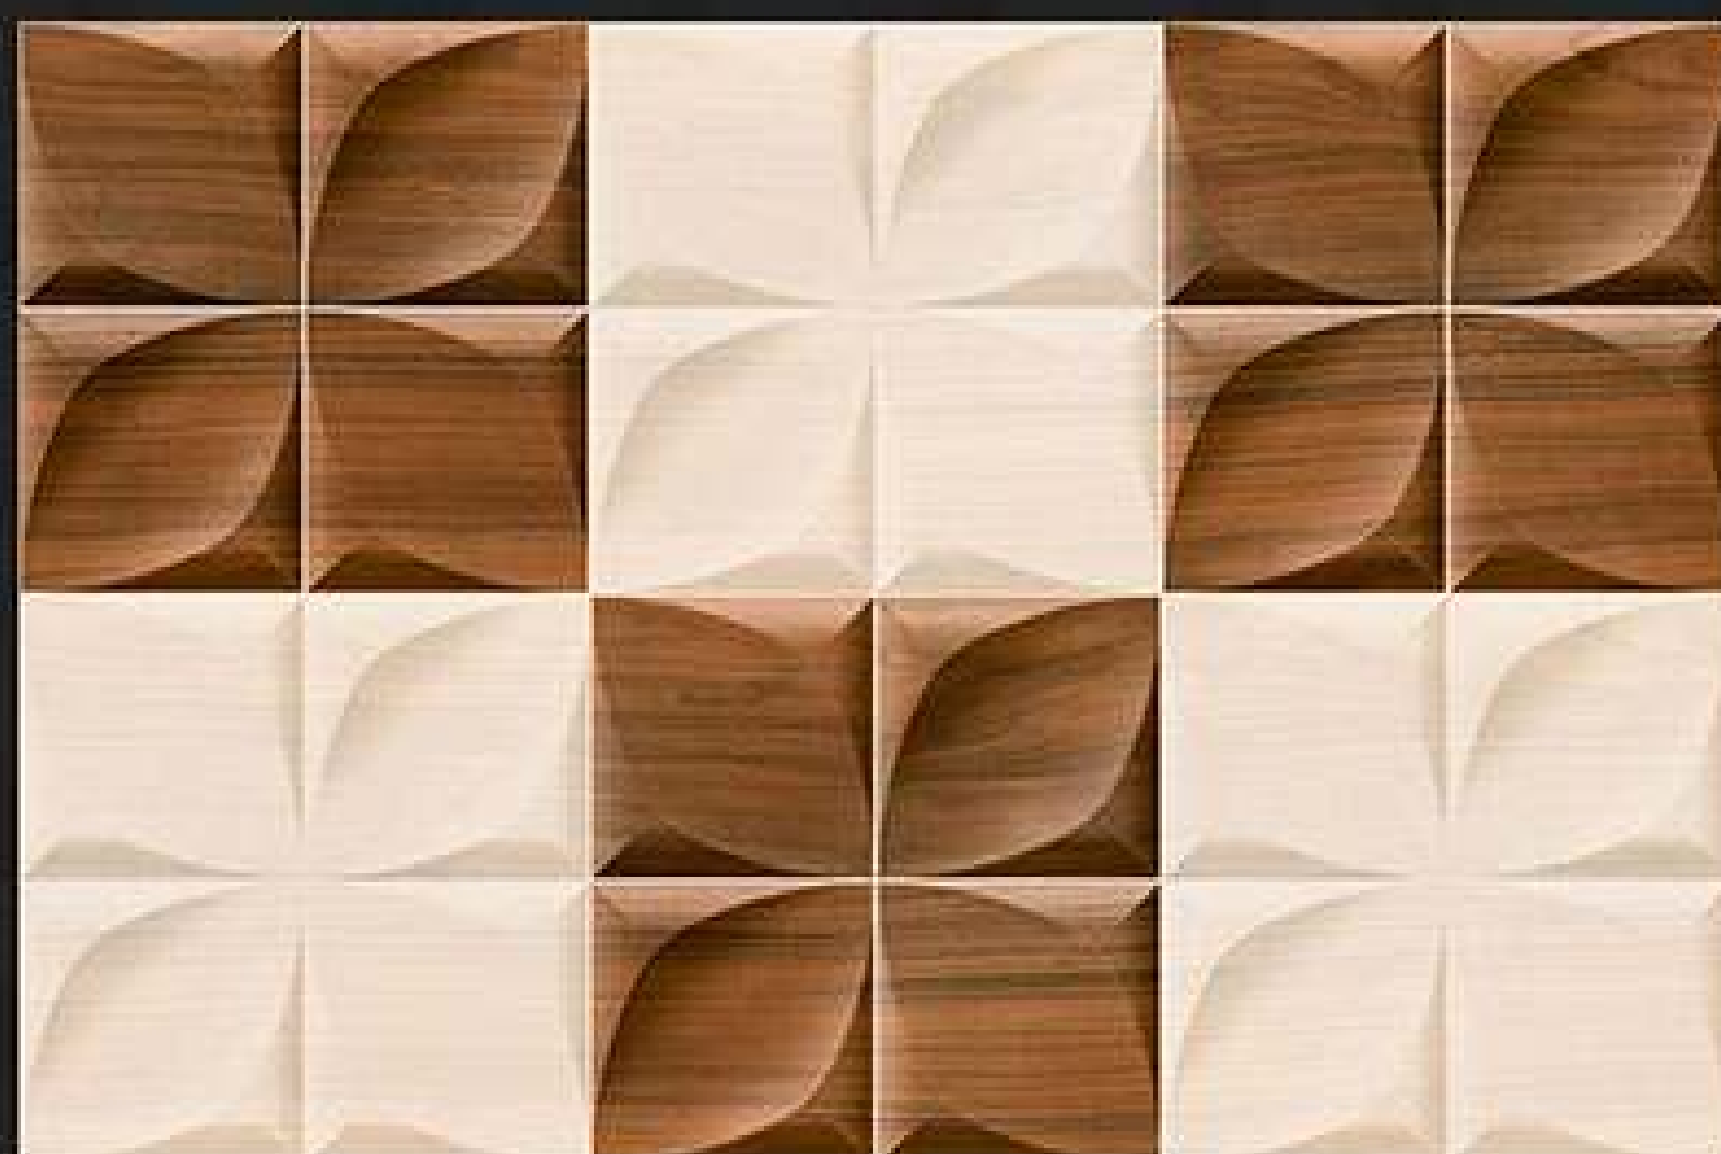

L

HL-1

D

DIGITAL WALL TILES
300x450mm | GLOSSY FINISH

3673

(PLAIN PUNCH)

L

HL-1