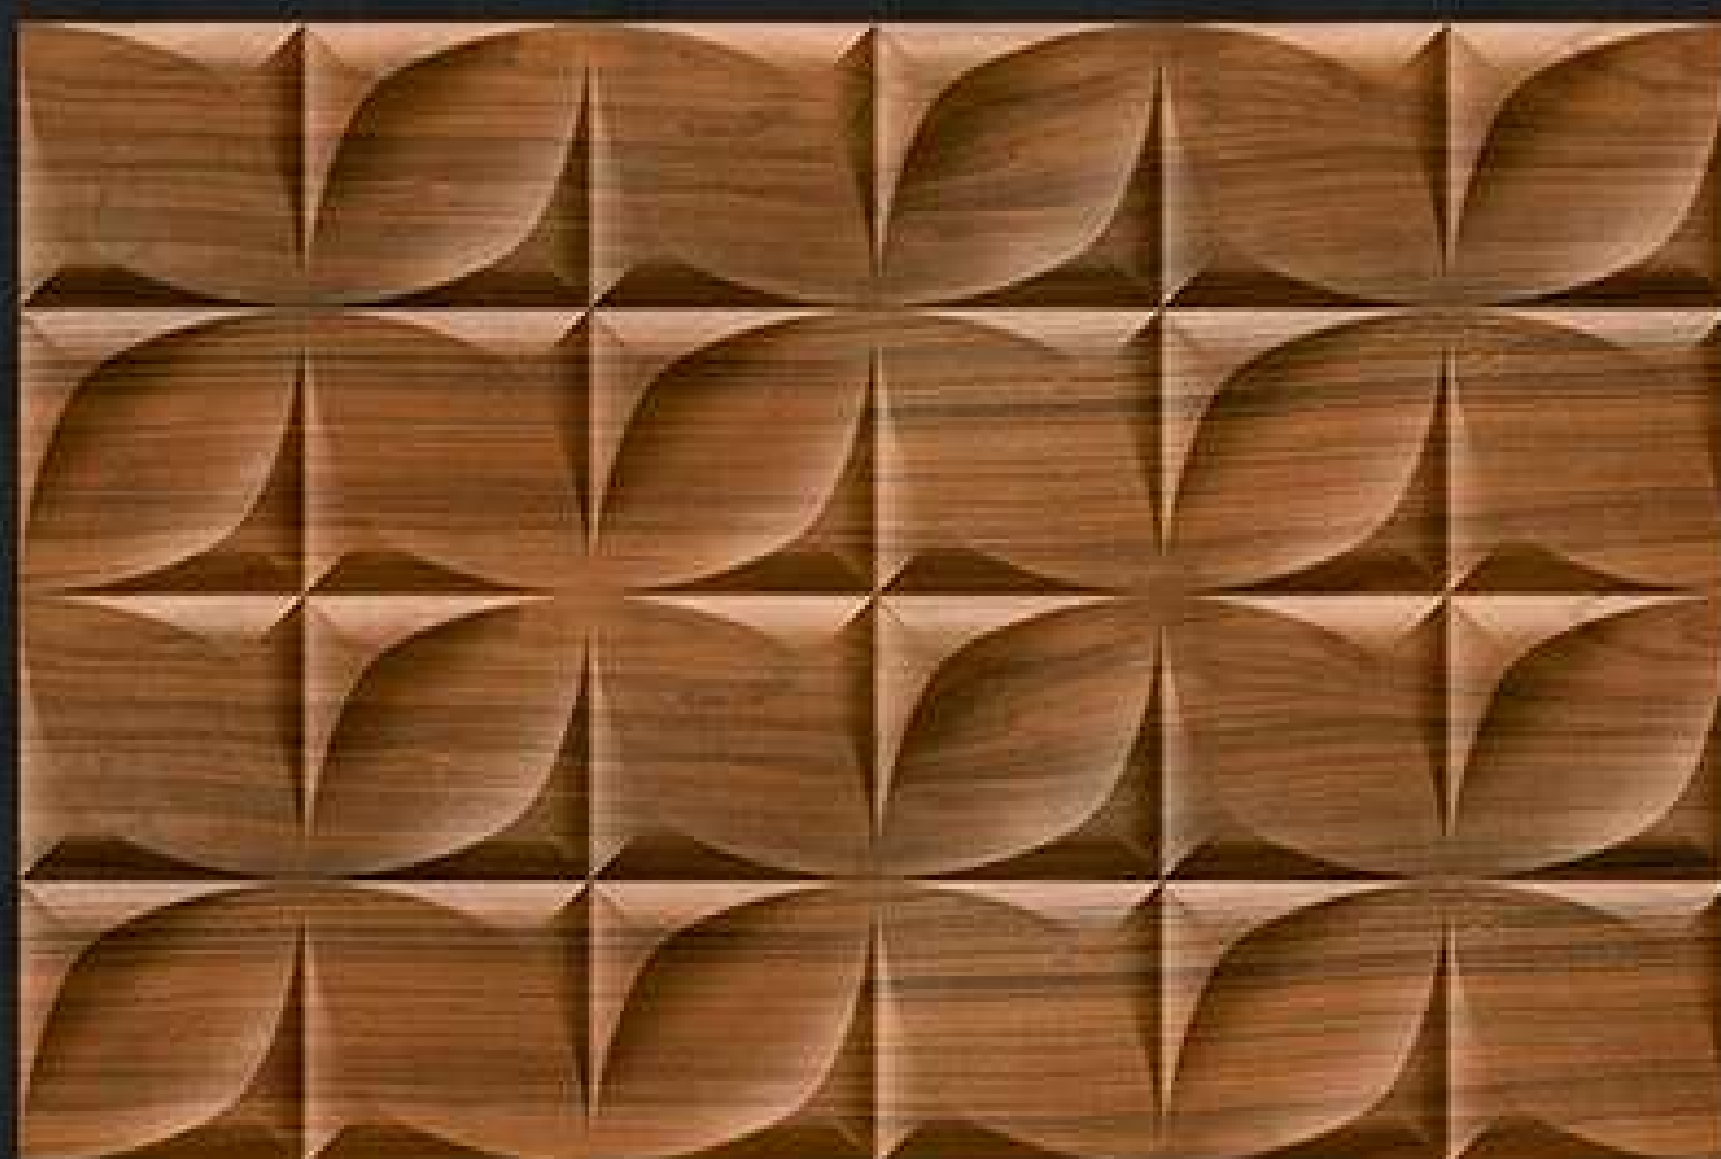

DIGITAL WALL TILES
300x450mm | GLOSSY FINISH

3673

(PLAIN PUNCH)

L

HL-1

D