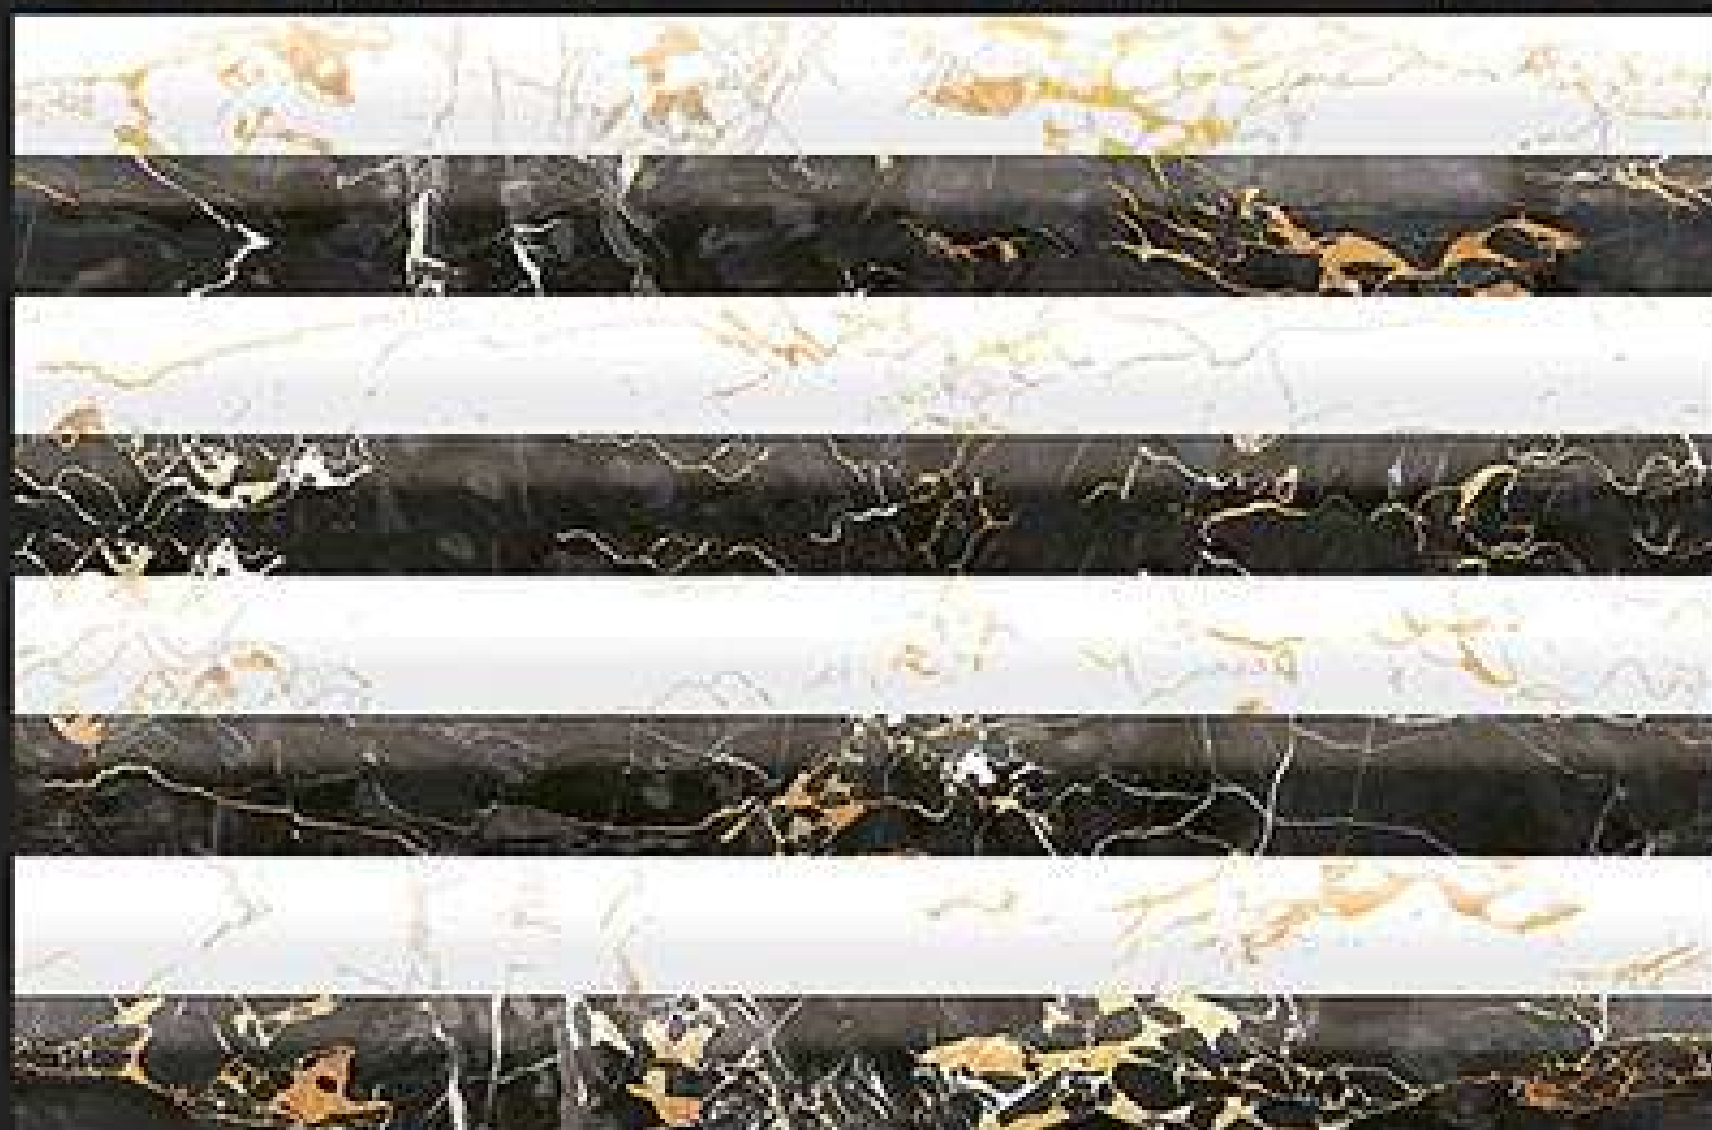

HL-3A

HL-3B

D

DIGITAL WALL TILES
300x450mm | GLOSSY FINISH

3539

L

HL-4

HL-5