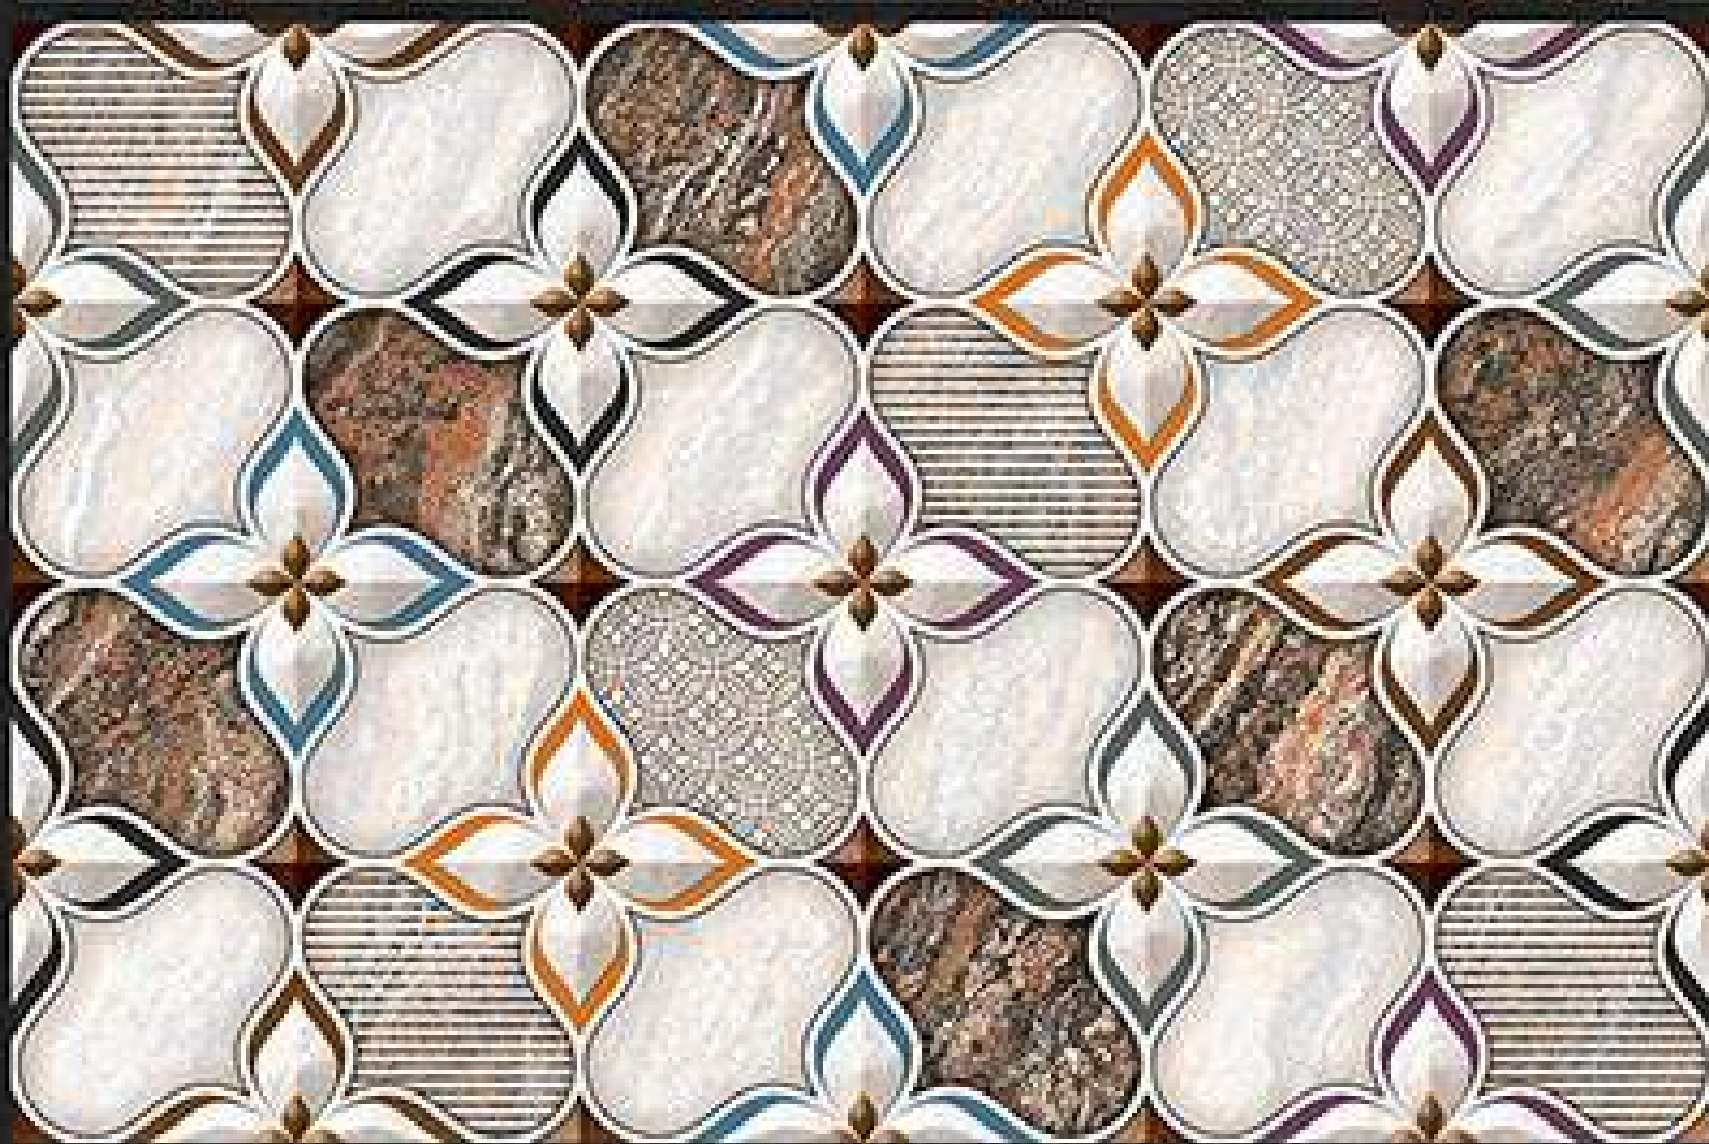

HL-2

D

DIGITAL WALL TILES
300x450mm | GLOSSY FINISH

3632

L

HL-1

HL-2

D