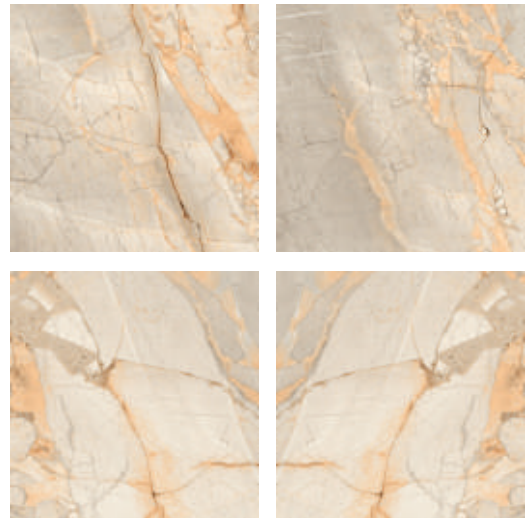

Polished Porcelain Tile 600x600mm | Polished

VENECIA PERLA

Available Random

VERSAILIES BEIGE

Available Random

Polished Porcelain Tile 600x600mm | Polished

VOLCANO BEIGE

Available Random