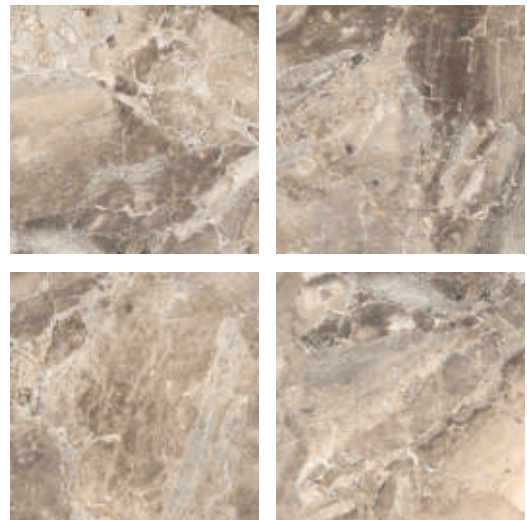

Polished Porcelain Tile
600x600mm | Polished

Polished Porcelain Tile 600x600mm | Polished

EMPRADOR GRAPHITE

Available Random

EMPRADOR ICE

Available Random

Polished Porcelain Tile 600x600mm | Polished

ERAMOSA BEIGE