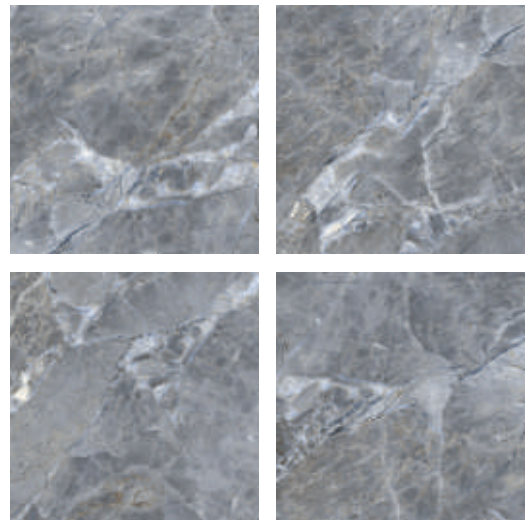

Polished Porcelain Tile 600x600mm | Polished

BELONIA TAN

Available Random

BRECCIA MARINO AVORIO

Available Random

Polished Porcelain Tile 600x600mm | Polished

BRECCIA MARINO BLUE

Available Random