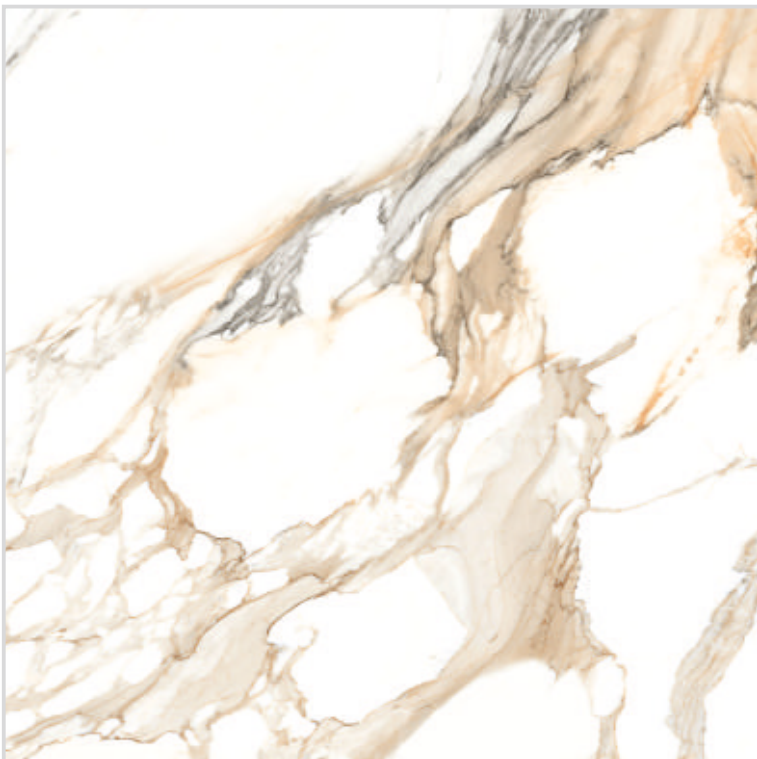

CALACATTA LUX