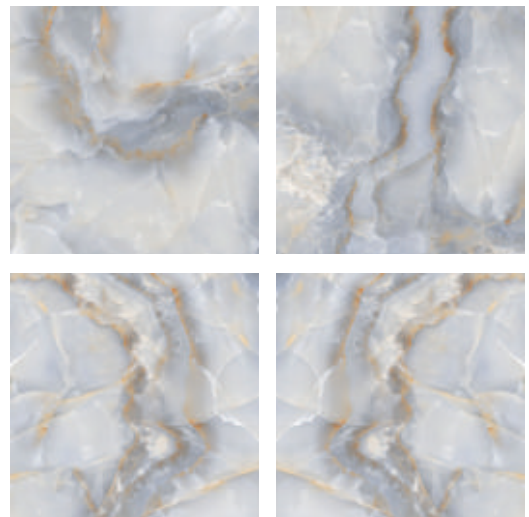

Available Random