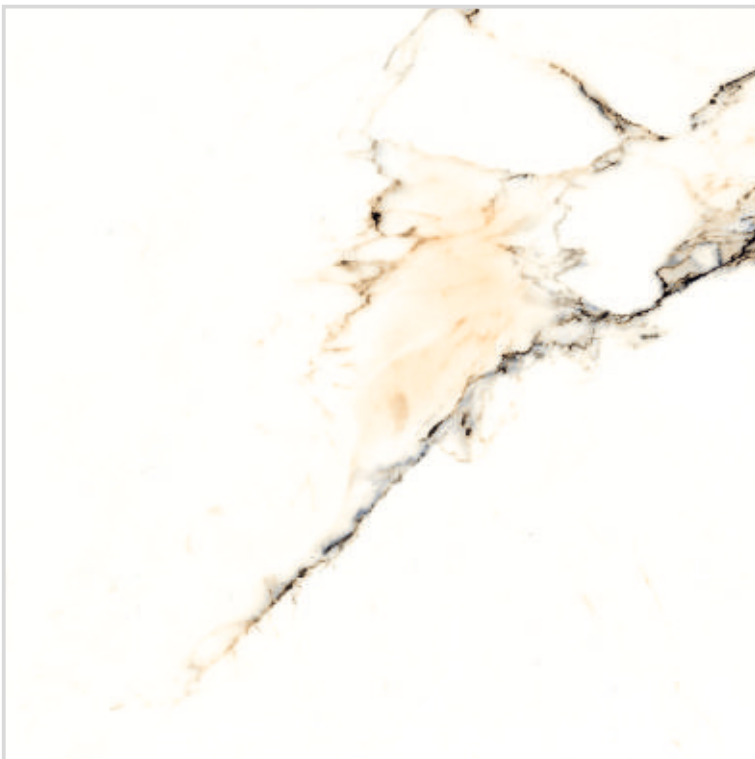

Polished Porcelain Tile
600x600mm | Polished

Polished Porcelain Tile 600x600mm | Polished

MISTRAL PICASSO

Available Random

MISTRAL GOLD

Available Random

Polished Porcelain Tile
600x600mm | Polished

NAPOLIAN STATUARIO