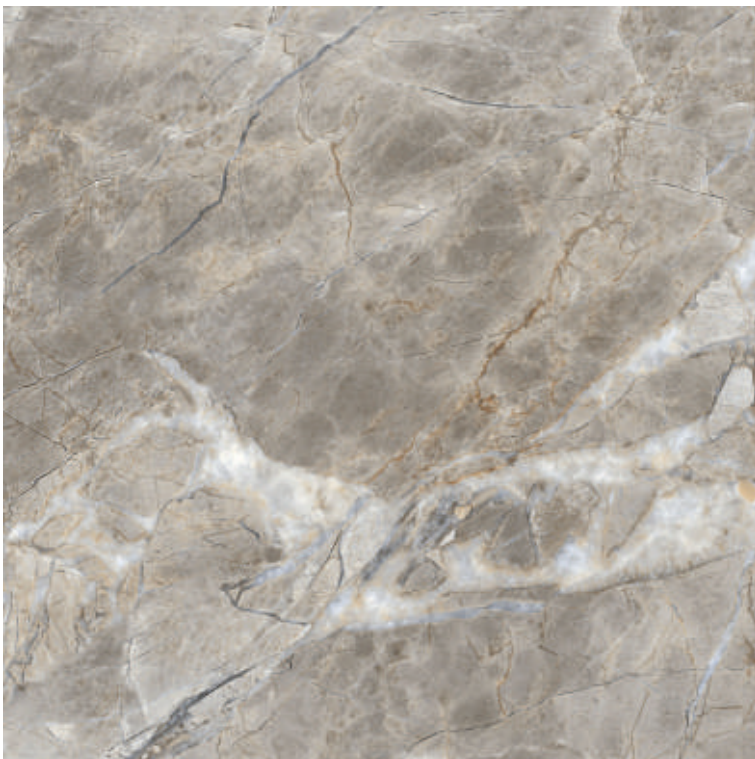

BRECCIA MARINO CAMEL