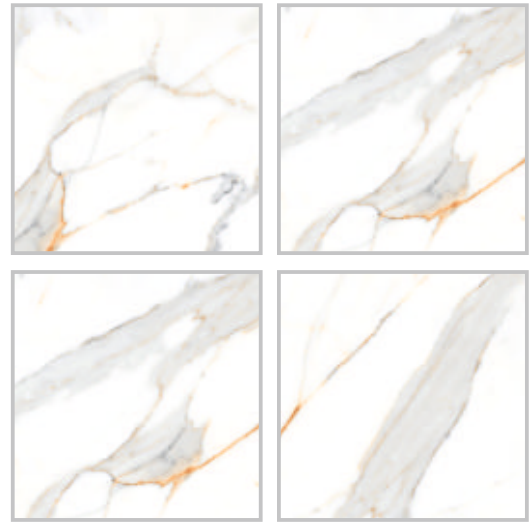

Available Random