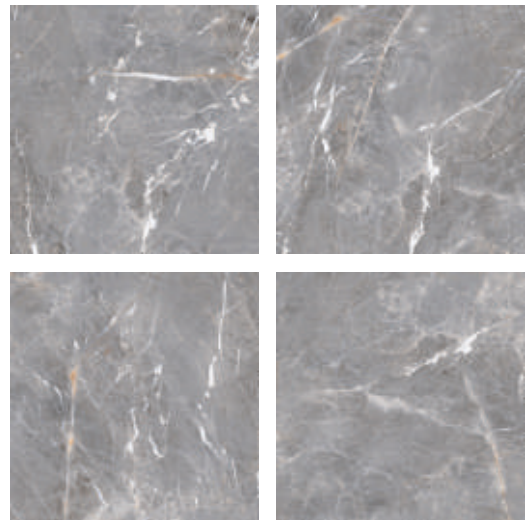

Available Random

Polished Porcelain Tile
600x600mm | Polished

COSTA CARNIS ROCK

Available Random

COSTA CARNIS ROSE

Available Random

Polished Porcelain Tile 600x600mm | Polished

EBONY NATURAL