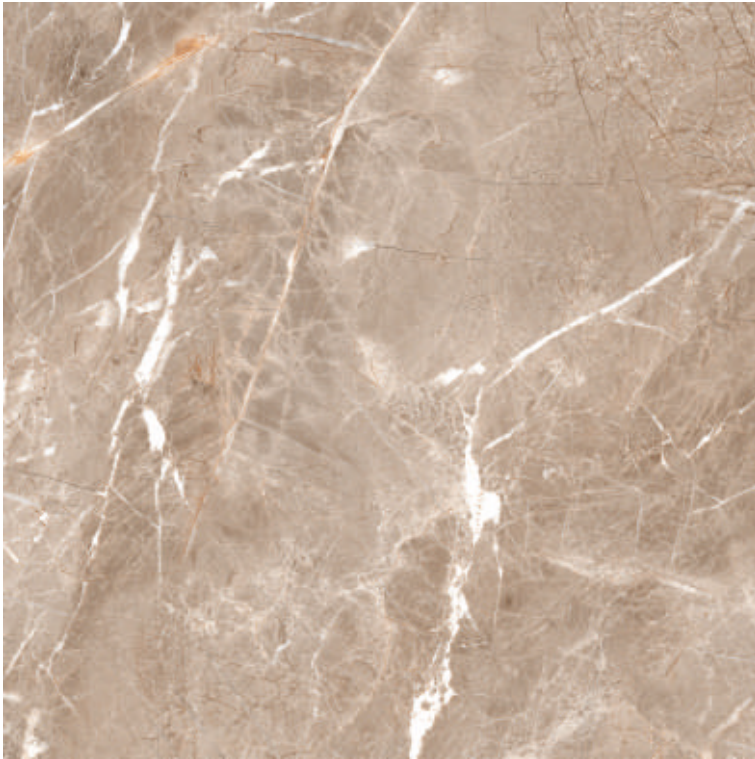

CEPPO DI BEIGE

Available Random

CEPPPO DI SILVER

Available Random

Polished Porcelain Tile 600x600mm | Polished

COSTA CARNIS BEIGE

Available Random

COSTA CARNIS ICE