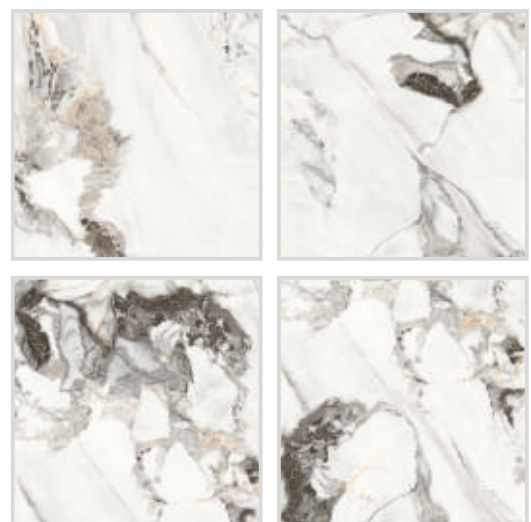

Available Random

AMERICAN STATUARIO

Available Random

Polished Porcelain Tile 600x600mm | Polished

NERO BLACK

Available Random

NERO PICASSO

Available Random