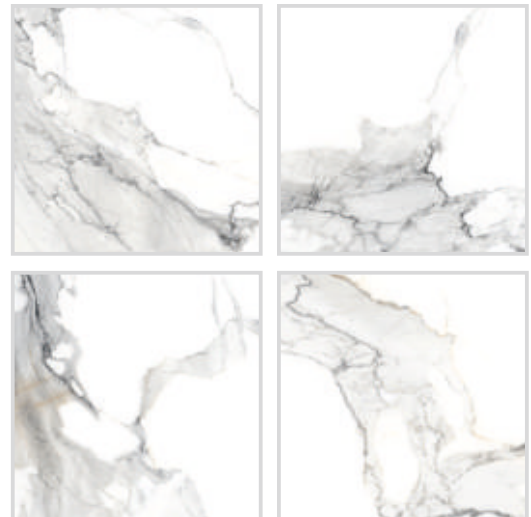

Available Random