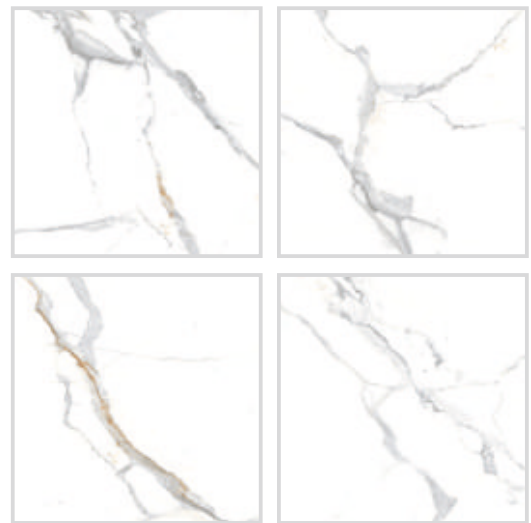

Available Random

Polished Porcelain Tile 600x600mm | Polished

ARBESCATO SILVER

Available Random

ARBES FLAIR

Available Random

Polished Porcelain Tile 600x600mm | Polished

CANOVA WHITE