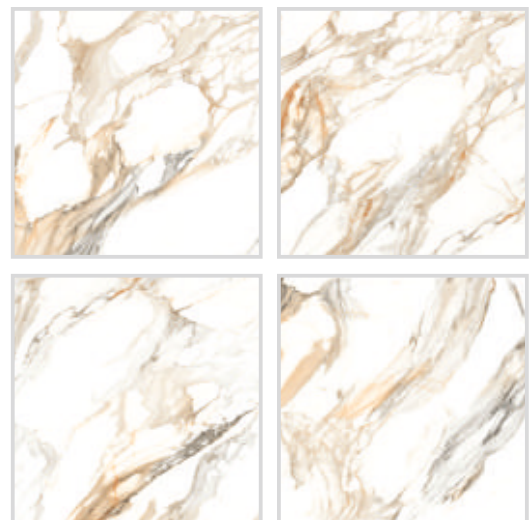

Available Random