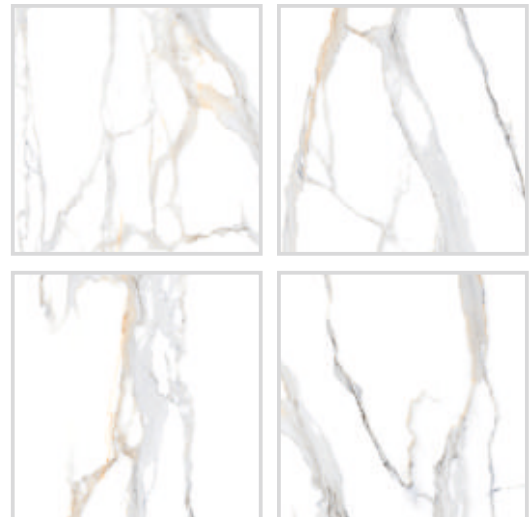

Available Random