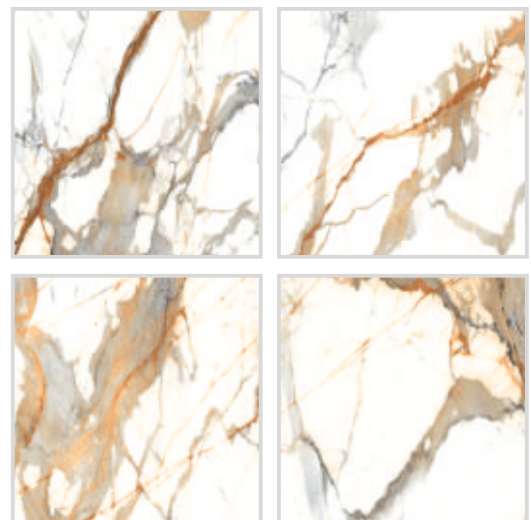

Available Random