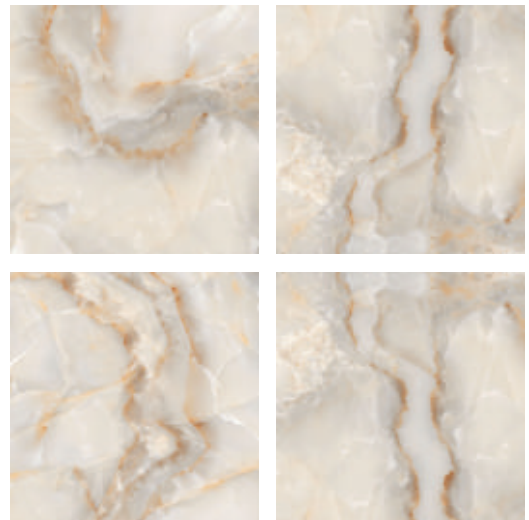

Available Random