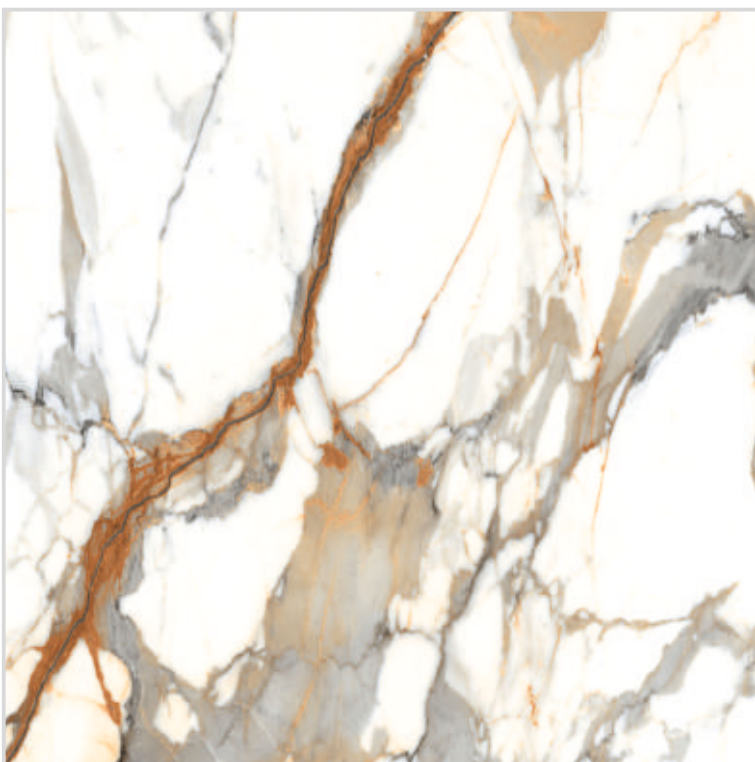

RIYOLA GOLD