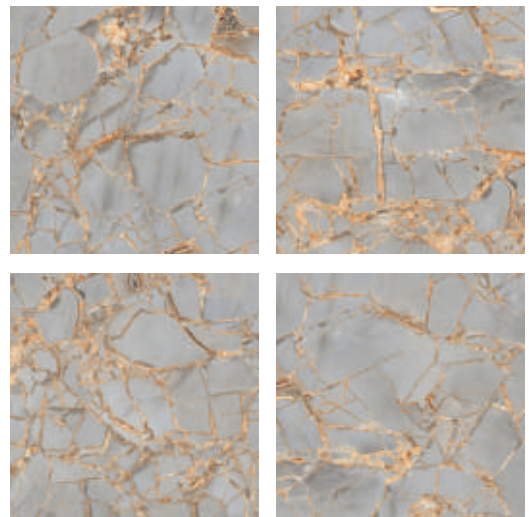

Available Random

EMINET GRAPHITE

Available Random

Polished Porcelain Tile 600x600mm | Polished

FENIX GREY

Available Random

FENIX BEIGE

Available Random