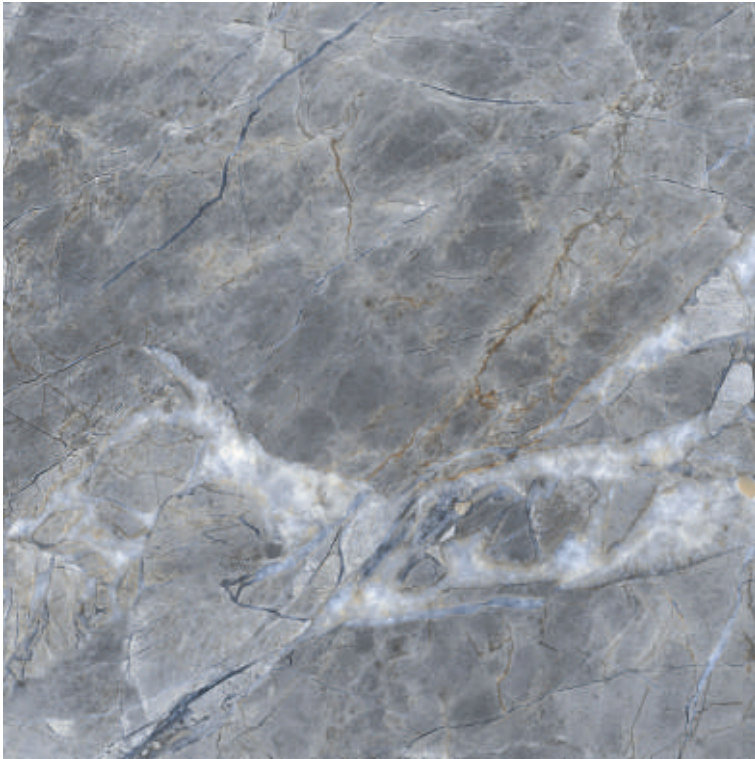

Polished Porcelain Tile 600x600mm | Polished

BELONIA TAN

Available Random

BRECCIA MARINO AVORIO

Available Random

Polished Porcelain Tile 600x600mm | Polished

BRECCIA MARINO BLUE

Available Random