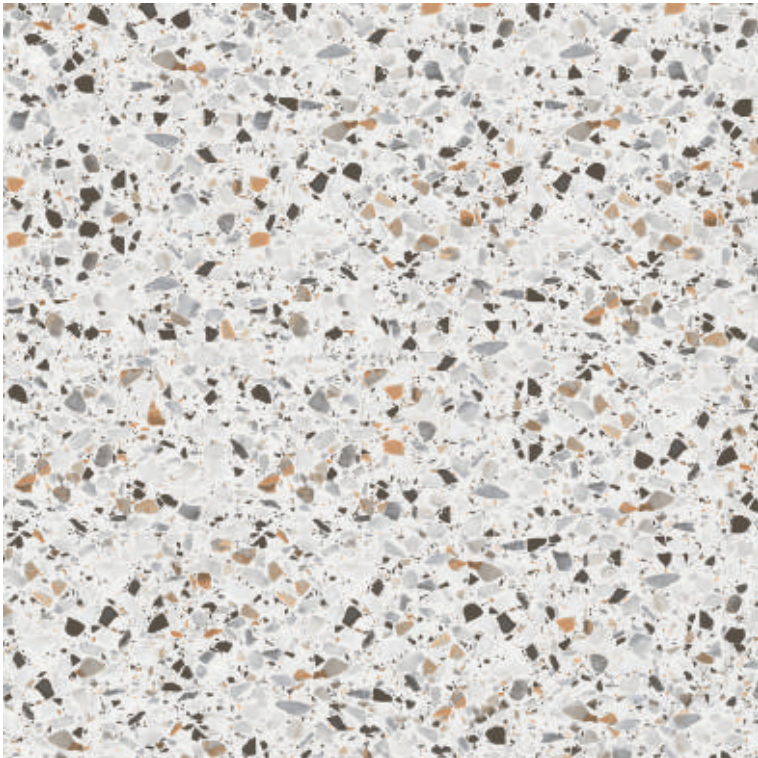

Polished Porcelain Tile
600x600mm | Polished

ROCK MOSAIC BIANCO