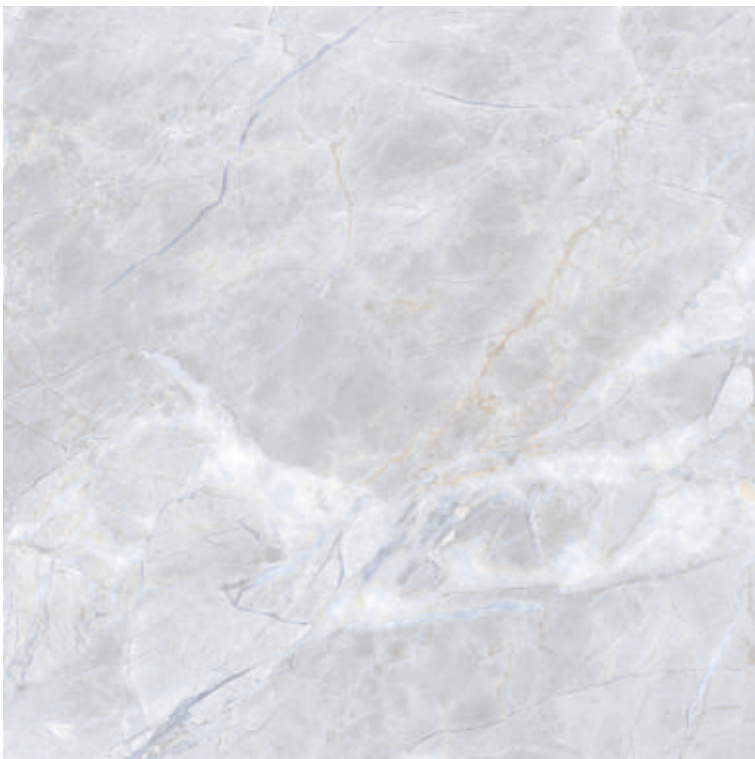

Polished Porcelain Tile 600x600mm | Polished

BELONIA TAN

Available Random

BRECCIA MARINO AVORIO

Available Random

Polished Porcelain Tile 600x600mm | Polished

BRECCIA MARINO BLUE

Available Random