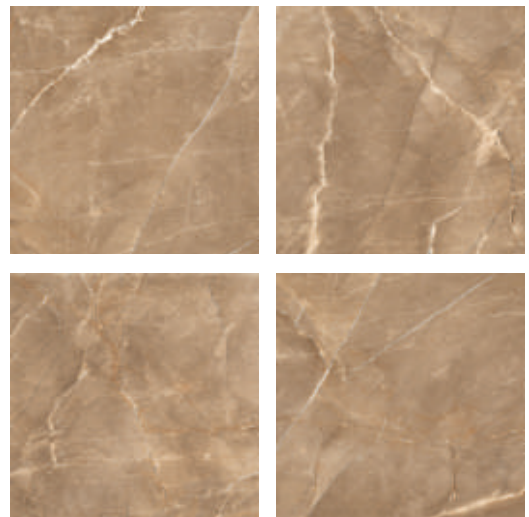

Available Random

ARKOS GOLD

Available Random

Polished Porcelain Tile 600x600mm | Polished

AVENUE CREAMA

Available Random

AVENUE LATE

Available Random