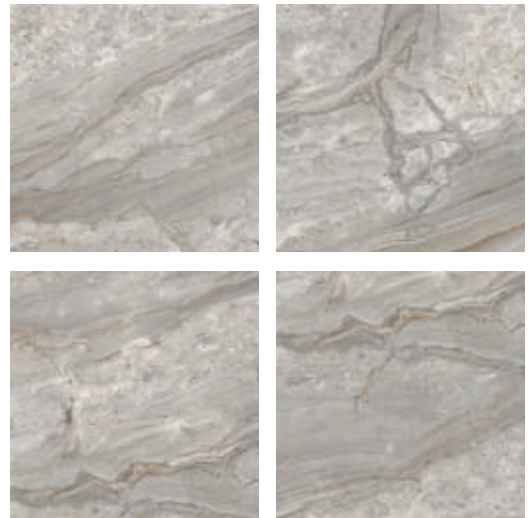

Available Random

EBONY SNOW

Available Random

Polished Porcelain Tile 600x600mm | Polished

GRIFONI CREMA

Available Random

GRIFONI GREY

Available Random