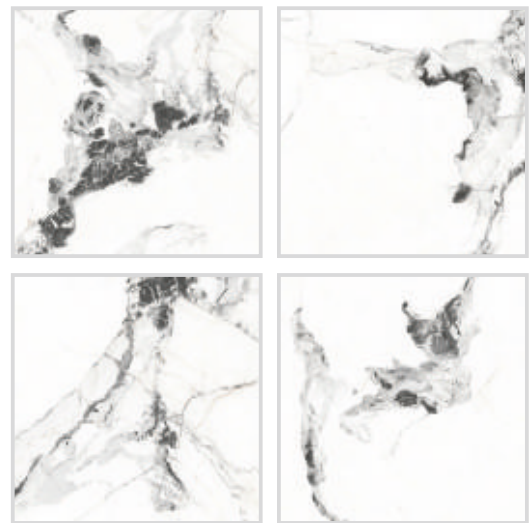

Available Random

AMERICAN STATUARIO

Available Random

Polished Porcelain Tile 600x600mm | Polished

NERO BLACK

Available Random

NERO PICASSO

Available Random