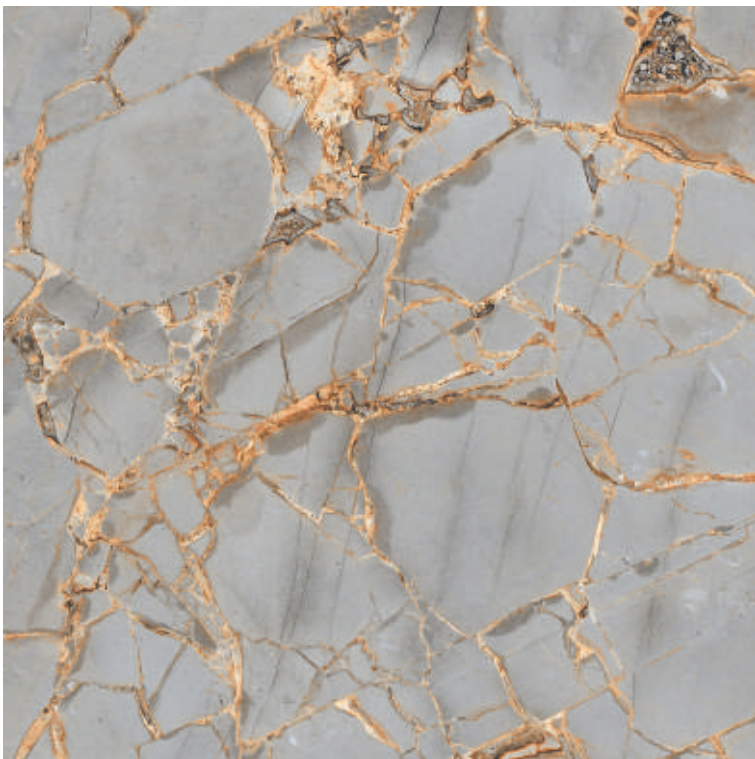

EMINET GRAPHITE