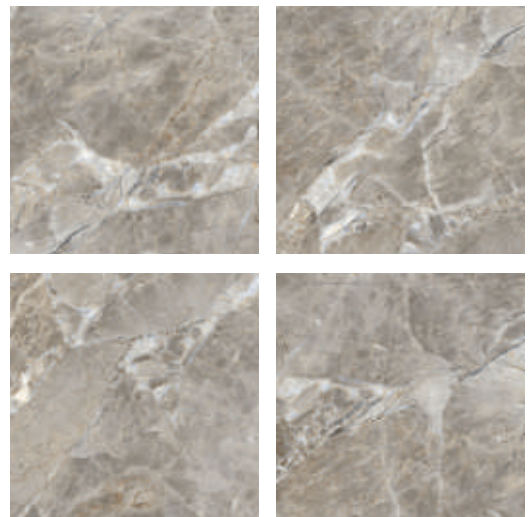

Available Random