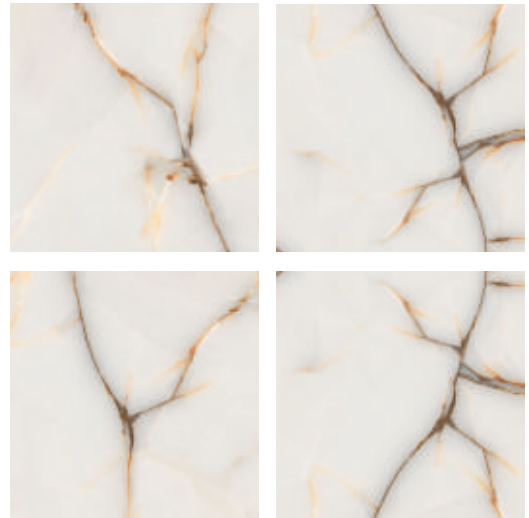

Available Random

MARCOS NATURAL

Available Random

Polished Porcelain Tile 600x600mm | Polished

ZARCOS NATURAL

Available Random

NAPOLIAN ONYX

Available Random