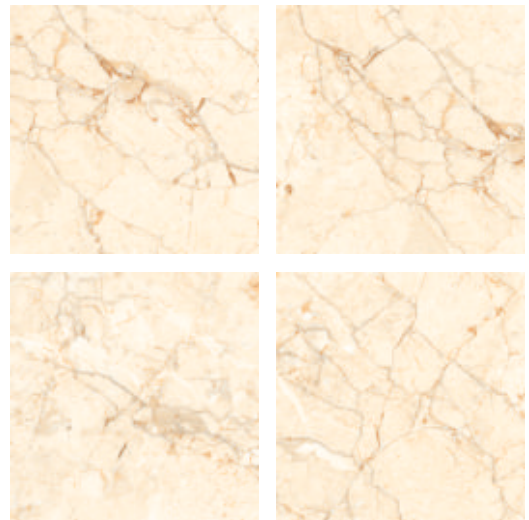

Polished Porcelain Tile 600x600mm | Polished

MERIDON CREMA

Available Random

MERIDON GRIS

Available Random

Polished Porcelain Tile 600x600mm | Polished

MIAMI BEIGE

Available Random

MERIDON BUFF

Available Random

Polished Porcelain Tile
600x600mm | Polished

Polished Porcelain Tile
600x600mm | Polished

PLATINUM BEIGE

Available Random

Polished Porcelain Tile 600x600mm | Polished

PLATINUM BIANCO